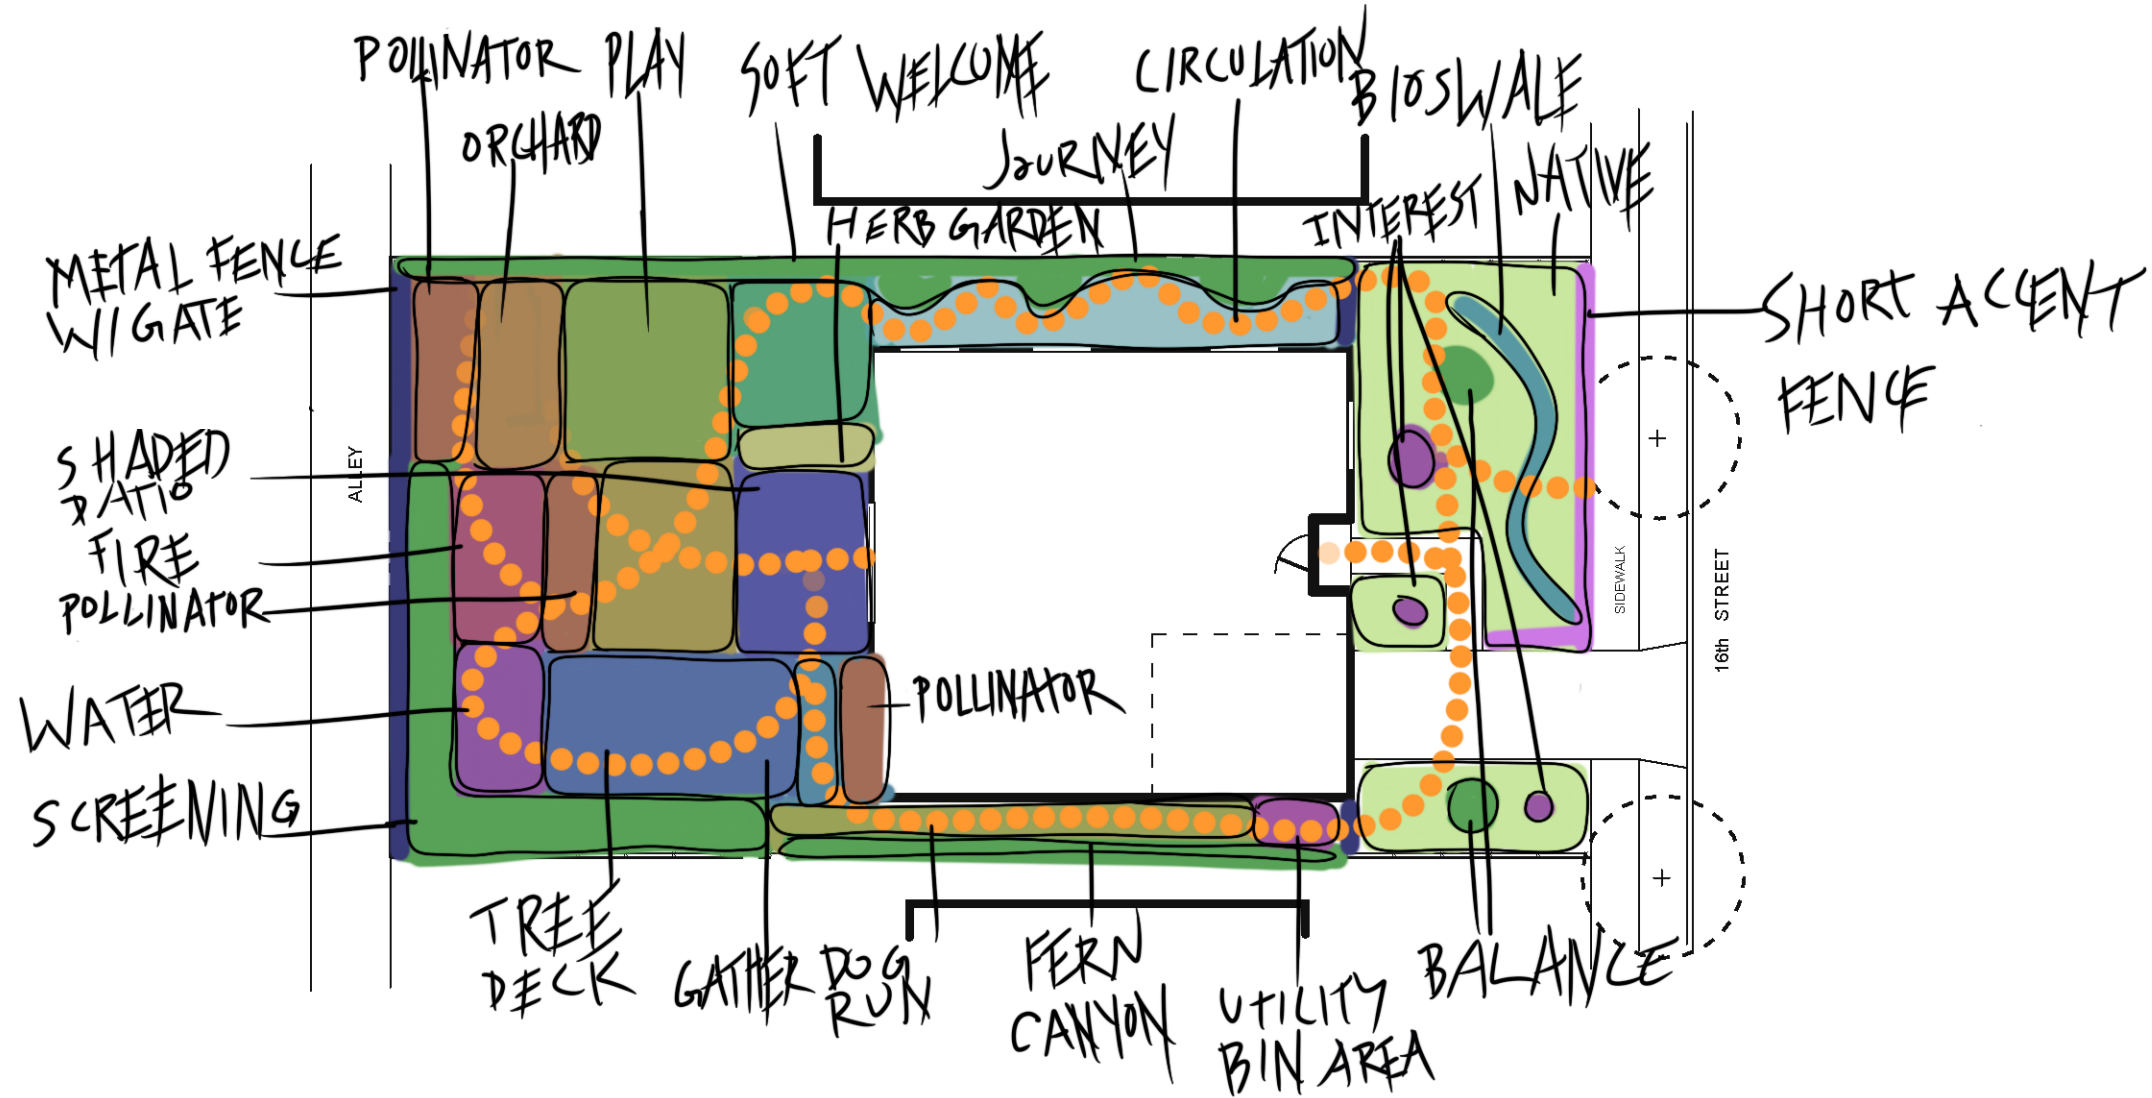

Design

INSPIRATION

Design CONCEPT

Residential Home

Victoria Stover

Spring 2025 - LD5

Design CONCEPT

Residential Home

Victoria Stover

Spring 2025 - LD5

- TALL SHRUB
- MEDIUM SHRUB
- LOW GROUND COVER
- WALKABLE GRASS

Design

SITE PLAN

Residential Home

Victoria Stover

Spring 2025 - LD5