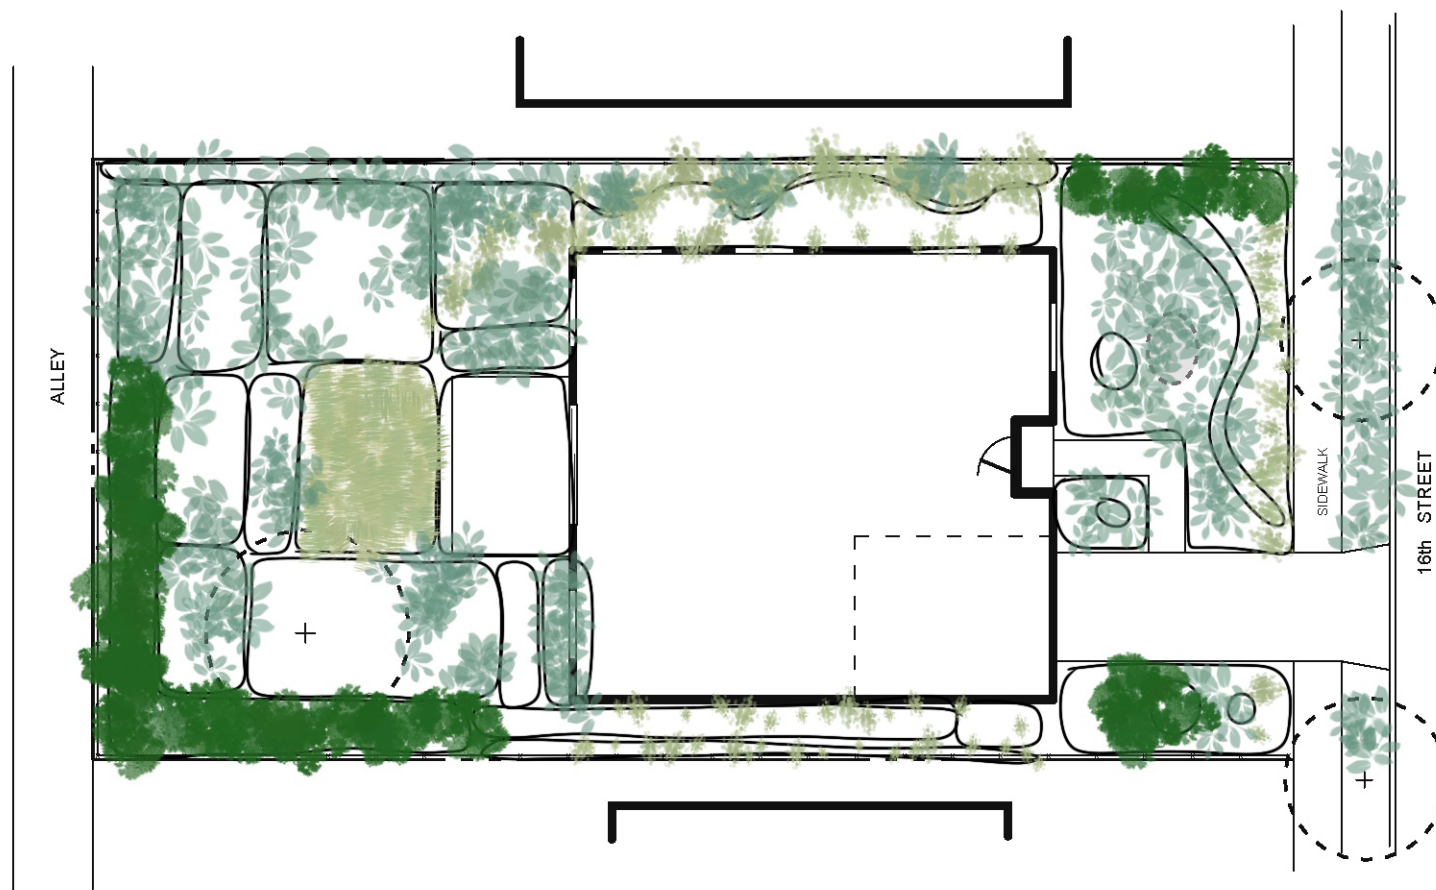

Design

INSPIRATION

Design CONCEPT

Residential Home

Victoria Stover

Spring 2025 - LD5

Design CONCEPT

Residential Home

Victoria Stover

Spring 2025 - LD5

- TALL SHRUB
- MEDIUM SHRUB
- LOW GROUND COVER
- WALKABLE GRASS

Design

SITE PLAN

Residential Home

Victoria Stover

Spring 2025 - LD5