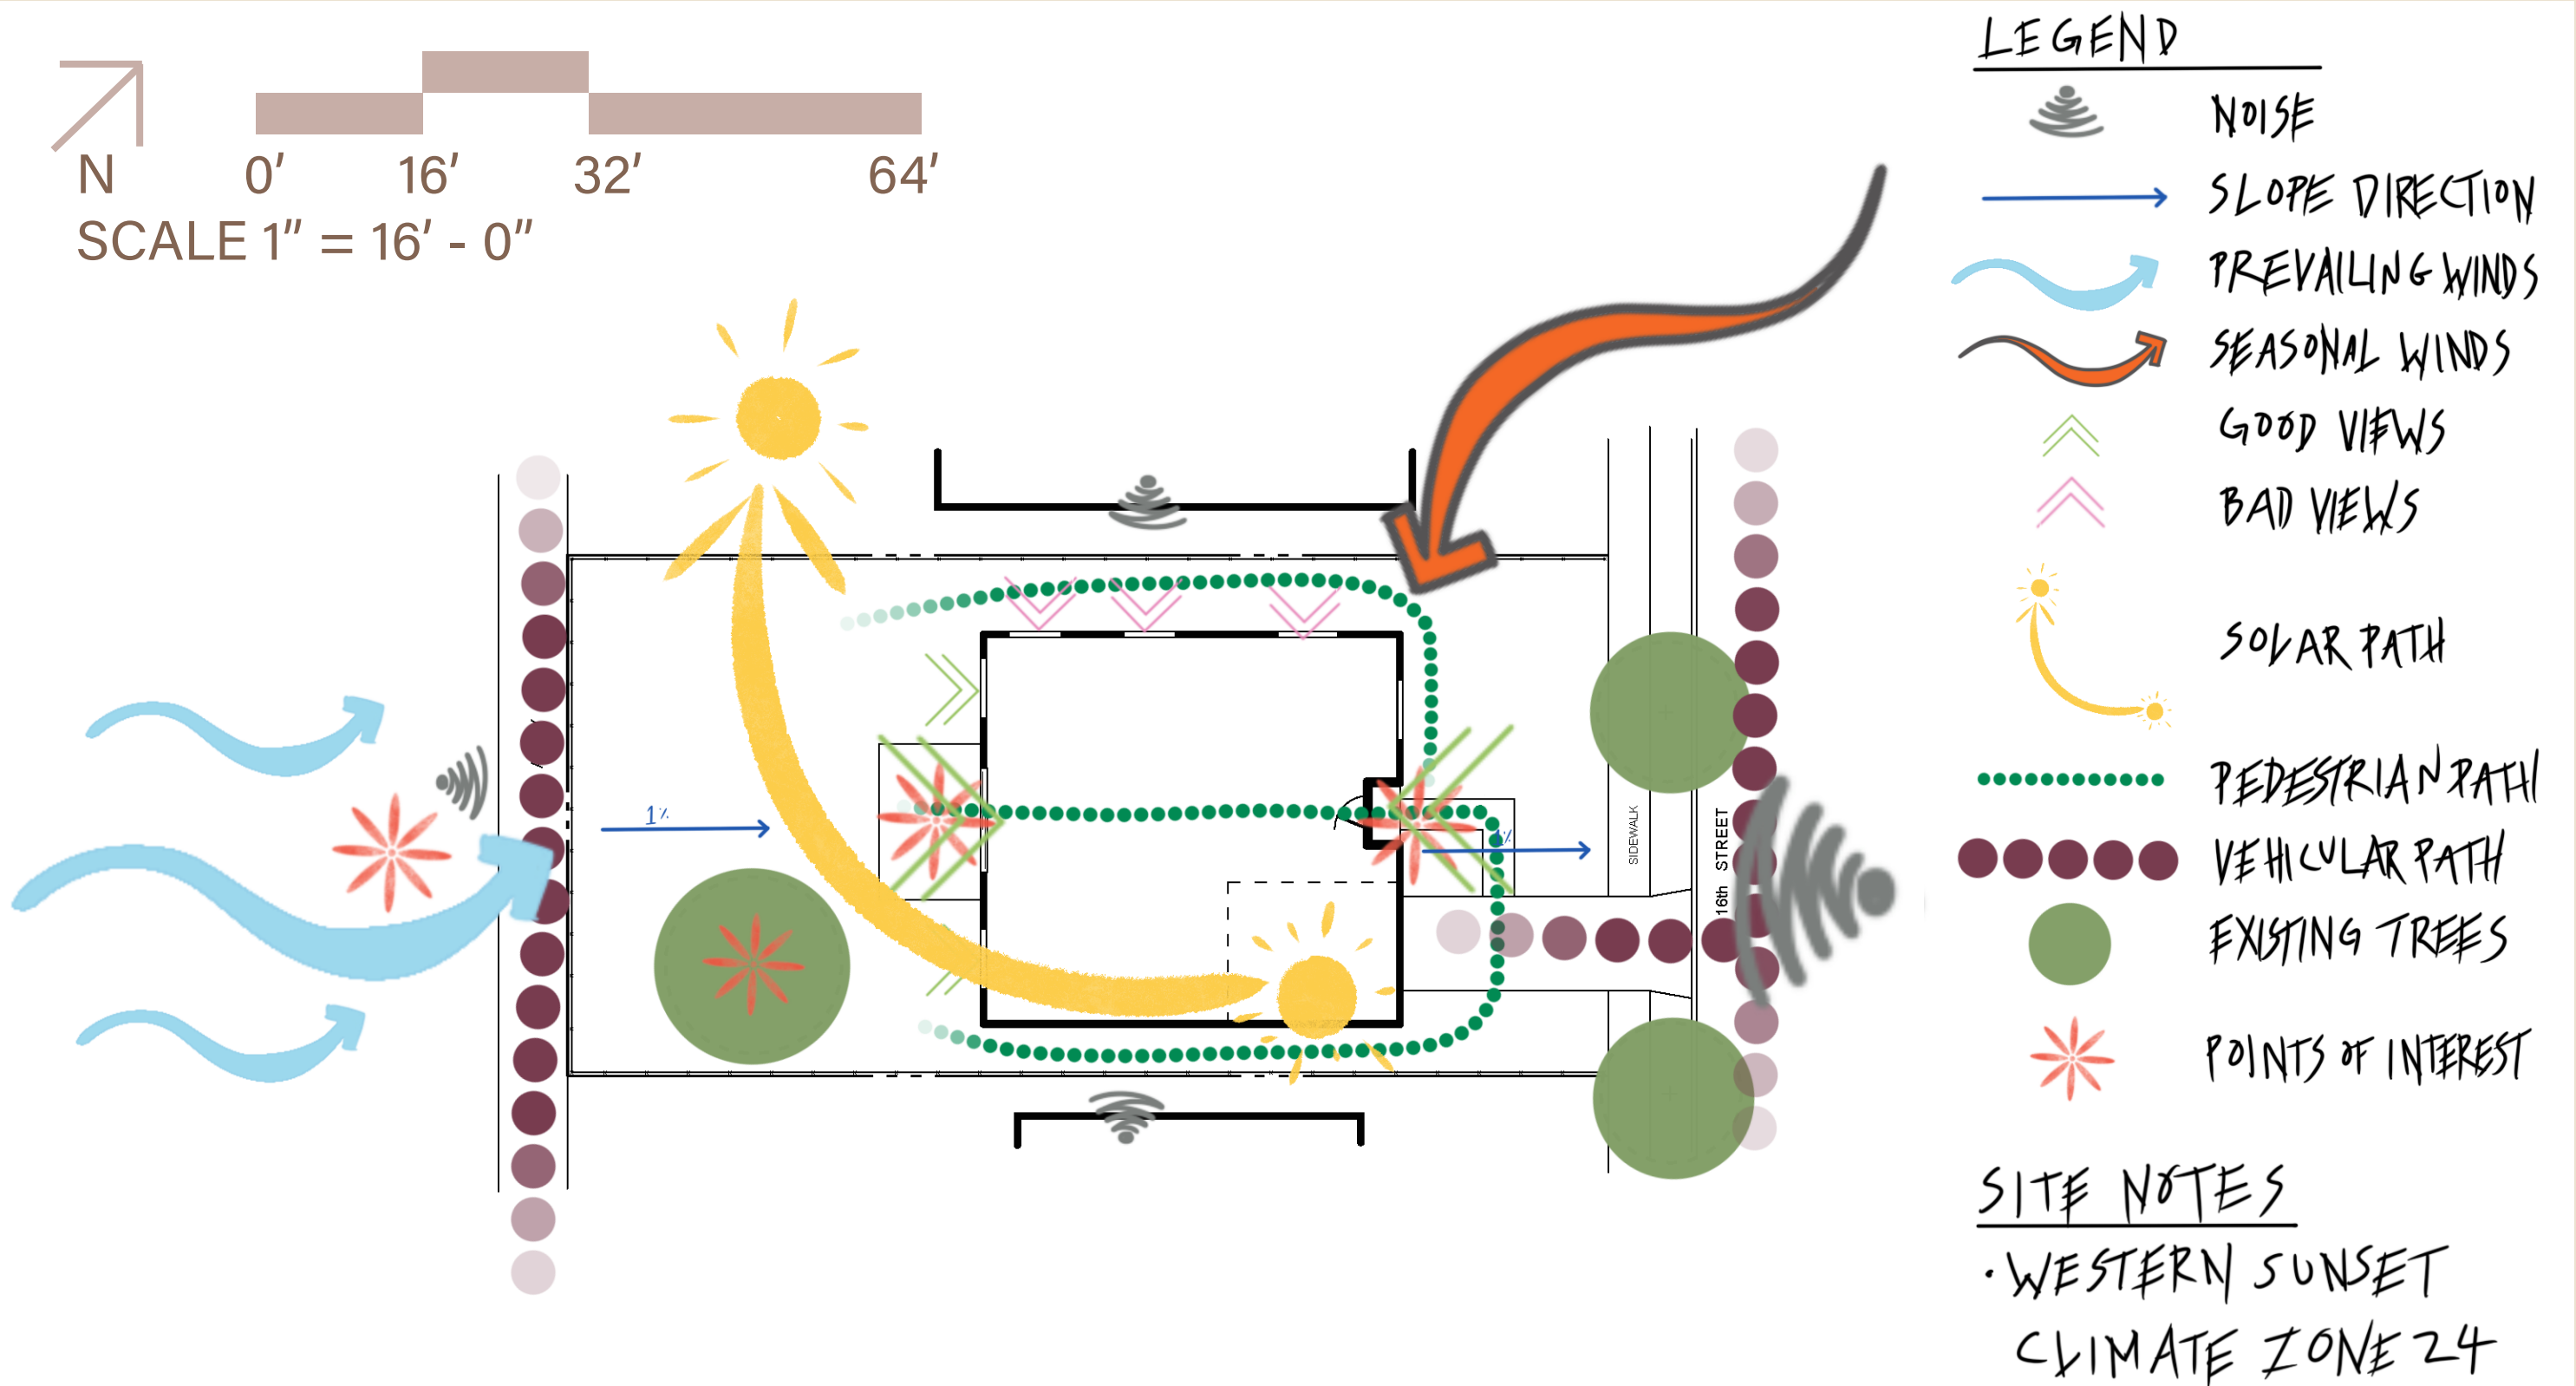

The Bird's Nest

RESIDENTIAL LANDSCAPE DESIGN

Victoria Stover
Spring 2025 - LD5
UCLA Extension
Landscape Architecture

Site Analysis

CONDITIONS AND CIRCULATION

Residential Home

Victoria Stover

Spring 2025 - LD5

Site Analysis

SHADE STUDY

Residential Home

Victoria Stover

Spring 2025 - LD5

THE BIRD'S NEST

DESIGN GOALS

Connect family with the natural world
Provide food water and shelter for birds
Offer refuge for family and bird families to grow

Victoria Stover

Spring 2025 - LD5

- TALL SHRUB
- MEDIUM SHRUB
- LOW GROUND COVER
- WALKABLE GRASS

Design

SITE PLAN

Residential Home

Victoria Stover

Spring 2025 - LD5