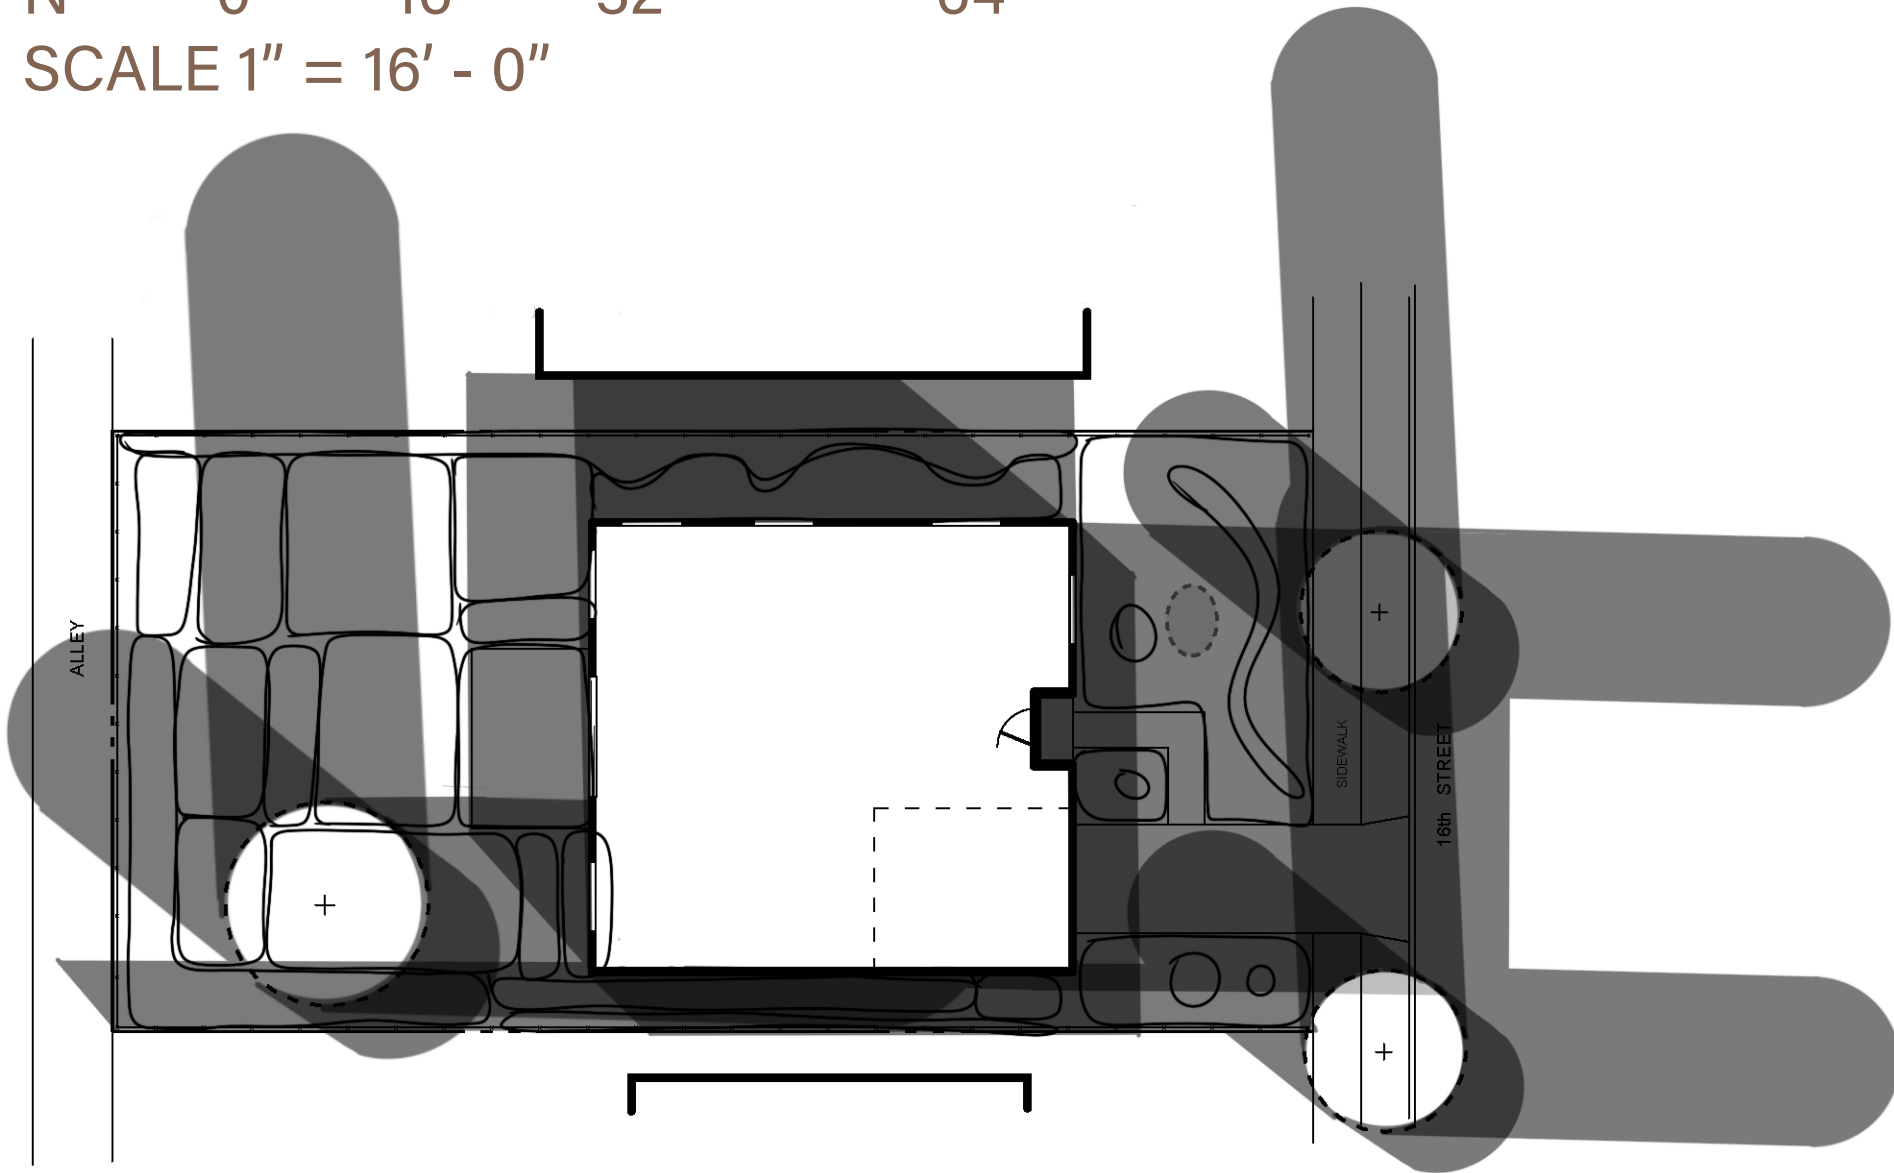

Site Analysis

SHADE STUDY

Residential Home

Victoria Stover

Spring 2025 - LD5

THE BIRD'S NEST

DESIGN GOALS

Connect family with the natural world
Provide food water and shelter for birds
Offer refuge for family and bird families to grow