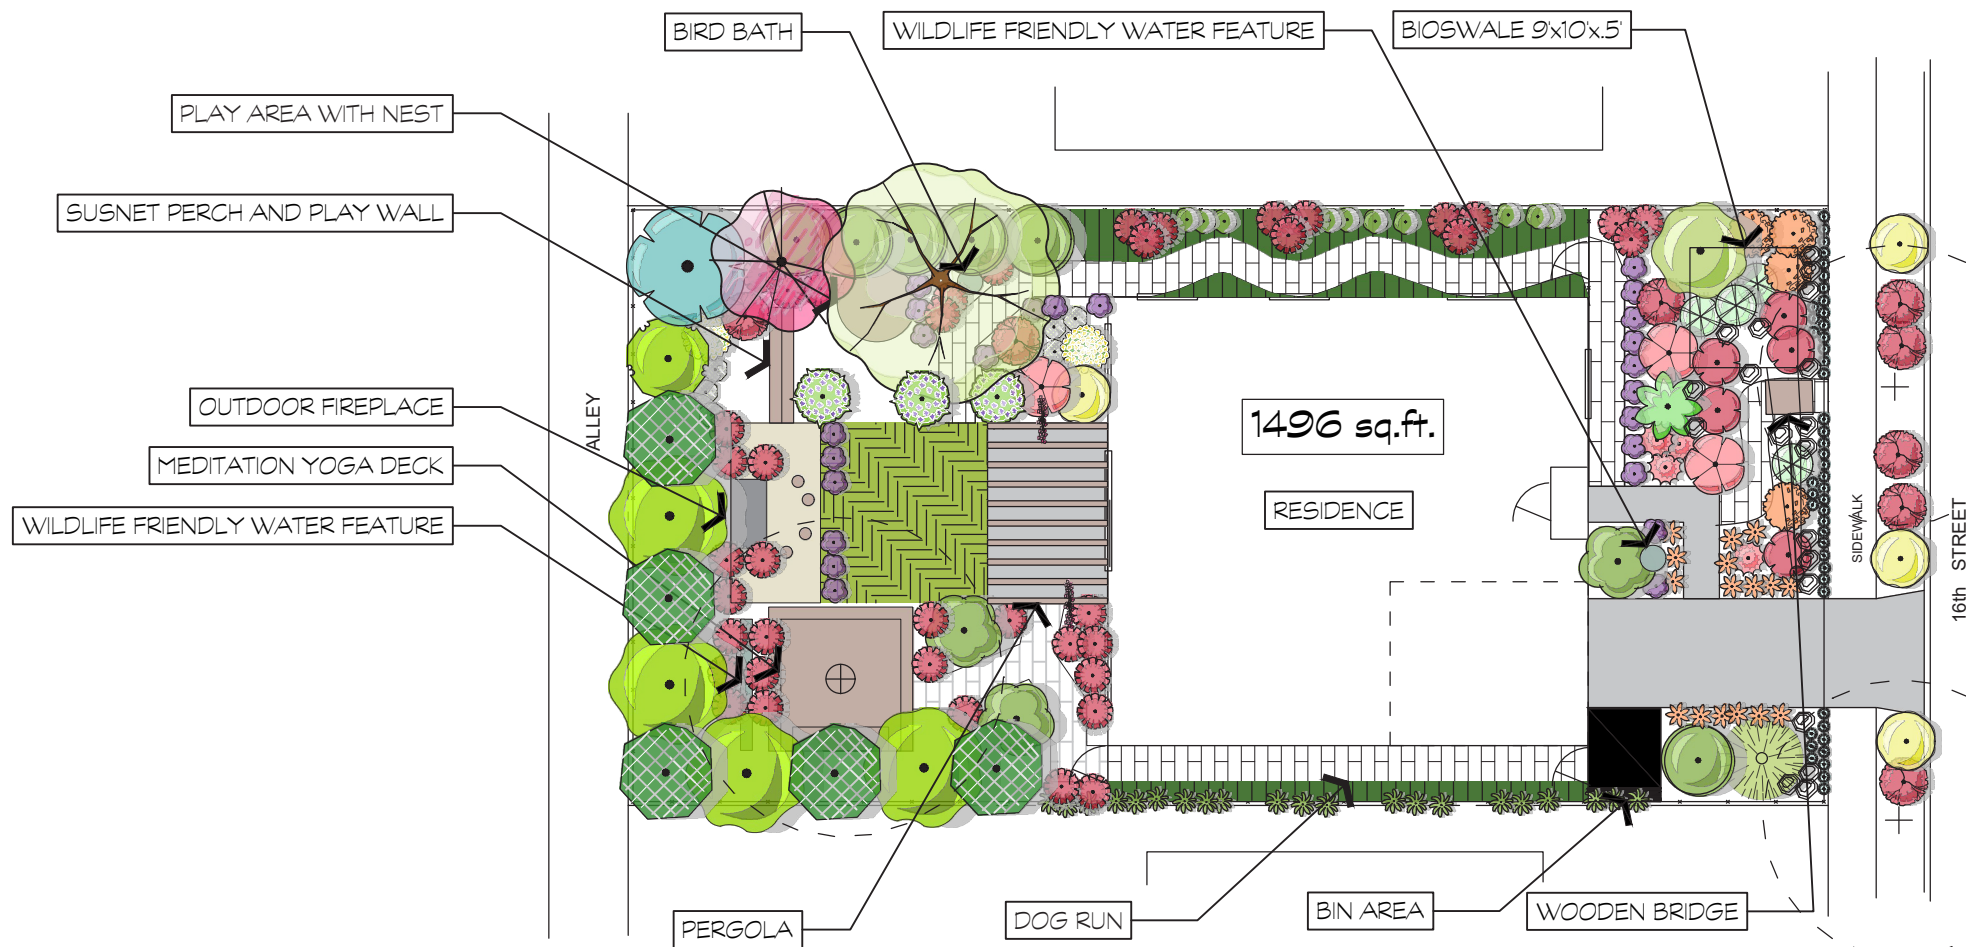

Victoria Stover

Spring 2025 - LD5

- TALL SHRUB
- MEDIUM SHRUB
- LOW GROUND COVER
- WALKABLE GRASS

Design

SITE PLAN

Residential Home

Victoria Stover

Spring 2025 - LD5