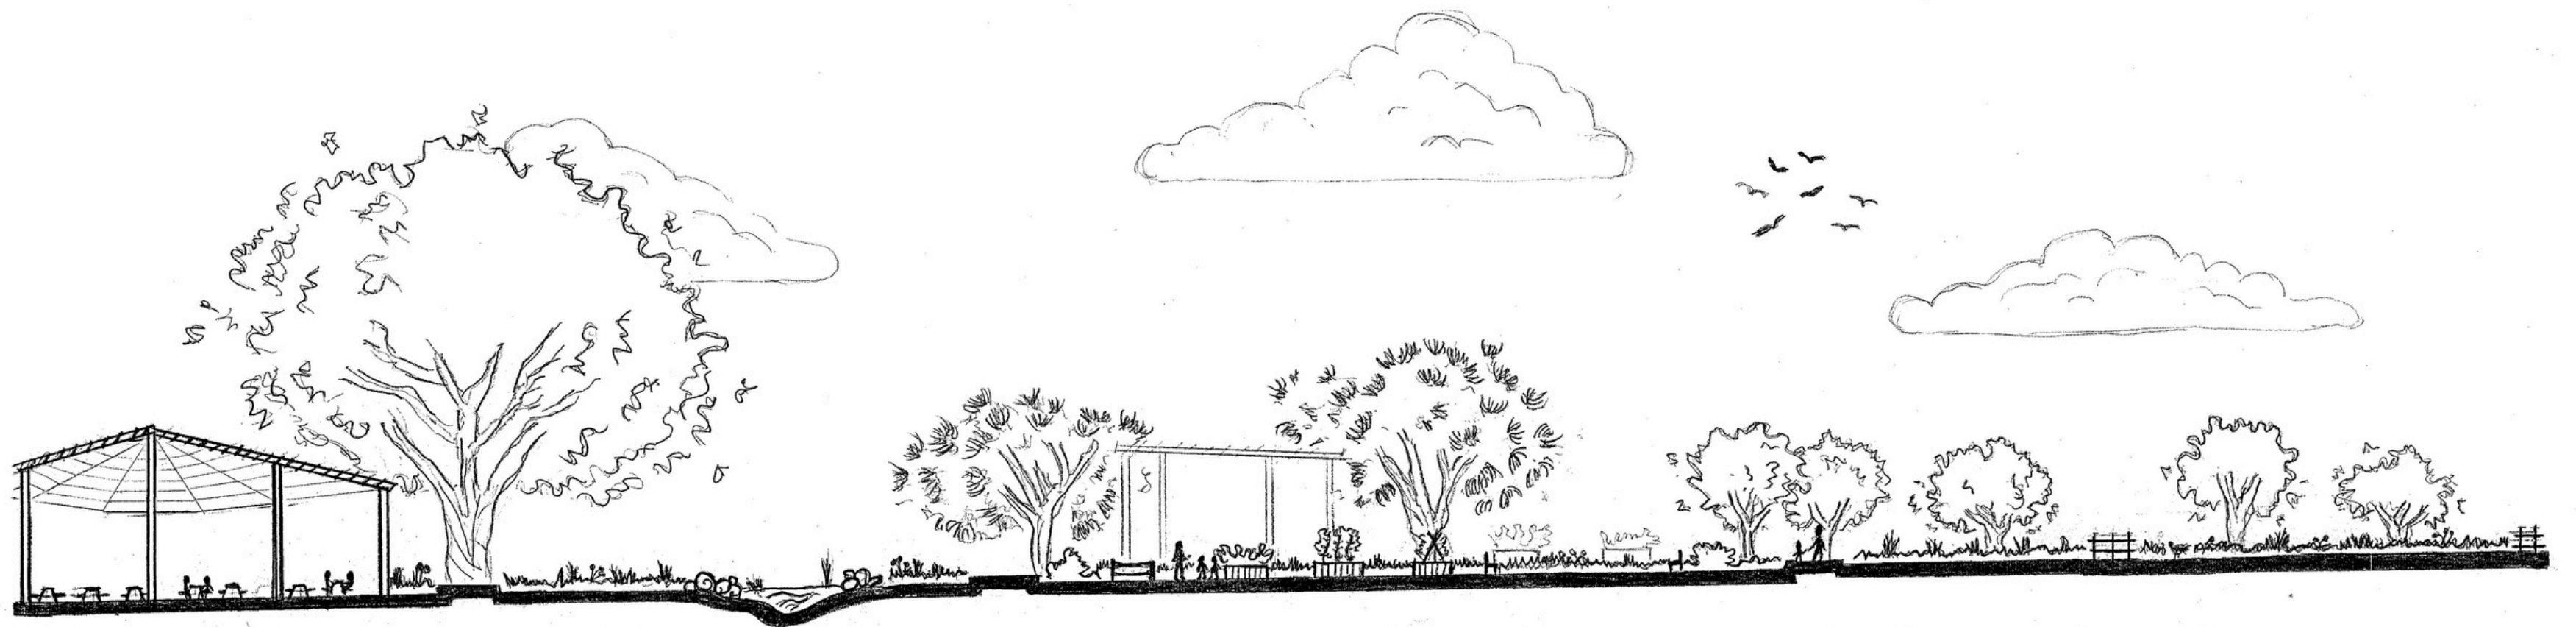

A detailed landscape model featuring a central wooden structure, various plants, and a stone border. The model is set on a green base with a stone border. The central structure is made of light-colored wood and has yellow flowers on top. There are several plants, including a large tree on the left and several smaller trees on the right. The background is a blurred outdoor scene with trees and a building.

A Coastal Elementary Academy Site Proposal

ARCH X 472
Introduction to Landscape Design Professions
Presented by Laura Williams

Campus Plan

Campus Plan

Campus Plan

0 20 40 1" = 20'

DRAWN BY LAURA WILLIAMS

Enlargement

Enlargement

0 20 40 1"=20'
DRAWN BY LAURA WILLIAMS

1" = 20' 0 20 40
DRAWN BY LAURA WILLIAMS

Section/Elevation

Thank you!