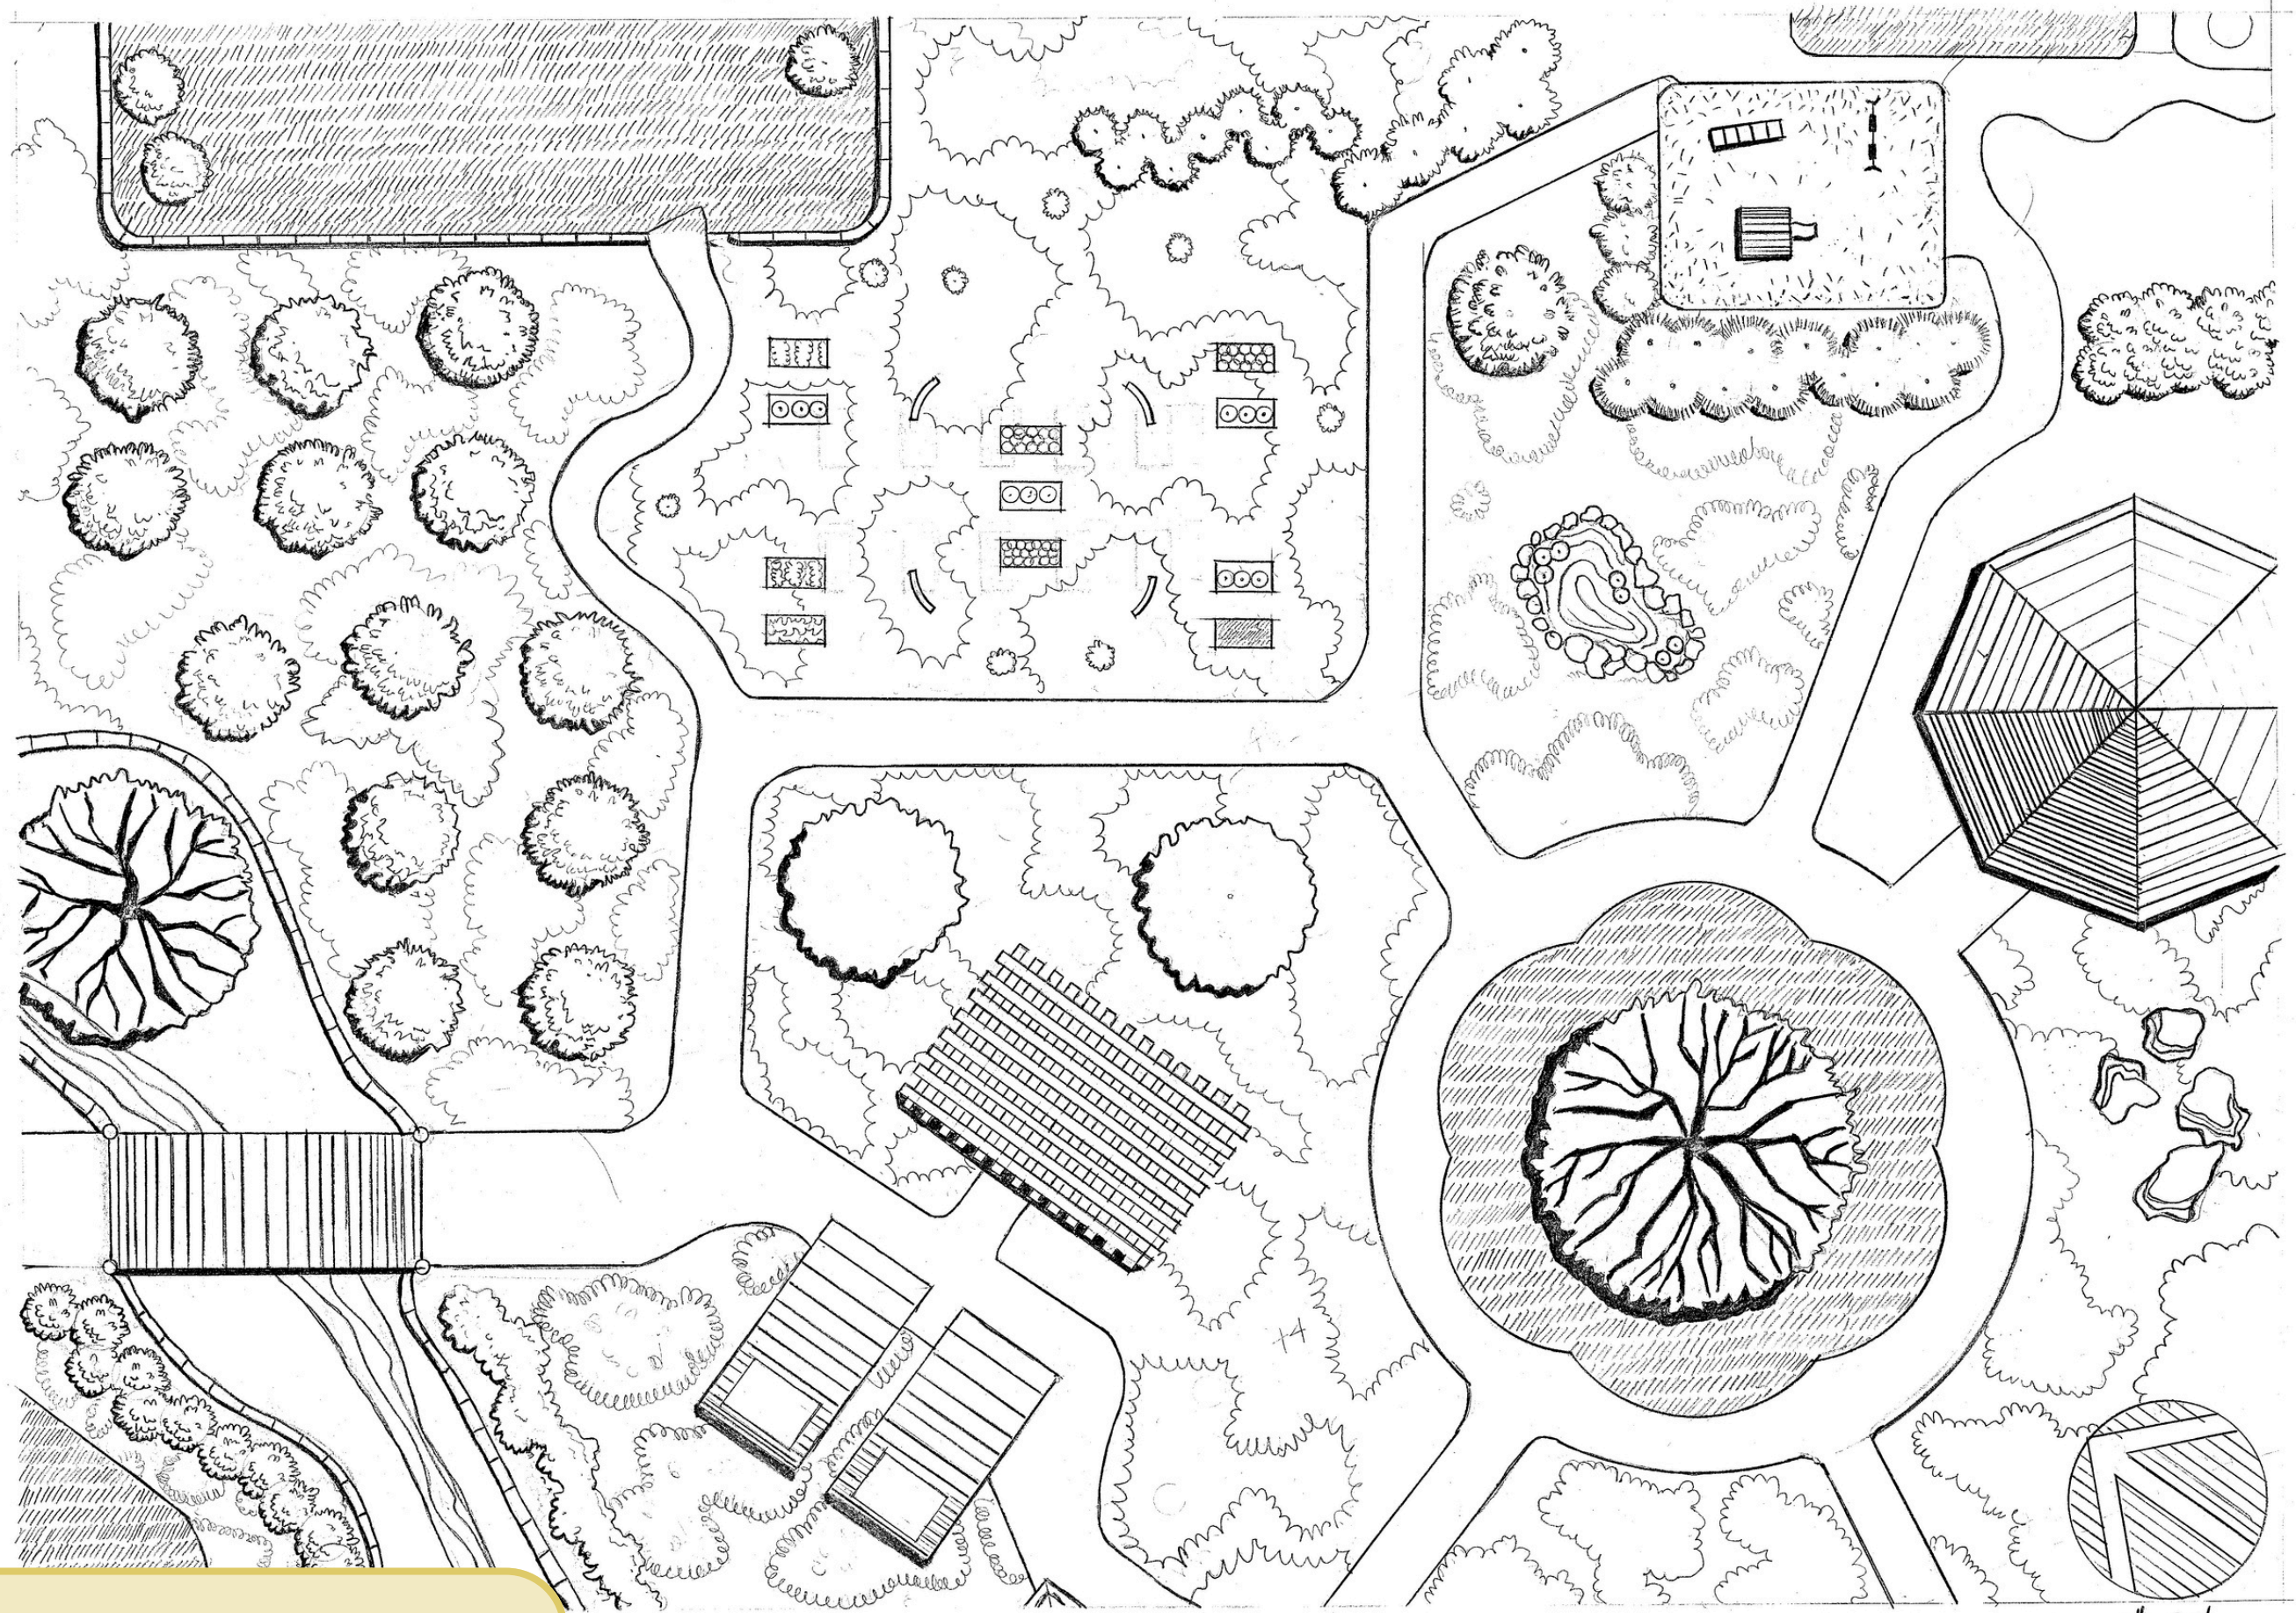

A detailed landscape model featuring a central wooden structure, various plants, and a stone border. The model is set on a green base with a stone border. The central structure is made of light-colored wood and has yellow flowers on top. There are several plants, including a large tree on the left and several smaller trees on the right. The background is a blurred outdoor scene with trees and a building.

A Coastal Elementary Academy Site Proposal

ARCH X 472
Introduction to Landscape Design Professions
Presented by Laura Williams

Campus Plan

Campus Plan

Campus Plan

0 20 40 1" = 20'

DRAWN BY LAURA WILLIAMS

Enlargement

Enlargement

0 20 40 1"=20'
DRAWN BY LAURA WILLIAMS

1" = 20' 0 20 40
DRAWN BY LAURA WILLIAMS

Section/Elevation

Thank you!