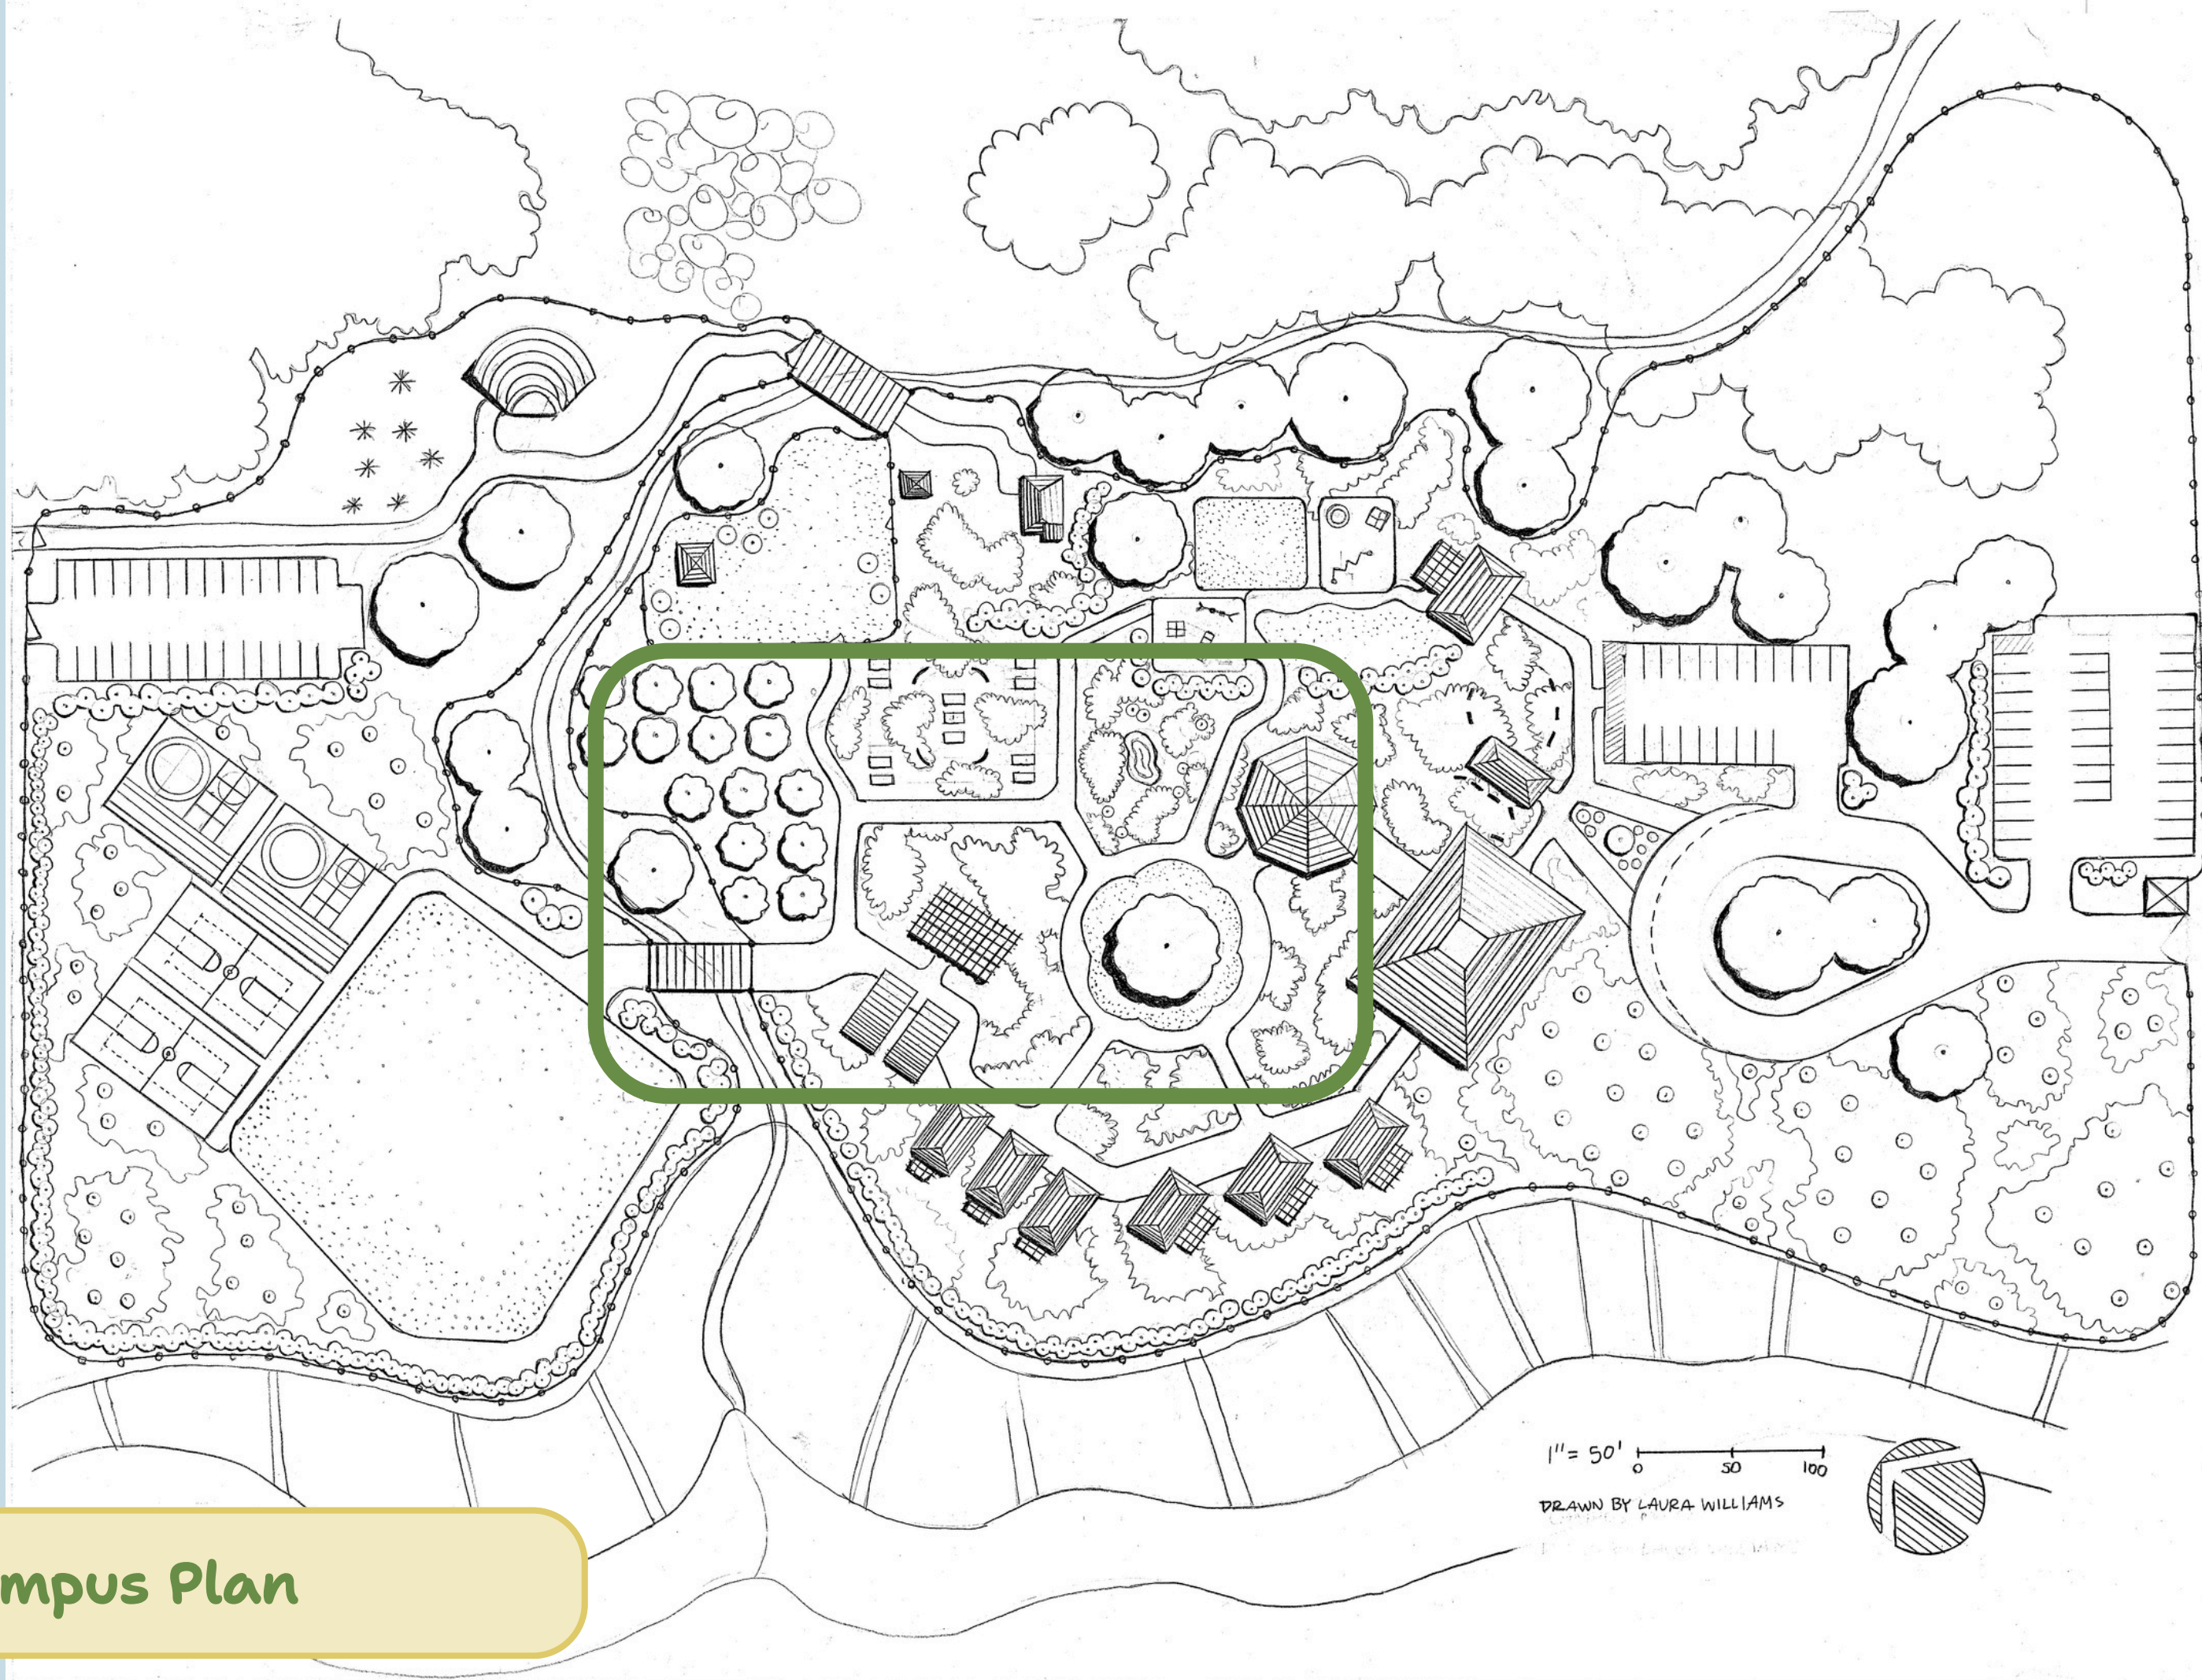

A detailed landscape model featuring a central wooden structure, various plants, and a stone border. The model is set on a green base with a stone border. The central structure is made of light-colored wood and has yellow flowers on top. There are several plants, including a large tree on the left and several smaller trees on the right. The background is a blurred outdoor scene with trees and a building.

A Coastal Elementary Academy Site Proposal

ARCH X 472
Introduction to Landscape Design Professions
Presented by Laura Williams

Campus Plan

Campus Plan

Campus Plan

0 20 40 1" = 20'

DRAWN BY LAURA WILLIAMS

Enlargement

Enlargement

0 20 40 1"=20'
DRAWN BY LAURA WILLIAMS

1" = 20' 0 20 40
DRAWN BY LAURA WILLIAMS

Section/Elevation

Thank you!