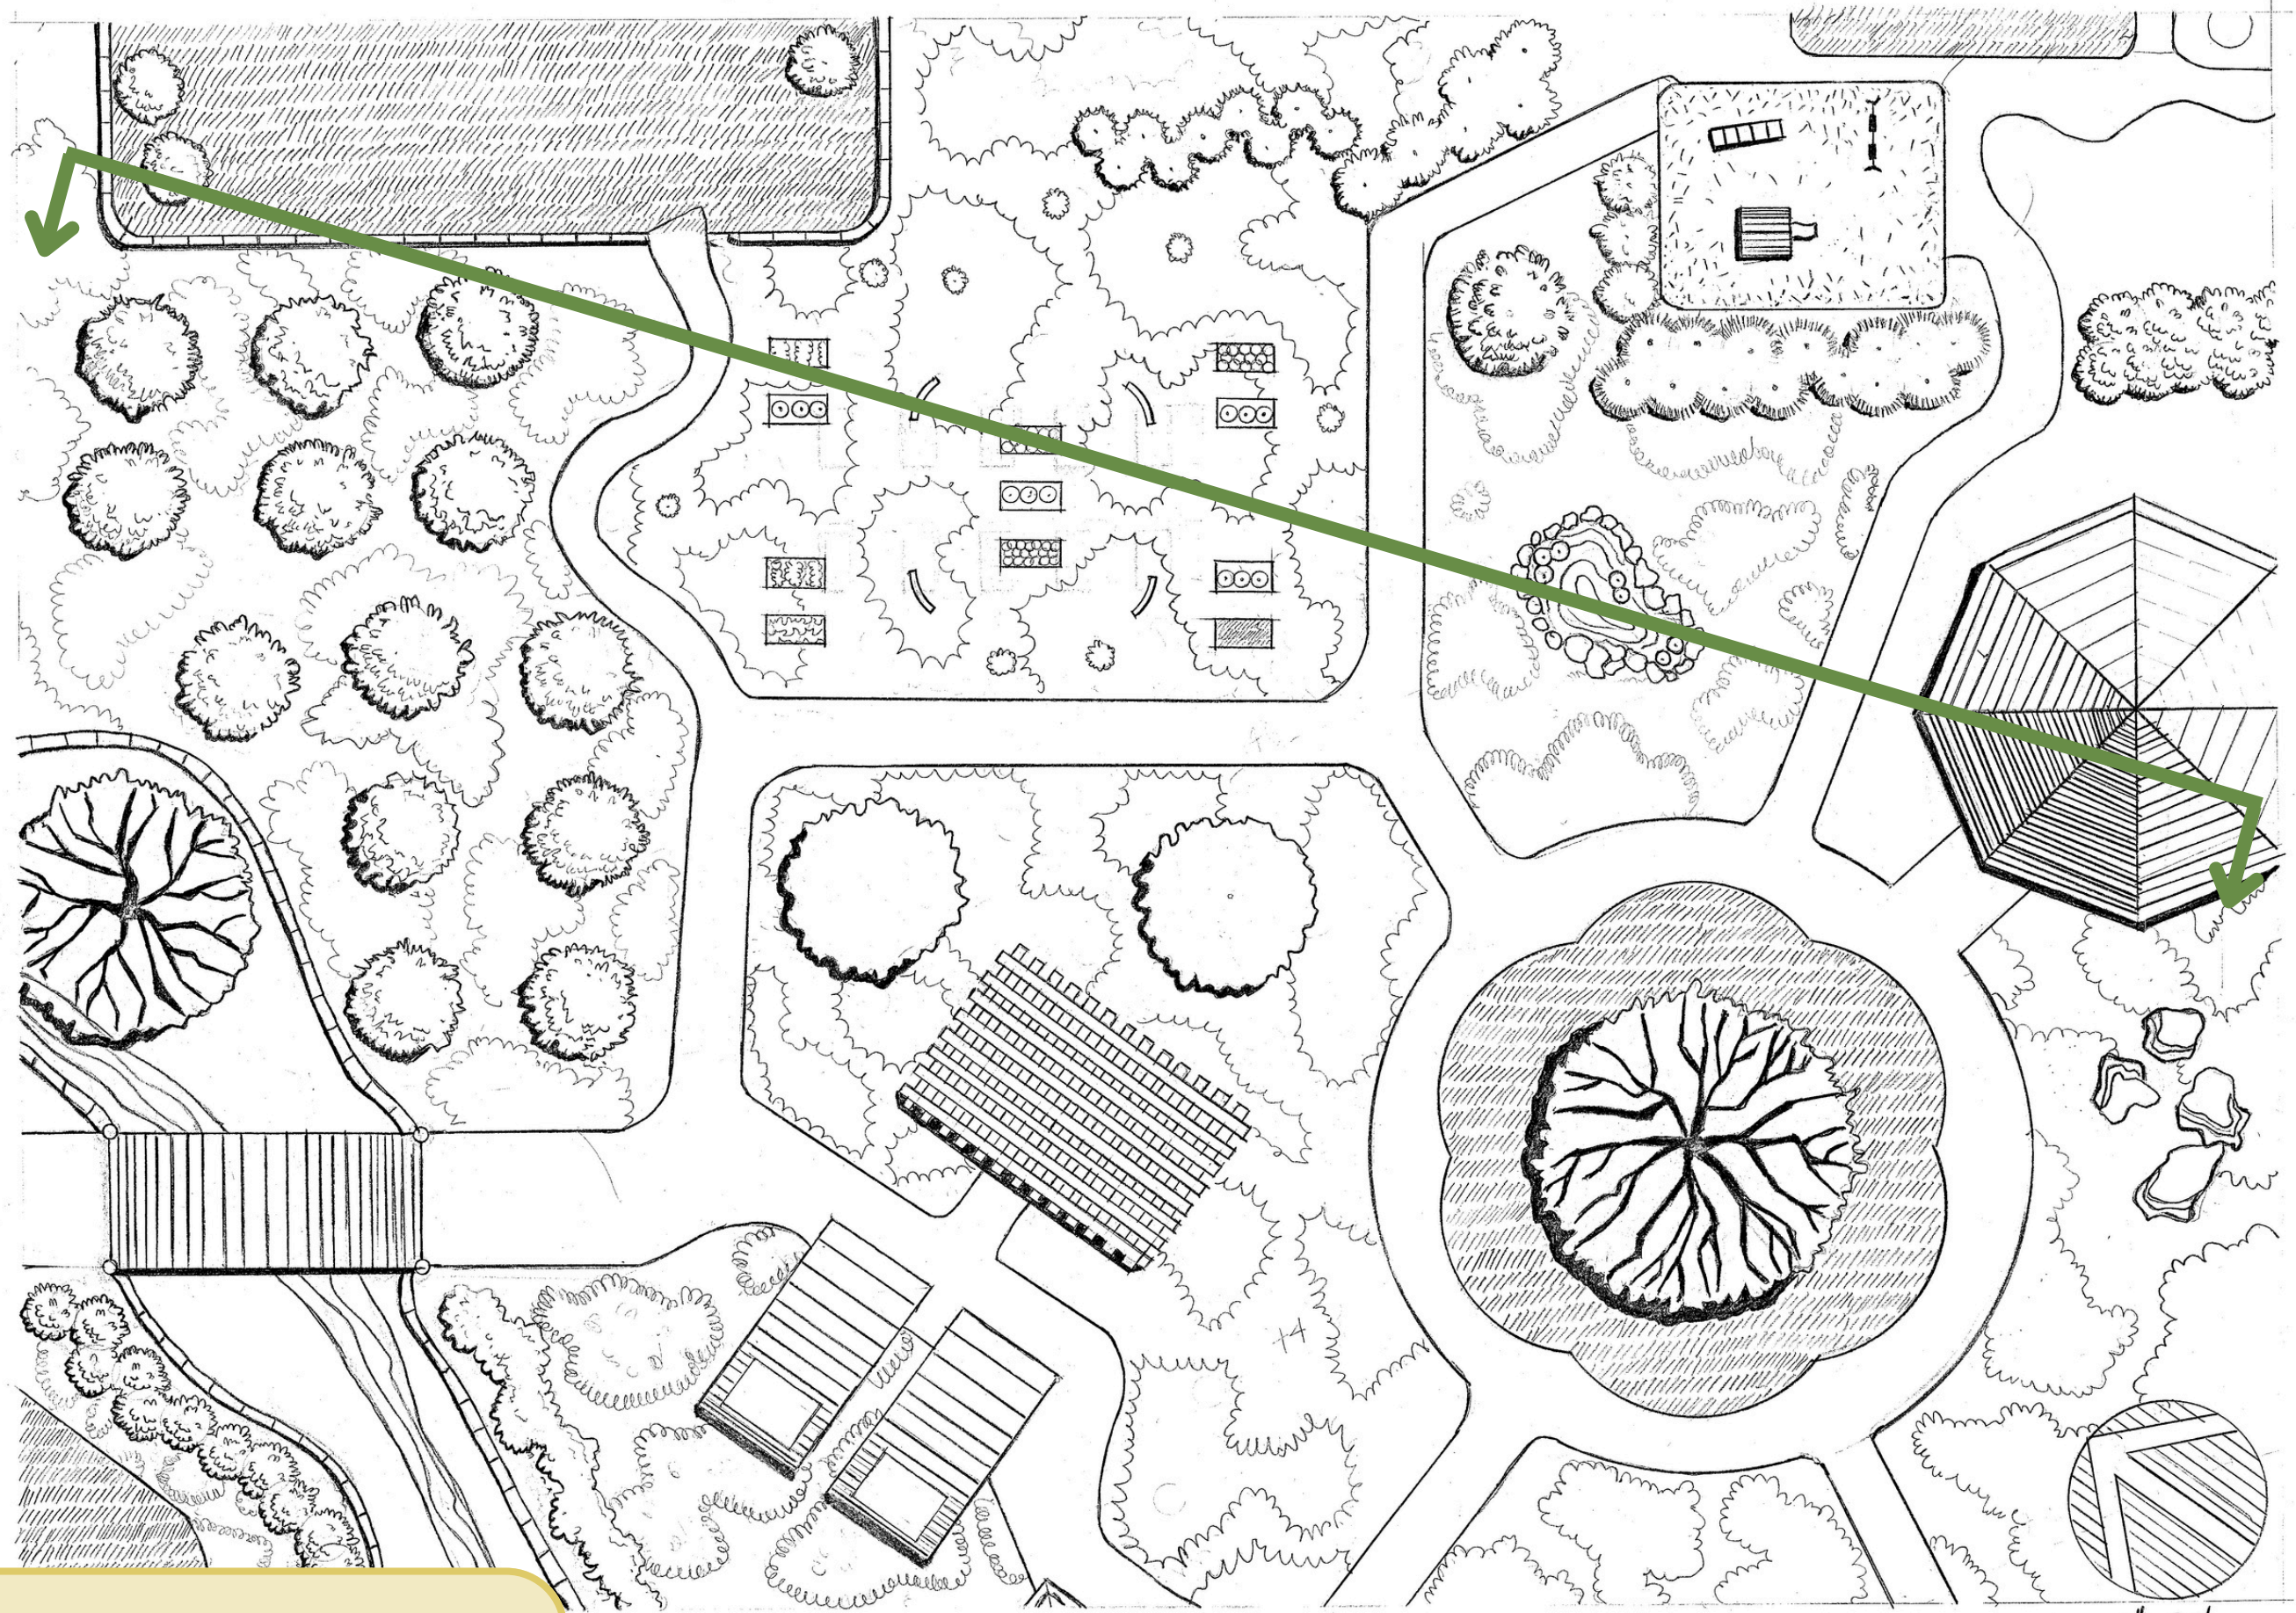

A detailed landscape model featuring a central wooden structure, various plants, and a stone border. The model is set on a green base with a stone border. The central structure is made of light-colored wood and has yellow flowers on top. There are several plants, including a large tree on the left and several smaller trees on the right. The background is a blurred outdoor scene with trees and a building.

A Coastal Elementary Academy Site Proposal

ARCH X 472
Introduction to Landscape Design Professions
Presented by Laura Williams

Campus Plan

Campus Plan

Campus Plan

0 20 40 1" = 20'

DRAWN BY LAURA WILLIAMS

Enlargement

Enlargement

0 20 40 1"=20'
DRAWN BY LAURA WILLIAMS

1" = 20' 0 20 40
DRAWN BY LAURA WILLIAMS

Section/Elevation

Thank you!