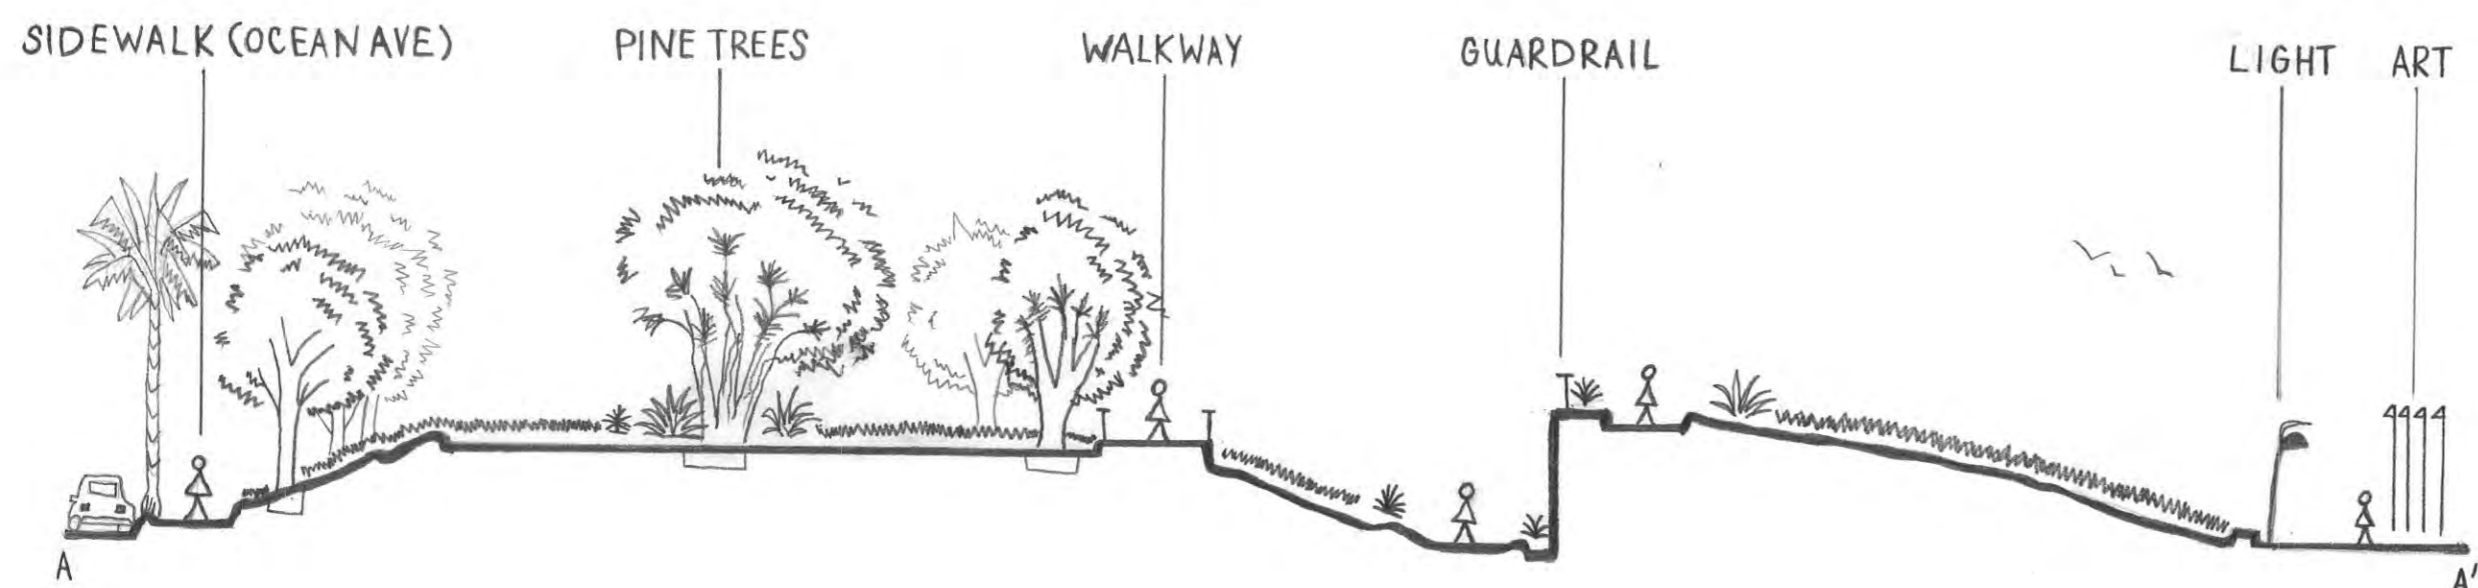

LAYOUT PLAN 4S

PERSPECTIVE

SECTION / ELEVATION 4S

12-01-2024 DATE	TONGVA PARK	SEE BAR SCALE SCALE
APPROVAL/SCORE	DESIGNGRAPHICS 1 - DAVID SQUIRES KELSEY WOODWORTH	1/1 SHEETNO.1