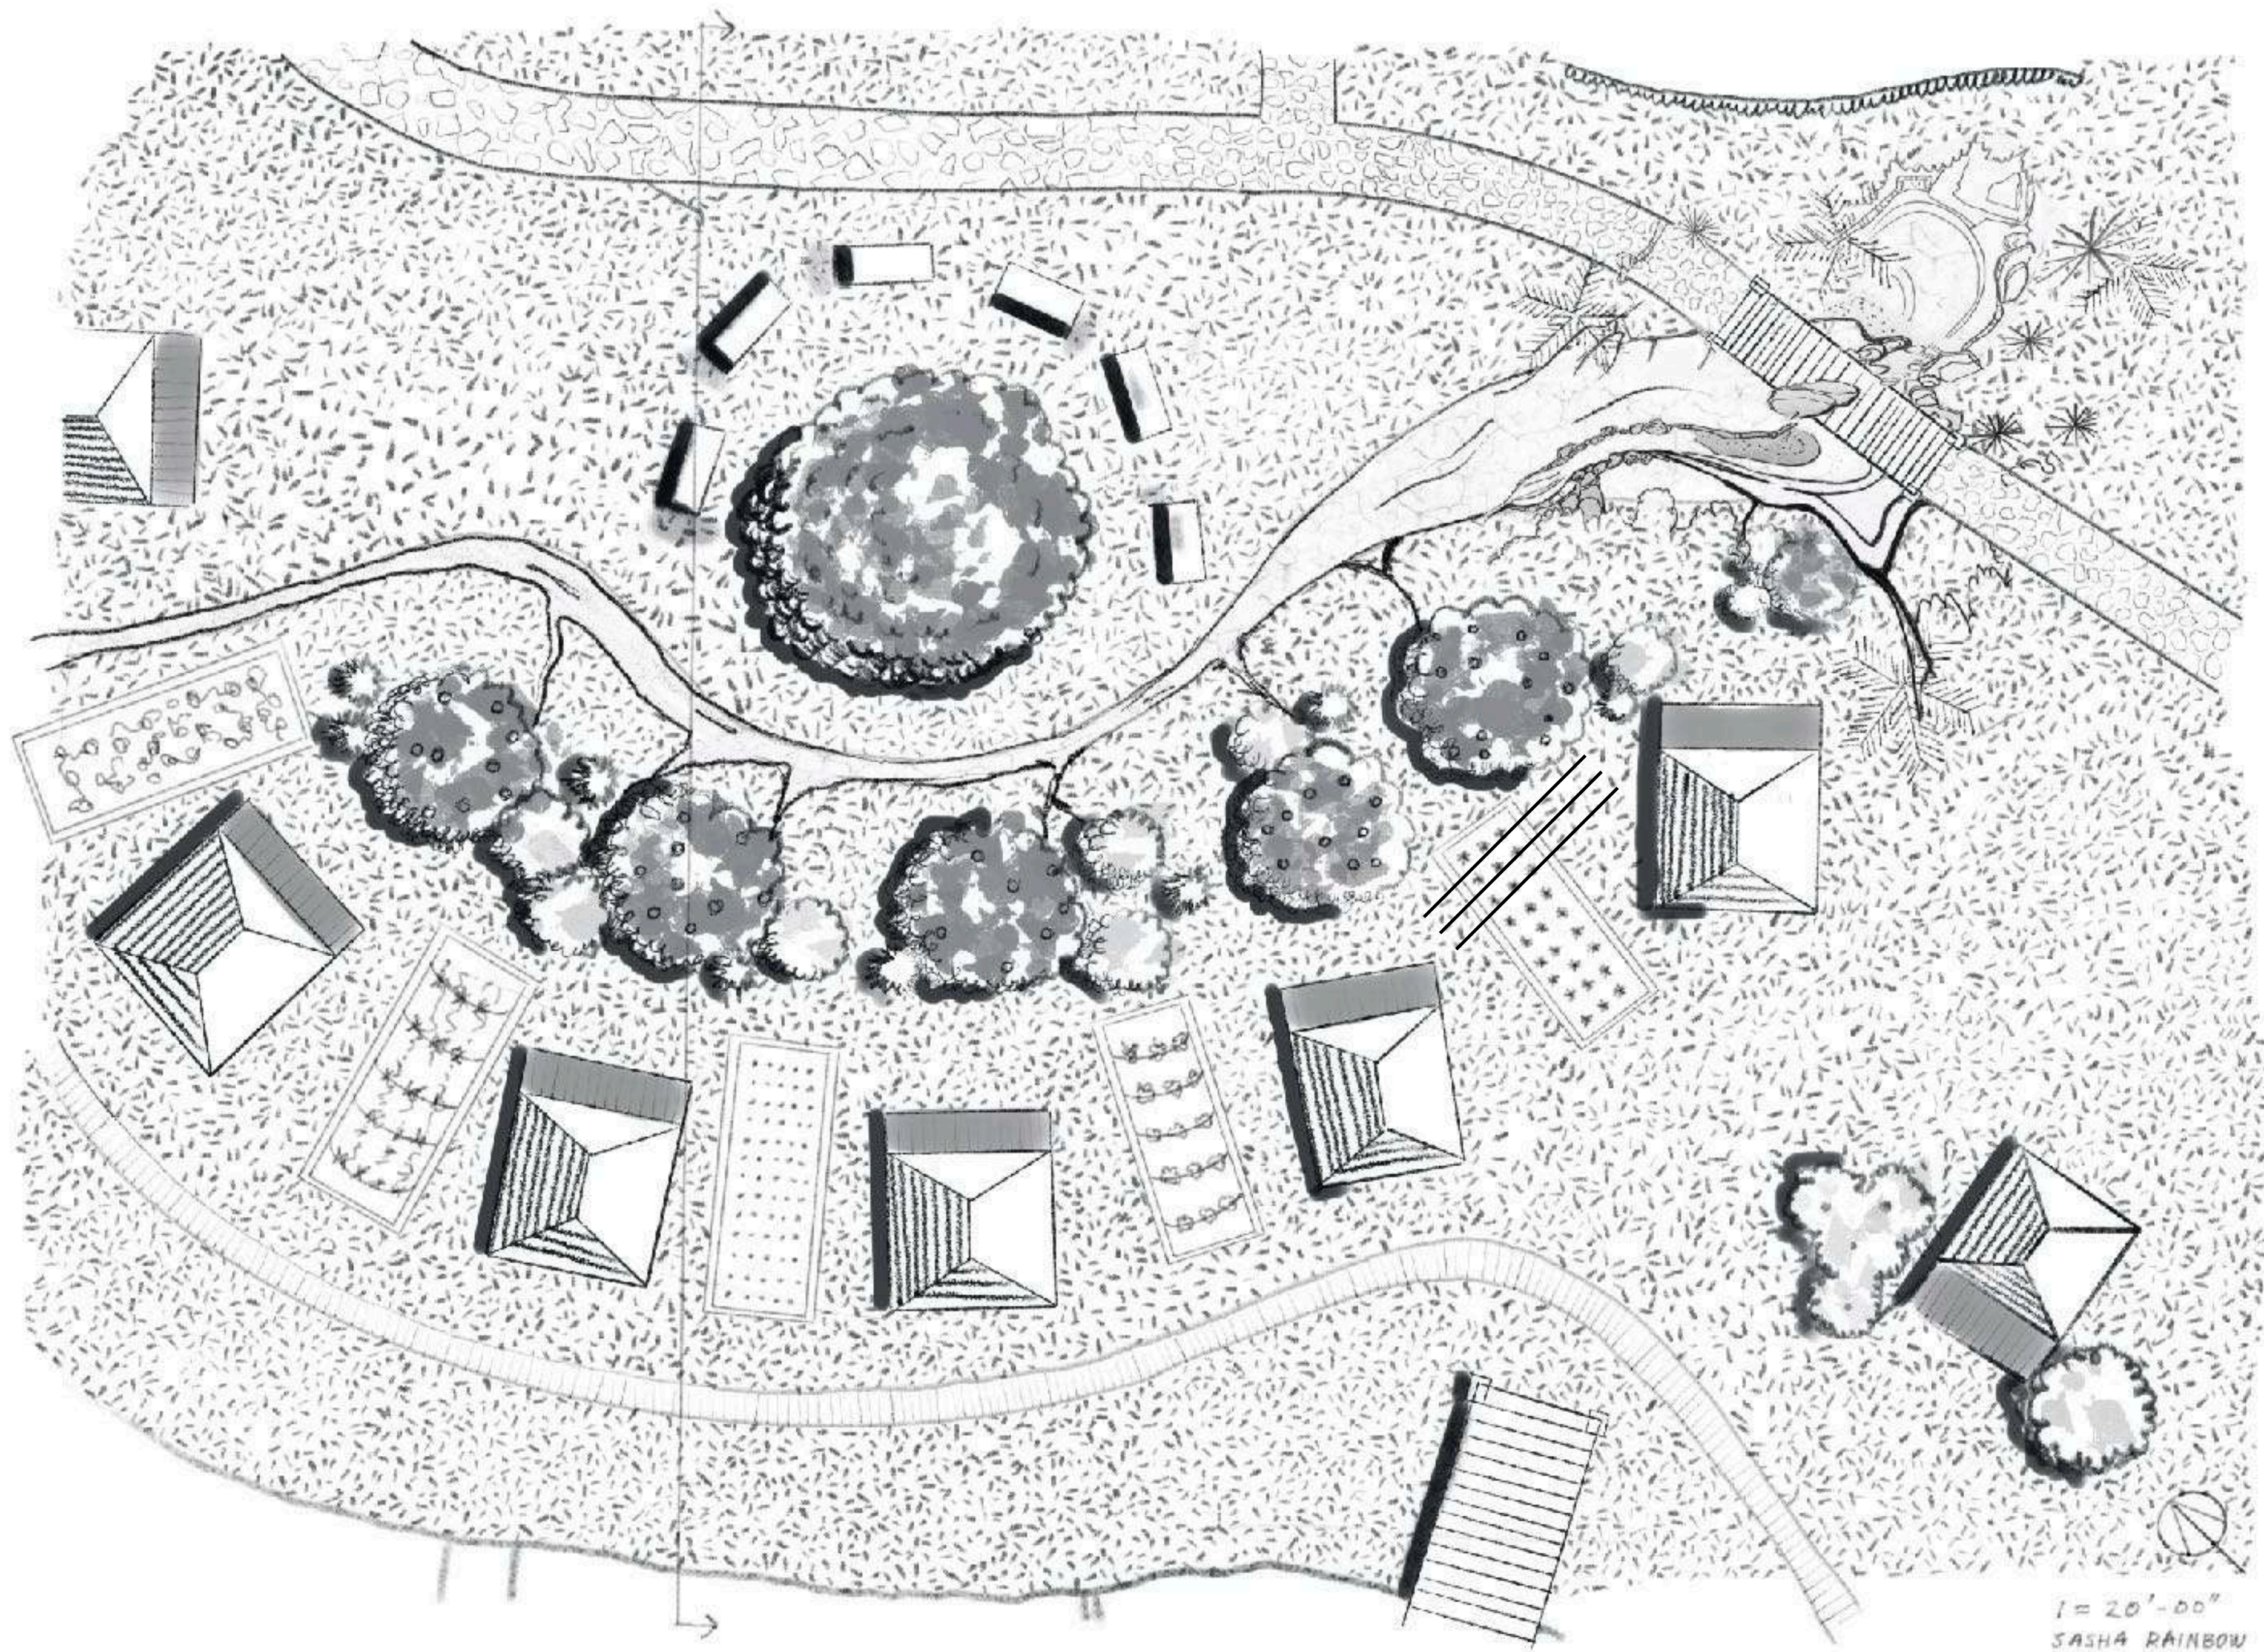

# WINDOW TO THE WORLD

ELEMENTARY ACADEMY - ARCH-X 472

SASHA RAINBOW

1" = 20'-00"  
SASHA RAINBOW

SASHA  
1=20'-00"

An abstract painting with a warm, earthy color palette. The background is dominated by shades of orange, brown, and tan. In the lower right, there are patches of green and light blue. A prominent dark blue, almost black, shape is visible in the middle right. The overall style is expressive and textured.