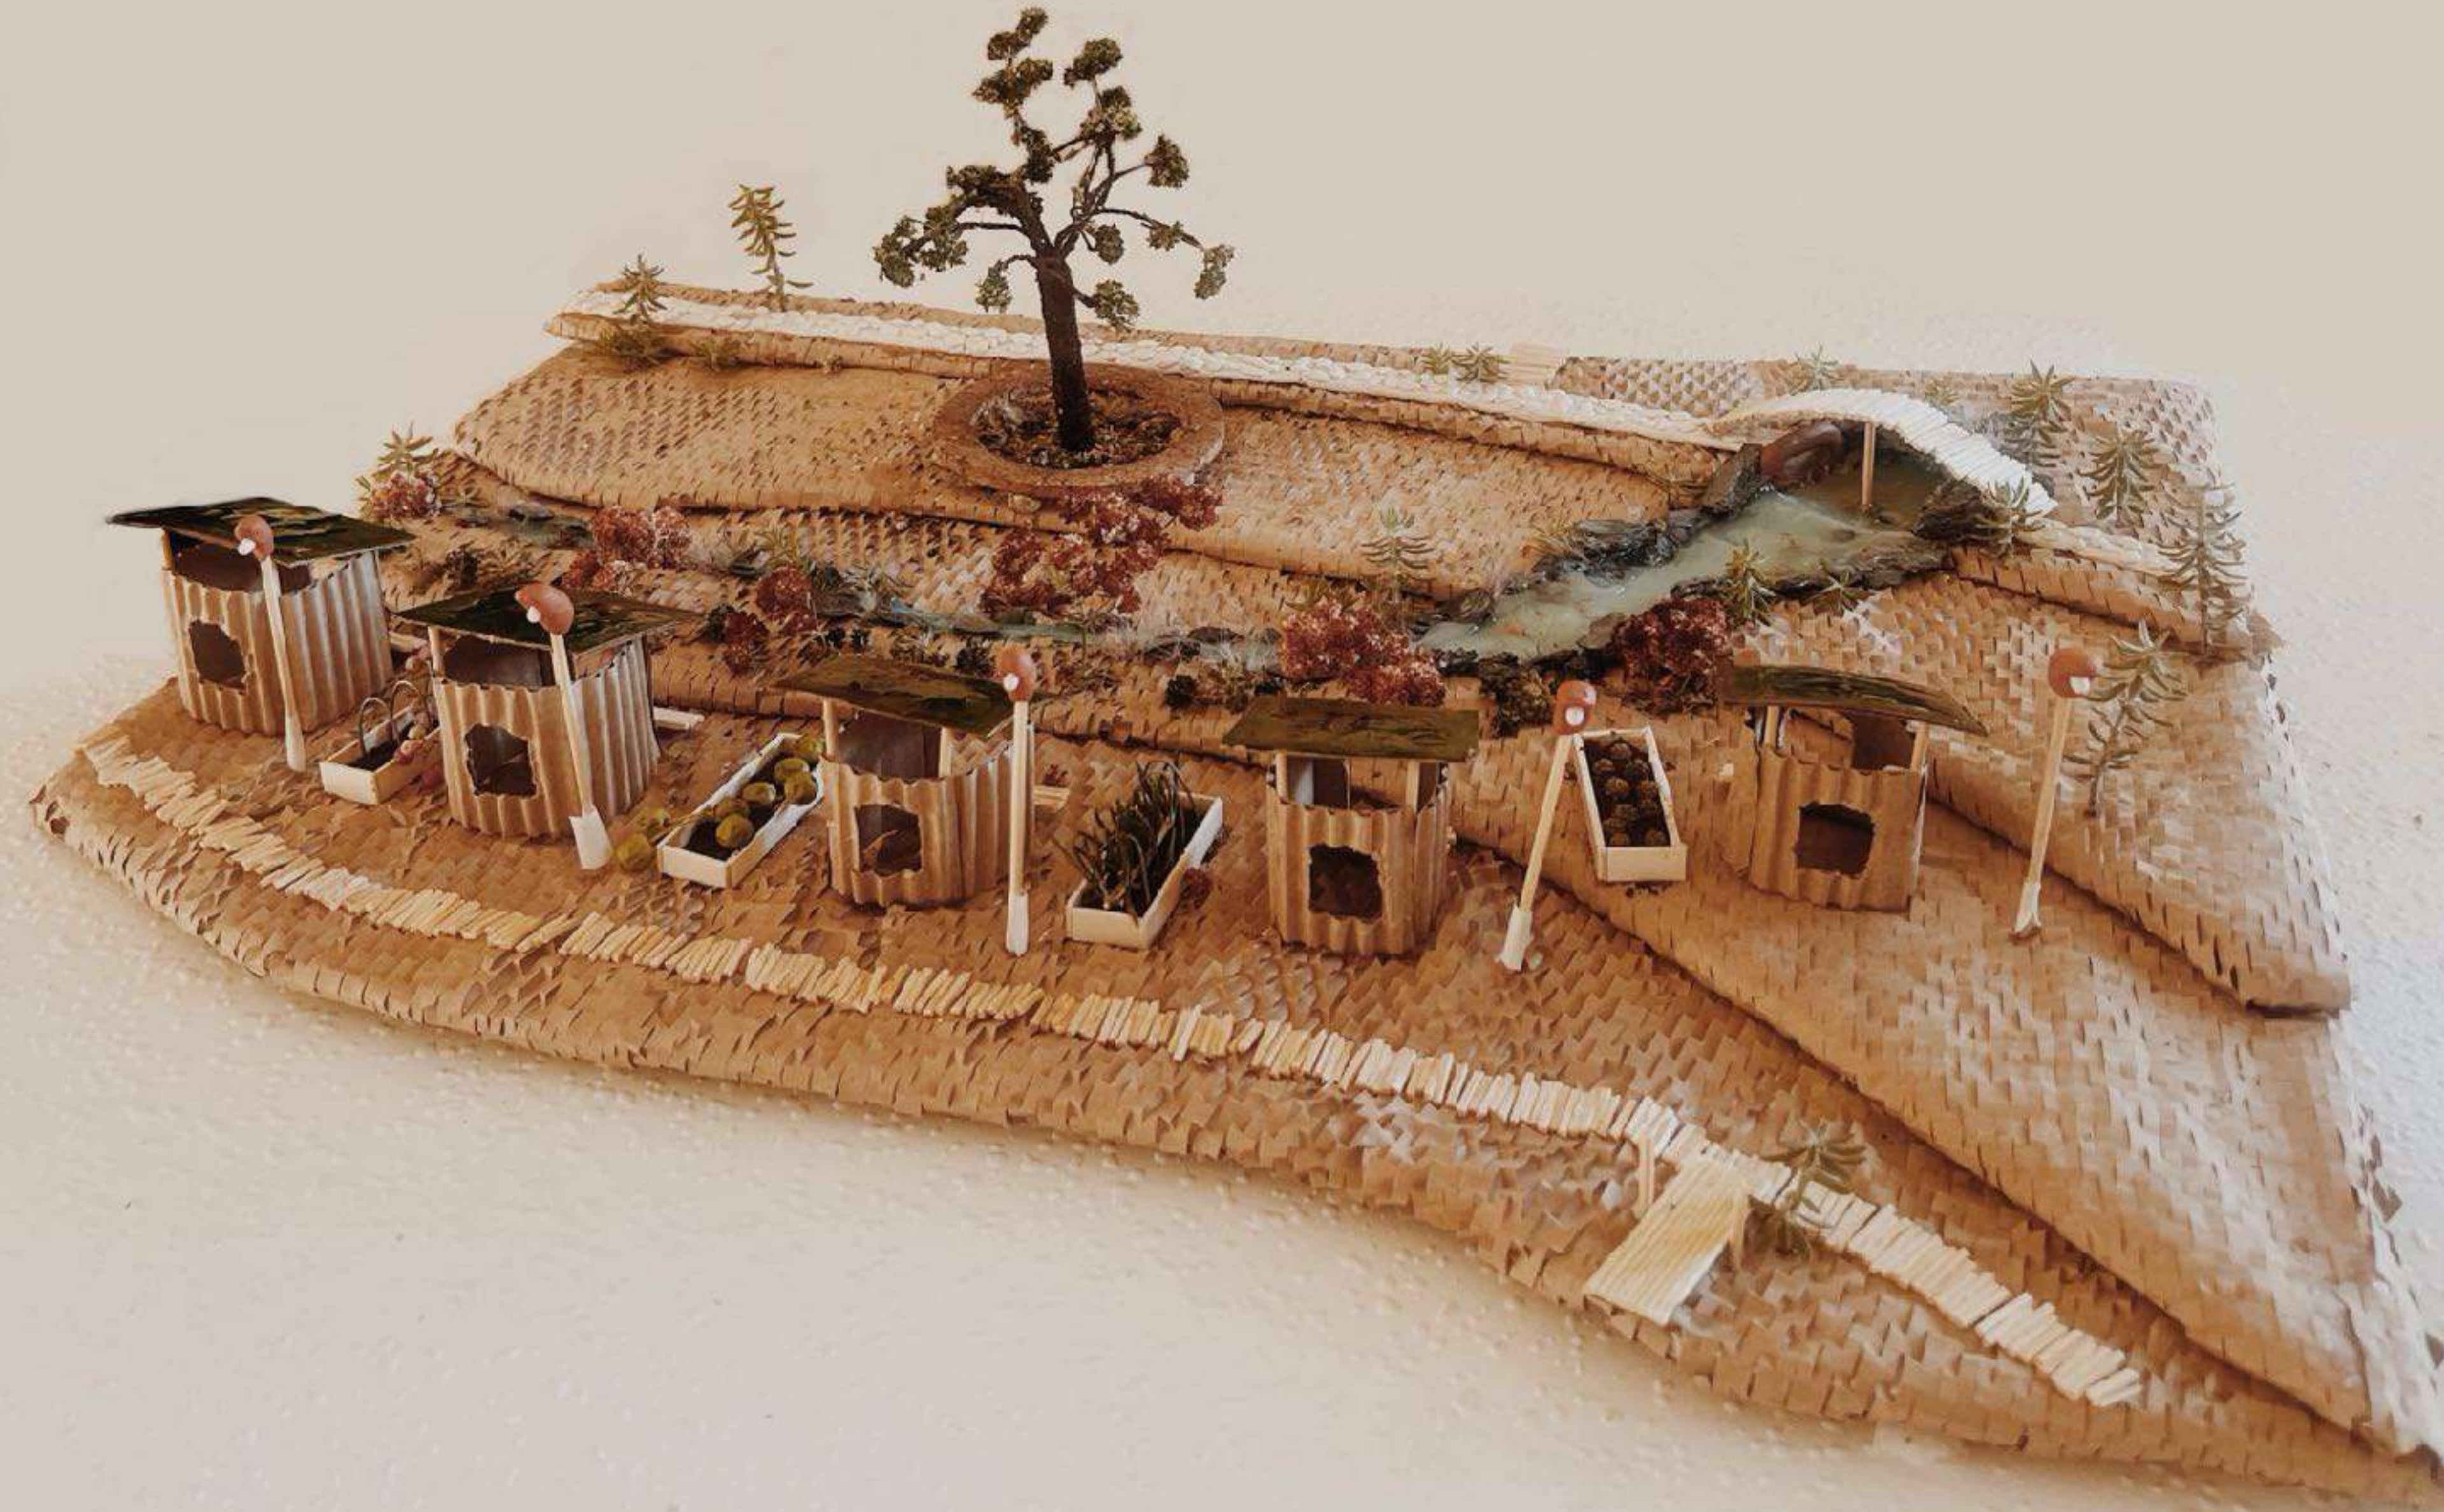

# WINDOW TO THE WORLD

ELEMENTARY ACADEMY - ARCH-X 472

SASHA RAINBOW

1" = 20'-00"  
SASHA RAINBOW

SASHA  
1=20'-00"

An abstract painting with a warm, earthy color palette. The background is dominated by shades of orange, brown, and tan. In the lower right, there are patches of green and light blue. A prominent dark blue, almost black, shape is visible in the middle right. The overall style is expressive and textured.