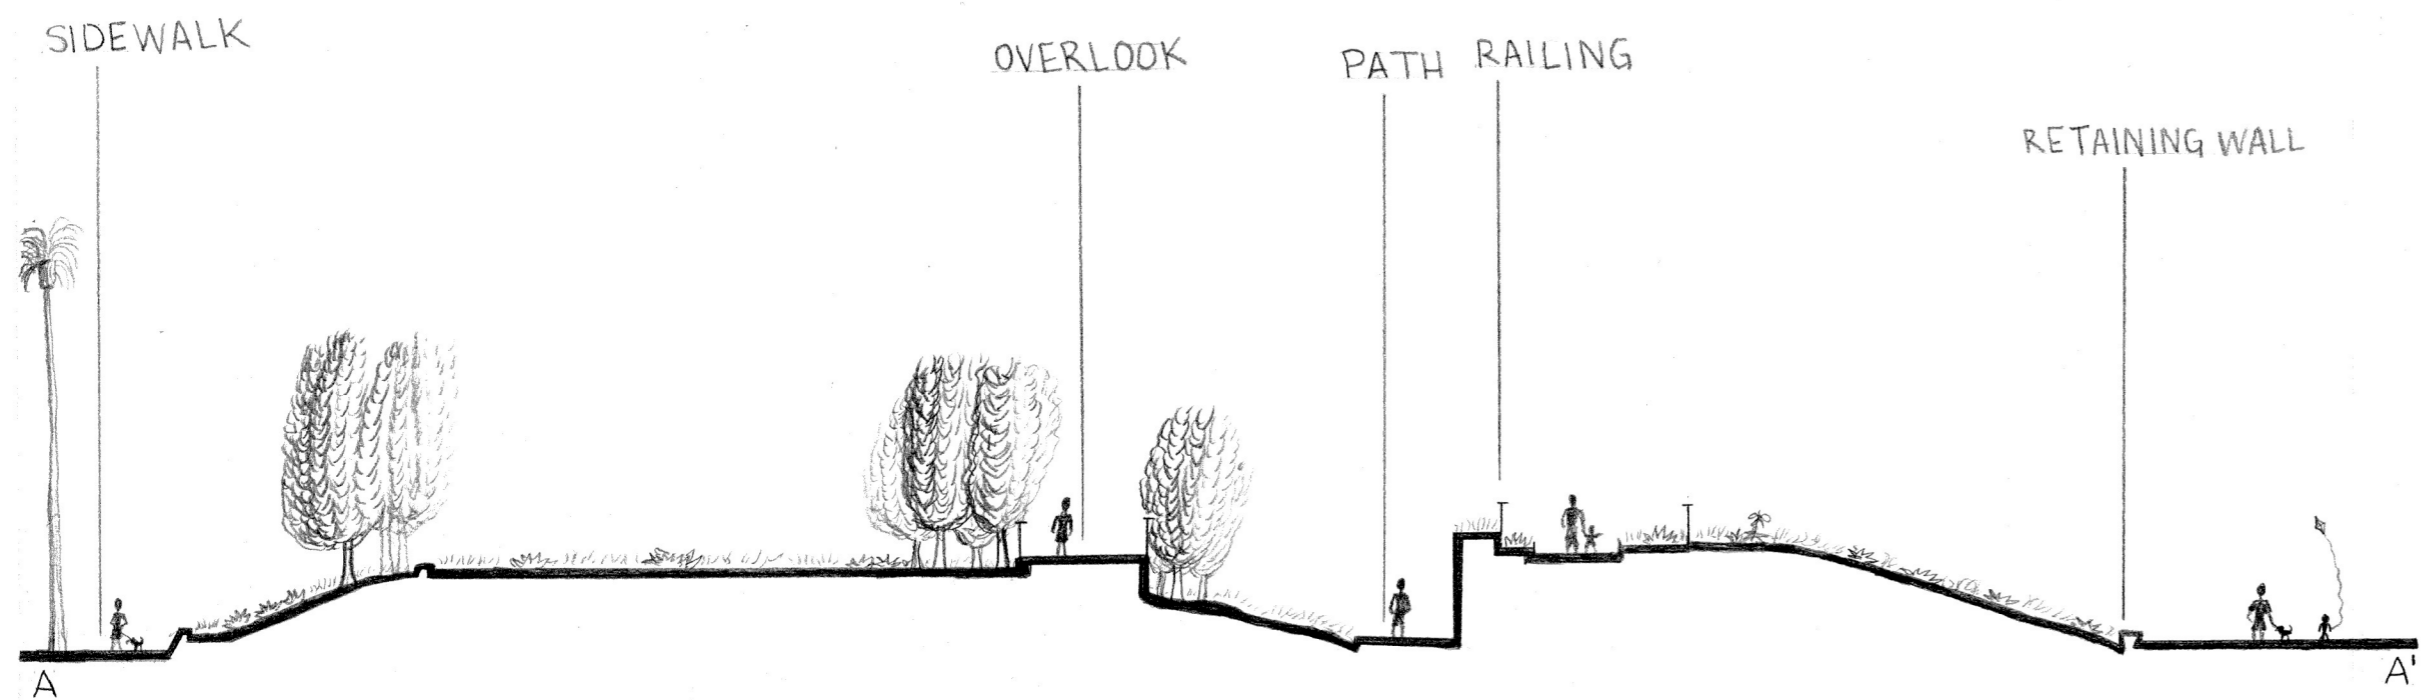

LAYOUT PLAN 4s

PERSPECTIVE

SECTION ELEVATION 4s

09.07.24	TONGVA PARK	SEE BAR SCALE
DATE	DGI DAVID SQUIRES	SCALE
APPROVAL/SCORE	DRAWN BY MARISSA VEGA	1/1
		SHEET NO.