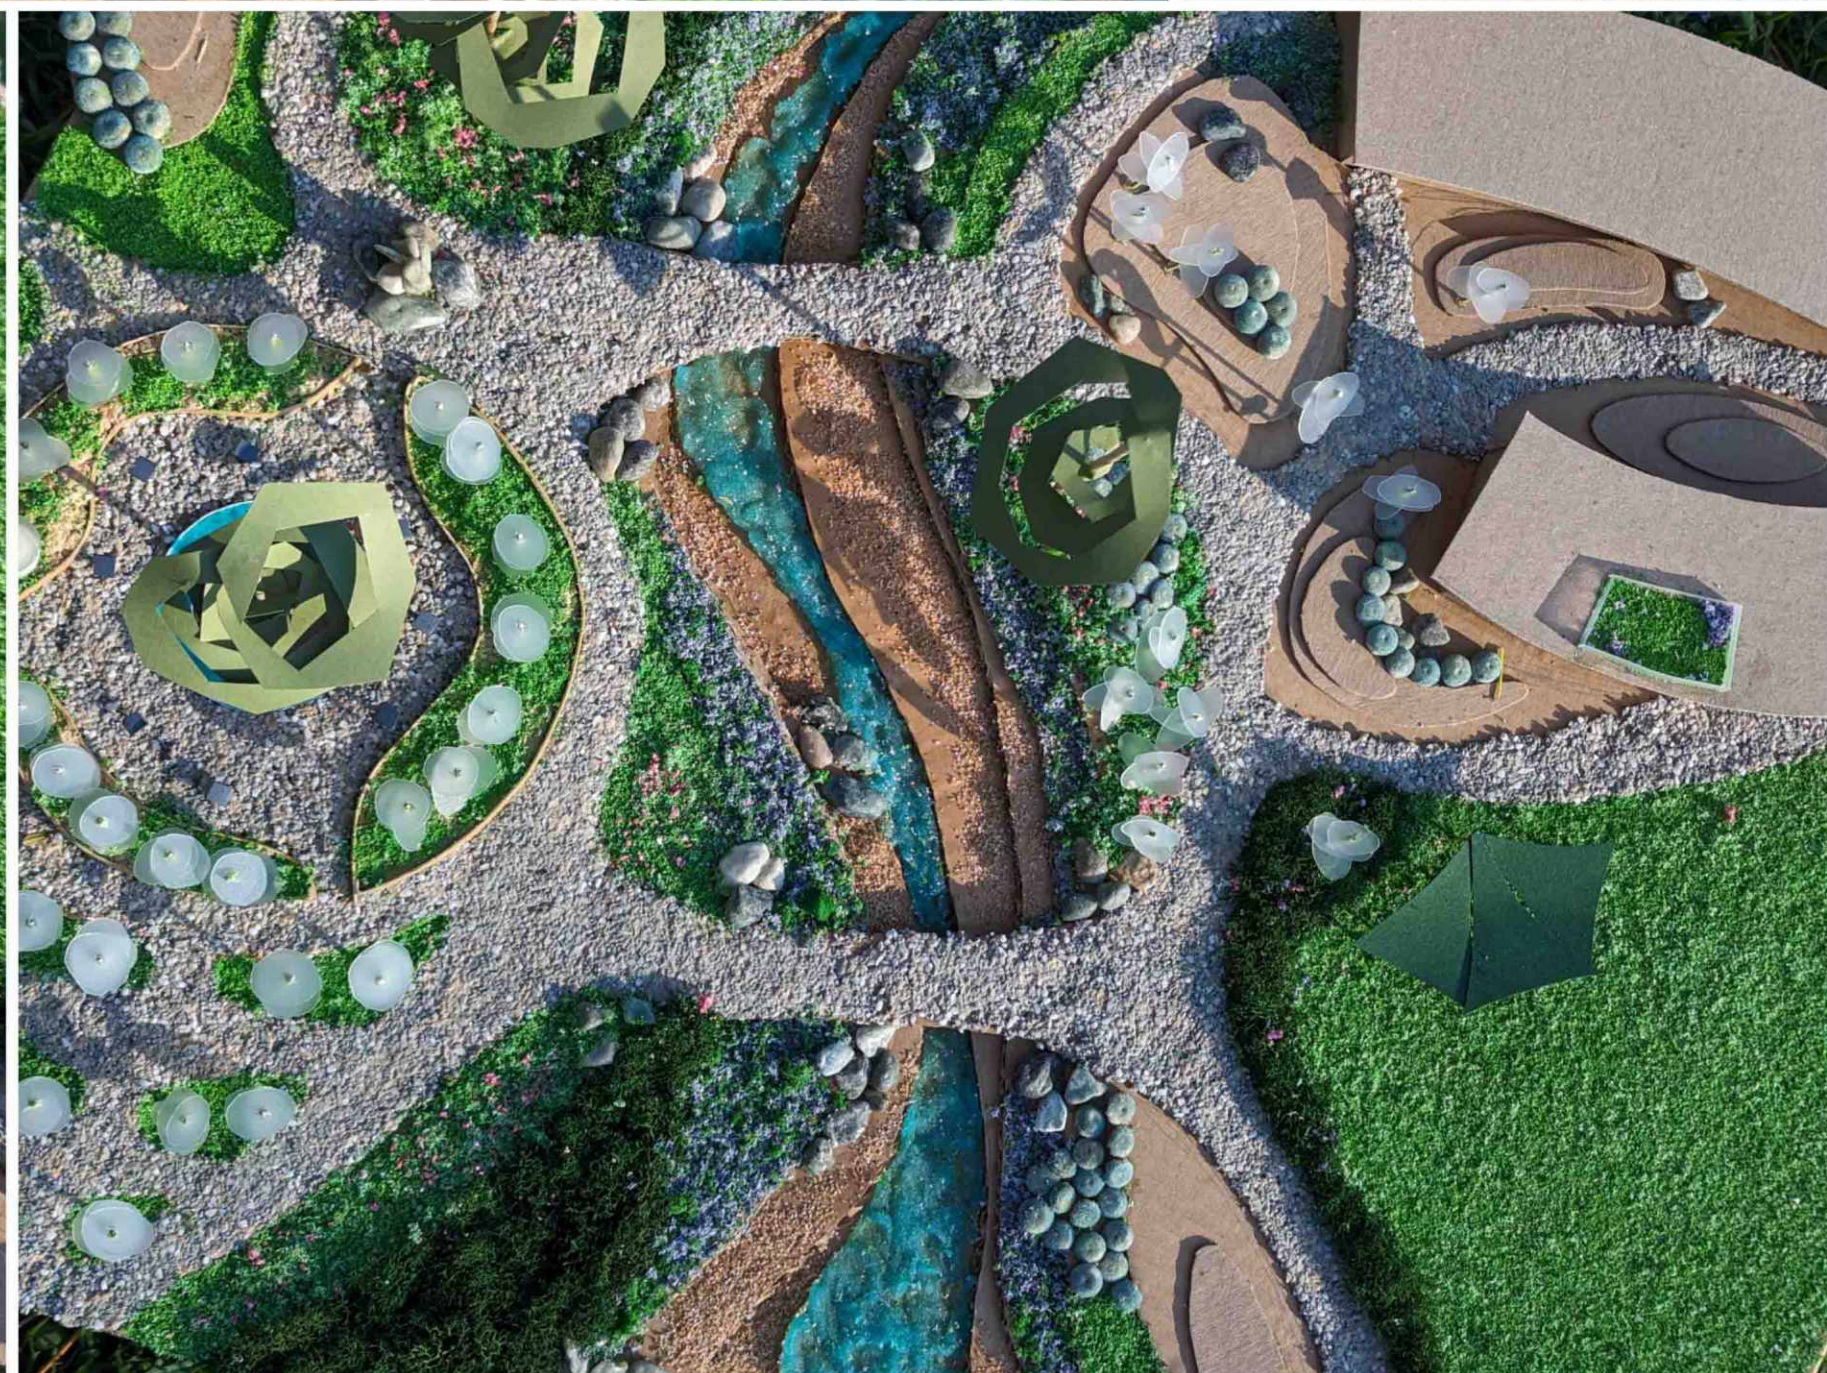

# COASTAL ELEMENTARY SCHOOL DESIGN

INTRO TO THE LANDSCAPE DESIGN PROFESSIONS

PRESENTED BY MARIIA PUGACHEVA

INSTRUCTORS: STEVE LANG, NICOLE VOLPE

LAYOUT PLAN

DRAWN BY MARIA PUGACHEVA

ENLARGEMENT 1"=20'-0" 0' 5' 10' 20'   
DRAWN BY MARIIA PUGACHEVA

SECTION/ELEVATION 1"=20'-0" 0' 5' 10' 20'

DRAWN BY MARIA PUGACHEVA

MODEL  
MARIIA PUGACHEVA

MODEL  
MARIIA PUGACHEVA

MODEL  
MARIIA PUGACHEVA

MODEL  
MARIIA PUGACHEVA

MODEL  
MARIIA PUGACHEVA

MODEL  
MARIIA PUGACHEVA