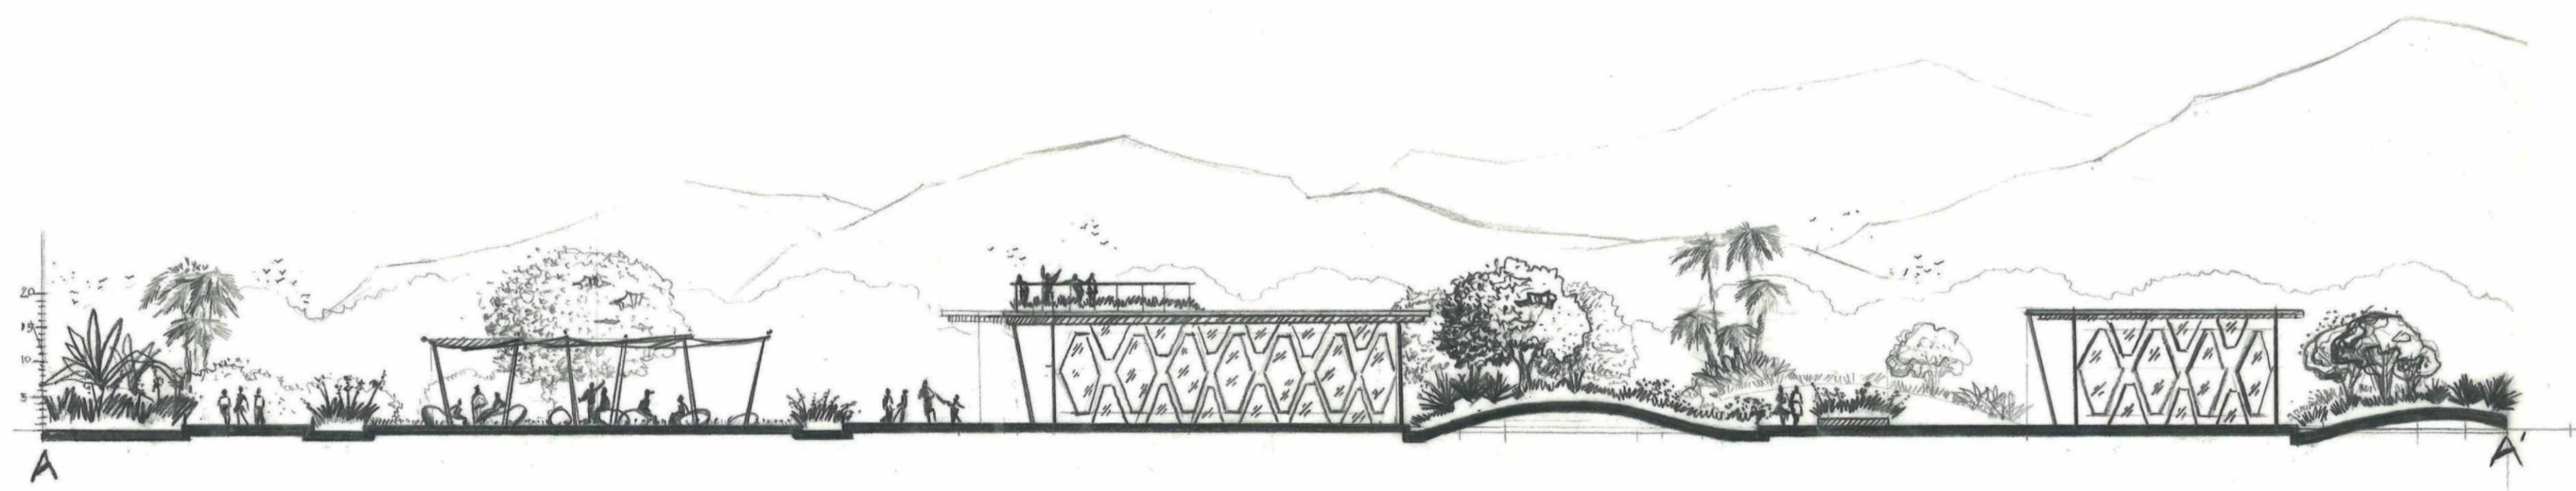

# COASTAL ELEMENTARY SCHOOL DESIGN

INTRO TO THE LANDSCAPE DESIGN PROFESSIONS

PRESENTED BY MARIIA PUGACHEVA

INSTRUCTORS: STEVE LANG, NICOLE VOLPE

LAYOUT PLAN

DRAWN BY MARIA PUGACHEVA

ENLARGEMENT 1"=20'-0" 0' 5' 10' 20'   
DRAWN BY MARIIA PUGACHEVA

SECTION/ELEVATION 1"=20'-0" 0' 5' 10' 20'

DRAWN BY MARIA PUGACHEVA

MODEL  
MARIIA PUGACHEVA

MODEL  
MARIIA PUGACHEVA

MODEL  
MARIIA PUGACHEVA

MODEL  
MARIIA PUGACHEVA

MODEL  
MARIIA PUGACHEVA

MODEL  
MARIIA PUGACHEVA

MODEL  
MARIIA PUGACHEVA