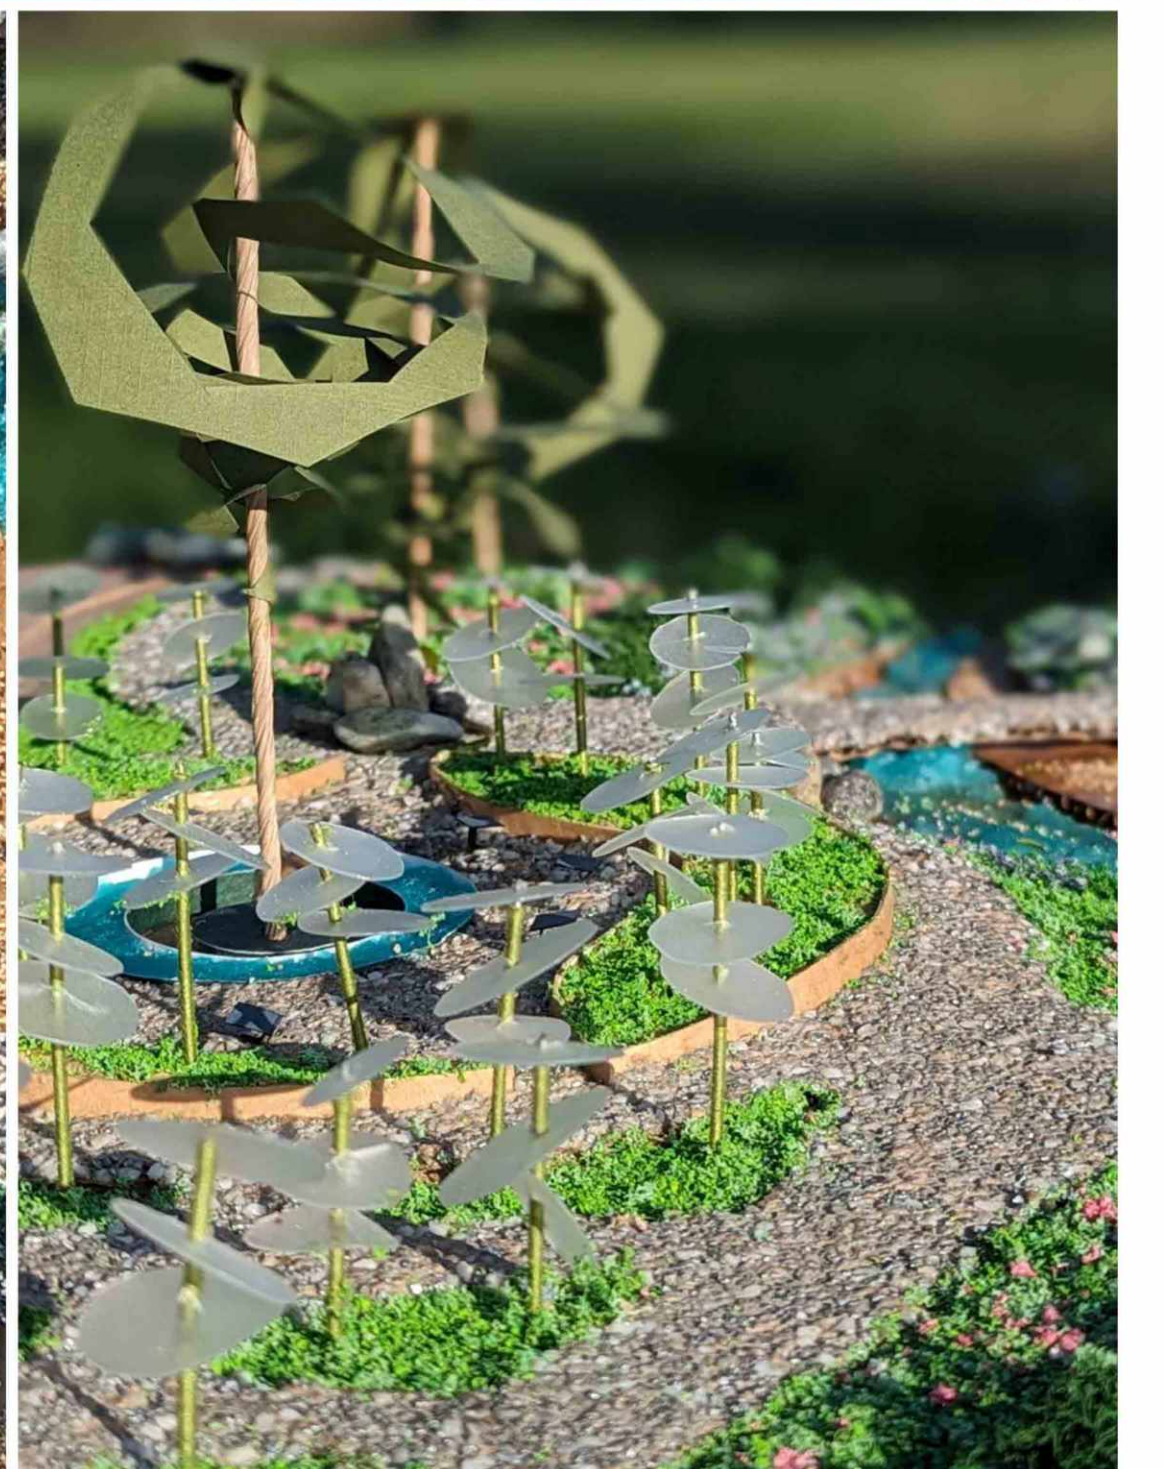

# COASTAL ELEMENTARY SCHOOL DESIGN

INTRO TO THE LANDSCAPE DESIGN PROFESSIONS

PRESENTED BY MARIIA PUGACHEVA

INSTRUCTORS: STEVE LANG, NICOLE VOLPE

LAYOUT PLAN

DRAWN BY MARIA PUGACHEVA

ENLARGEMENT 1"=20'-0" 0' 5' 10' 20'   
DRAWN BY MARIIA PUGACHEVA

SECTION/ELEVATION 1"=20'-0" 0' 5' 10' 20'

DRAWN BY MARIA PUGACHEVA

MODEL  
MARIIA PUGACHEVA

MODEL  
MARIIA PUGACHEVA

MODEL  
MARIIA PUGACHEVA

MODEL  
MARIIA PUGACHEVA

MODEL  
MARIIA PUGACHEVA

MODEL  
MARIIA PUGACHEVA