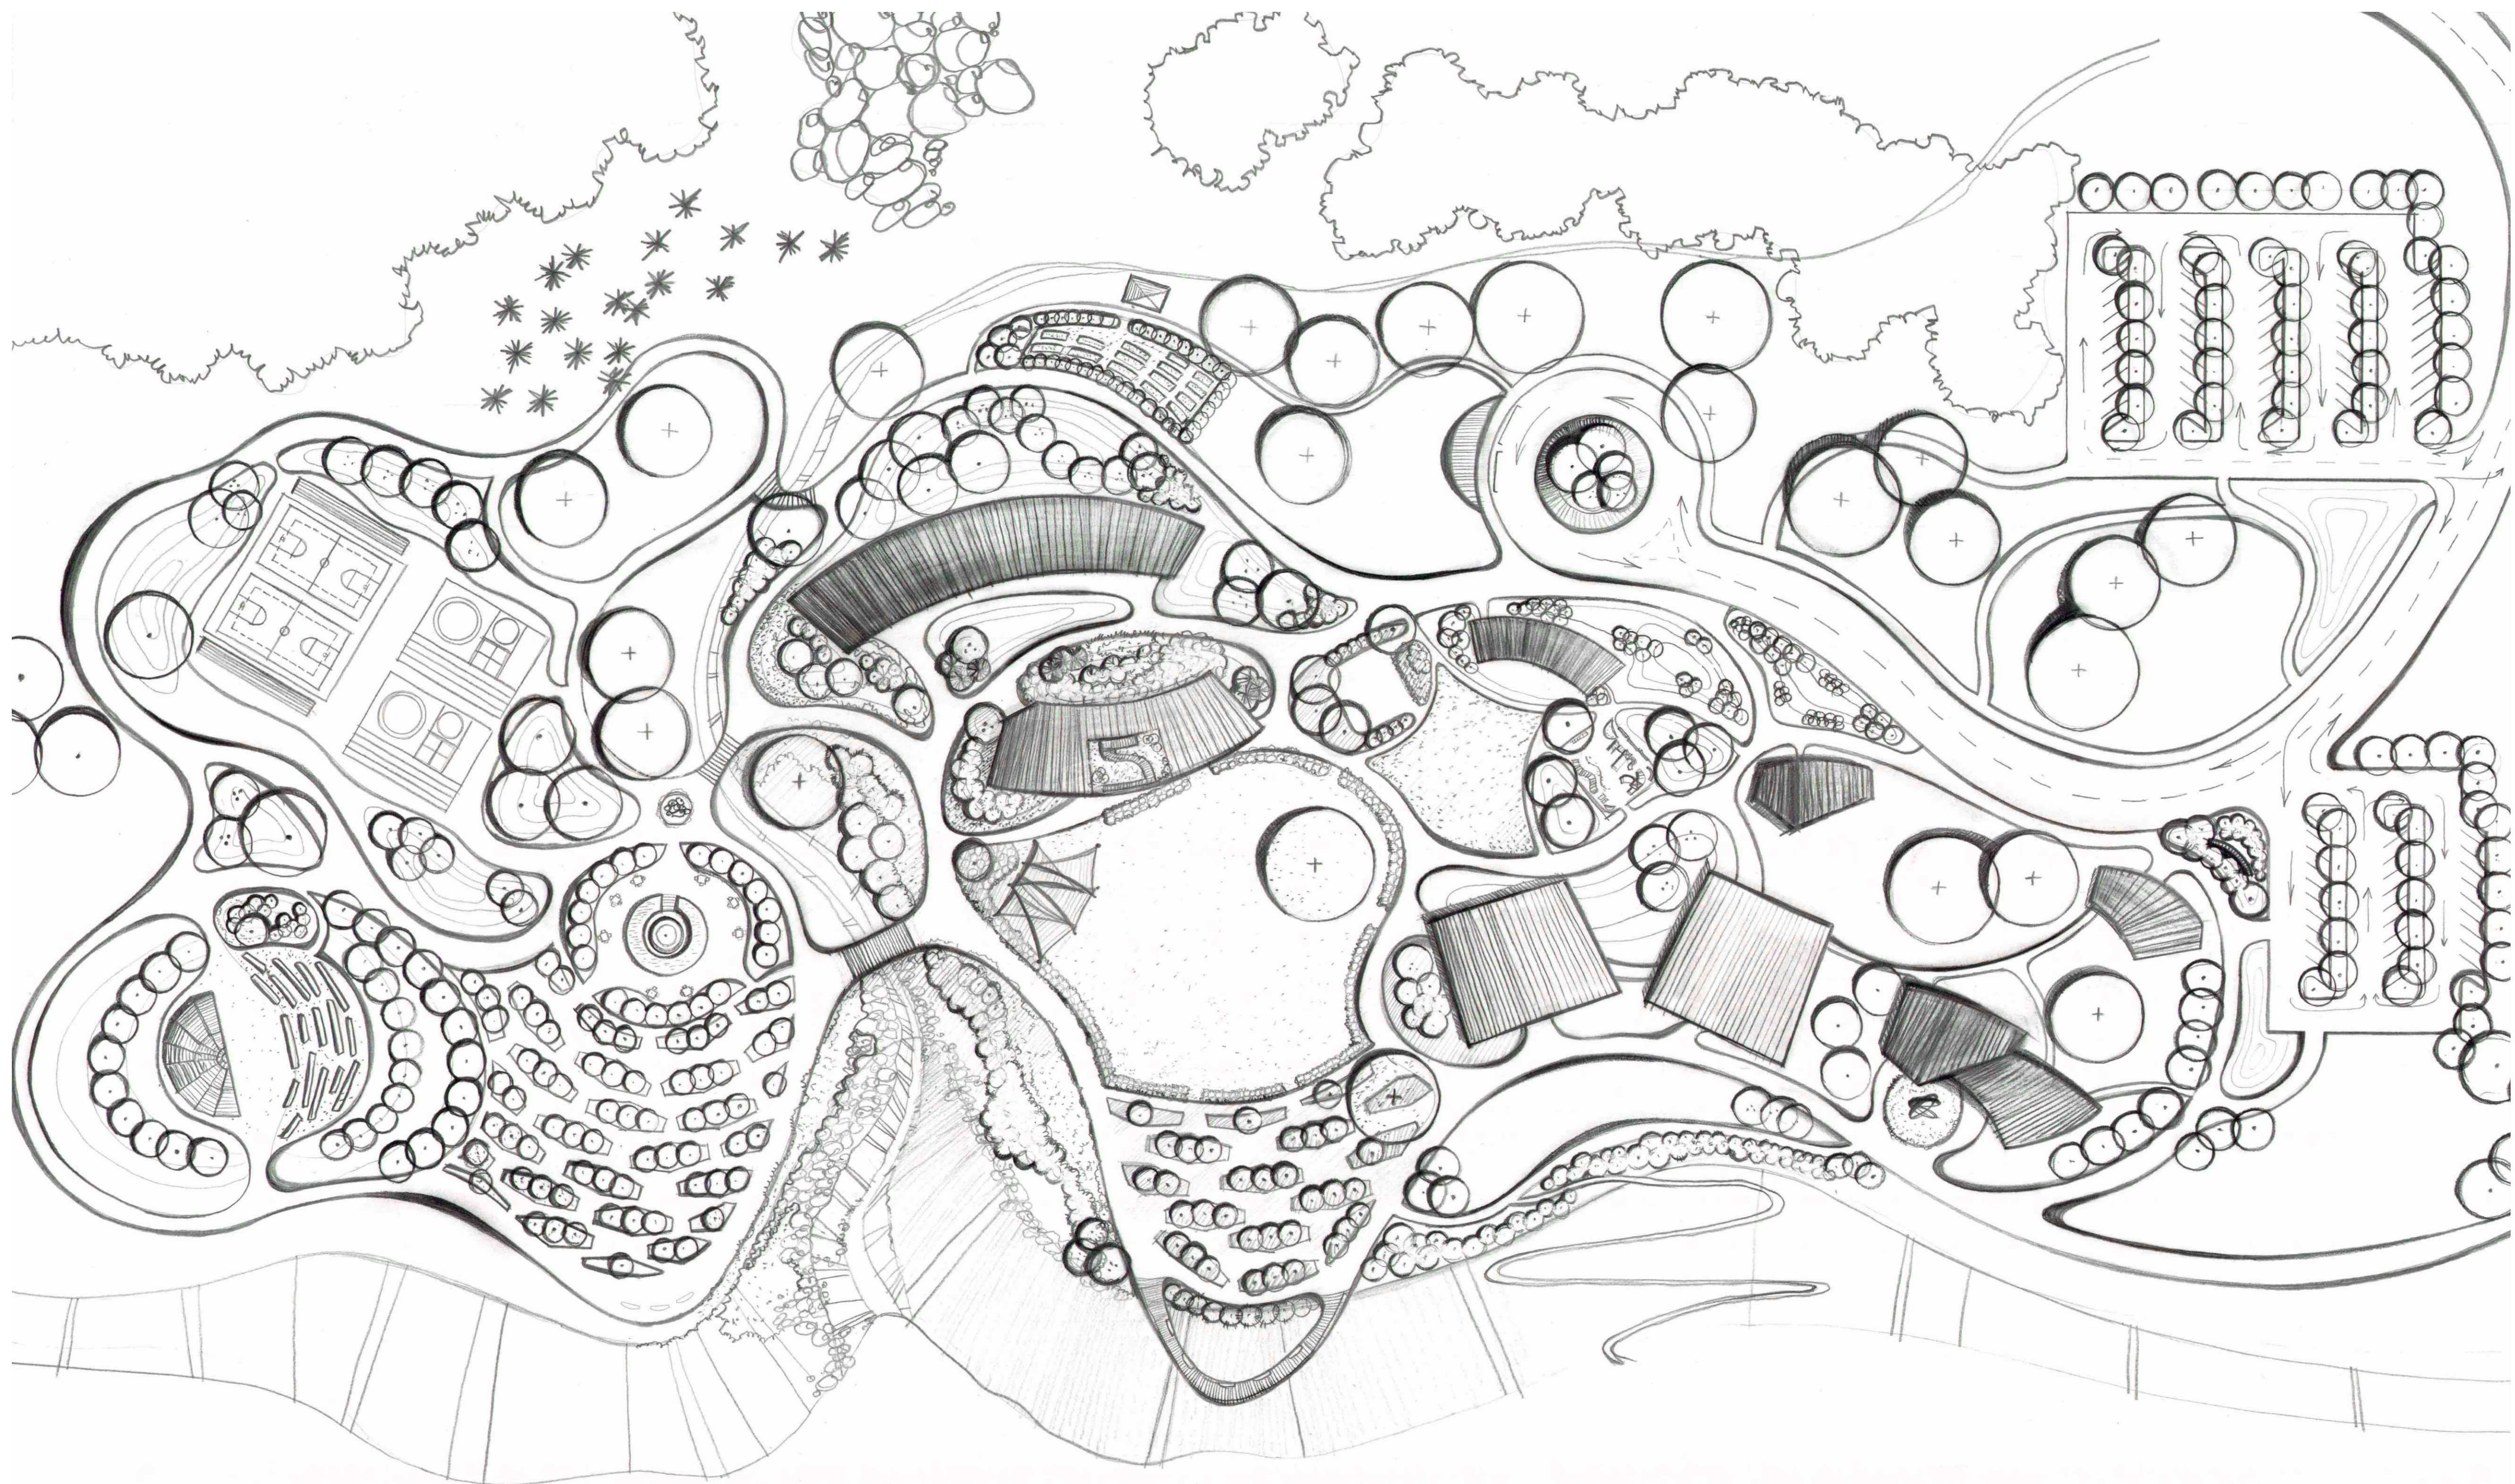

FINAL PRESENTATION

# COASTAL ELEMENTARY SCHOOL DESIGN

INTRO TO THE LANDSCAPE DESIGN PROFESSIONS

PRESENTED BY MARIIA PUGACHEVA

INSTRUCTORS: STEVE LANG, NICOLE VOLPE

LAYOUT PLAN

DRAWN BY MARIA PUGACHEVA

ENLARGEMENT 1"=20'-0" 0' 5' 10' 20'   
DRAWN BY MARIIA PUGACHEVA

SECTION/ELEVATION 1"=20'-0" 0' 5' 10' 20'

DRAWN BY MARIA PUGACHEVA

MODEL  
MARIIA PUGACHEVA

MODEL  
MARIIA PUGACHEVA

MODEL  
MARIIA PUGACHEVA

MODEL  
MARIIA PUGACHEVA

MODEL  
MARIIA PUGACHEVA

MODEL  
MARIIA PUGACHEVA

MODEL  
MARIIA PUGACHEVA