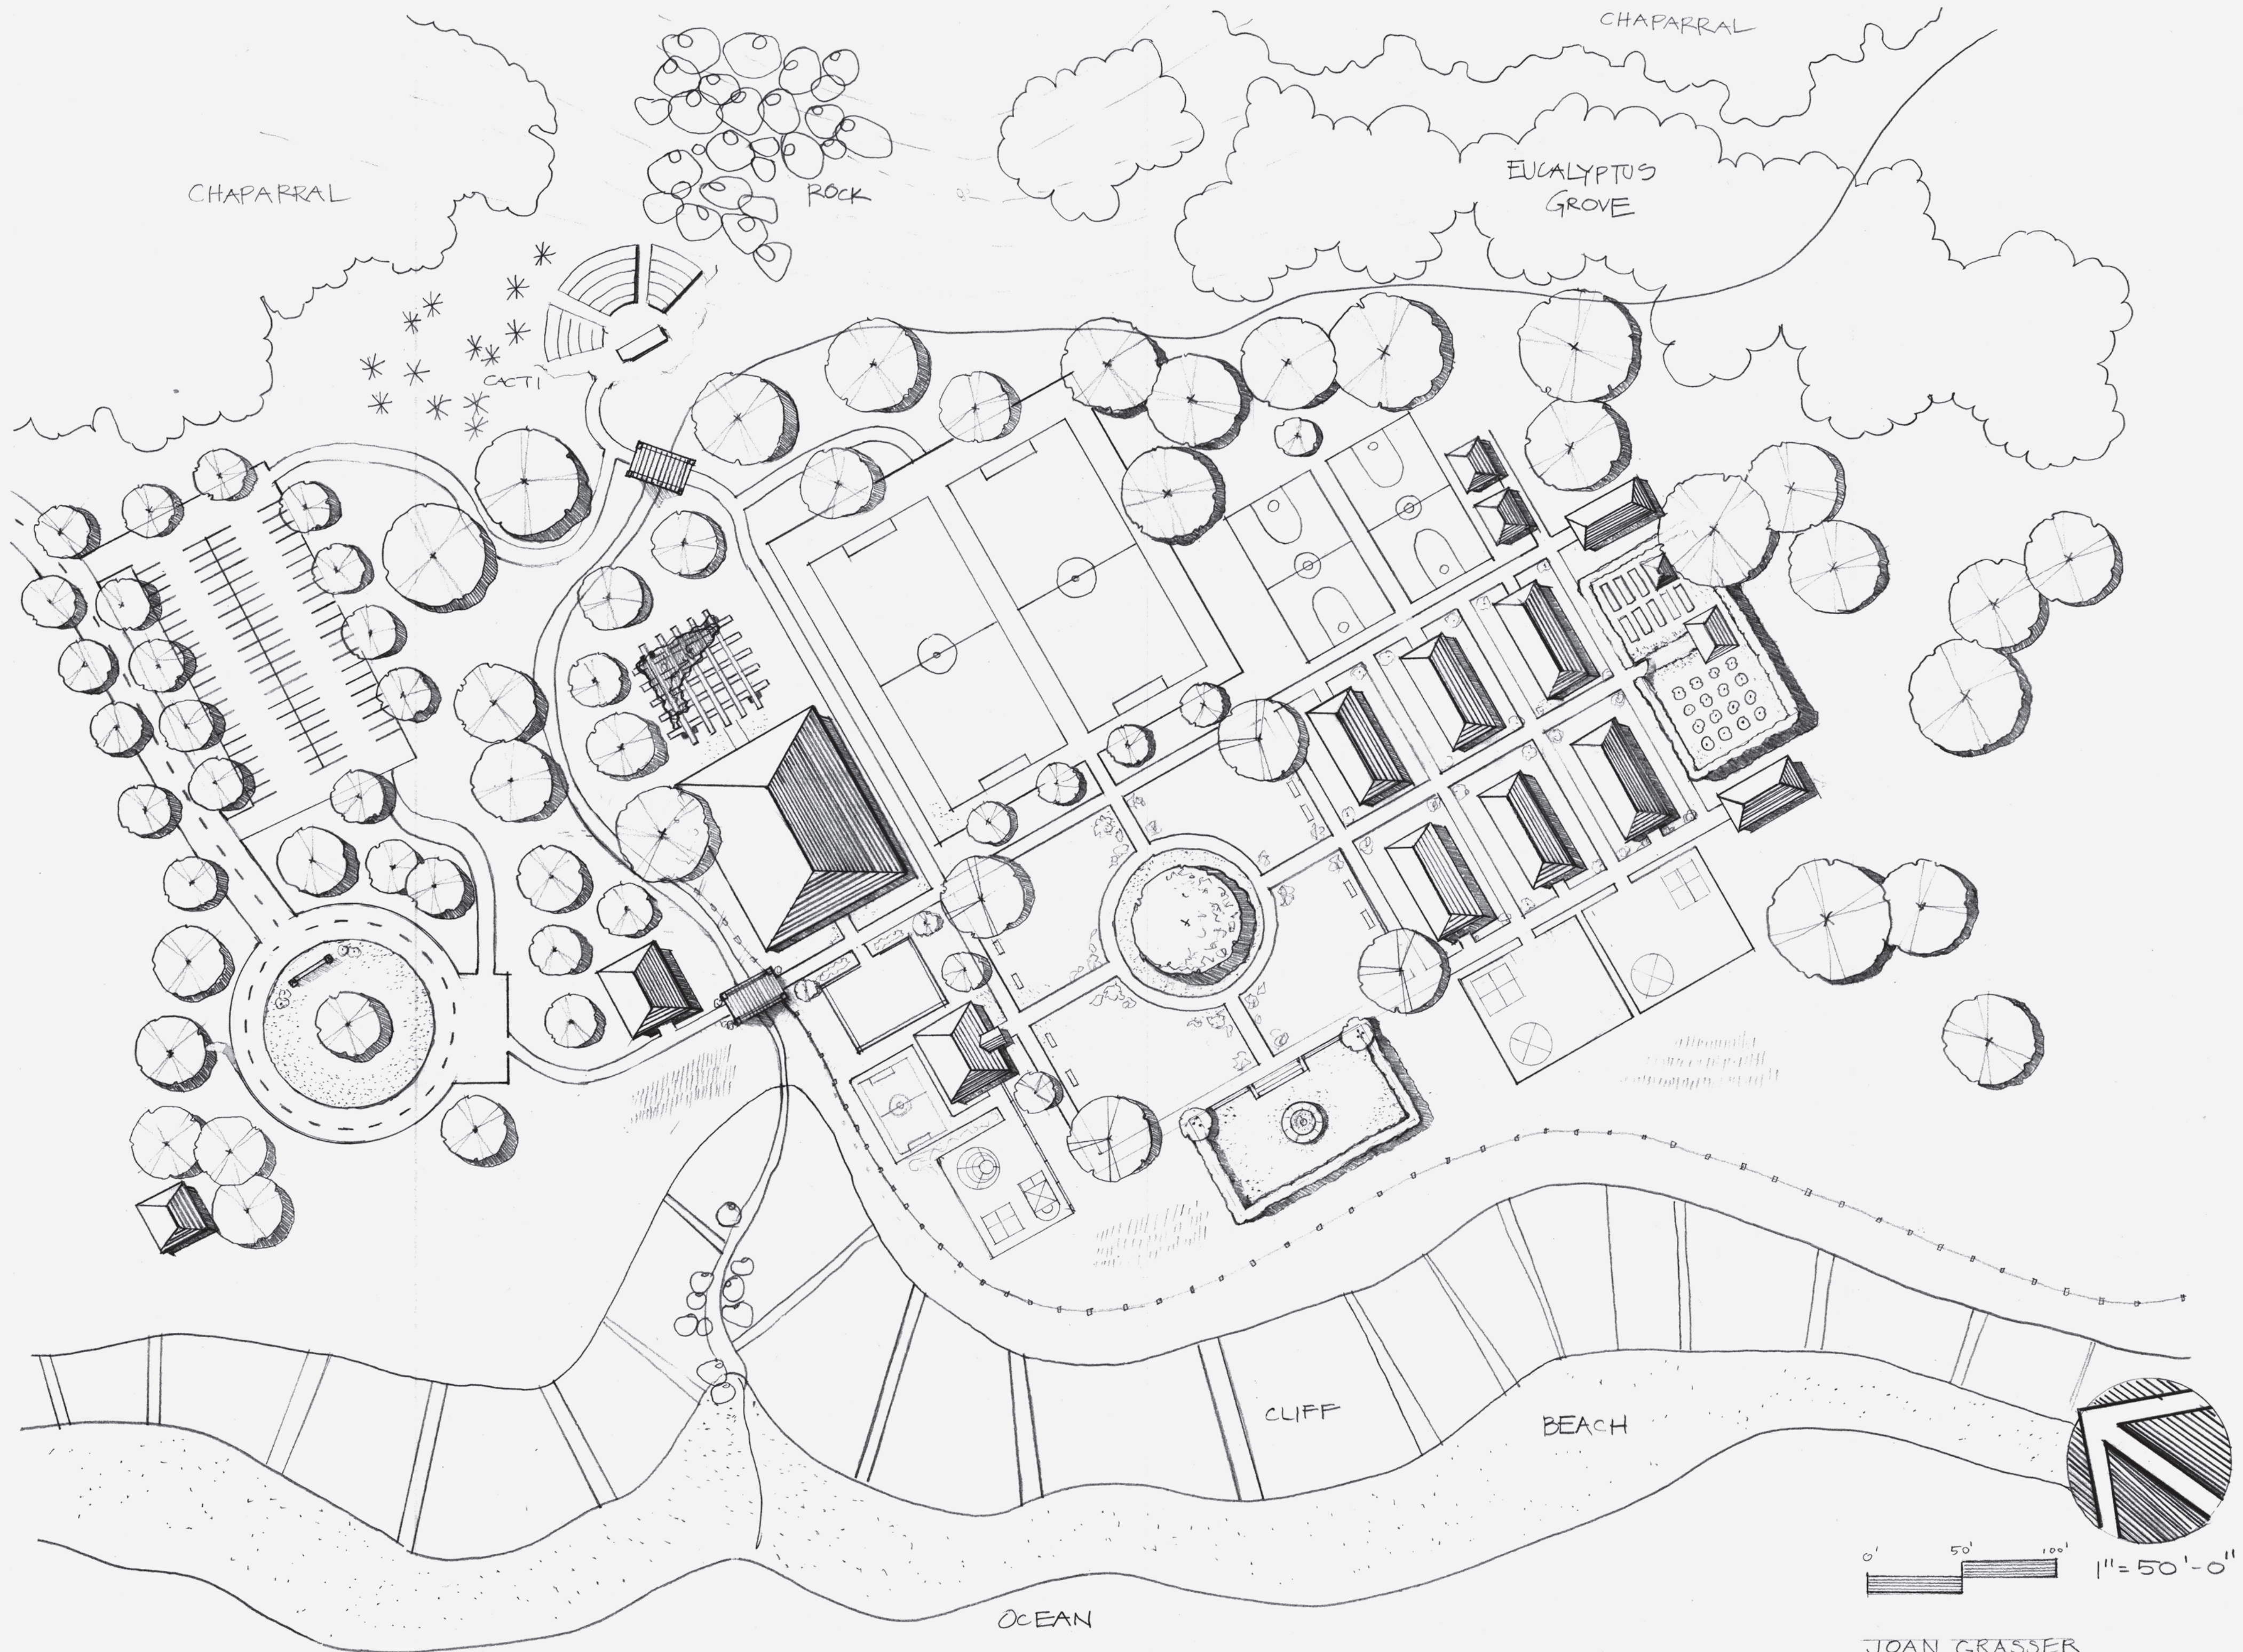

Welcome

WISE STEWARDS

ELEMENTARY SCHOOL SITE PROPOSAL

Joan Grasser | Introduction to Landscape Architecture | Fall 2023

JOAN GRASSER

6' 20' 40'
1" = 20'
JOAN GRASSER

1" = 20'

JOAN GRASSER