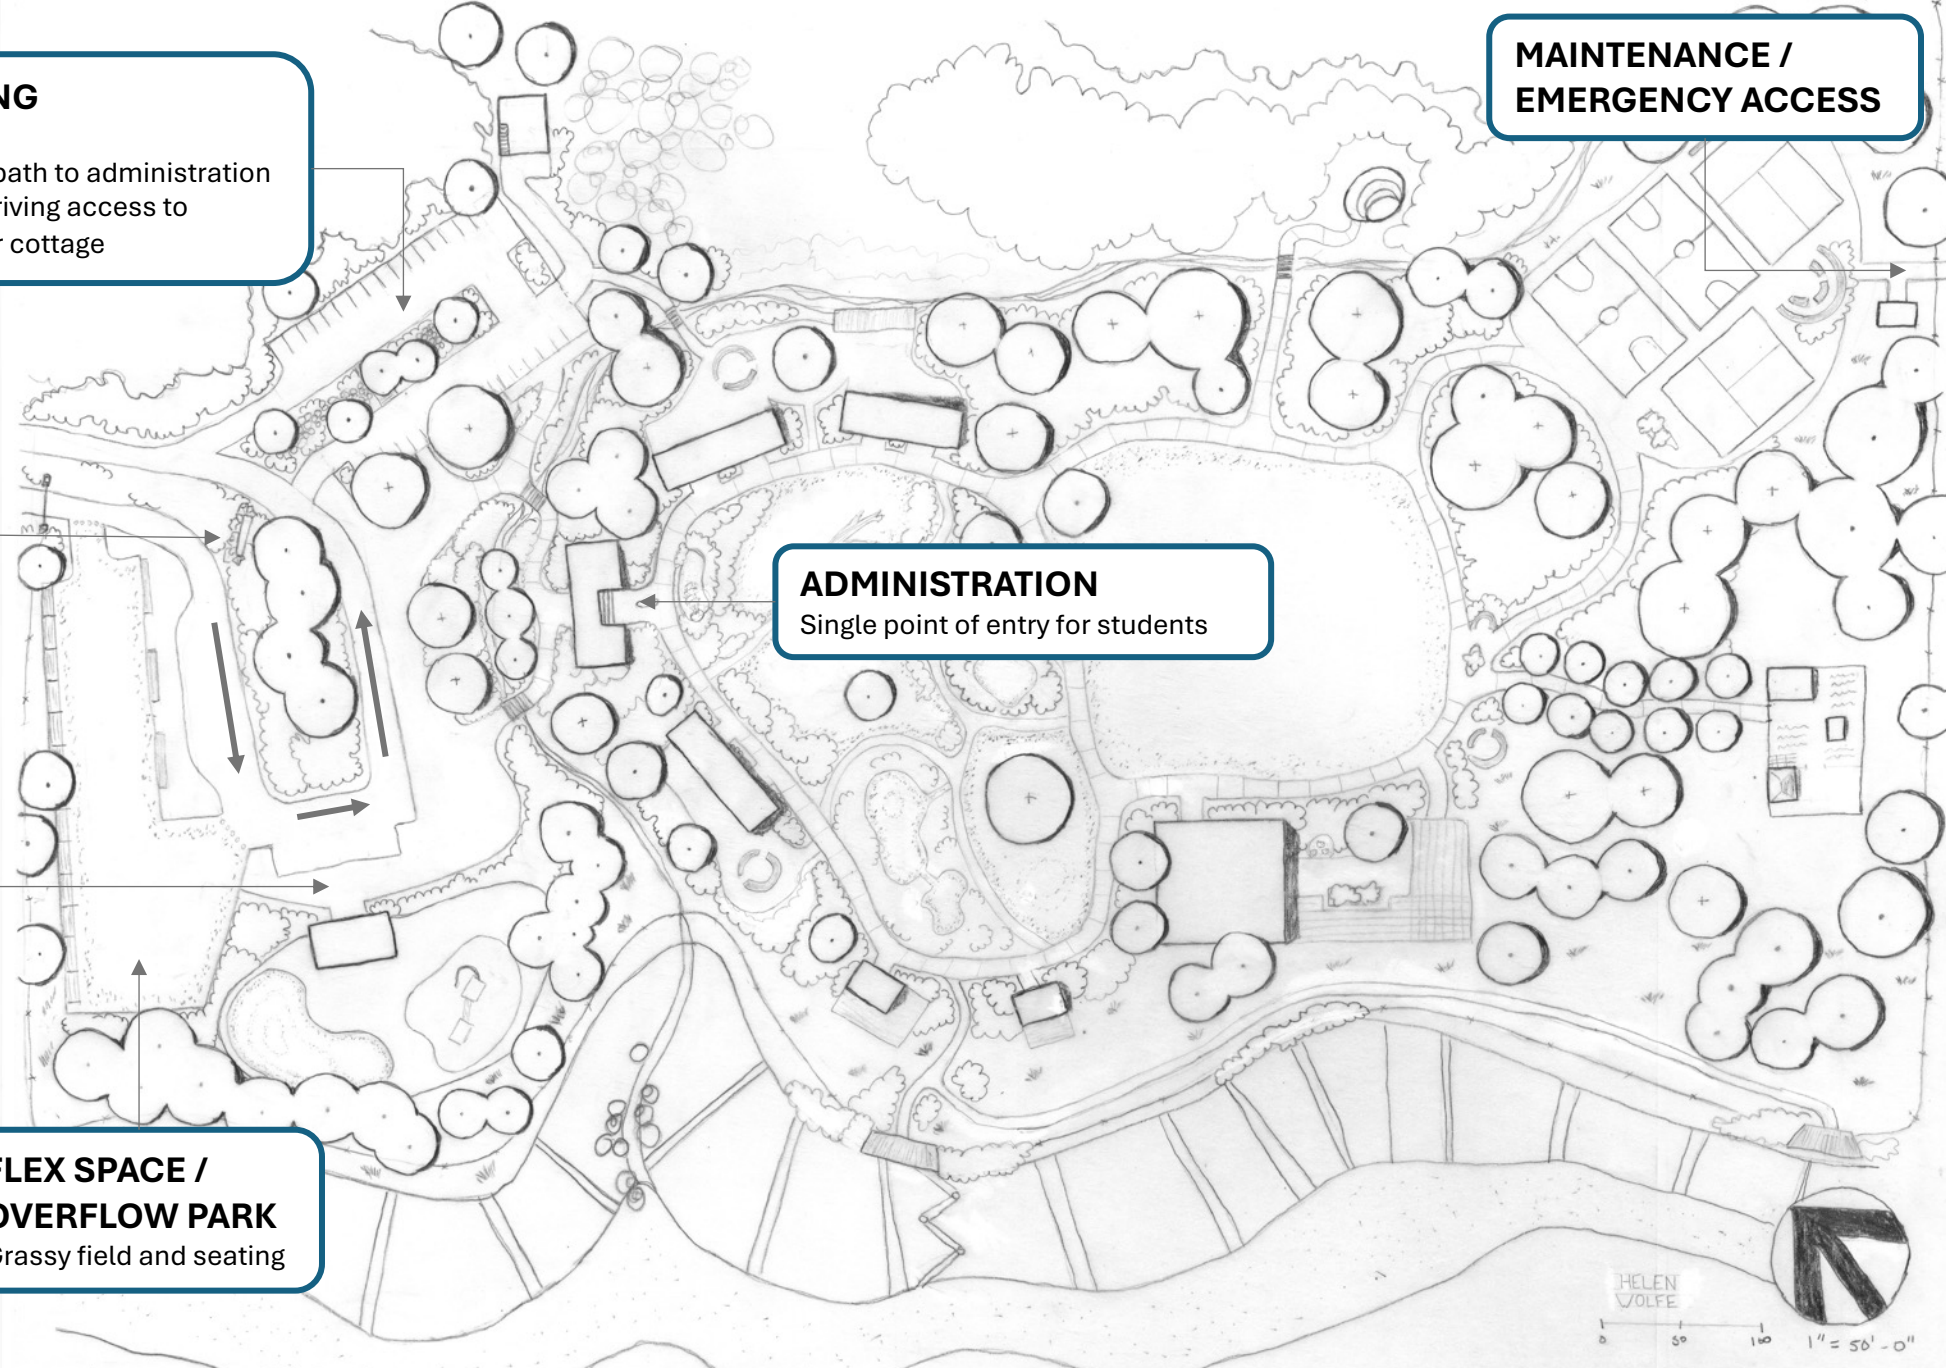

SITE PLAN

1" = 50'

INSPIRATION

**MAINTENANCE /
EMERGENCY ACCESS**

PARKING
Bioswale
Walking path to administration
Private driving access to caretaker cottage

ROUNDBOUT
Monument sign
Bus & car loading

ADMINISTRATION
Single point of entry for students

**KINDERGARTEN
ENTRY & SEATING**

**FLEX SPACE /
OVERFLOW PARK**
Grassy field and seating

ACCESS

HELEN
VOLFE
0 50 100 1" = 50'-0"

CLASSROOM 1&2
Outdoor classroom

CLASSROOM 3&4
Nature view deck

LEARNING GARDEN
Outdoor classroom
Greenhouse
Raised beds
Farmyard & shed
Composting
Orchard