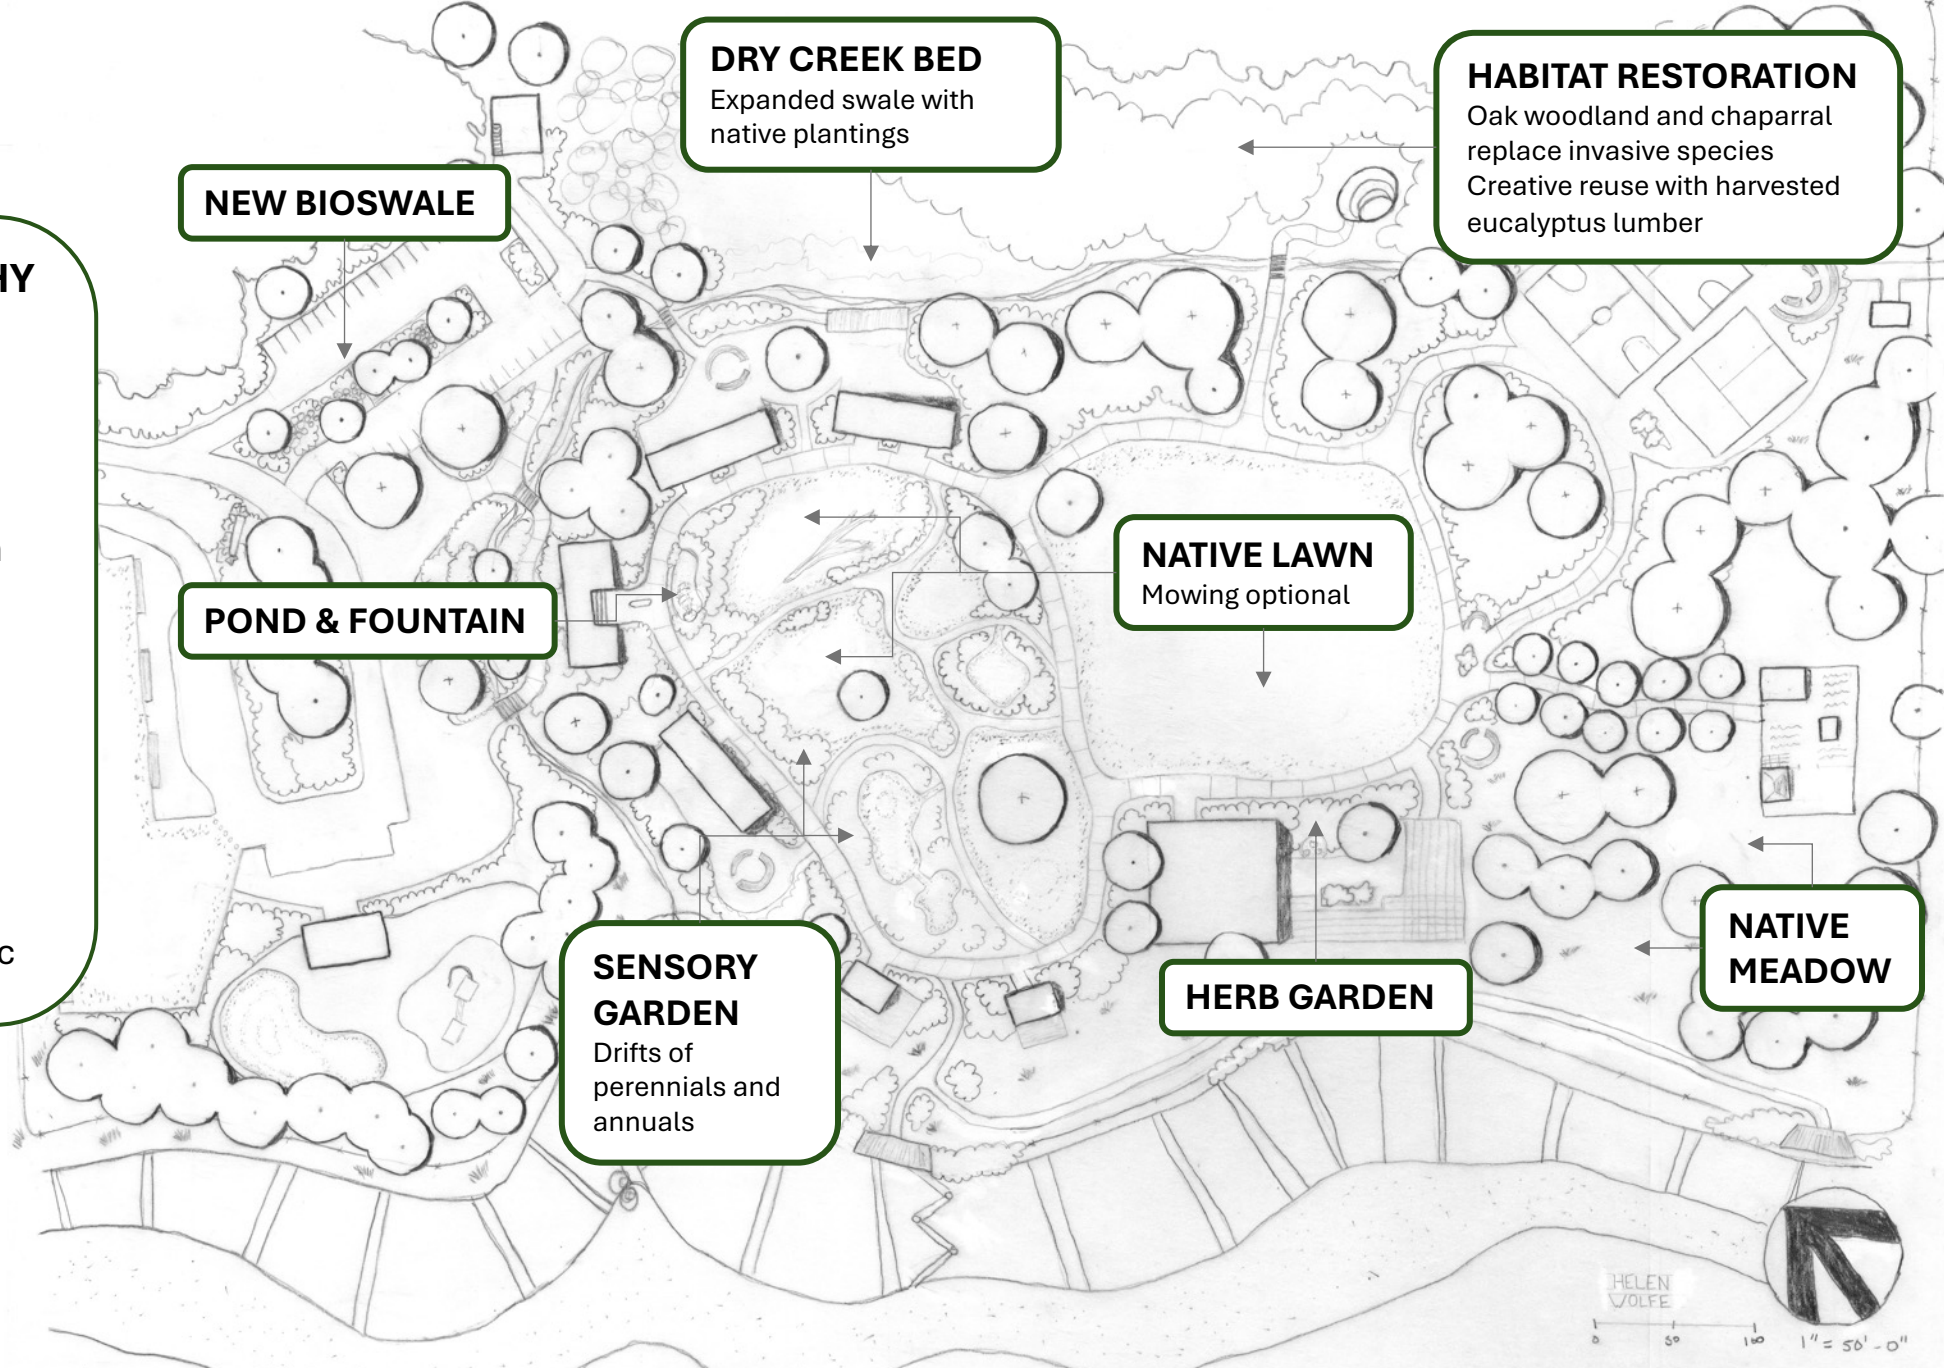

SITE PLAN

1" = 50'

INSPIRATION

**MAINTENANCE /
EMERGENCY ACCESS**

PARKING
Bioswale
Walking path to administration
Private driving access to caretaker cottage

ROUNDBOUT
Monument sign
Bus & car loading

ADMINISTRATION
Single point of entry for students

**KINDERGARTEN
ENTRY & SEATING**

**FLEX SPACE /
OVERFLOW PARK**
Grassy field and seating

ACCESS

HELEN
VOLFE
0 50 100 1" = 50'-0"

CLASSROOM 1&2
Outdoor classroom

CLASSROOM 3&4
Nature view deck

LEARNING GARDEN
Outdoor classroom
Greenhouse
Raised beds
Farmyard & shed
Composting
Orchard

CLASSROOM 5&6
Outdoor classroom

KINDERGARTEN

OUTDOOR CLASSROOM

ART STUDIO & LIBRARY

NATURE TRAIL
Beach access
Viewing decks

LEARNING

PLANTING PHILOSOPHY

- Native and climate-adapted plants
- Serene palette of purple, blue, cream, yellow in learning spaces
- Pops of red and orange in high-energy areas (entry, play garden)
- Dense plantings retreat outside central “village” into natural grassland
- Restoration of meadows, chaparral and oak woodland
- Managed using all organic methods

PLANTING & HABITAT

PLAY

**CARETAKER
COTTAGE**

AMPITHEATER

MAINTENANCE

MULTIPURPOSE / CAFETERIA
Shaded eating area
Ocean views

**BUILT
ENVIRONMENT**

HELEN
VOLFE
0 50 100 1" = 50' - 0"