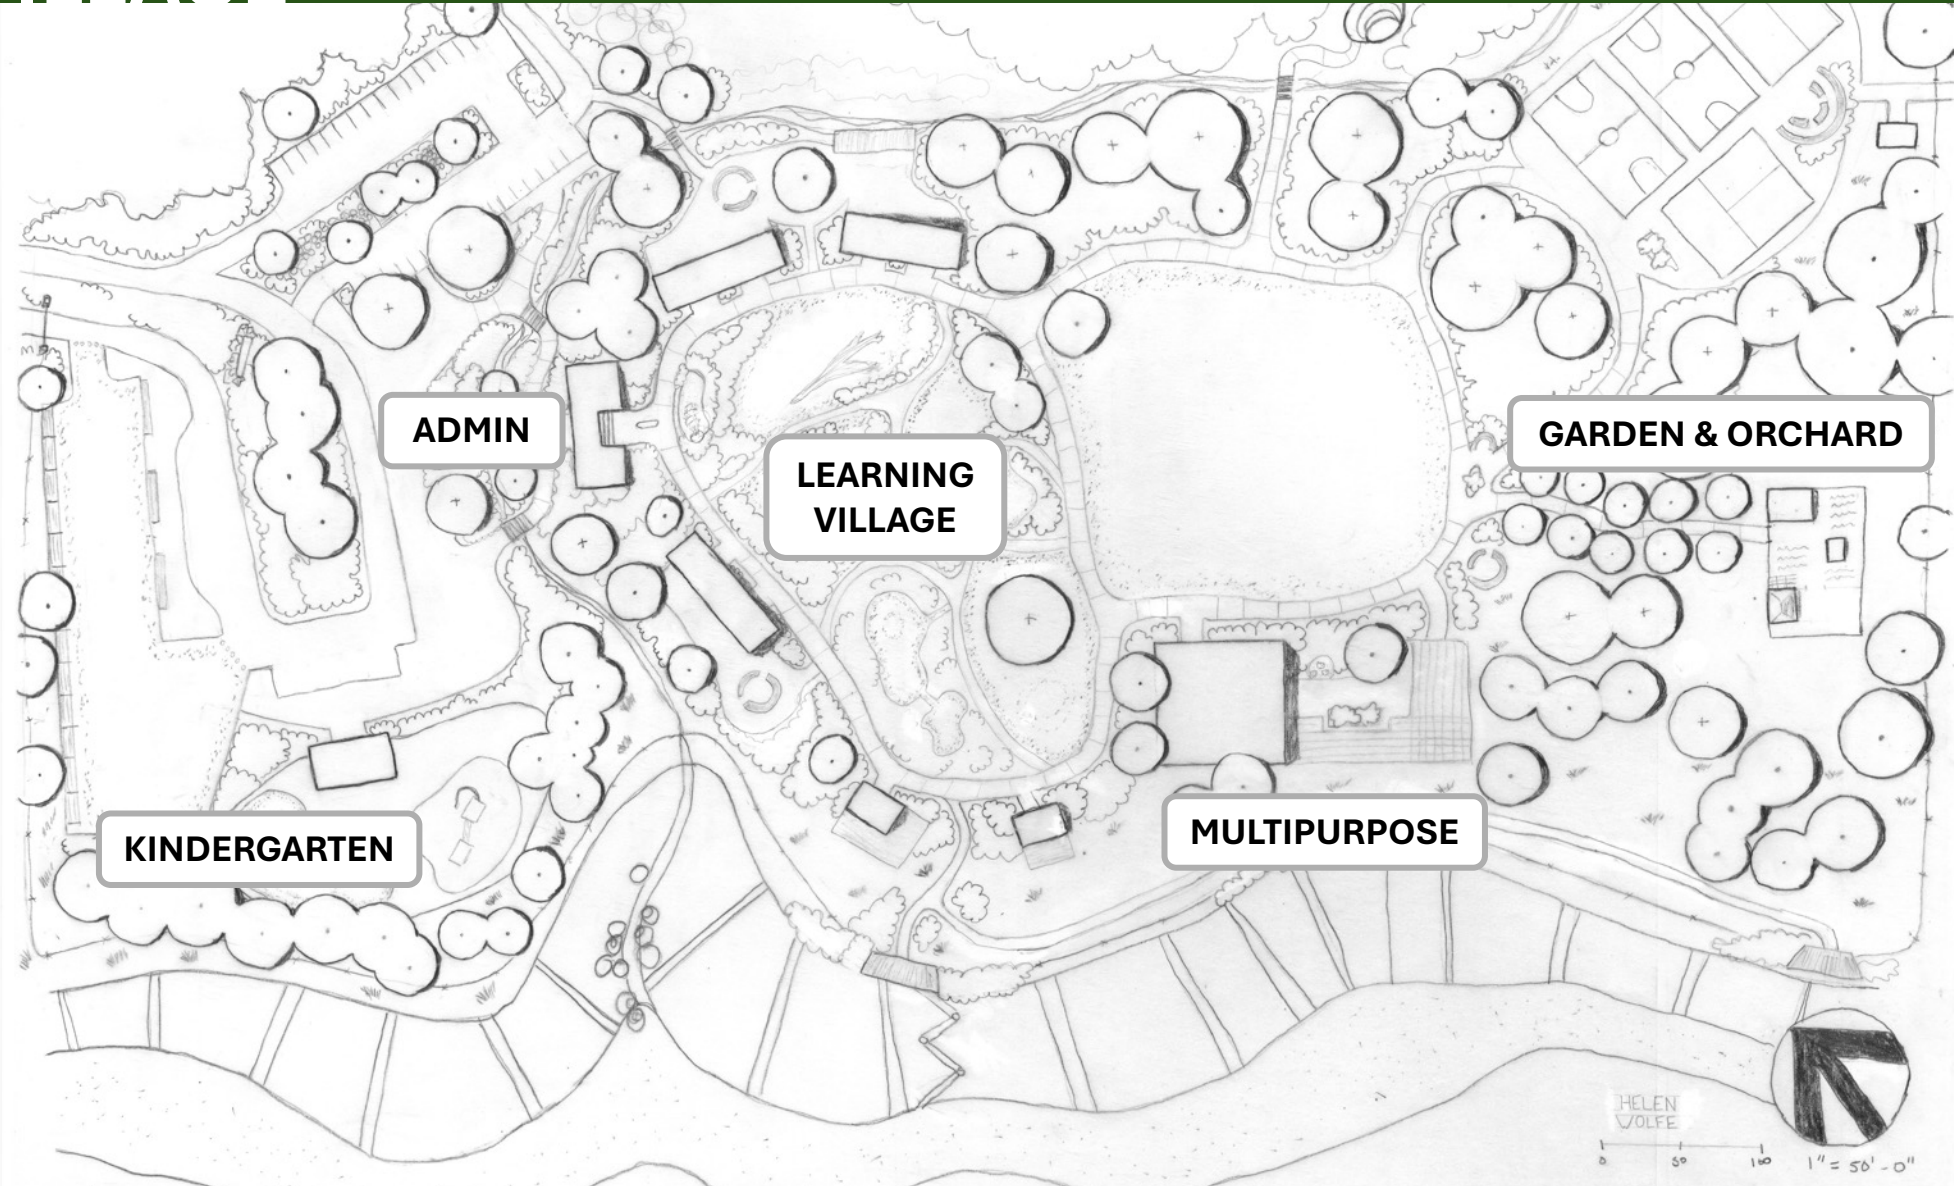

CENTRAL COAST ELEMENTARY

“LEARNING VILLAGE” CONCEPT

MAIN ENTRY

ADMIN

LEARNING
VILLAGE

GARDEN & ORCHARD

KINDERGARTEN

MULTIPURPOSE

SITE PLAN

1" = 50'

INSPIRATION

**MAINTENANCE /
EMERGENCY ACCESS**

PARKING
Bioswale
Walking path to administration
Private driving access to caretaker cottage

ROUNDBOUT
Monument sign
Bus & car loading

ADMINISTRATION
Single point of entry for students

**KINDERGARTEN
ENTRY & SEATING**

**FLEX SPACE /
OVERFLOW PARK**
Grassy field and seating

ACCESS

HELEN
VOLFE
0 50 100 1" = 50'-0"

CLASSROOM 1&2
Outdoor classroom

CLASSROOM 3&4
Nature view deck

LEARNING GARDEN
Outdoor classroom
Greenhouse
Raised beds
Farmyard & shed
Composting
Orchard

PLANTING & HABITAT

PLAY

**CARETAKER
COTTAGE**

AMPITHEATER

MAINTENANCE

MULTIPURPOSE / CAFETERIA
Shaded eating area
Ocean views

**BUILT
ENVIRONMENT**

HELEN
VOLFE
0 50 100 1" = 50' - 0"