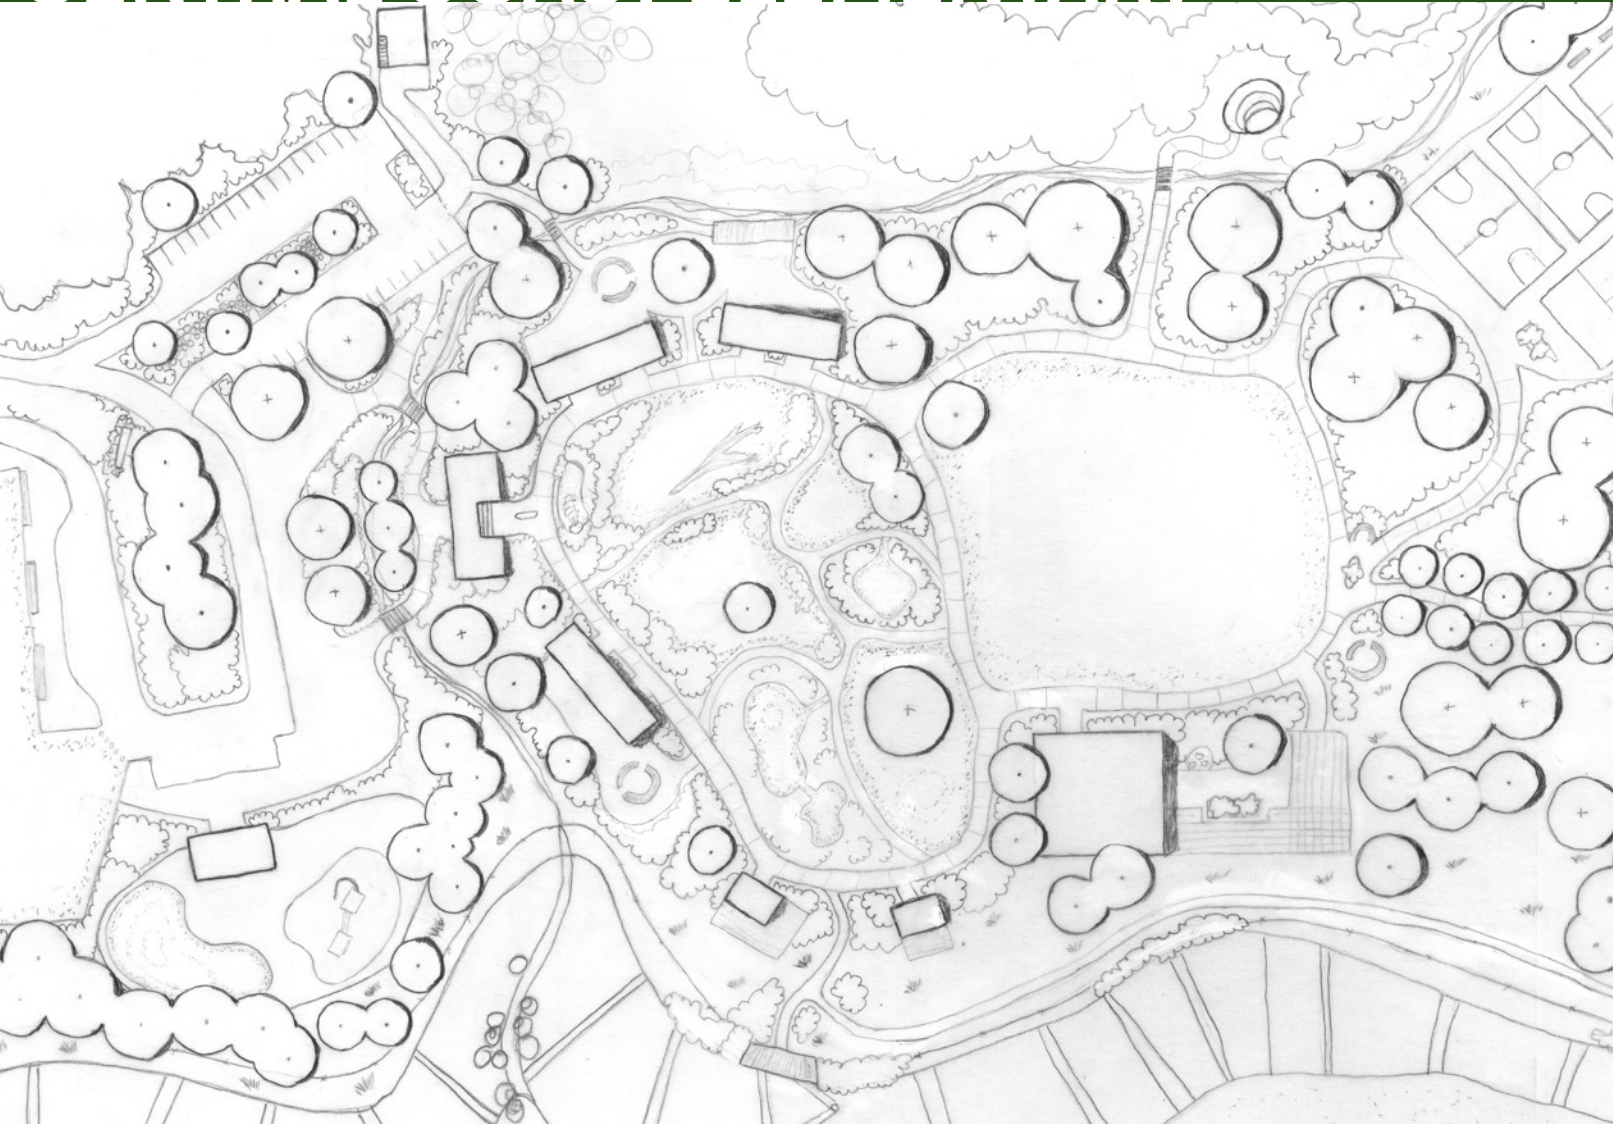

CENTRAL COAST ELEMENTARY

“LEARNING VILLAGE” CONCEPT

MAIN ENTRY

ADMIN

LEARNING
VILLAGE

GARDEN & ORCHARD

KINDERGARTEN

MULTIPURPOSE

SITE PLAN

1" = 50'

INSPIRATION

**MAINTENANCE /
EMERGENCY ACCESS**

PARKING
Bioswale
Walking path to administration
Private driving access to caretaker cottage

ROUNDBOUT
Monument sign
Bus & car loading

ADMINISTRATION
Single point of entry for students

**KINDERGARTEN
ENTRY & SEATING**

**FLEX SPACE /
OVERFLOW PARK**
Grassy field and seating

ACCESS

HELEN
VOLFE
0 50 100 1" = 50'-0"

CLASSROOM 1&2
Outdoor classroom

CLASSROOM 3&4
Nature view deck

LEARNING GARDEN
Outdoor classroom
Greenhouse
Raised beds
Farmyard & shed
Composting
Orchard

ENLARGEMENT

ENLARGEMENT

1" = 20'

SECTION

SECTION

MODEL

THANK YOU

Slide 3, clockwise from top left: