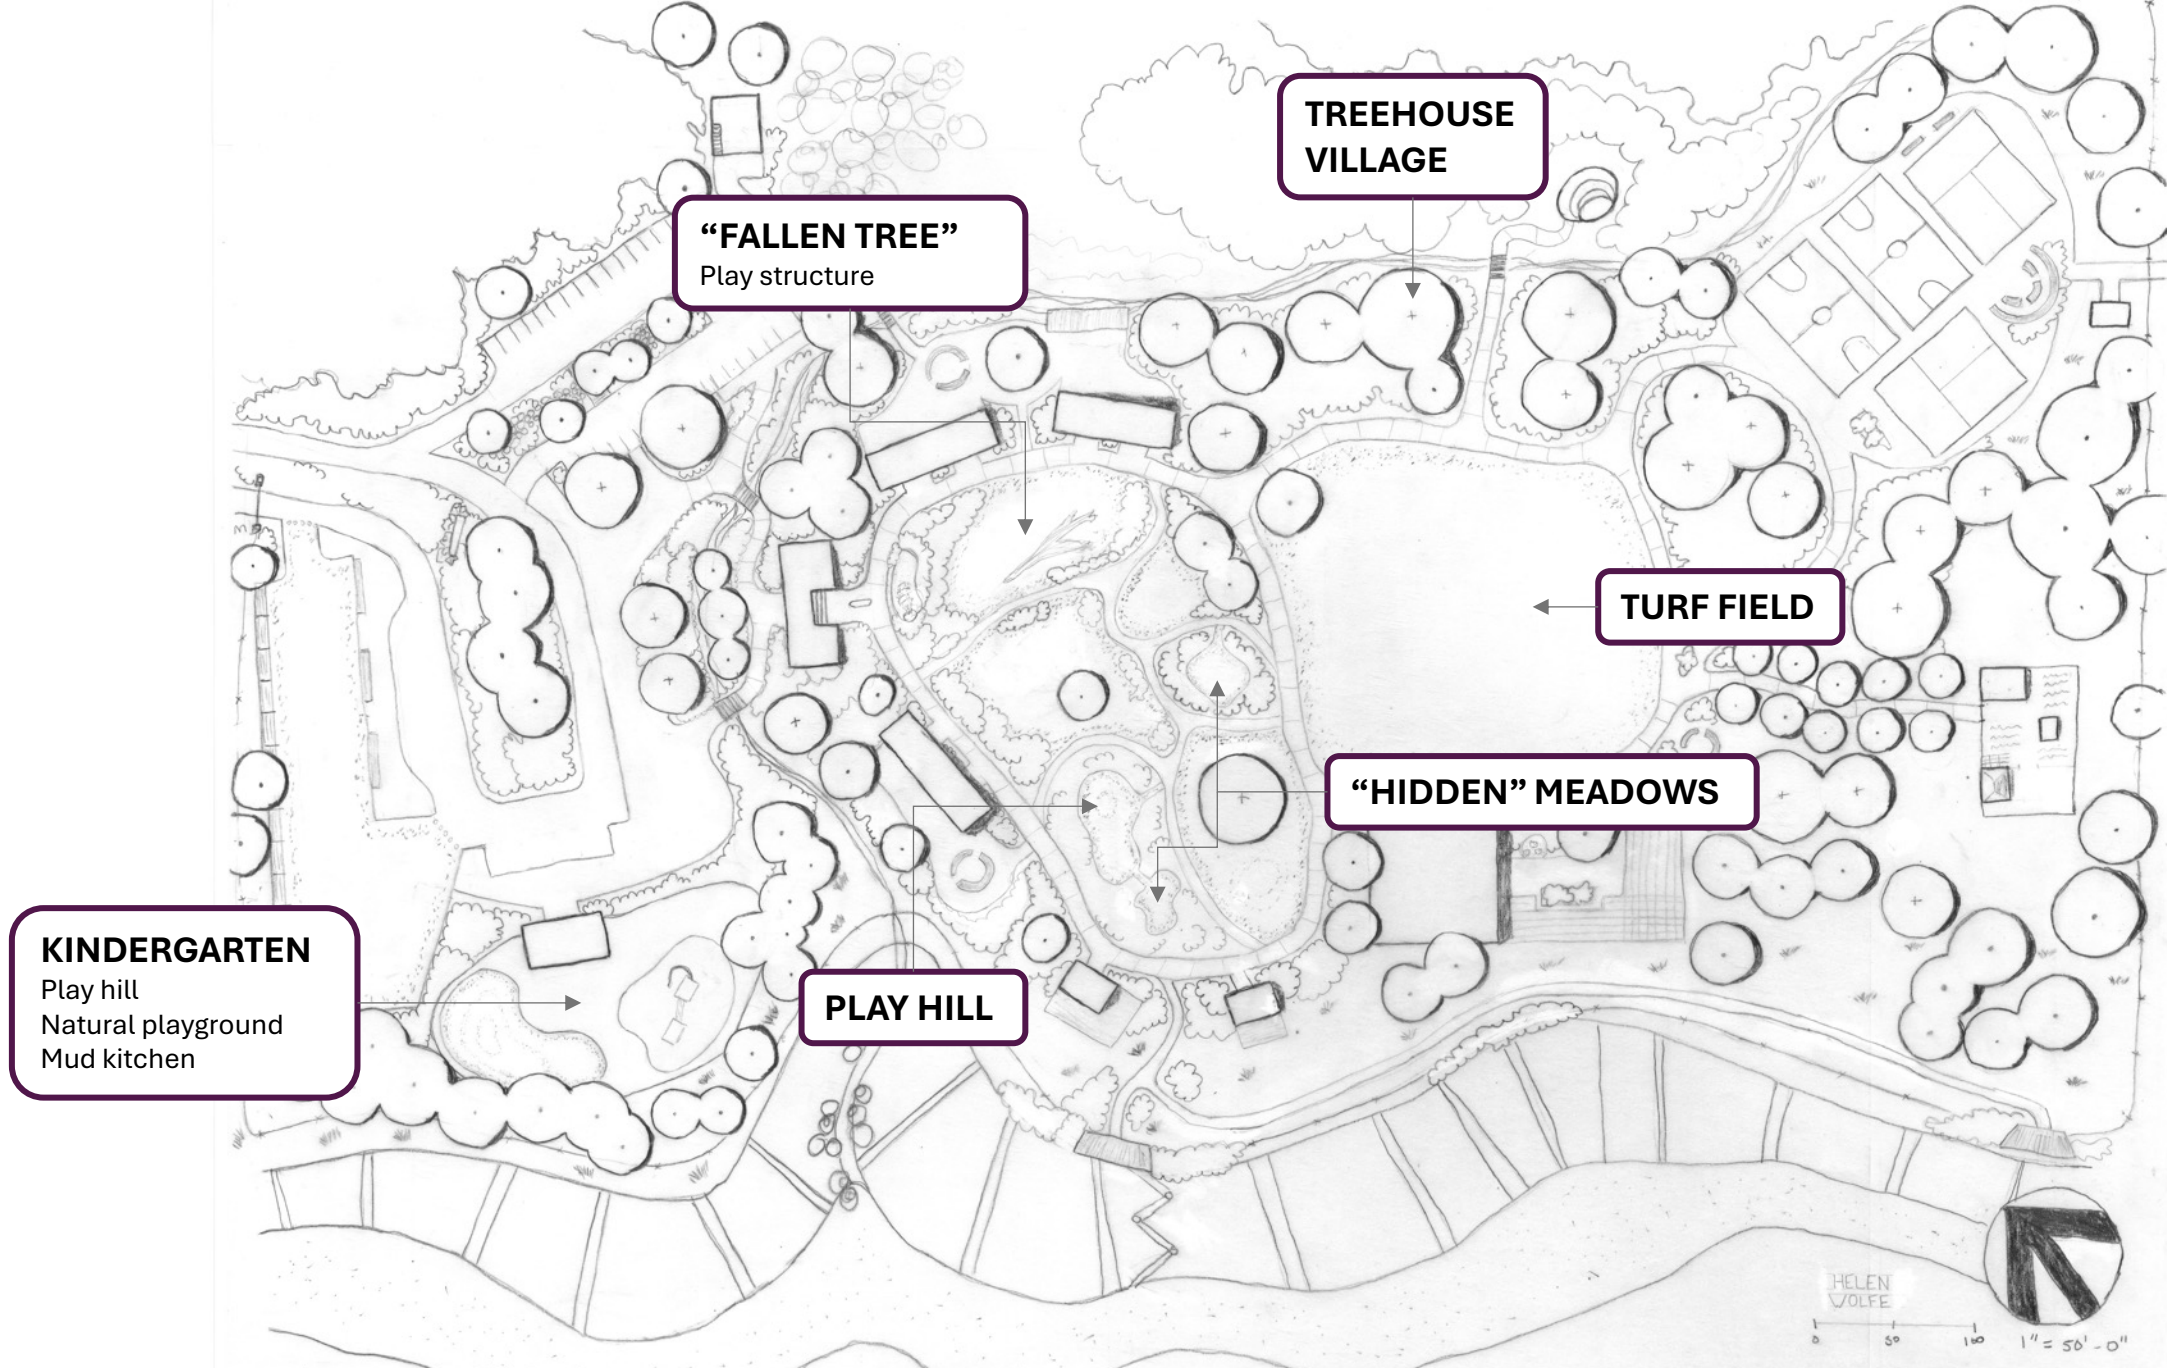

SITE PLAN

1" = 50'

INSPIRATION

**MAINTENANCE /
EMERGENCY ACCESS**

PARKING
Bioswale
Walking path to administration
Private driving access to caretaker cottage

ROUNDBOUT
Monument sign
Bus & car loading

ADMINISTRATION
Single point of entry for students

**KINDERGARTEN
ENTRY & SEATING**

**FLEX SPACE /
OVERFLOW PARK**
Grassy field and seating

ACCESS

HELEN
VOLFE
0 50 100 1" = 50'-0"

CLASSROOM 1&2
Outdoor classroom

CLASSROOM 3&4
Nature view deck

LEARNING GARDEN
Outdoor classroom
Greenhouse
Raised beds
Farmyard & shed
Composting
Orchard

PLANTING & HABITAT

PLAY

**CARETAKER
COTTAGE**

AMPITHEATER

MAINTENANCE

MULTIPURPOSE / CAFETERIA
Shaded eating area
Ocean views

**BUILT
ENVIRONMENT**

HELEN
VOLFE
0 50 100 1" = 50' - 0"

ENLARGEMENT

ENLARGEMENT

1" = 20'

SECTION

SECTION

MODEL

THANK YOU

Slide 3, clockwise from top left: