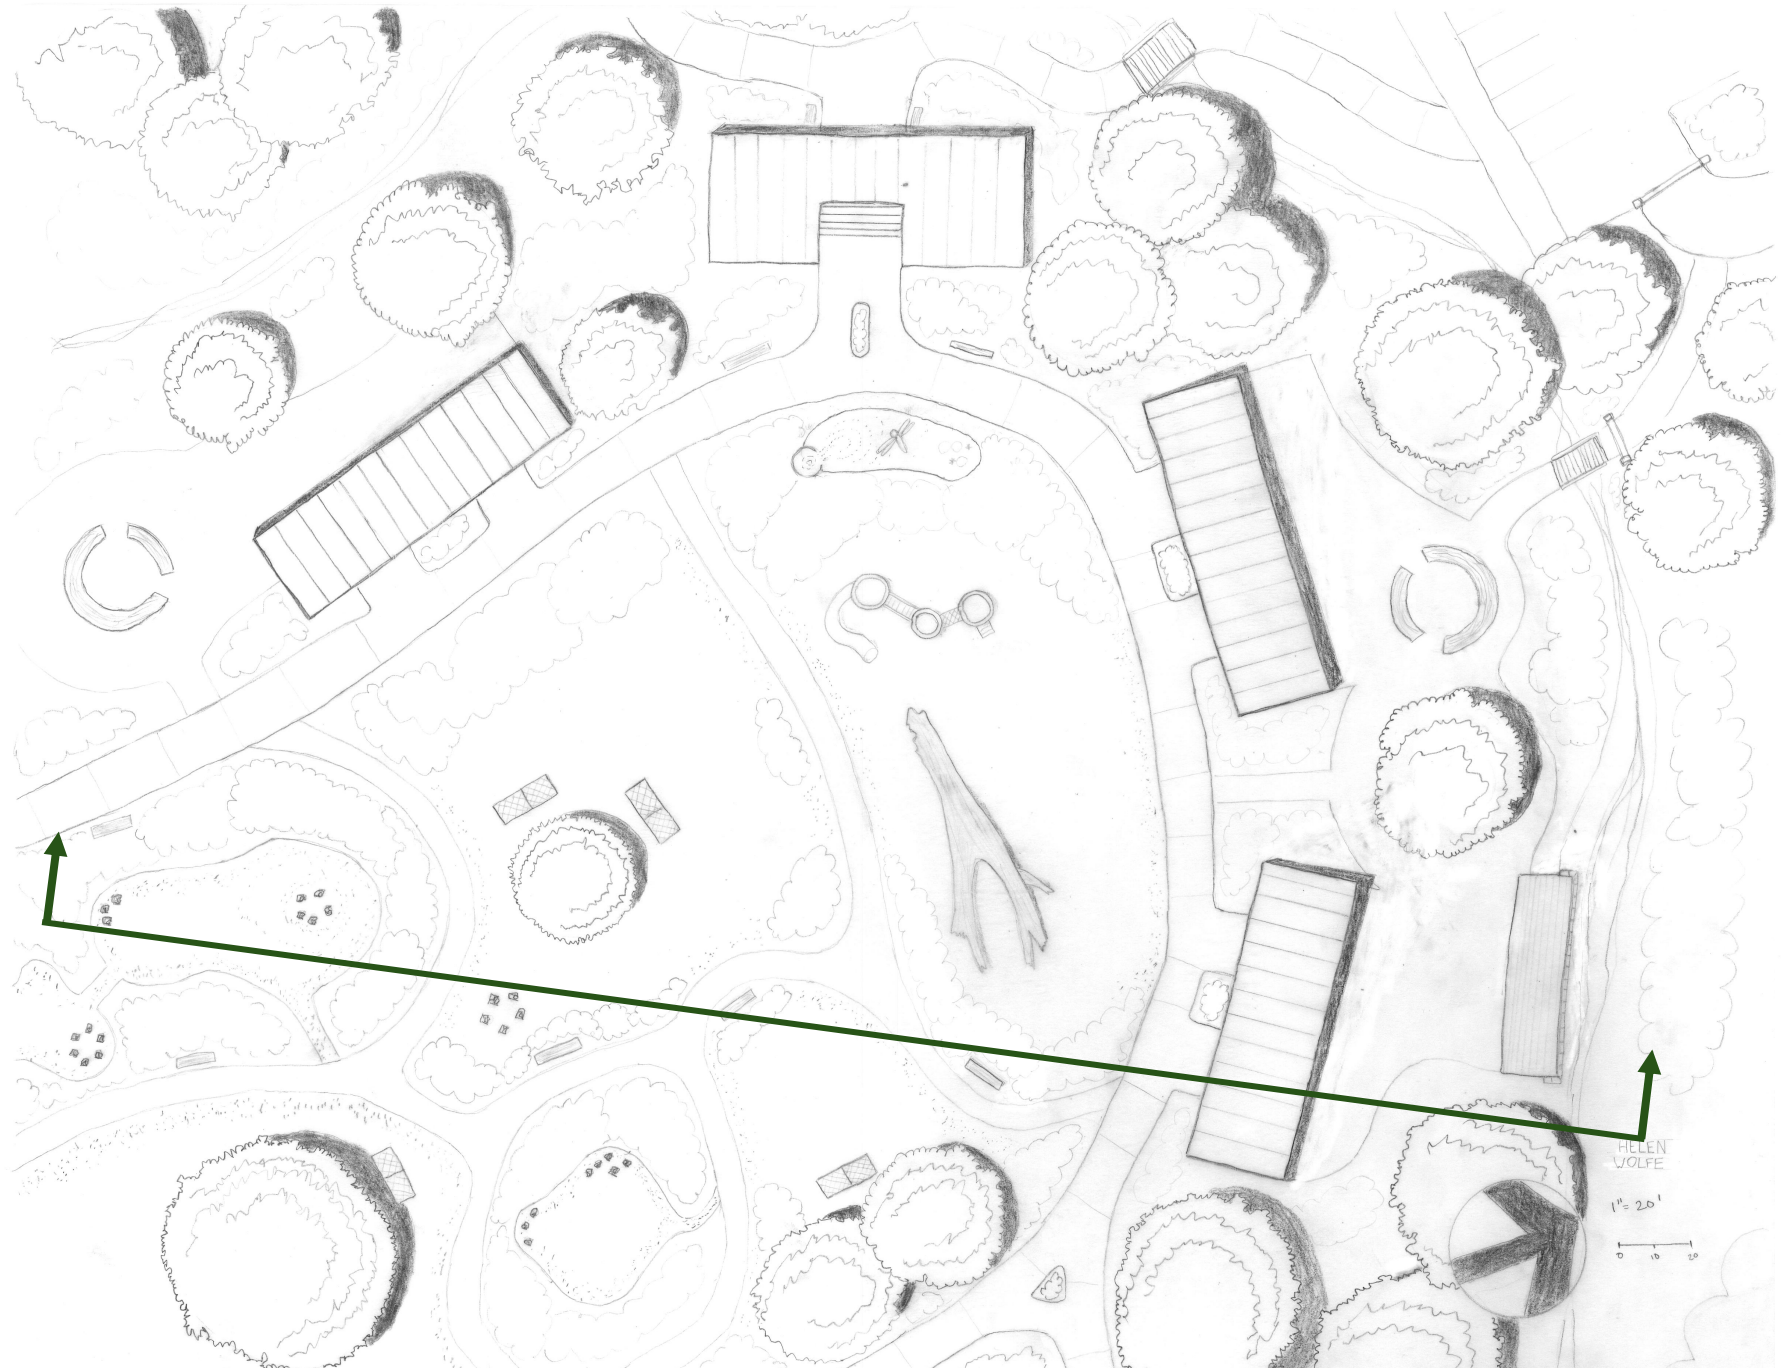

SITE PLAN

1" = 50'

INSPIRATION

**MAINTENANCE /
EMERGENCY ACCESS**

PARKING
Bioswale
Walking path to administration
Private driving access to caretaker cottage

ROUNDBOUT
Monument sign
Bus & car loading

ADMINISTRATION
Single point of entry for students

PLANTING & HABITAT

PLAY

**CARETAKER
COTTAGE**

AMPITHEATER

MAINTENANCE

MULTIPURPOSE / CAFETERIA
Shaded eating area
Ocean views

**BUILT
ENVIRONMENT**

HELEN
VOLFE
0 50 100 1" = 50' - 0"

ENLARGEMENT

ENLARGEMENT

1" = 20'

SECTION

SECTION

MODEL

THANK YOU

Slide 3, clockwise from top left: