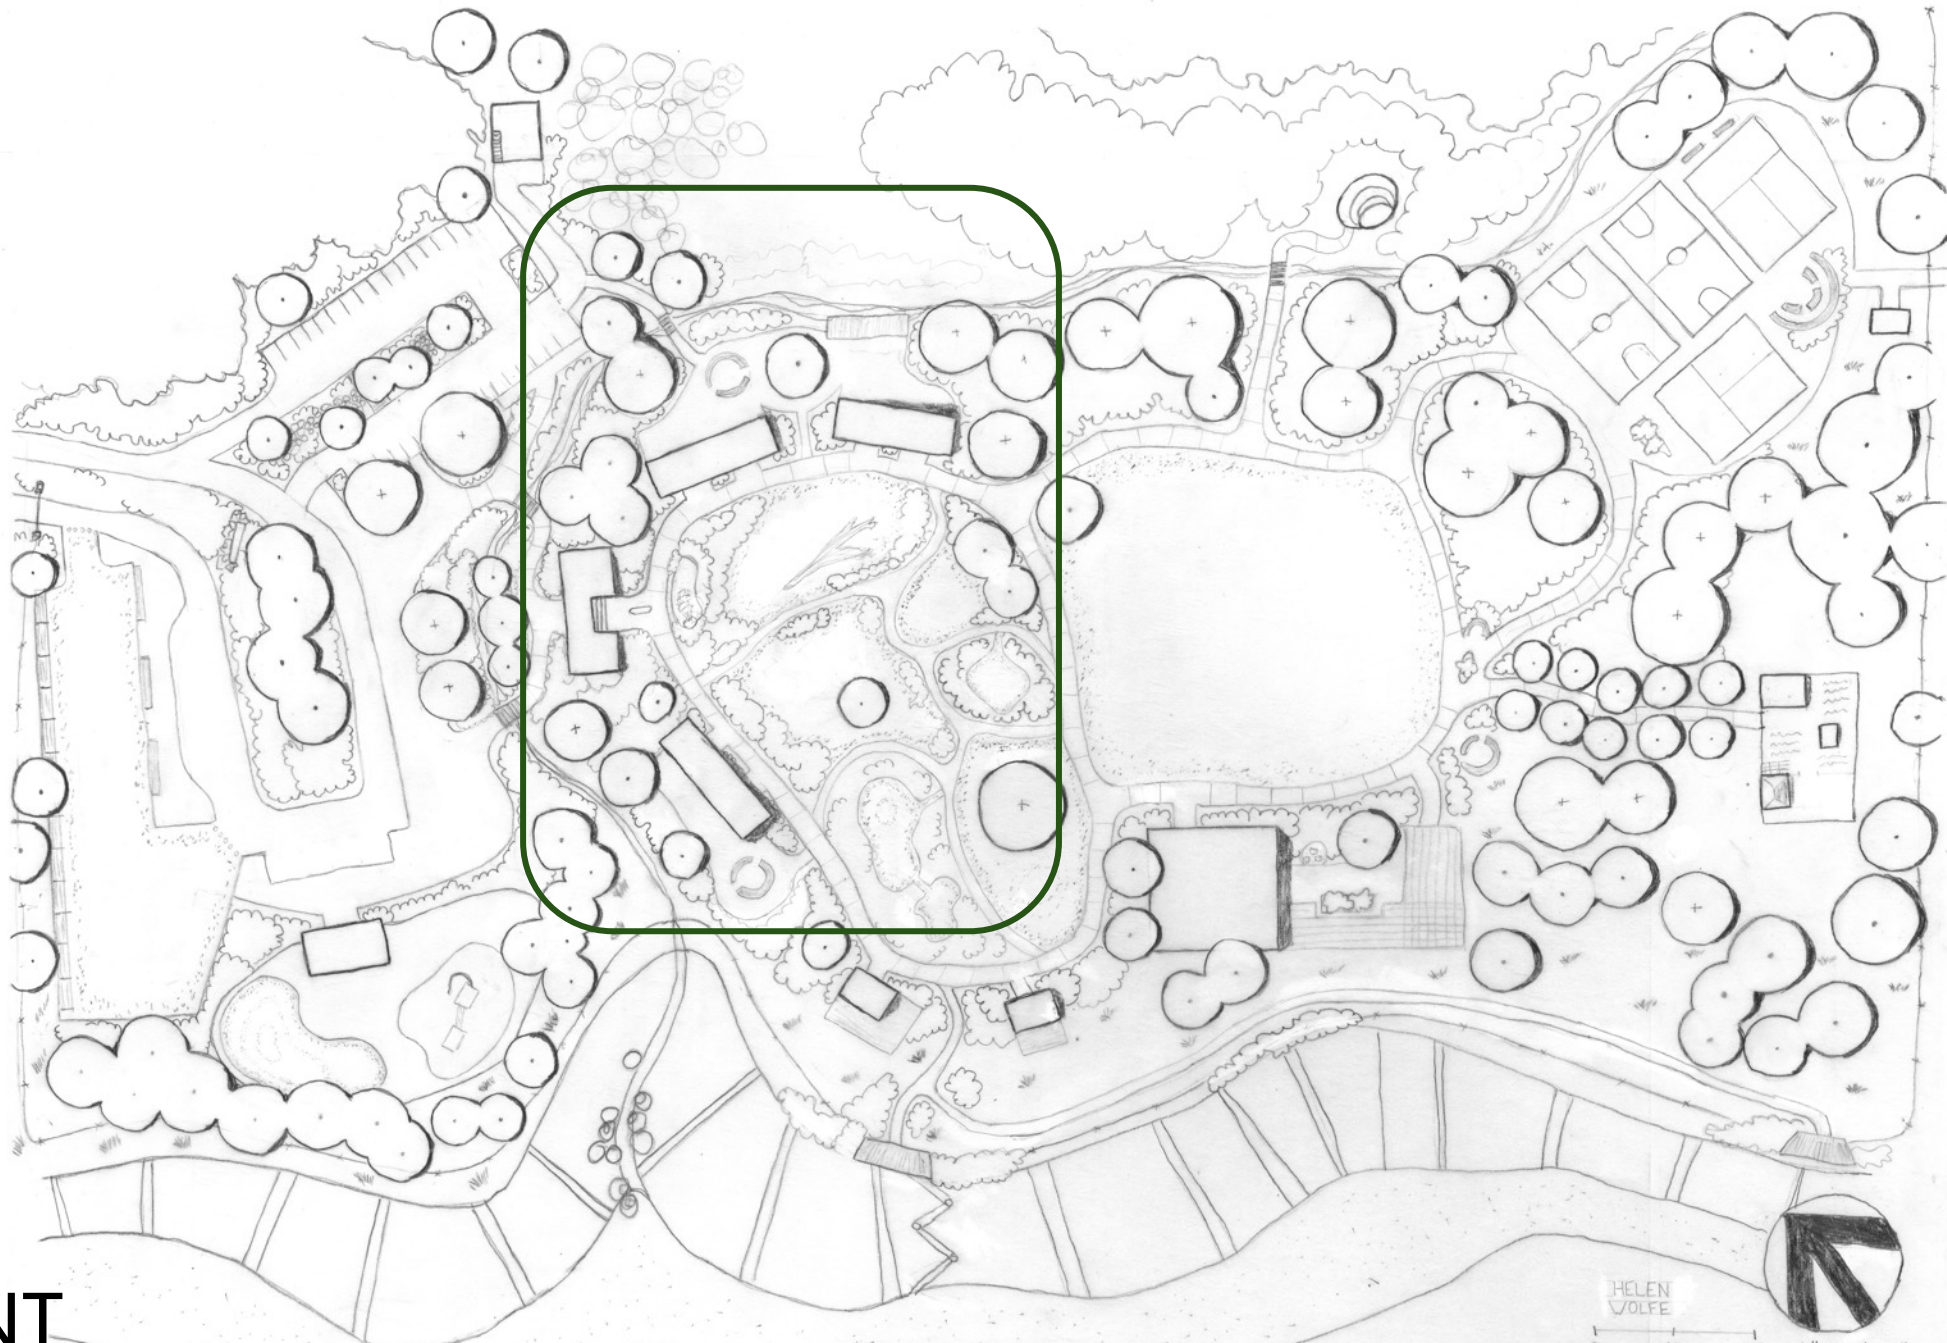

SITE PLAN

1" = 50'

INSPIRATION

**MAINTENANCE /
EMERGENCY ACCESS**

PARKING
Bioswale
Walking path to administration
Private driving access to caretaker cottage

ROUNDBOUT
Monument sign
Bus & car loading

ADMINISTRATION
Single point of entry for students

**KINDERGARTEN
ENTRY & SEATING**

**FLEX SPACE /
OVERFLOW PARK**
Grassy field and seating

ACCESS

HELEN
VOLFE
0 50 100 1" = 50'-0"

CLASSROOM 1&2
Outdoor classroom

CLASSROOM 3&4
Nature view deck

LEARNING GARDEN
Outdoor classroom
Greenhouse
Raised beds
Farmyard & shed
Composting
Orchard

PLANTING & HABITAT

PLAY

**CARETAKER
COTTAGE**

AMPITHEATER

MAINTENANCE

MULTIPURPOSE / CAFETERIA
Shaded eating area
Ocean views

**BUILT
ENVIRONMENT**

HELEN
VOLFE
0 50 100 1" = 50' - 0"

ENLARGEMENT

ENLARGEMENT

1" = 20'

SECTION

SECTION

MODEL

THANK YOU

Slide 3, clockwise from top left: