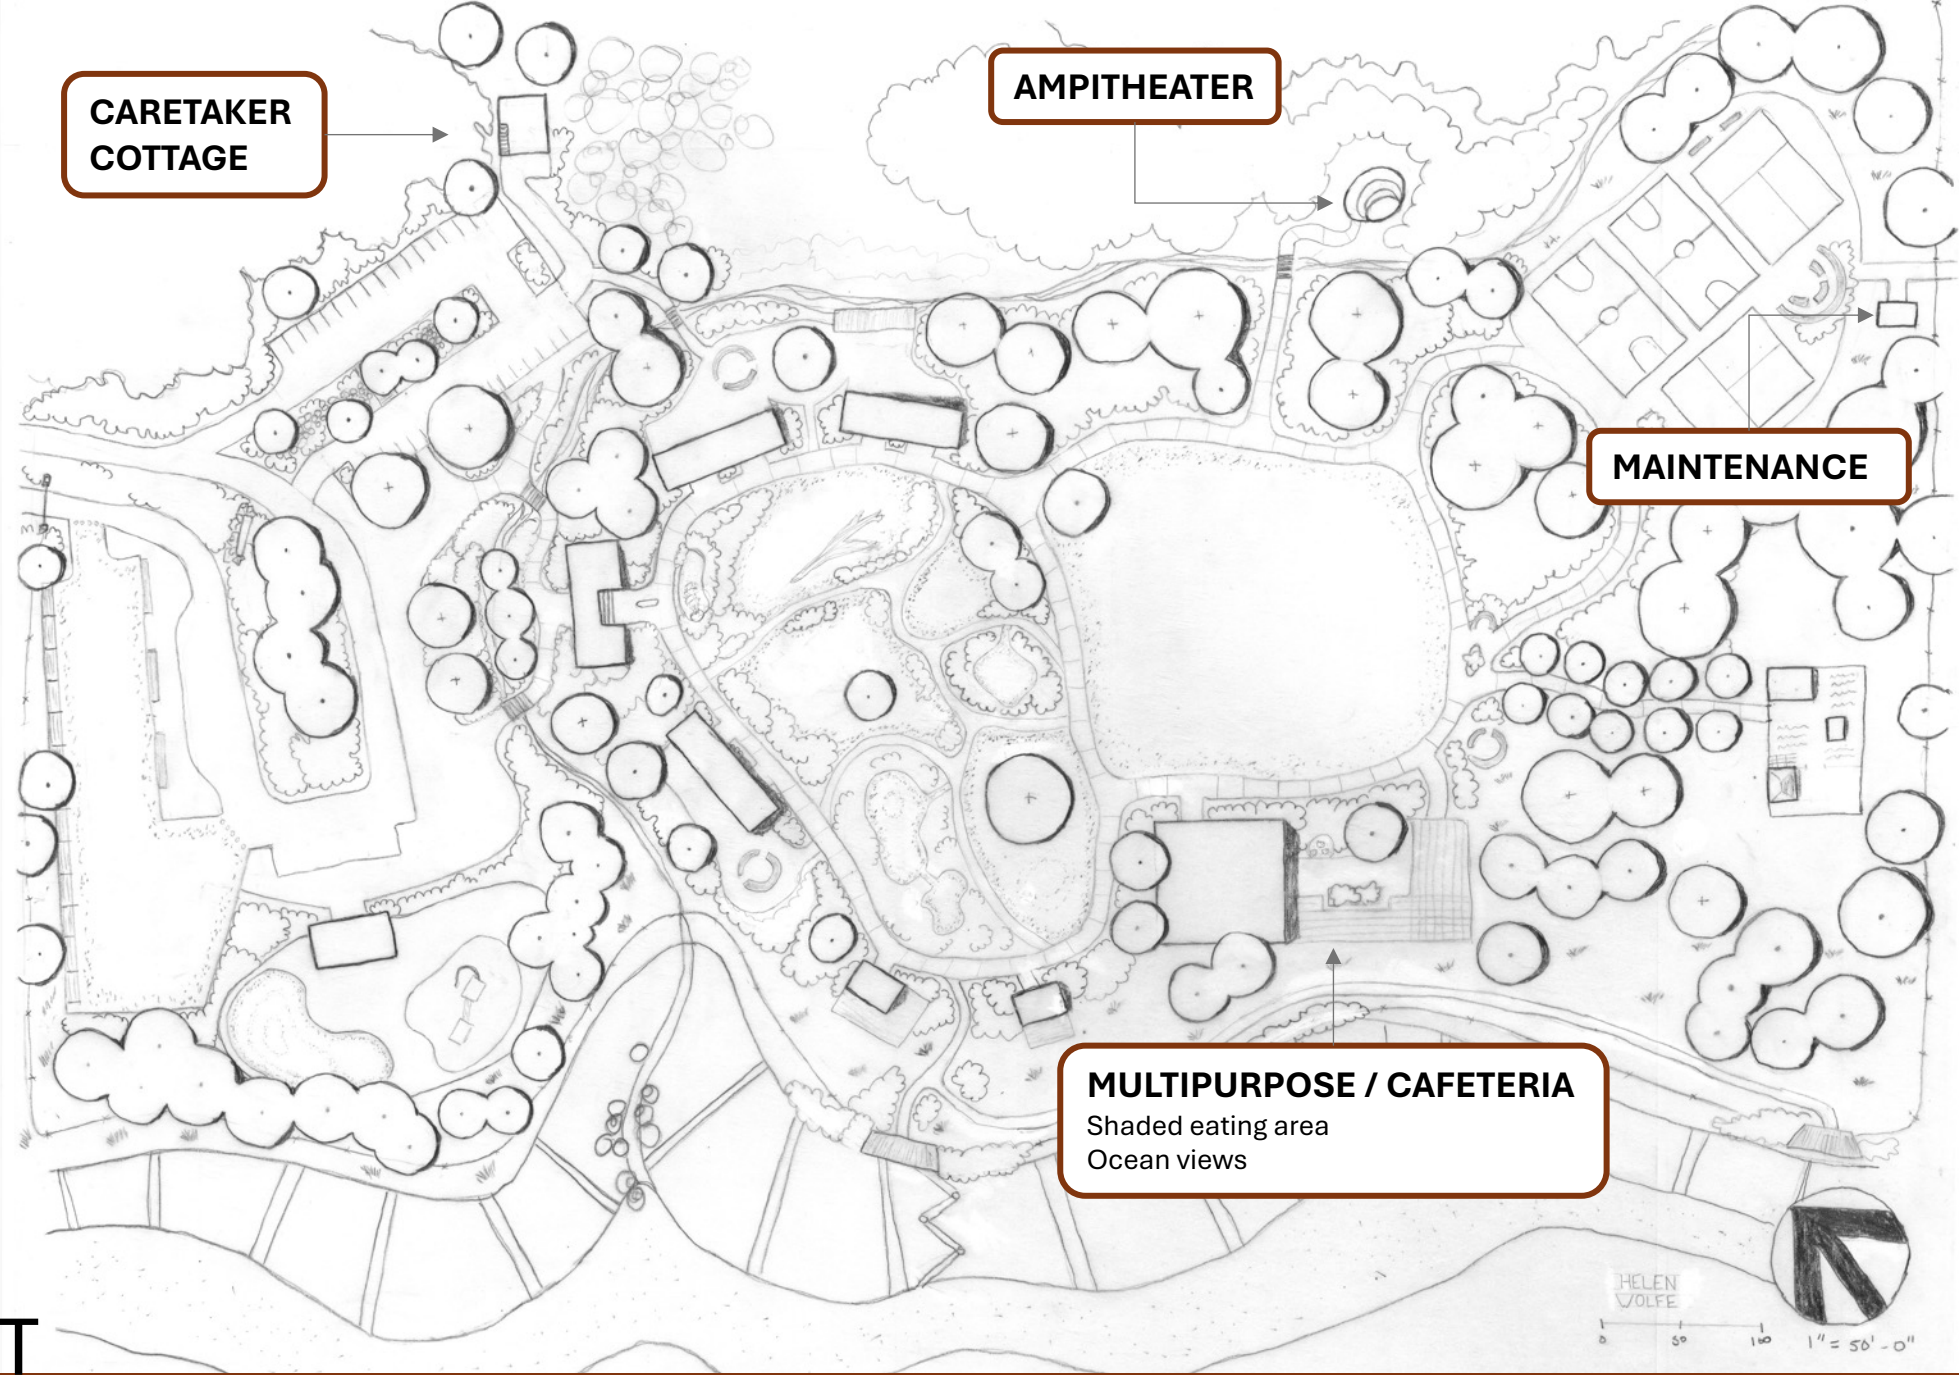

SITE PLAN

1" = 50'

INSPIRATION

**MAINTENANCE /
EMERGENCY ACCESS**

PARKING
Bioswale
Walking path to administration
Private driving access to caretaker cottage

ROUNDBOUT
Monument sign
Bus & car loading

ADMINISTRATION
Single point of entry for students

**KINDERGARTEN
ENTRY & SEATING**

**FLEX SPACE /
OVERFLOW PARK**
Grassy field and seating

ACCESS

HELEN
VOLFE
0 50 100 1" = 50'-0"

CLASSROOM 1&2
Outdoor classroom

CLASSROOM 3&4
Nature view deck

LEARNING GARDEN
Outdoor classroom
Greenhouse
Raised beds
Farmyard & shed
Composting
Orchard

PLANTING & HABITAT

PLAY

**CARETAKER
COTTAGE**

AMPITHEATER

MAINTENANCE

MULTIPURPOSE / CAFETERIA
Shaded eating area
Ocean views

**BUILT
ENVIRONMENT**

HELEN
VOLFE
0 50 100 1" = 50' - 0"

ENLARGEMENT

ENLARGEMENT

1" = 20'

SECTION

SECTION

MODEL

THANK YOU

Slide 3, clockwise from top left: