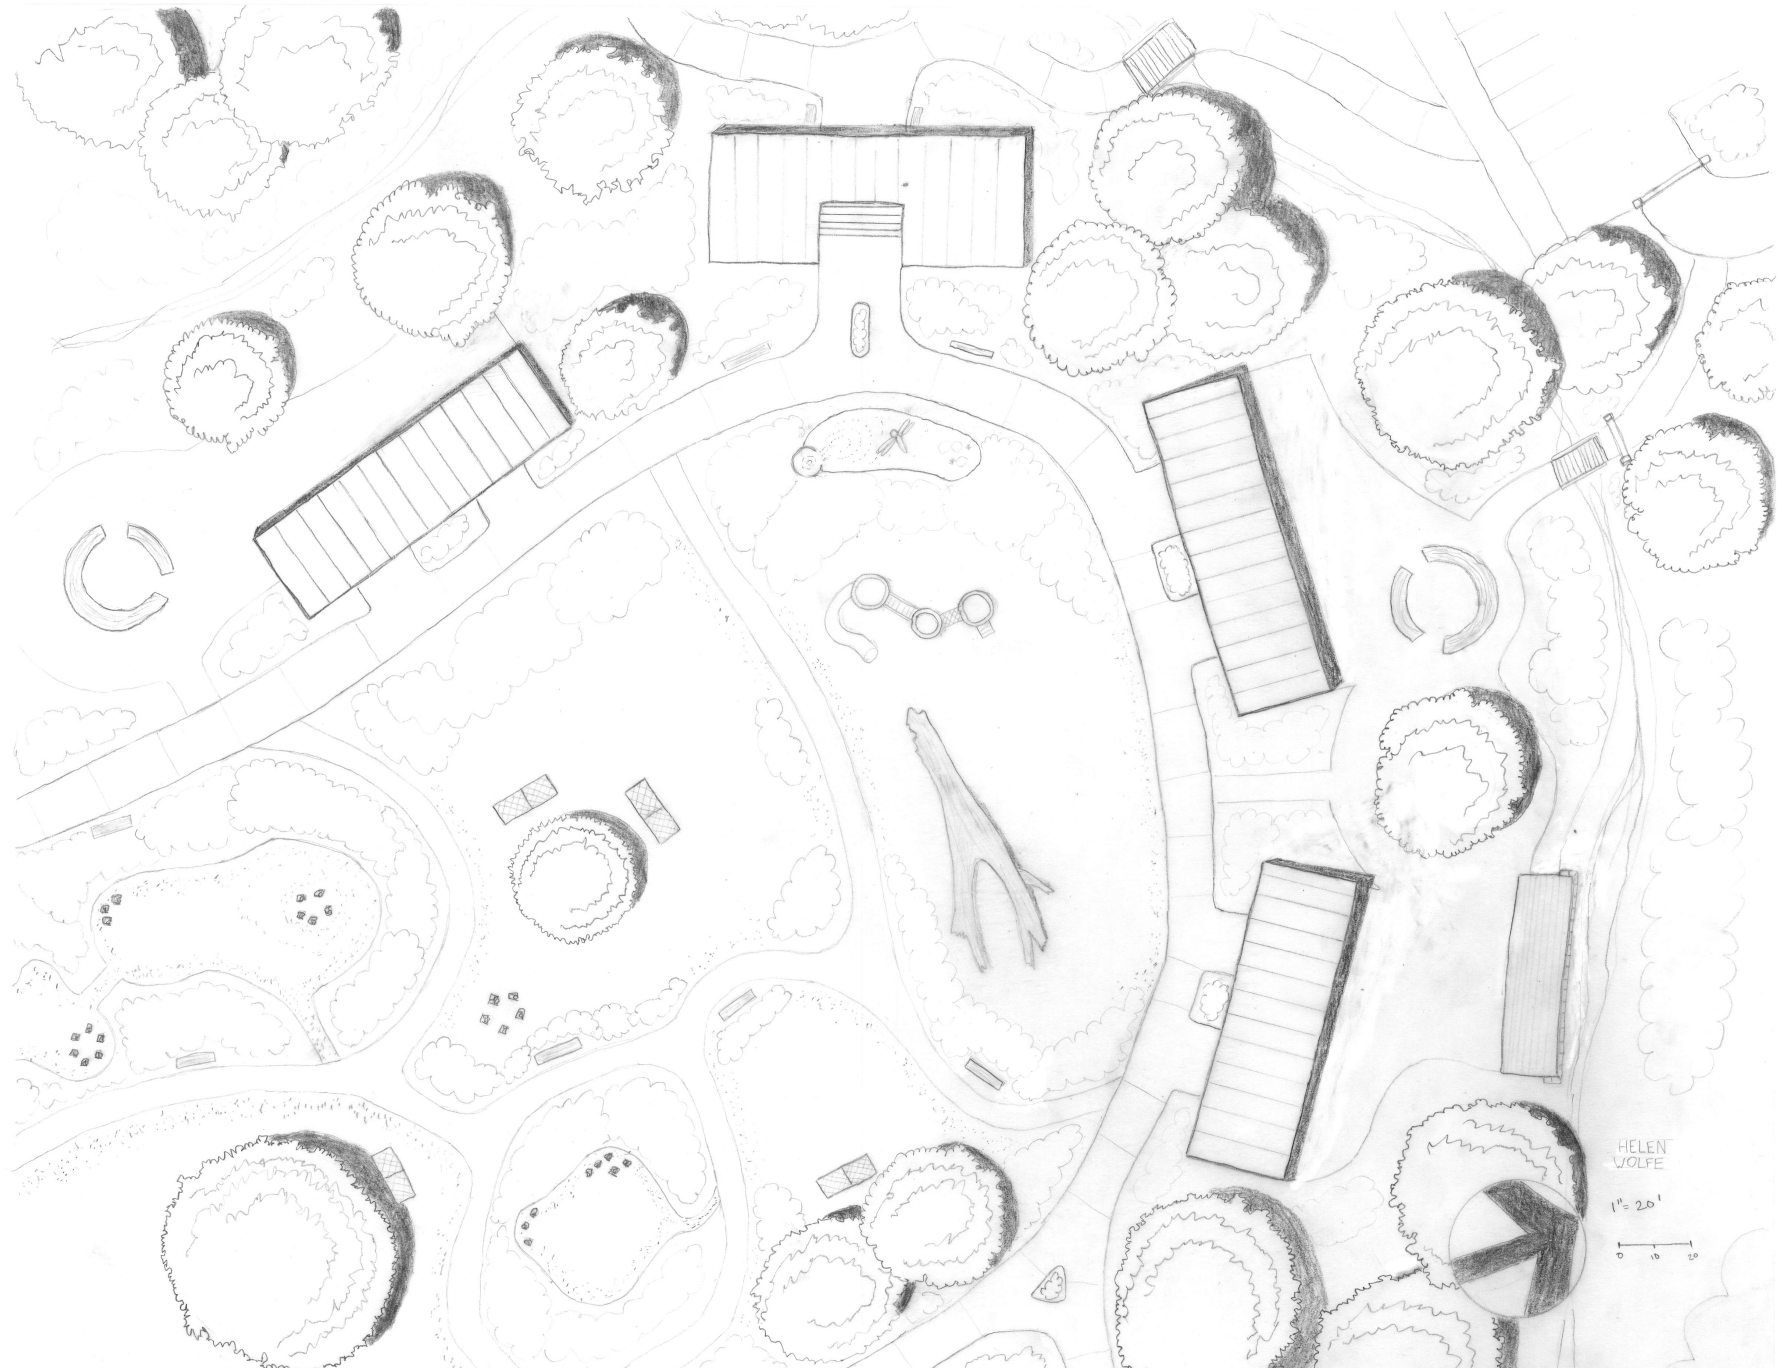

SITE PLAN

1" = 50'

INSPIRATION

**MAINTENANCE /
EMERGENCY ACCESS**

PARKING
Bioswale
Walking path to administration
Private driving access to caretaker cottage

ROUNDBOUT
Monument sign
Bus & car loading

ADMINISTRATION
Single point of entry for students

PLANTING & HABITAT

PLAY

**CARETAKER
COTTAGE**

AMPITHEATER

MAINTENANCE

MULTIPURPOSE / CAFETERIA
Shaded eating area
Ocean views

**BUILT
ENVIRONMENT**

HELEN
VOLFE
0 50 100 1" = 50' - 0"

ENLARGEMENT

ENLARGEMENT

1" = 20'

SECTION

SECTION

MODEL

THANK YOU

Slide 3, clockwise from top left: