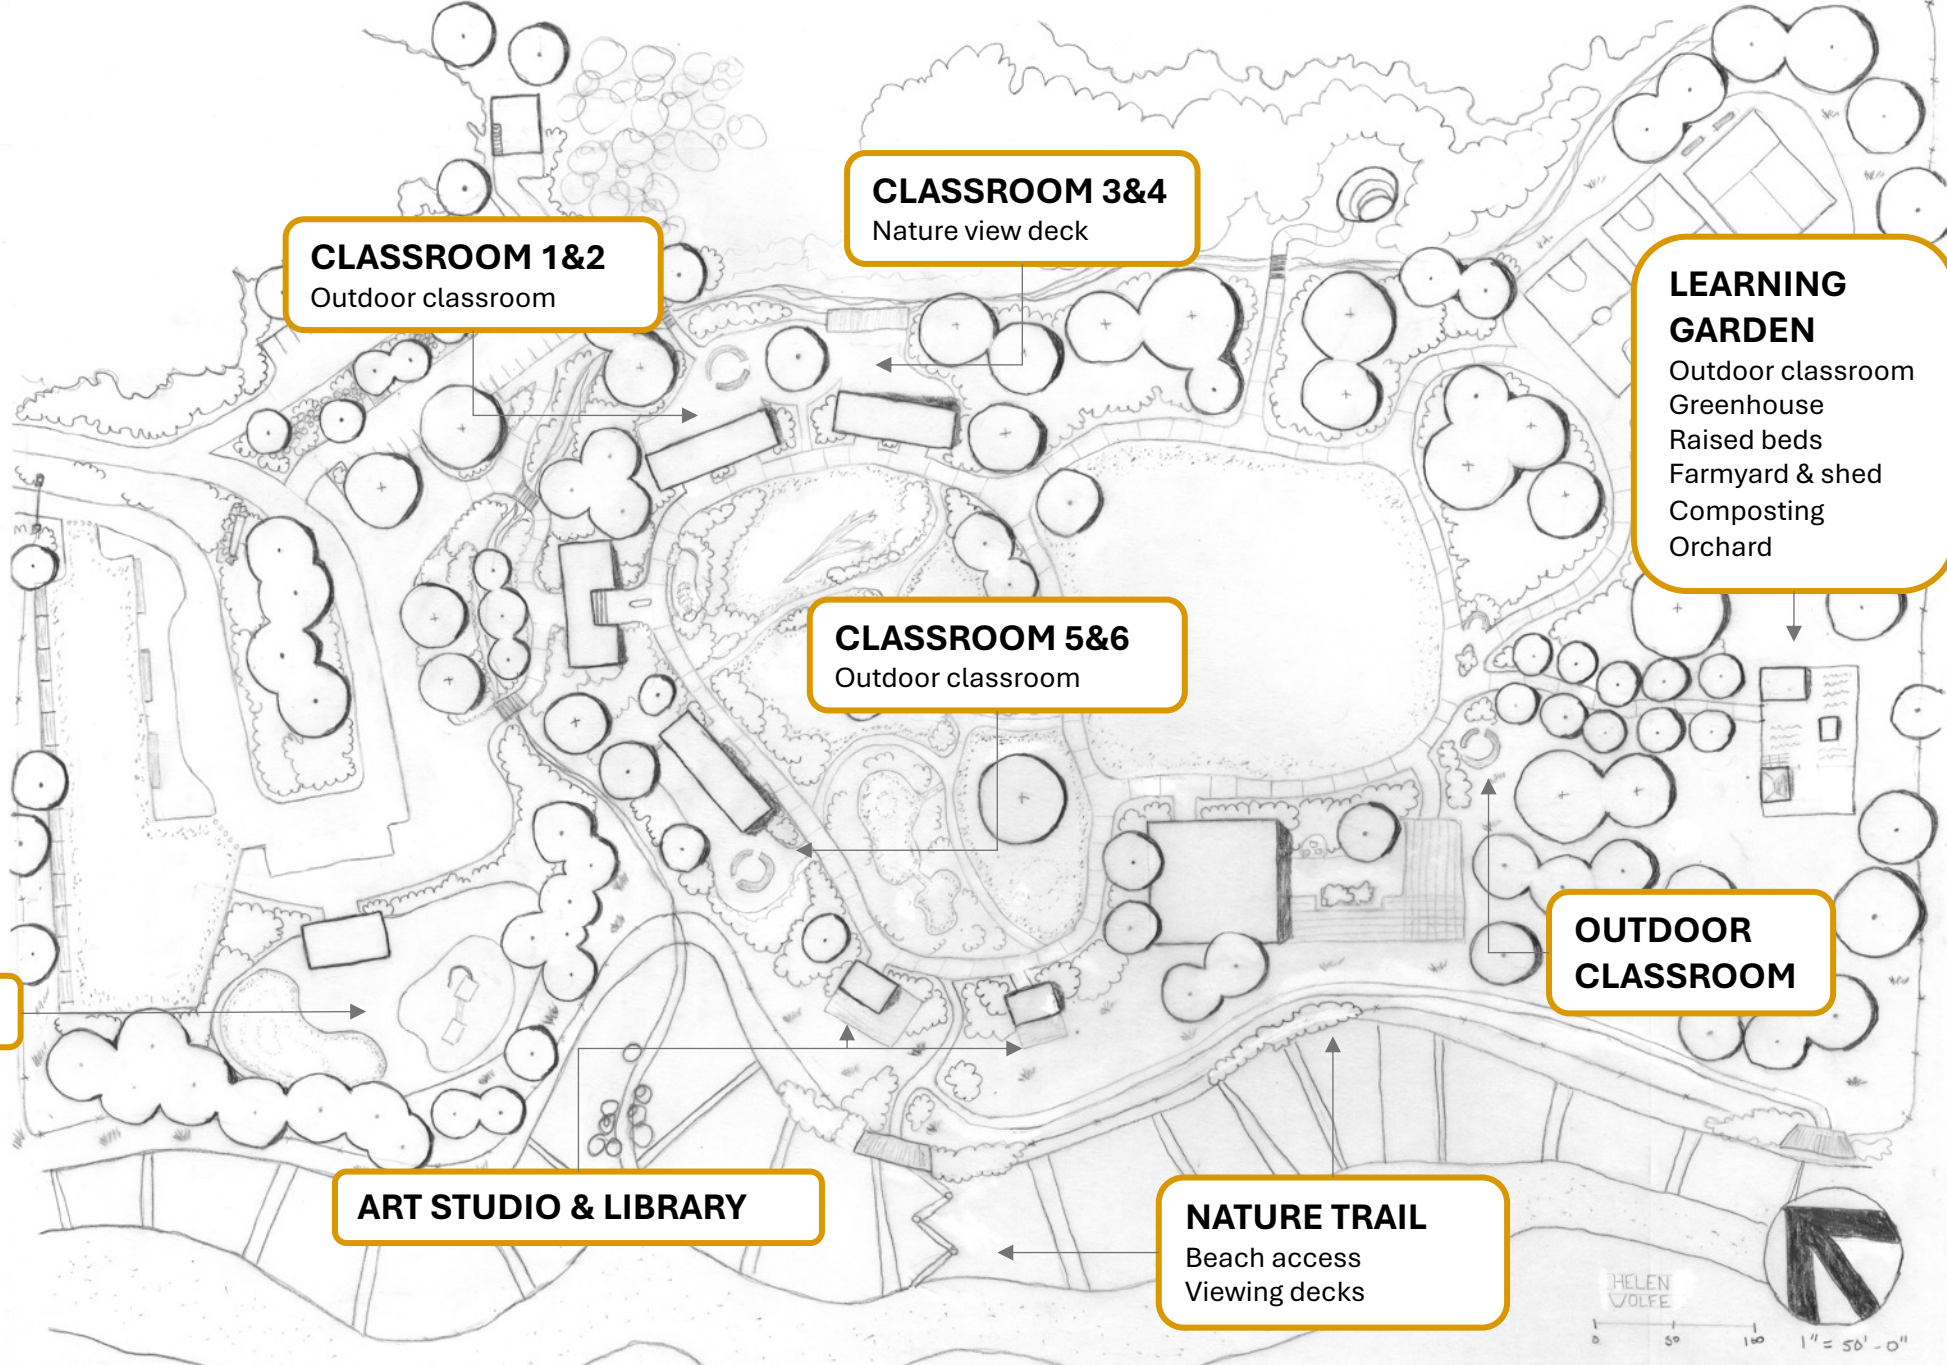

SITE PLAN

1" = 50'

INSPIRATION

**MAINTENANCE /
EMERGENCY ACCESS**

PARKING
Bioswale
Walking path to administration
Private driving access to caretaker cottage

ROUNDBOUT
Monument sign
Bus & car loading

ADMINISTRATION
Single point of entry for students

**KINDERGARTEN
ENTRY & SEATING**

**FLEX SPACE /
OVERFLOW PARK**
Grassy field and seating

ACCESS

HELEN
VOLFE
0 50 100 1" = 50'-0"

CLASSROOM 1&2
Outdoor classroom

CLASSROOM 3&4
Nature view deck

LEARNING GARDEN
Outdoor classroom
Greenhouse
Raised beds
Farmyard & shed
Composting
Orchard

PLANTING & HABITAT

PLAY

**CARETAKER
COTTAGE**

AMPITHEATER

MAINTENANCE

MULTIPURPOSE / CAFETERIA
Shaded eating area
Ocean views

**BUILT
ENVIRONMENT**

HELEN
VOLFE
0 50 100 1" = 50' - 0"

ENLARGEMENT

ENLARGEMENT

1" = 20'

SECTION

SECTION

MODEL

THANK YOU

Slide 3, clockwise from top left: