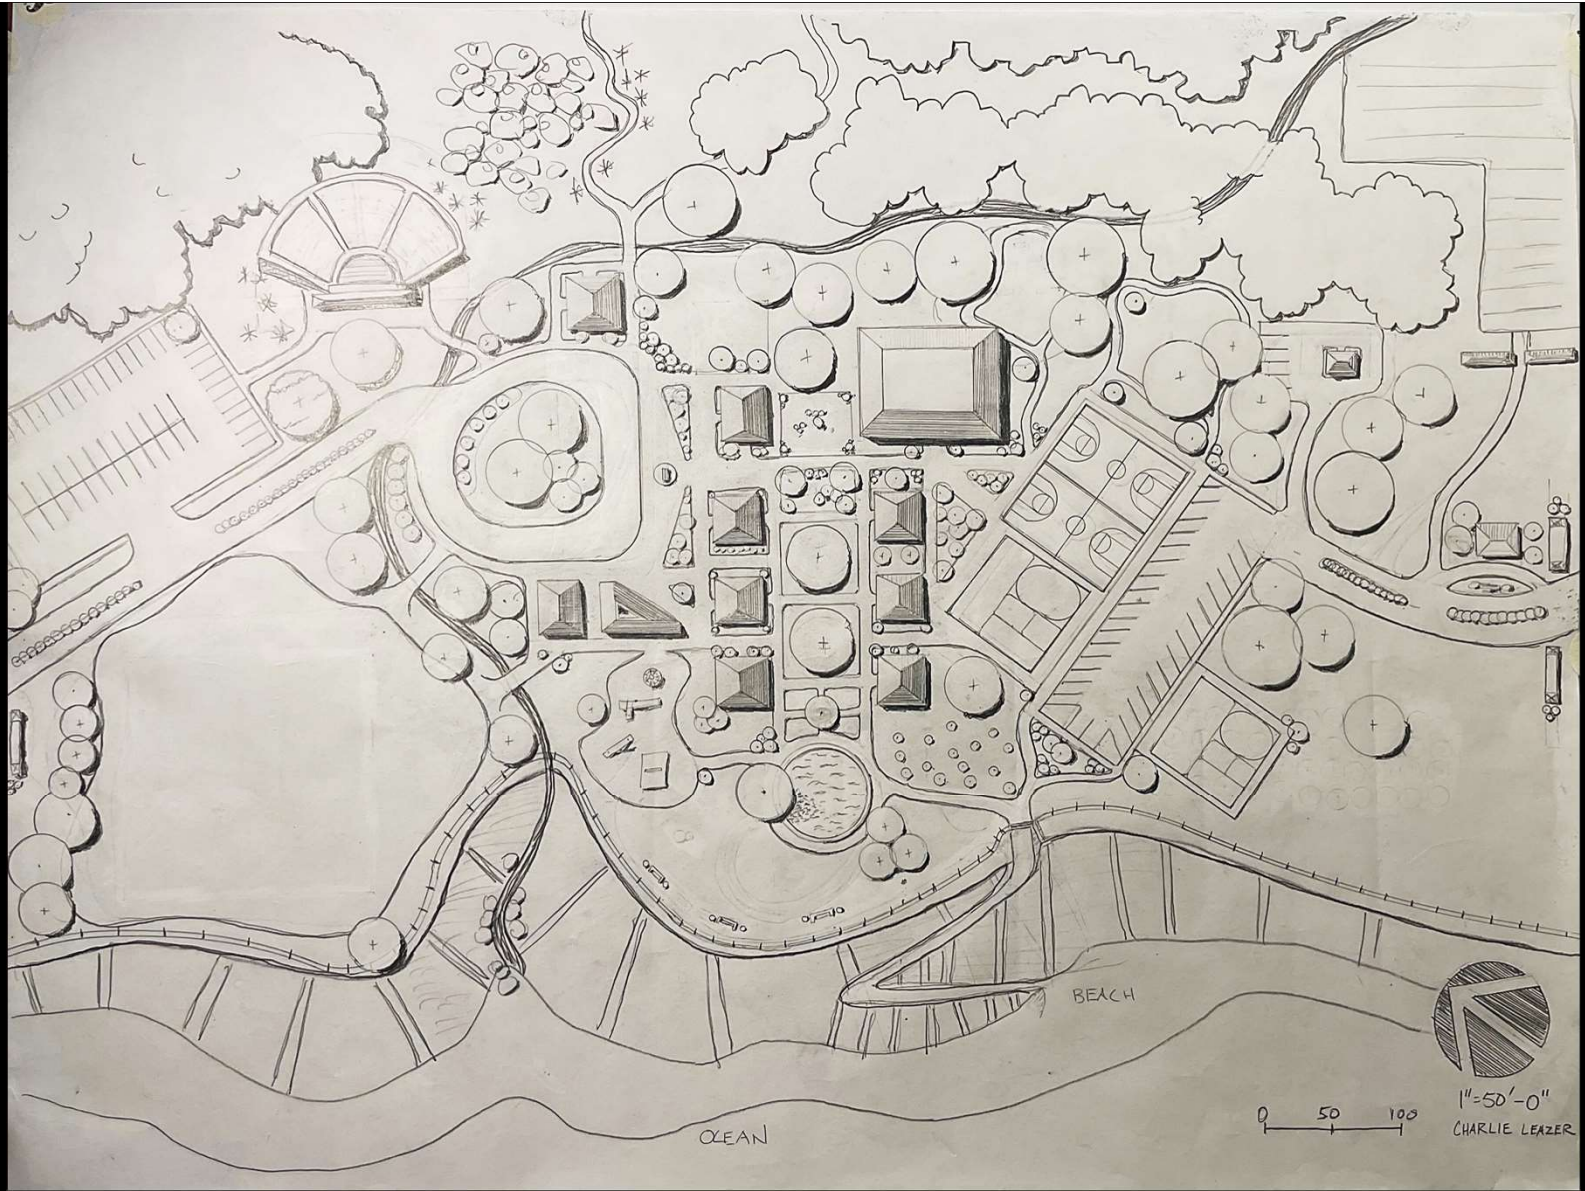

Elementary Academy Site Proposal

Charlie Leazer
ARCH X 472

CLEAN

BEACH

0 50 100

1"=50'-0"
CHARLIE LEAZER

1" = 20'-0"

CHARLIE LEAZER

CHARLIE LEAZER