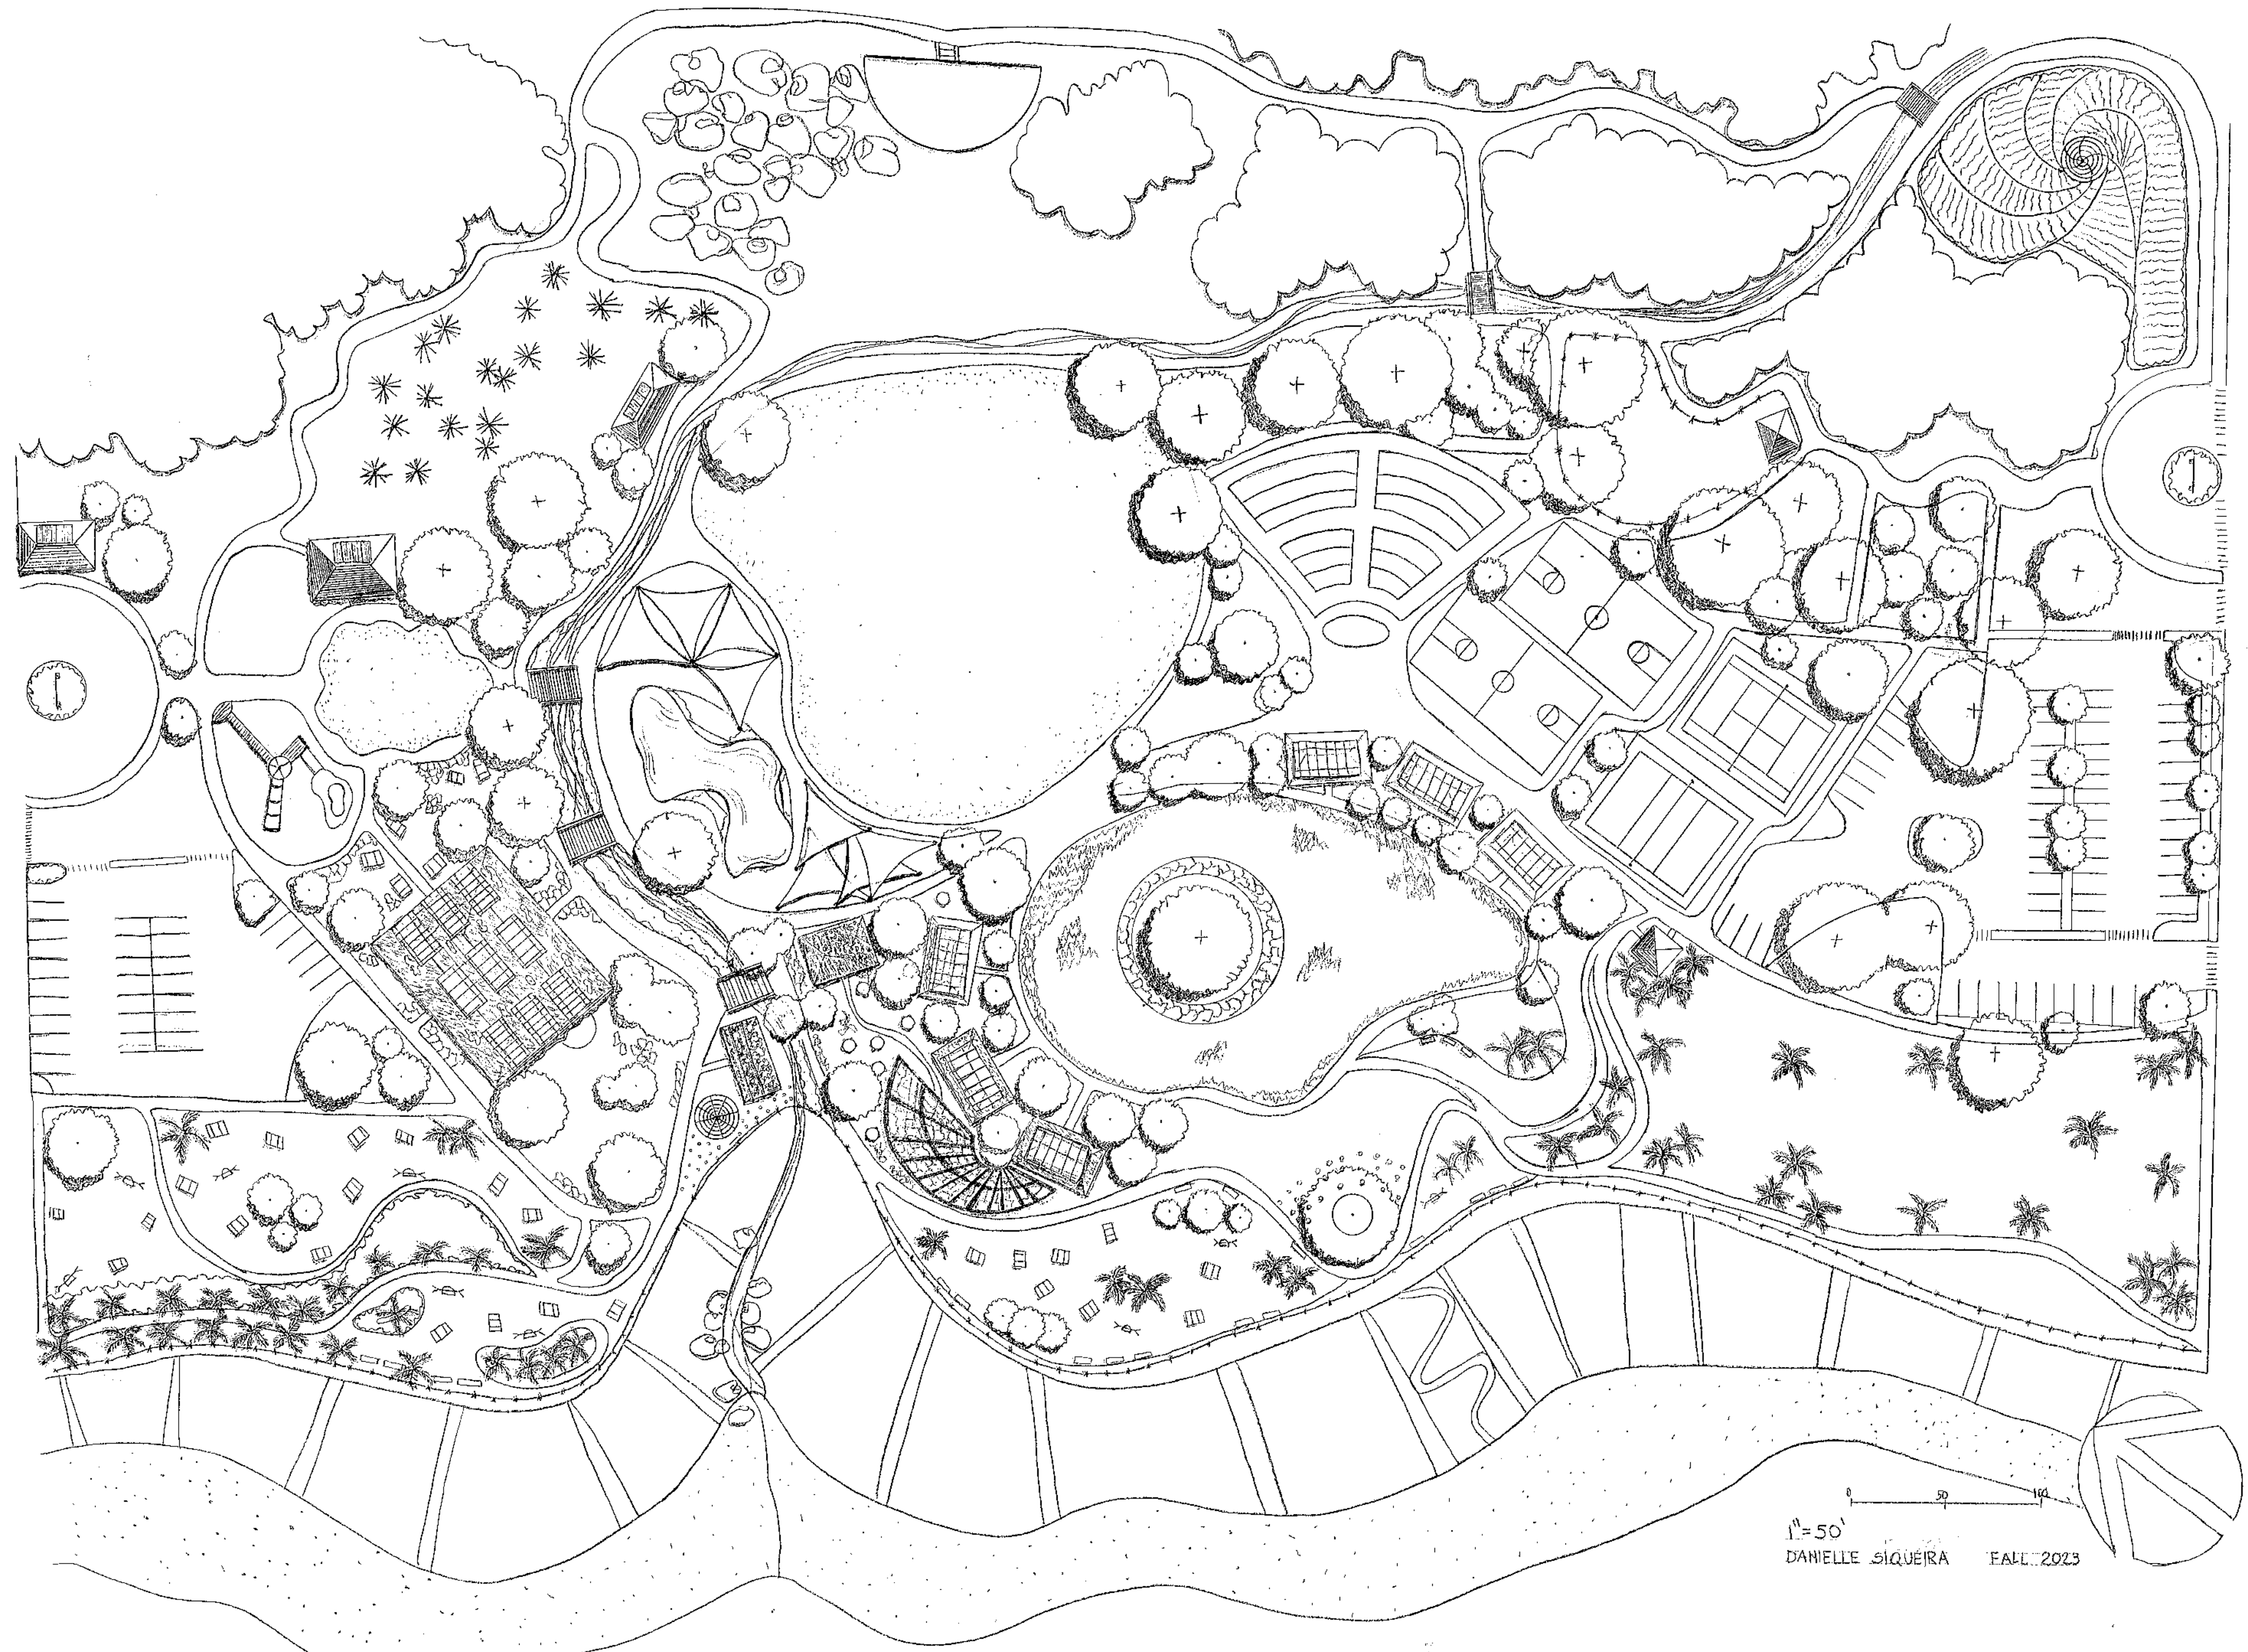

50 scale

1" = 50'
DANIELLE SIQUEIRA FALL 2023

1000101010

50 scale

Kindergarden area

Elementary area

1"=50'
DANIELLE SIQUEIRA FALL 2023

10494312

1" = 50'
DANIELLE SIQUEIRA FALL 2023

Enlargement area

10000000

0 10 20 40 1" = 20'

DANIELLE SIQUEIRA

20 scale

Outdoor eating area

Library complex

Auditorium / cafeteria

DANIELLE SIQUEIRA

20 scale

Outdoor interpretative signs

Green roof

Solar energy

Water capture system

DANIELLE SIQUEIRA

20 scale

0 10 20 40 1" = 20'

DANIELLE SIQUEIRA

A

A'

20 scale

1" = 20' DANIELLE SIQUEIRA

THANK YOU