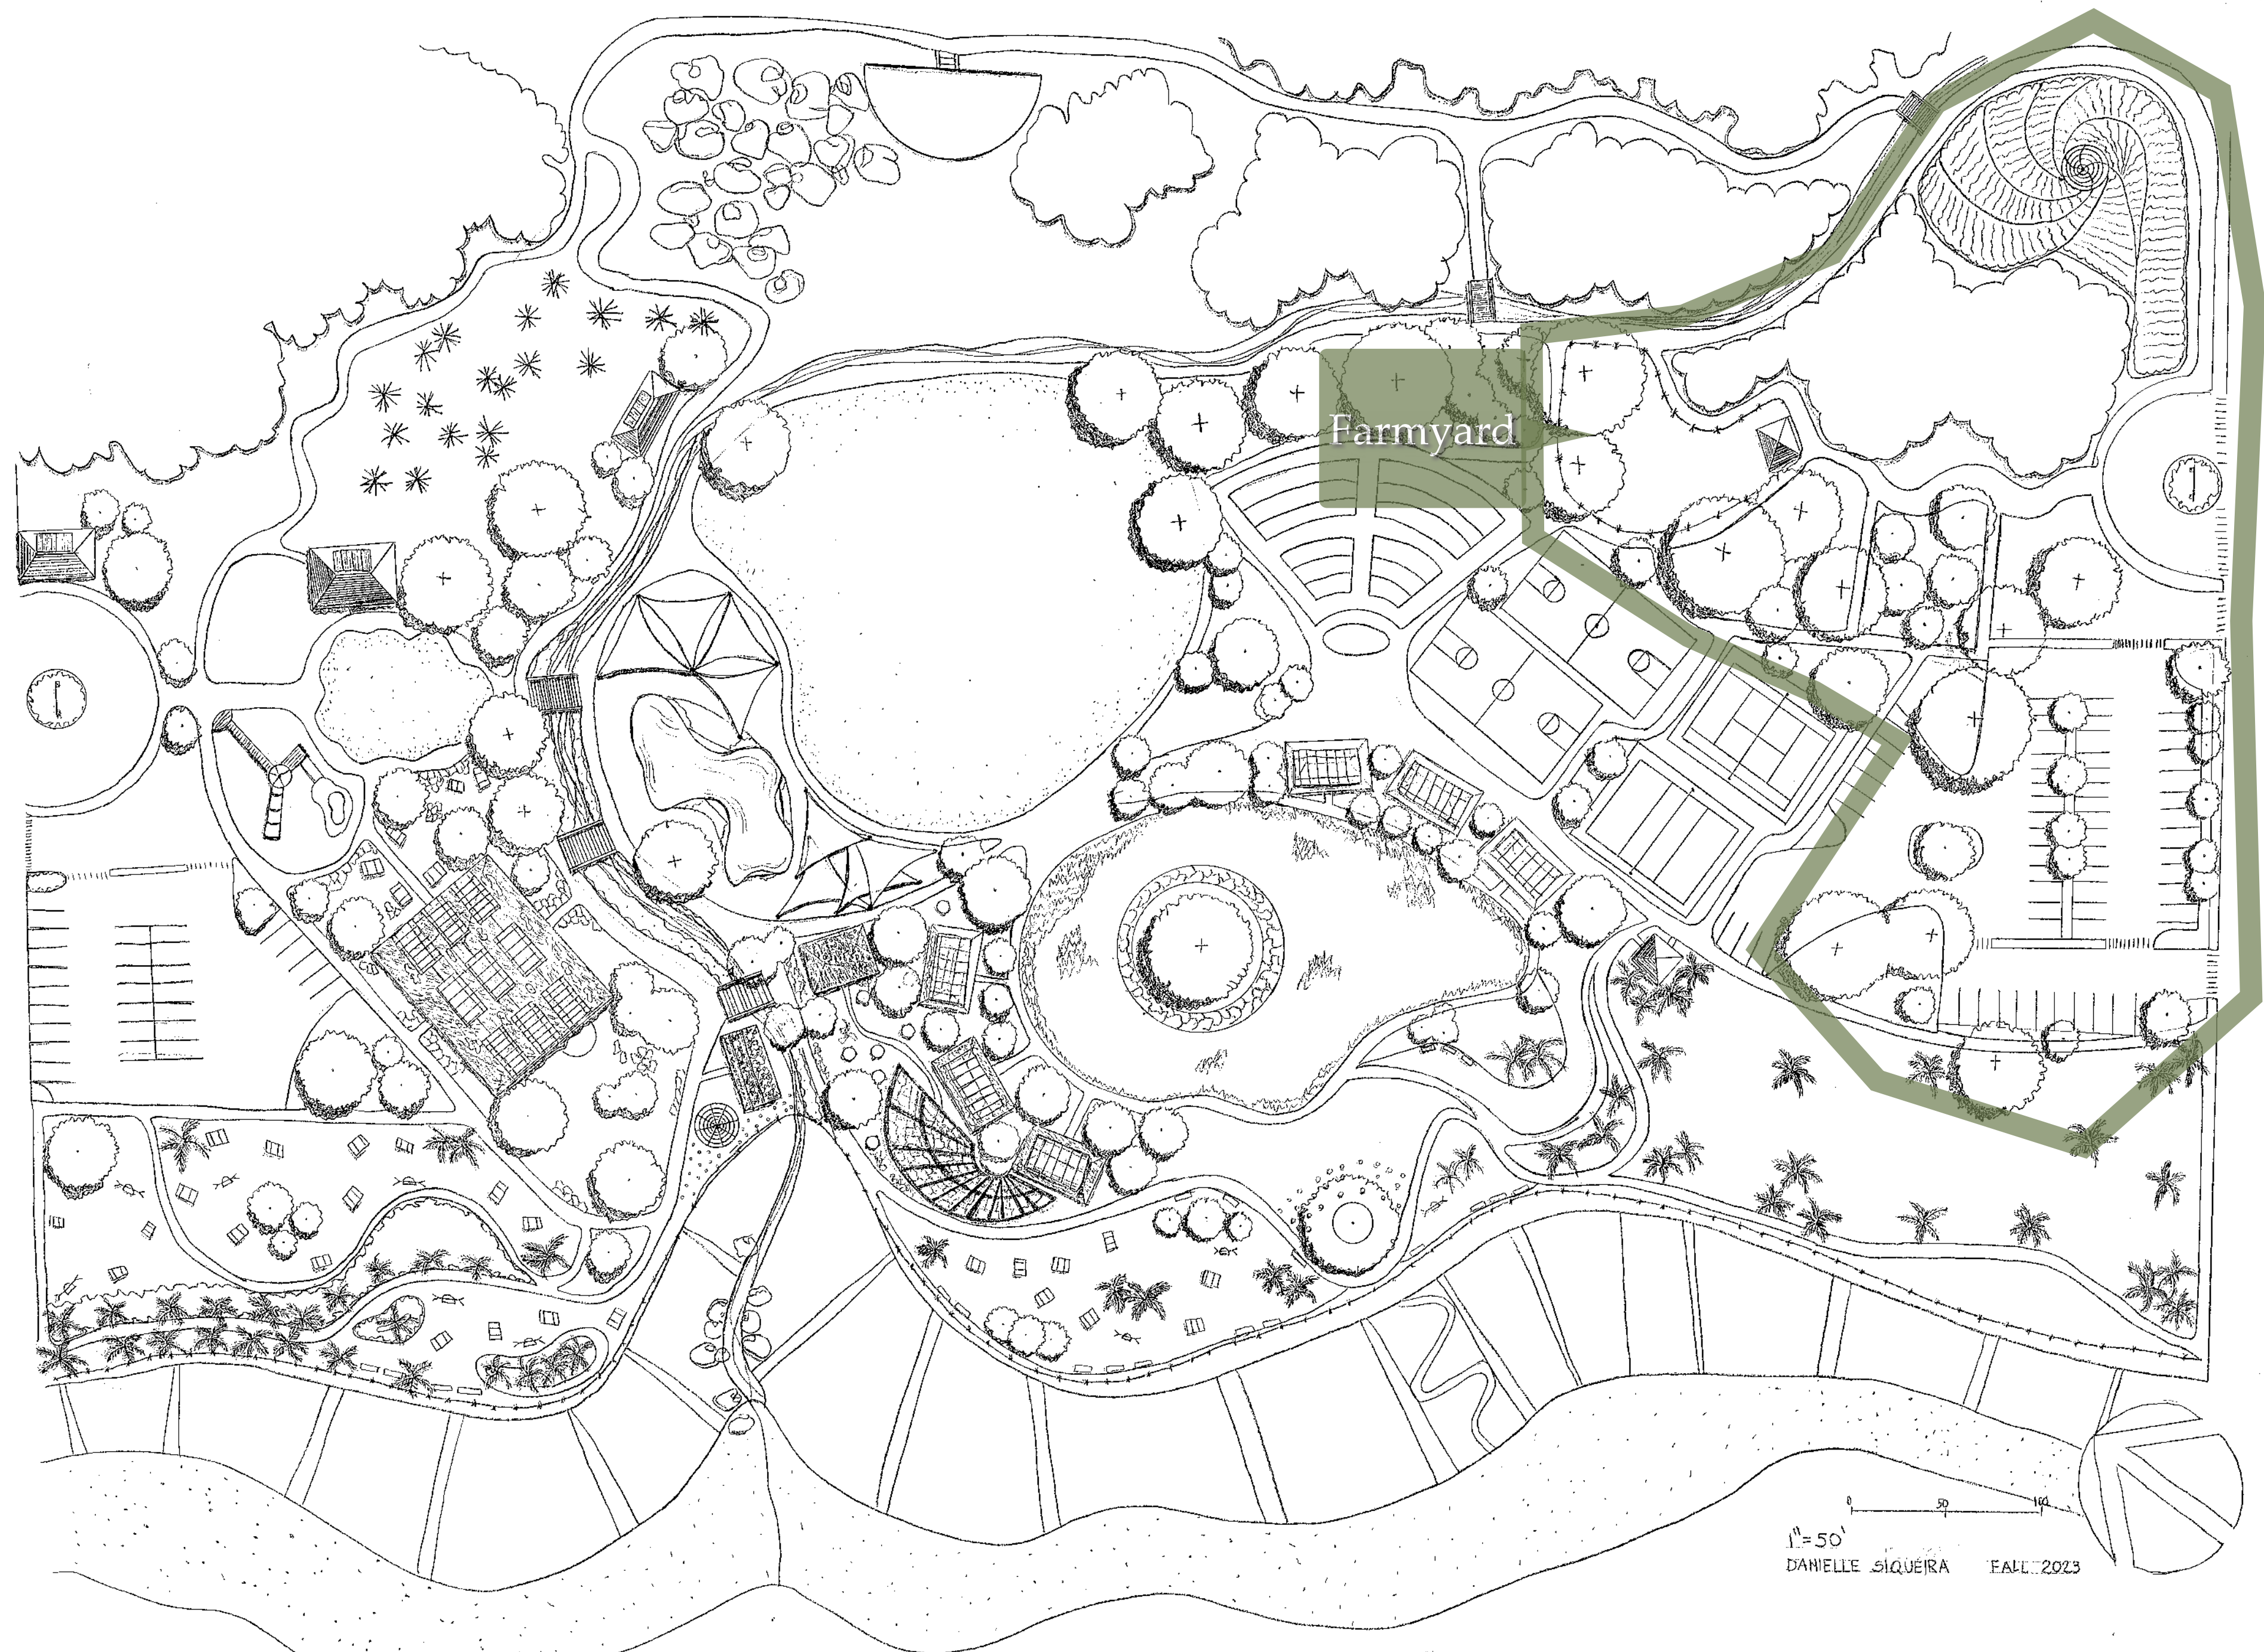

50 scale

Spiral gardens

1" = 50'
DANIELLE SIQUEIRA FALL 2023

1000101010

50 scale

Farmyard

1" = 50'
DANIELLE SIQUEIRA FALL 2023

1000101010

Weekend community use
Week night community use
Workshops
Cultural celebrations
Community service projects

Science fair
Inter-school competitions
Family events
Camping
Special days' celebrations

50 scale

1" = 50'
DANIELLE SIQUEIRA FALL 2023

Enlargement area

10000000

0 10 20 40 1" = 20'

DANIELLE SIQUEIRA

20 scale

Outdoor eating area

Library complex

Auditorium / cafeteria

DANIELLE SIQUEIRA

20 scale

Outdoor interpretative signs

Green roof

Solar energy

Water capture system

DANIELLE SIQUEIRA