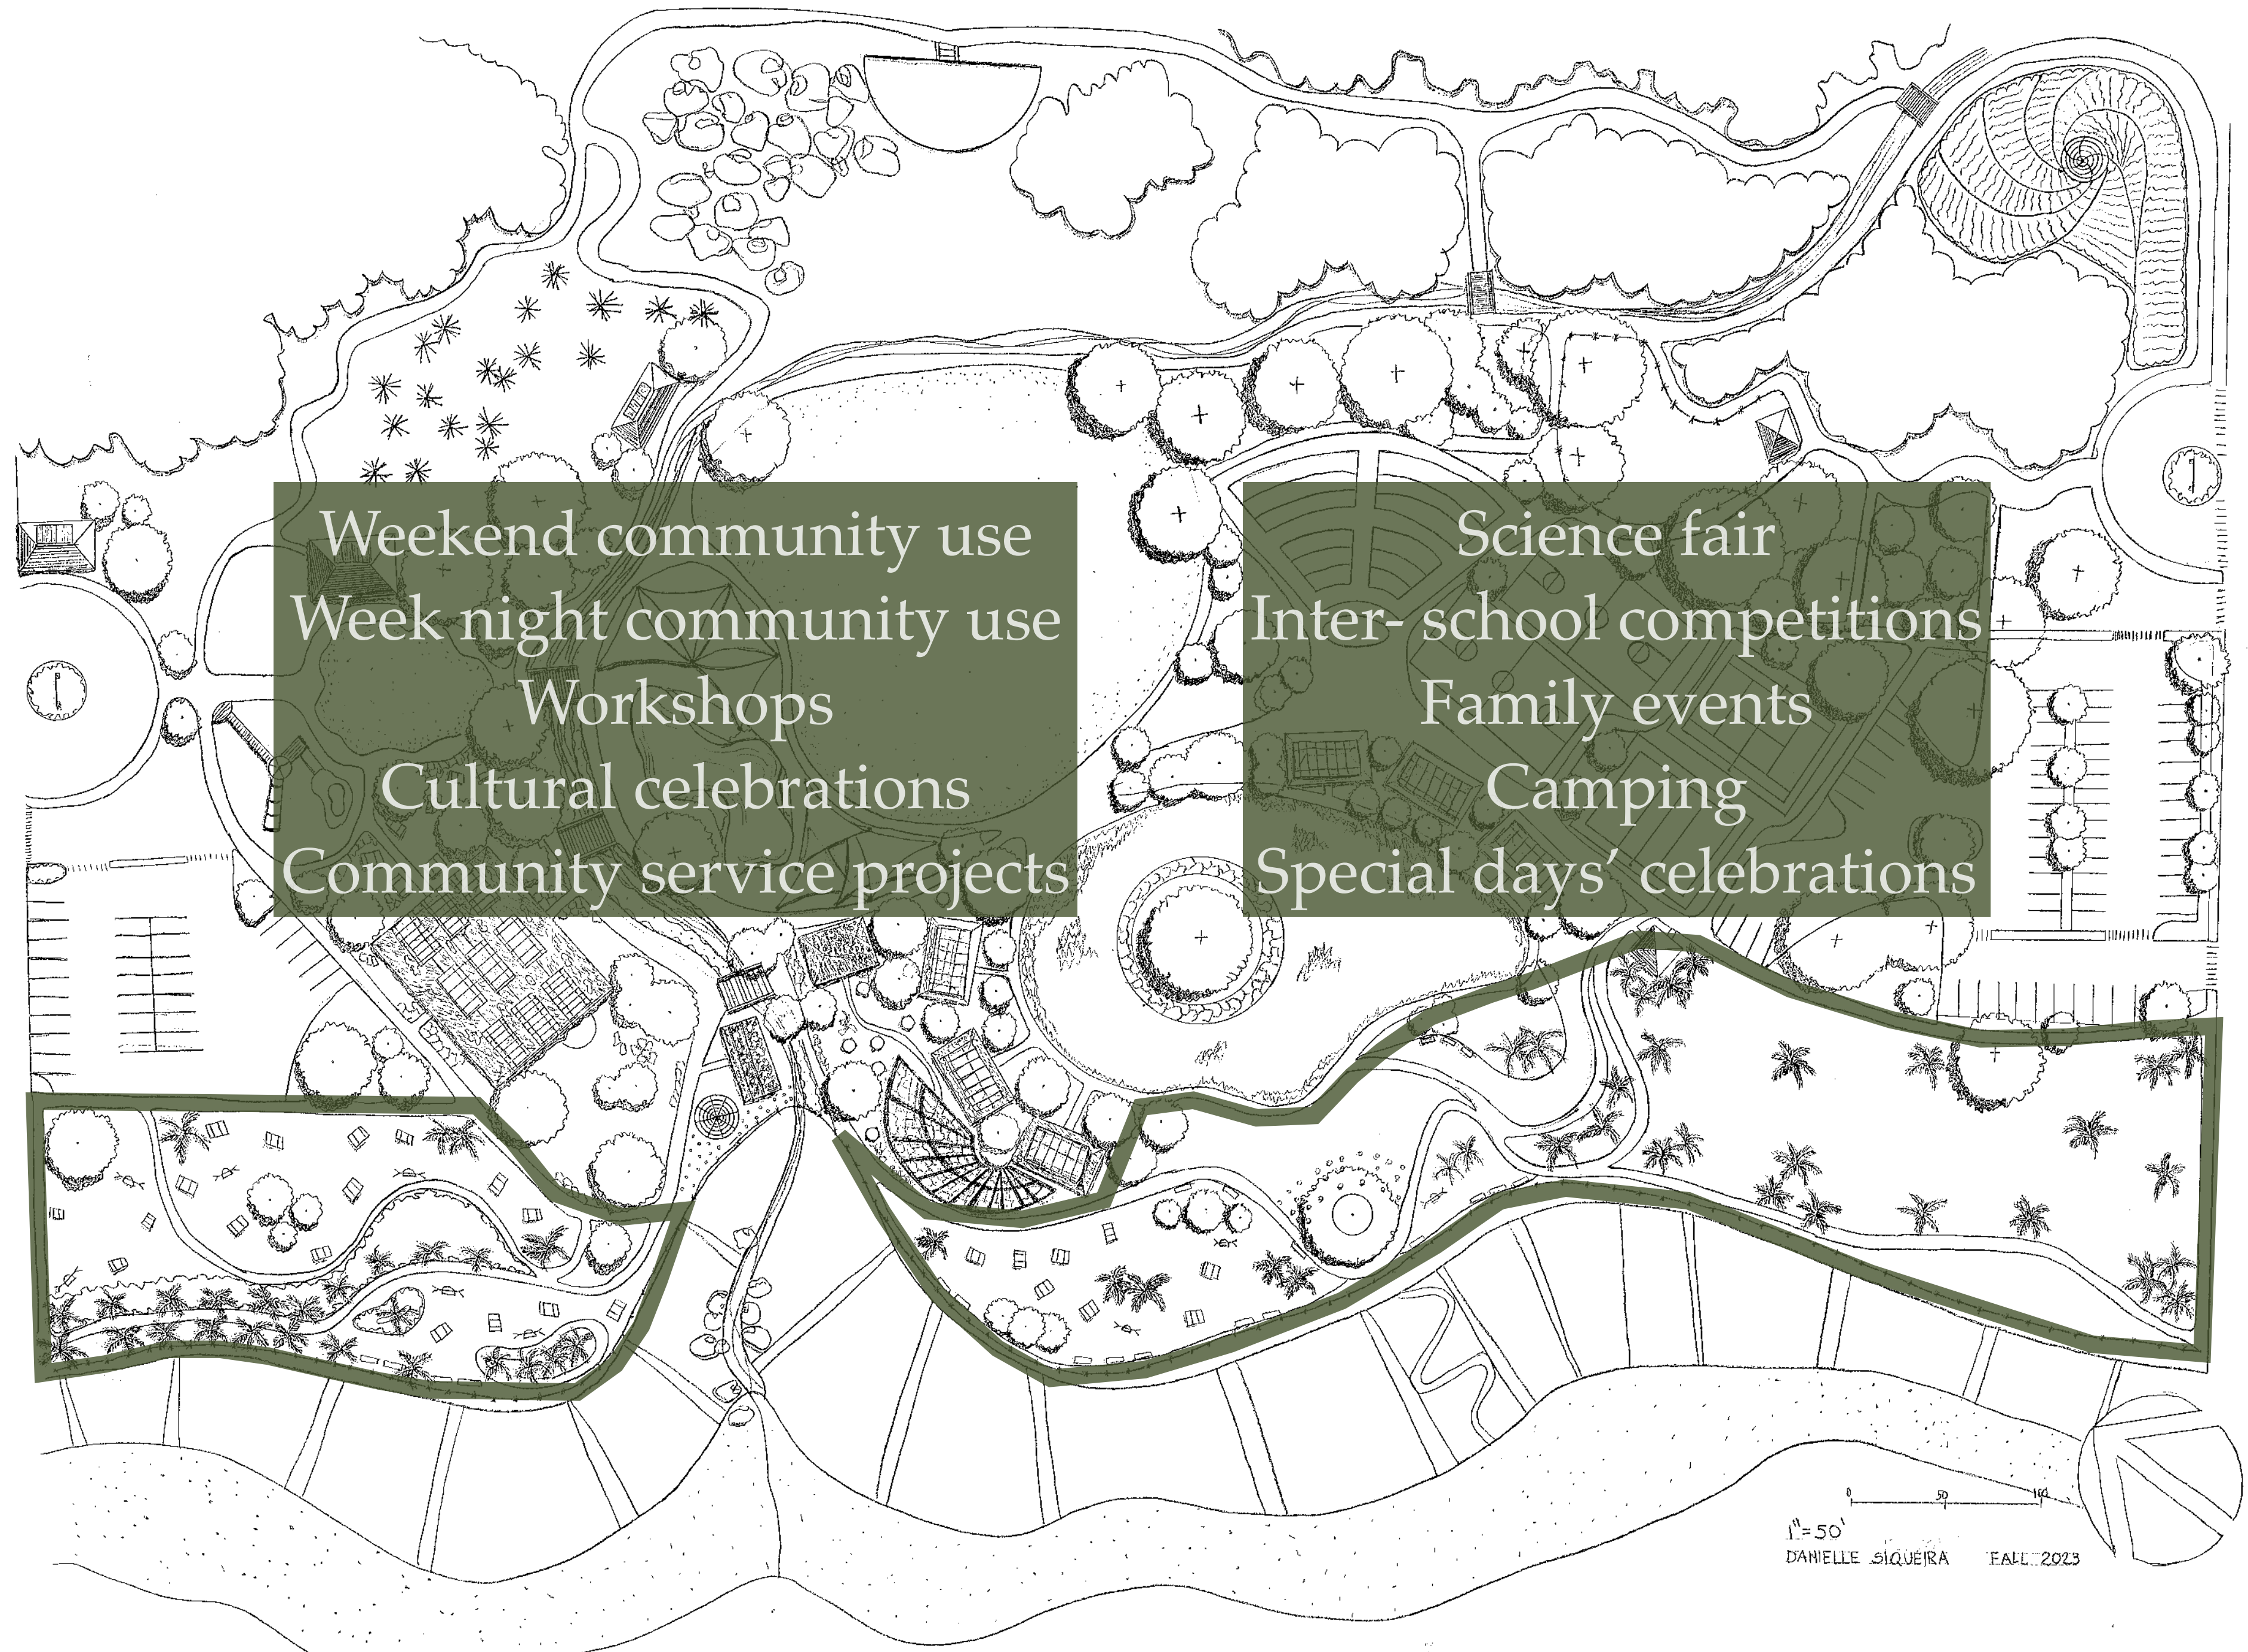

50 scale

Spiral gardens

1" = 50'
DANIELLE SIQUEIRA FALL 2023

1000101010

50 scale

Farmyard

1" = 50'
DANIELLE SIQUEIRA FALL 2023

1000101010

Weekend community use
Week night community use
Workshops
Cultural celebrations
Community service projects

Science fair
Inter-school competitions
Family events
Camping
Special days' celebrations

50 scale

1" = 50'
DANIELLE SIQUEIRA FALL 2023

Enlargement area

10000000

0 10 20 40 1" = 20'

DANIELLE SIQUEIRA

20 scale

Outdoor eating area

Library complex

Auditorium / cafeteria

DANIELLE SIQUEIRA

20 scale

Outdoor interpretative signs

Green roof

Solar energy

Water capture system

DANIELLE SIQUEIRA