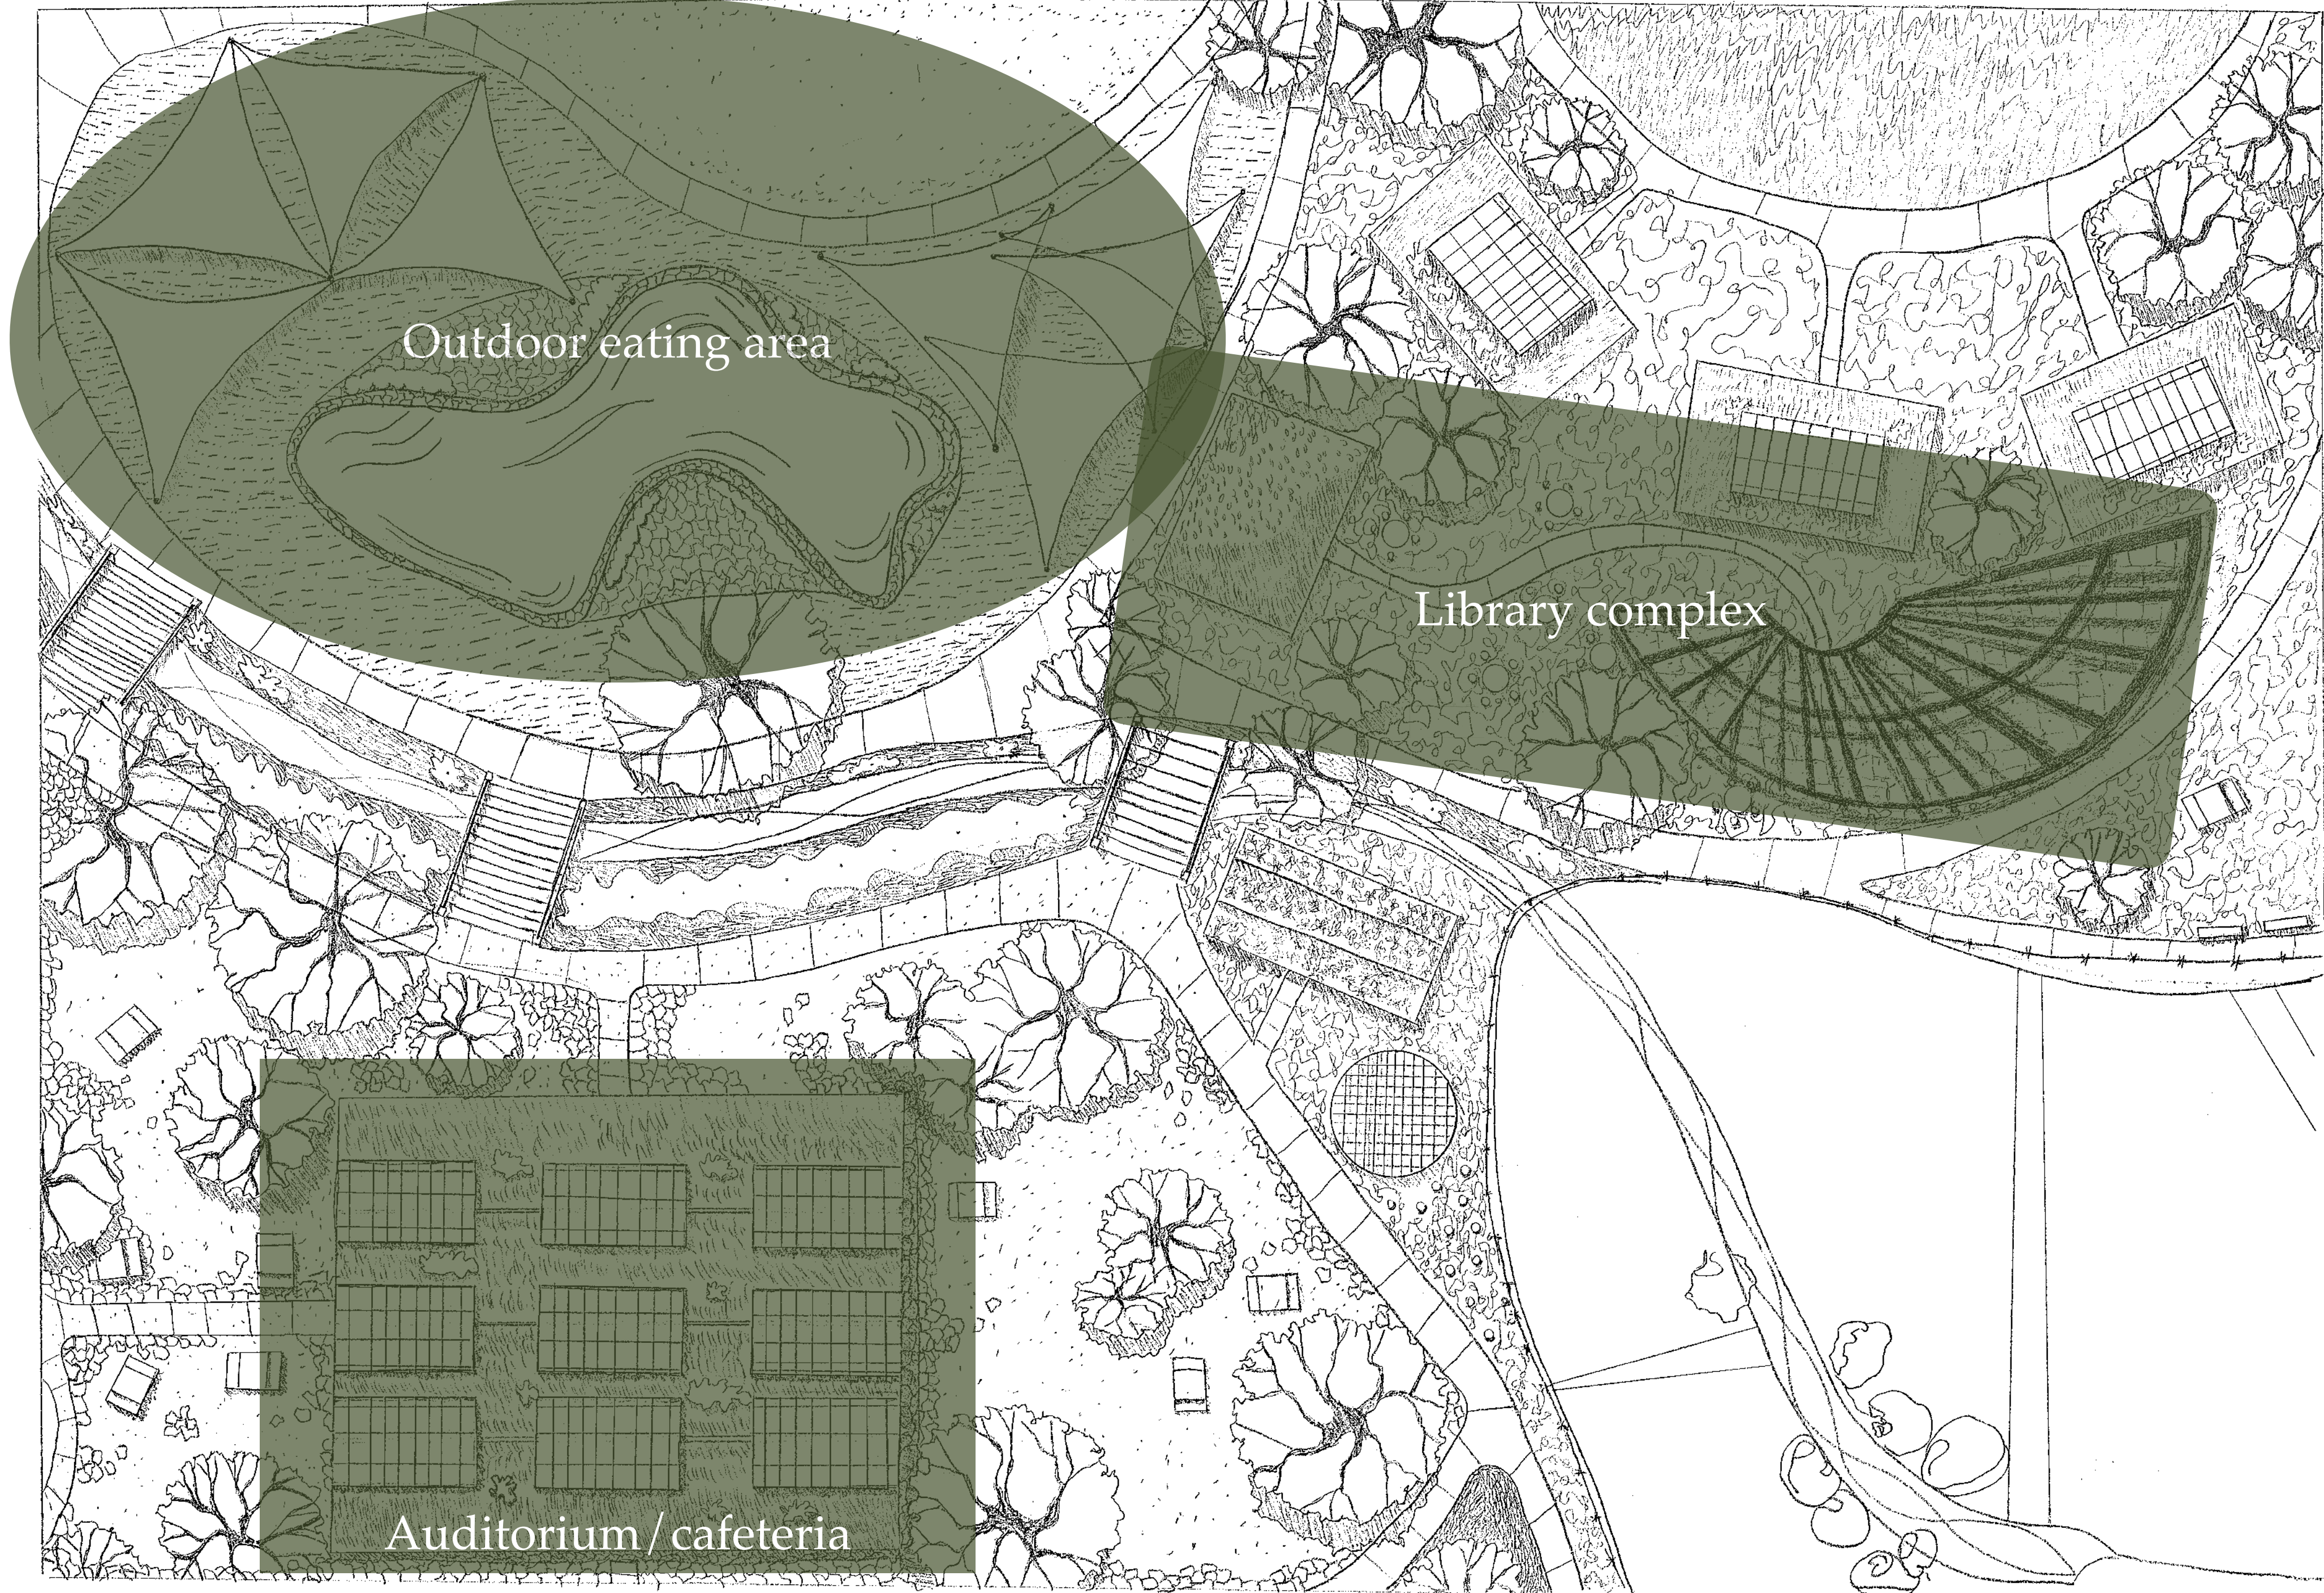

1" = 50'
DANIELLE SIQUEIRA FALL 2023

Enlargement area

10000000

0 10 20 40 1" = 20'

DANIELLE SIQUEIRA

20 scale

Outdoor eating area

Library complex

Auditorium / cafeteria

DANIELLE SIQUEIRA

20 scale

Outdoor interpretative signs

Green roof

Solar energy

Water capture system

DANIELLE SIQUEIRA