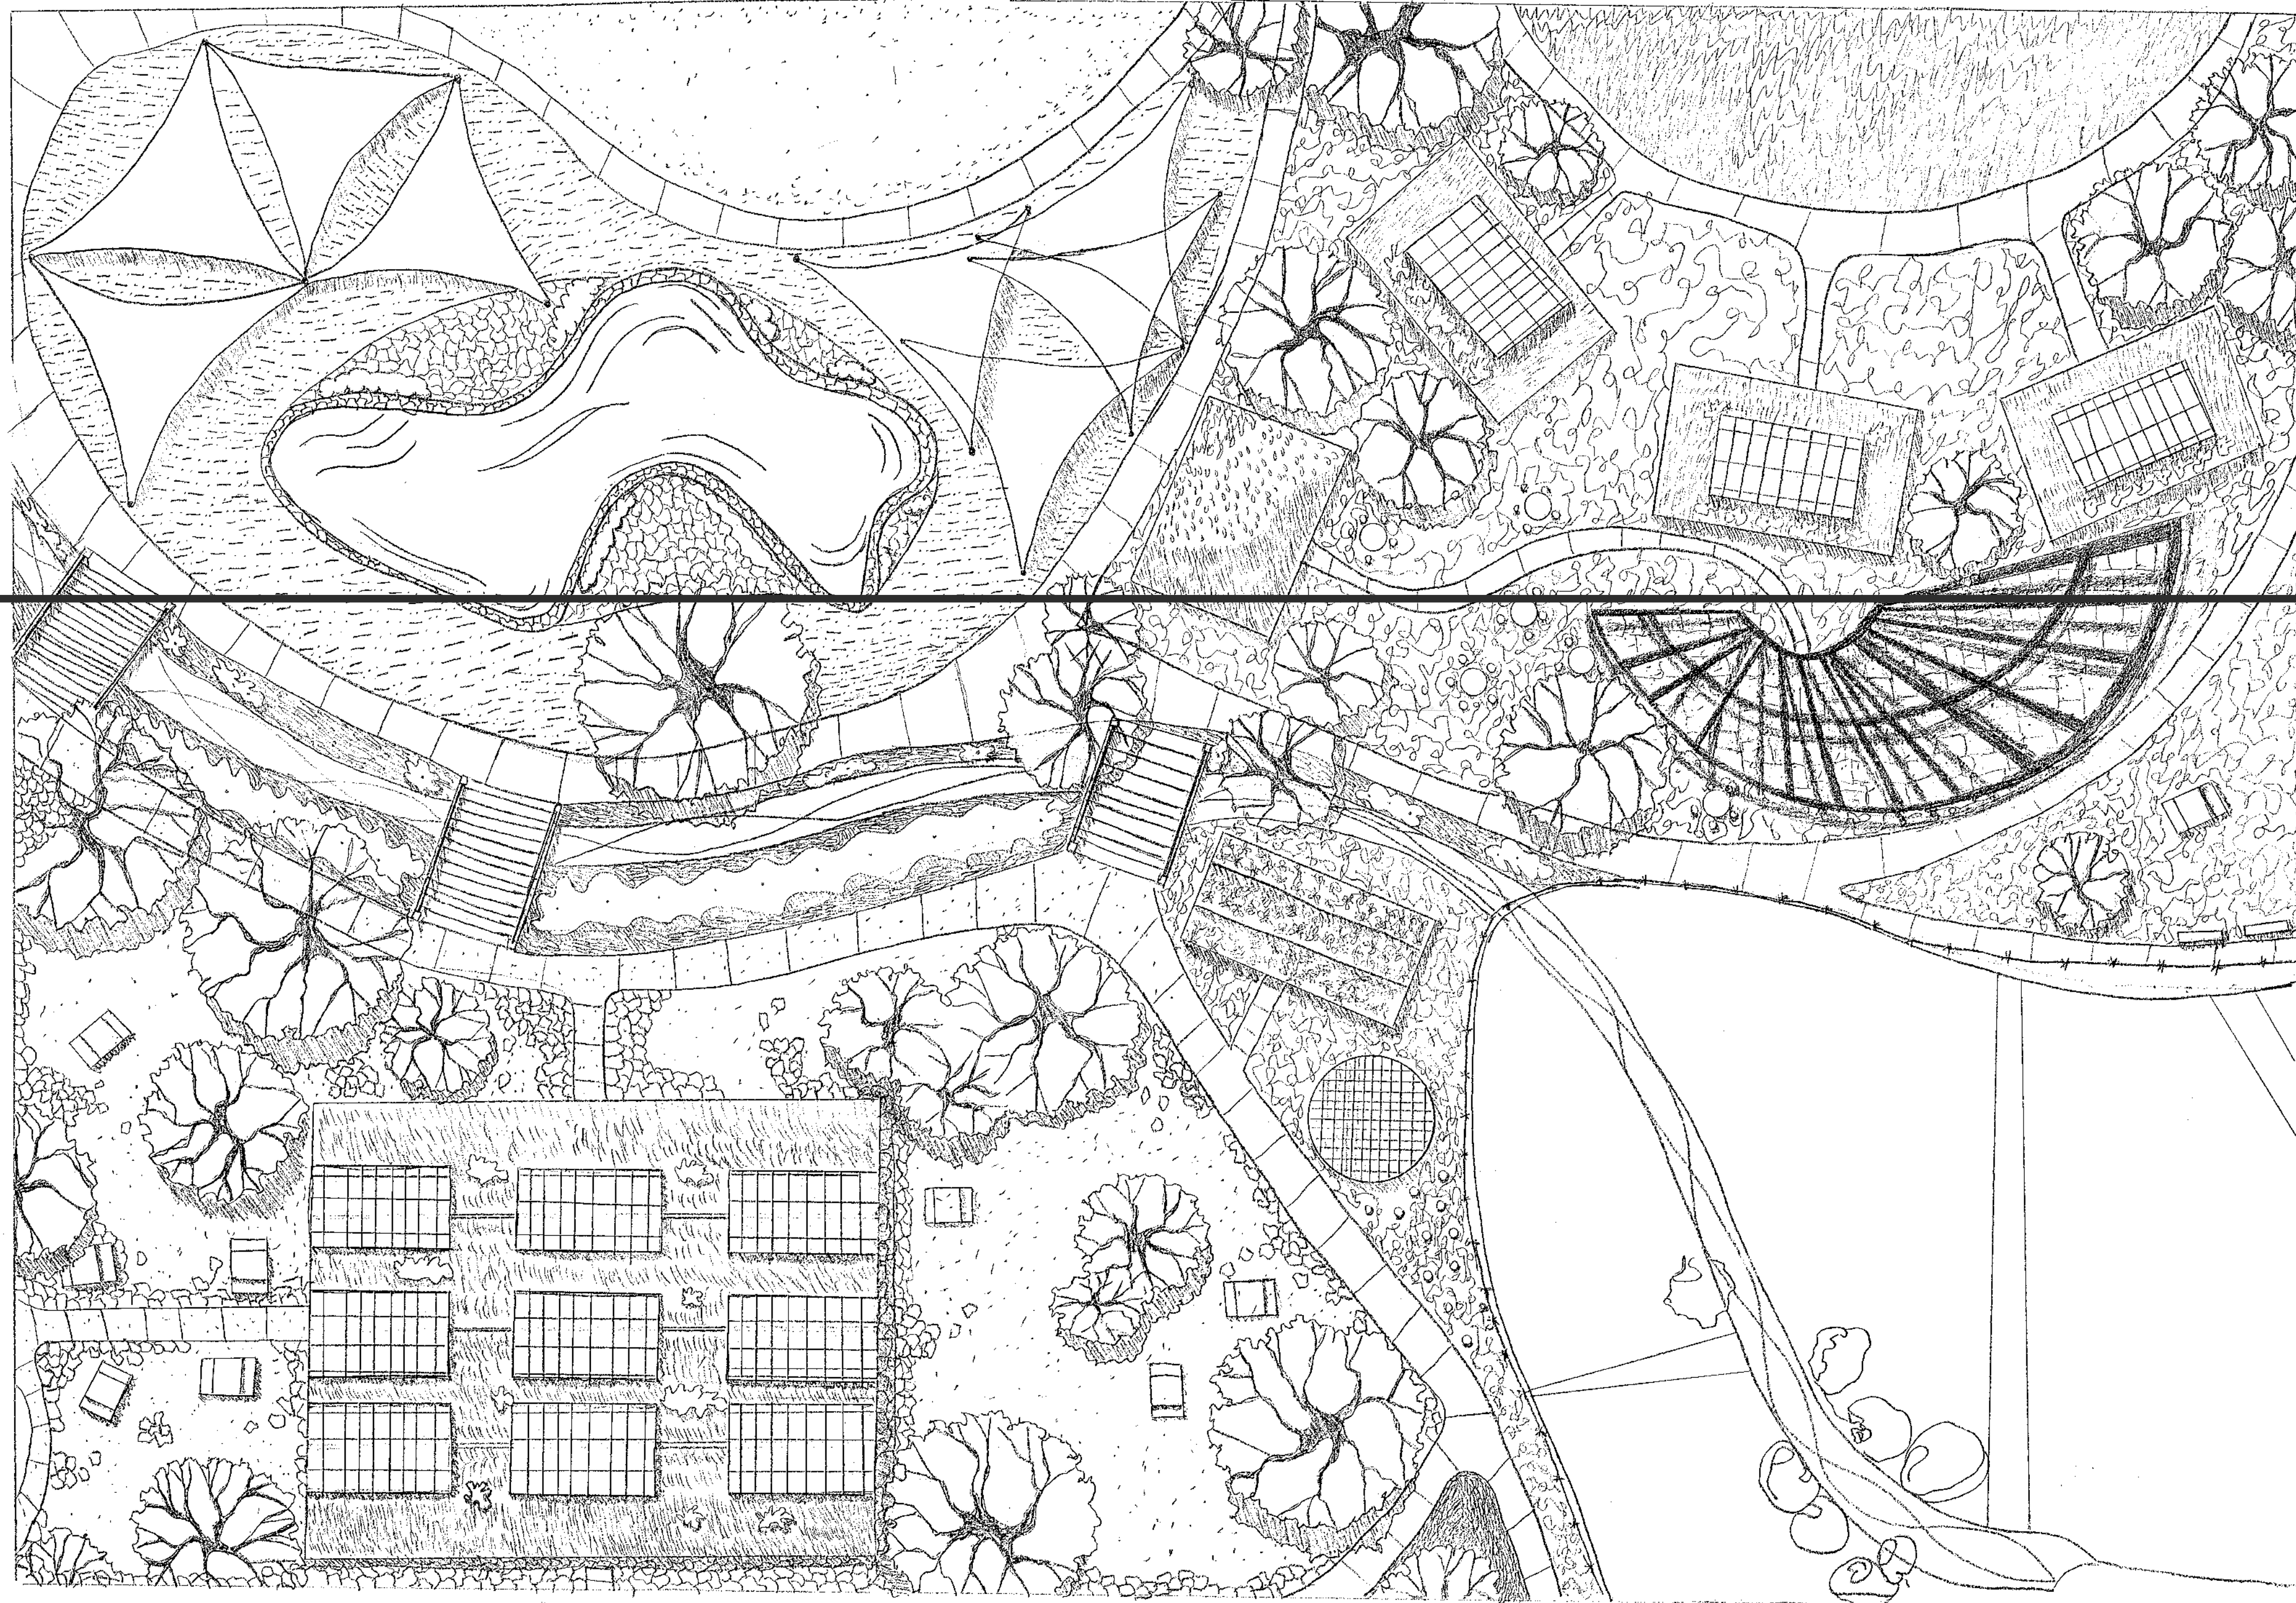

1" = 50'
DANIELLE SIQUEIRA FALL 2023

Enlargement area

10000000

0 10 20 40 1" = 20'

DANIELLE SIQUEIRA

20 scale

Outdoor eating area

Library complex

Auditorium / cafeteria

DANIELLE SIQUEIRA

20 scale

Outdoor interpretative signs

Green roof

Solar energy

Water capture system

DANIELLE SIQUEIRA

20 scale

0 10 20 40 1" = 20'

DANIELLE SIQUEIRA

A

A'

20 scale

1" = 20' DANIELLE SIQUEIRA

THANK YOU