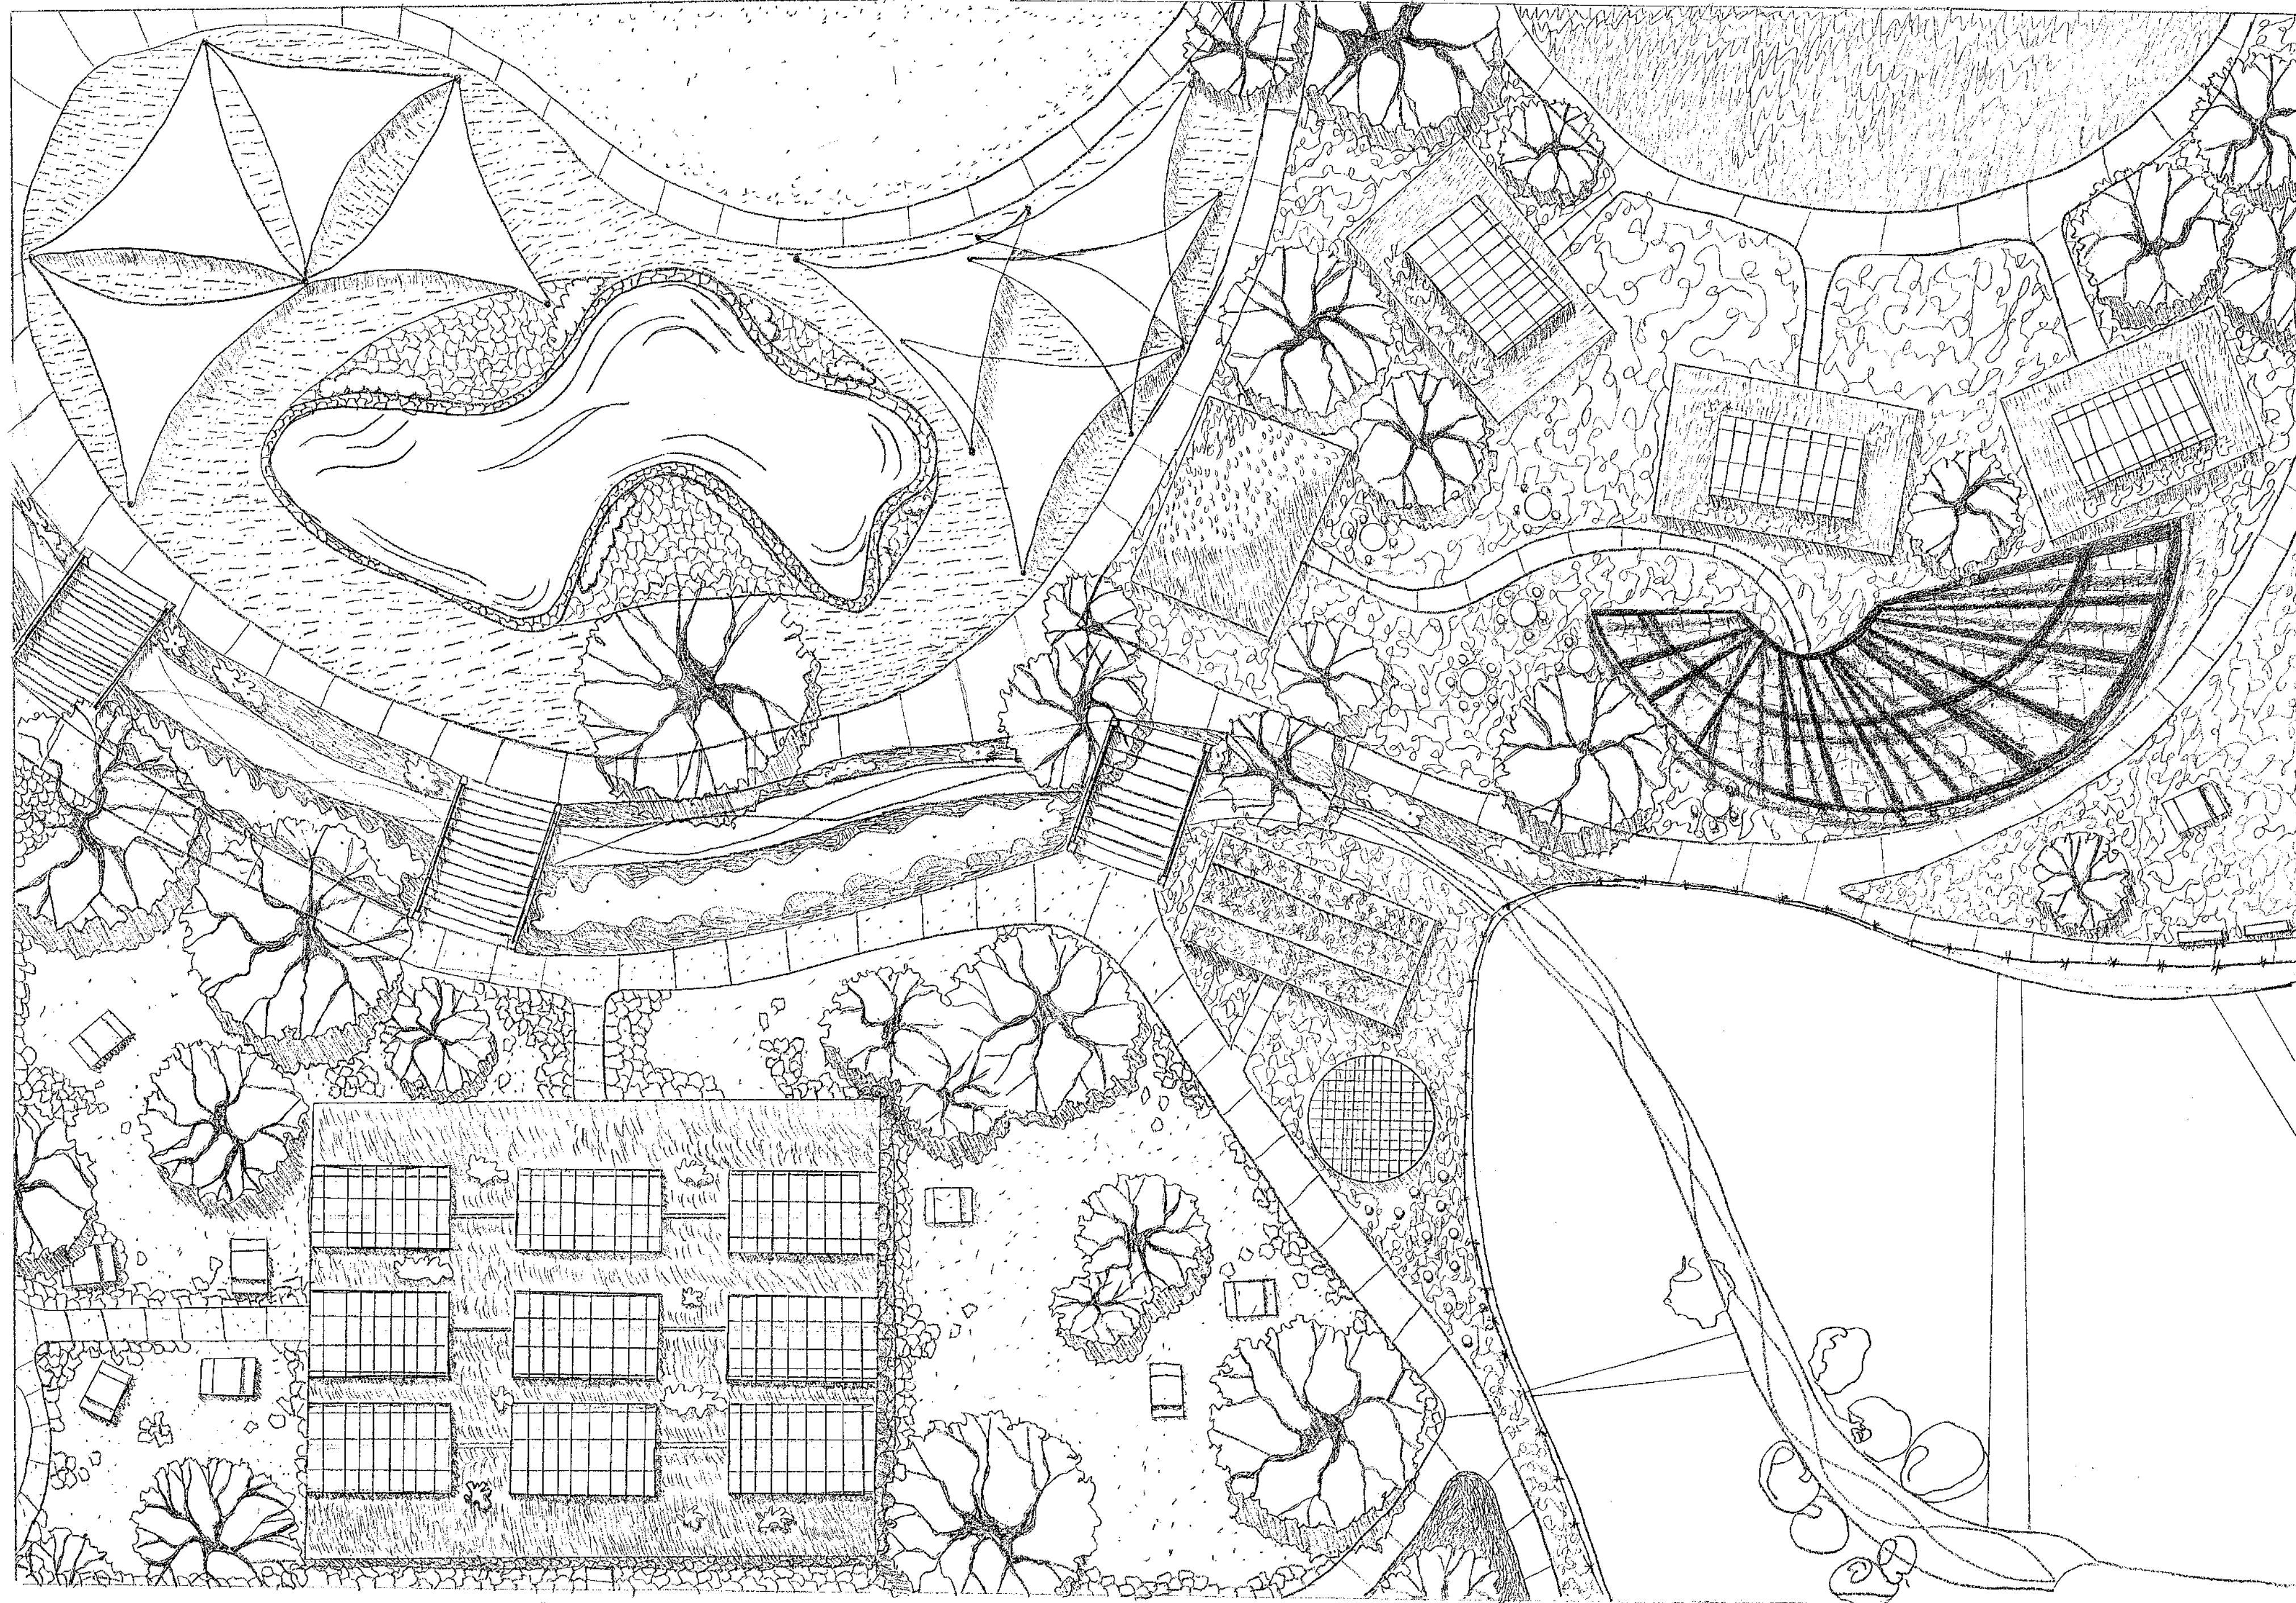

Weekend community use
Week night community use
Workshops
Cultural celebrations
Community service projects

Science fair
Inter-school competitions
Family events
Camping
Special days' celebrations

50 scale

1" = 50'
DANIELLE SIQUEIRA FALL 2023

Enlargement area

10000000

0 10 20 40 1" = 20'

DANIELLE SIQUEIRA

20 scale

Outdoor eating area

Library complex

Auditorium / cafeteria

DANIELLE SIQUEIRA

20 scale

Outdoor interpretative signs

Green roof

Solar energy

Water capture system

DANIELLE SIQUEIRA