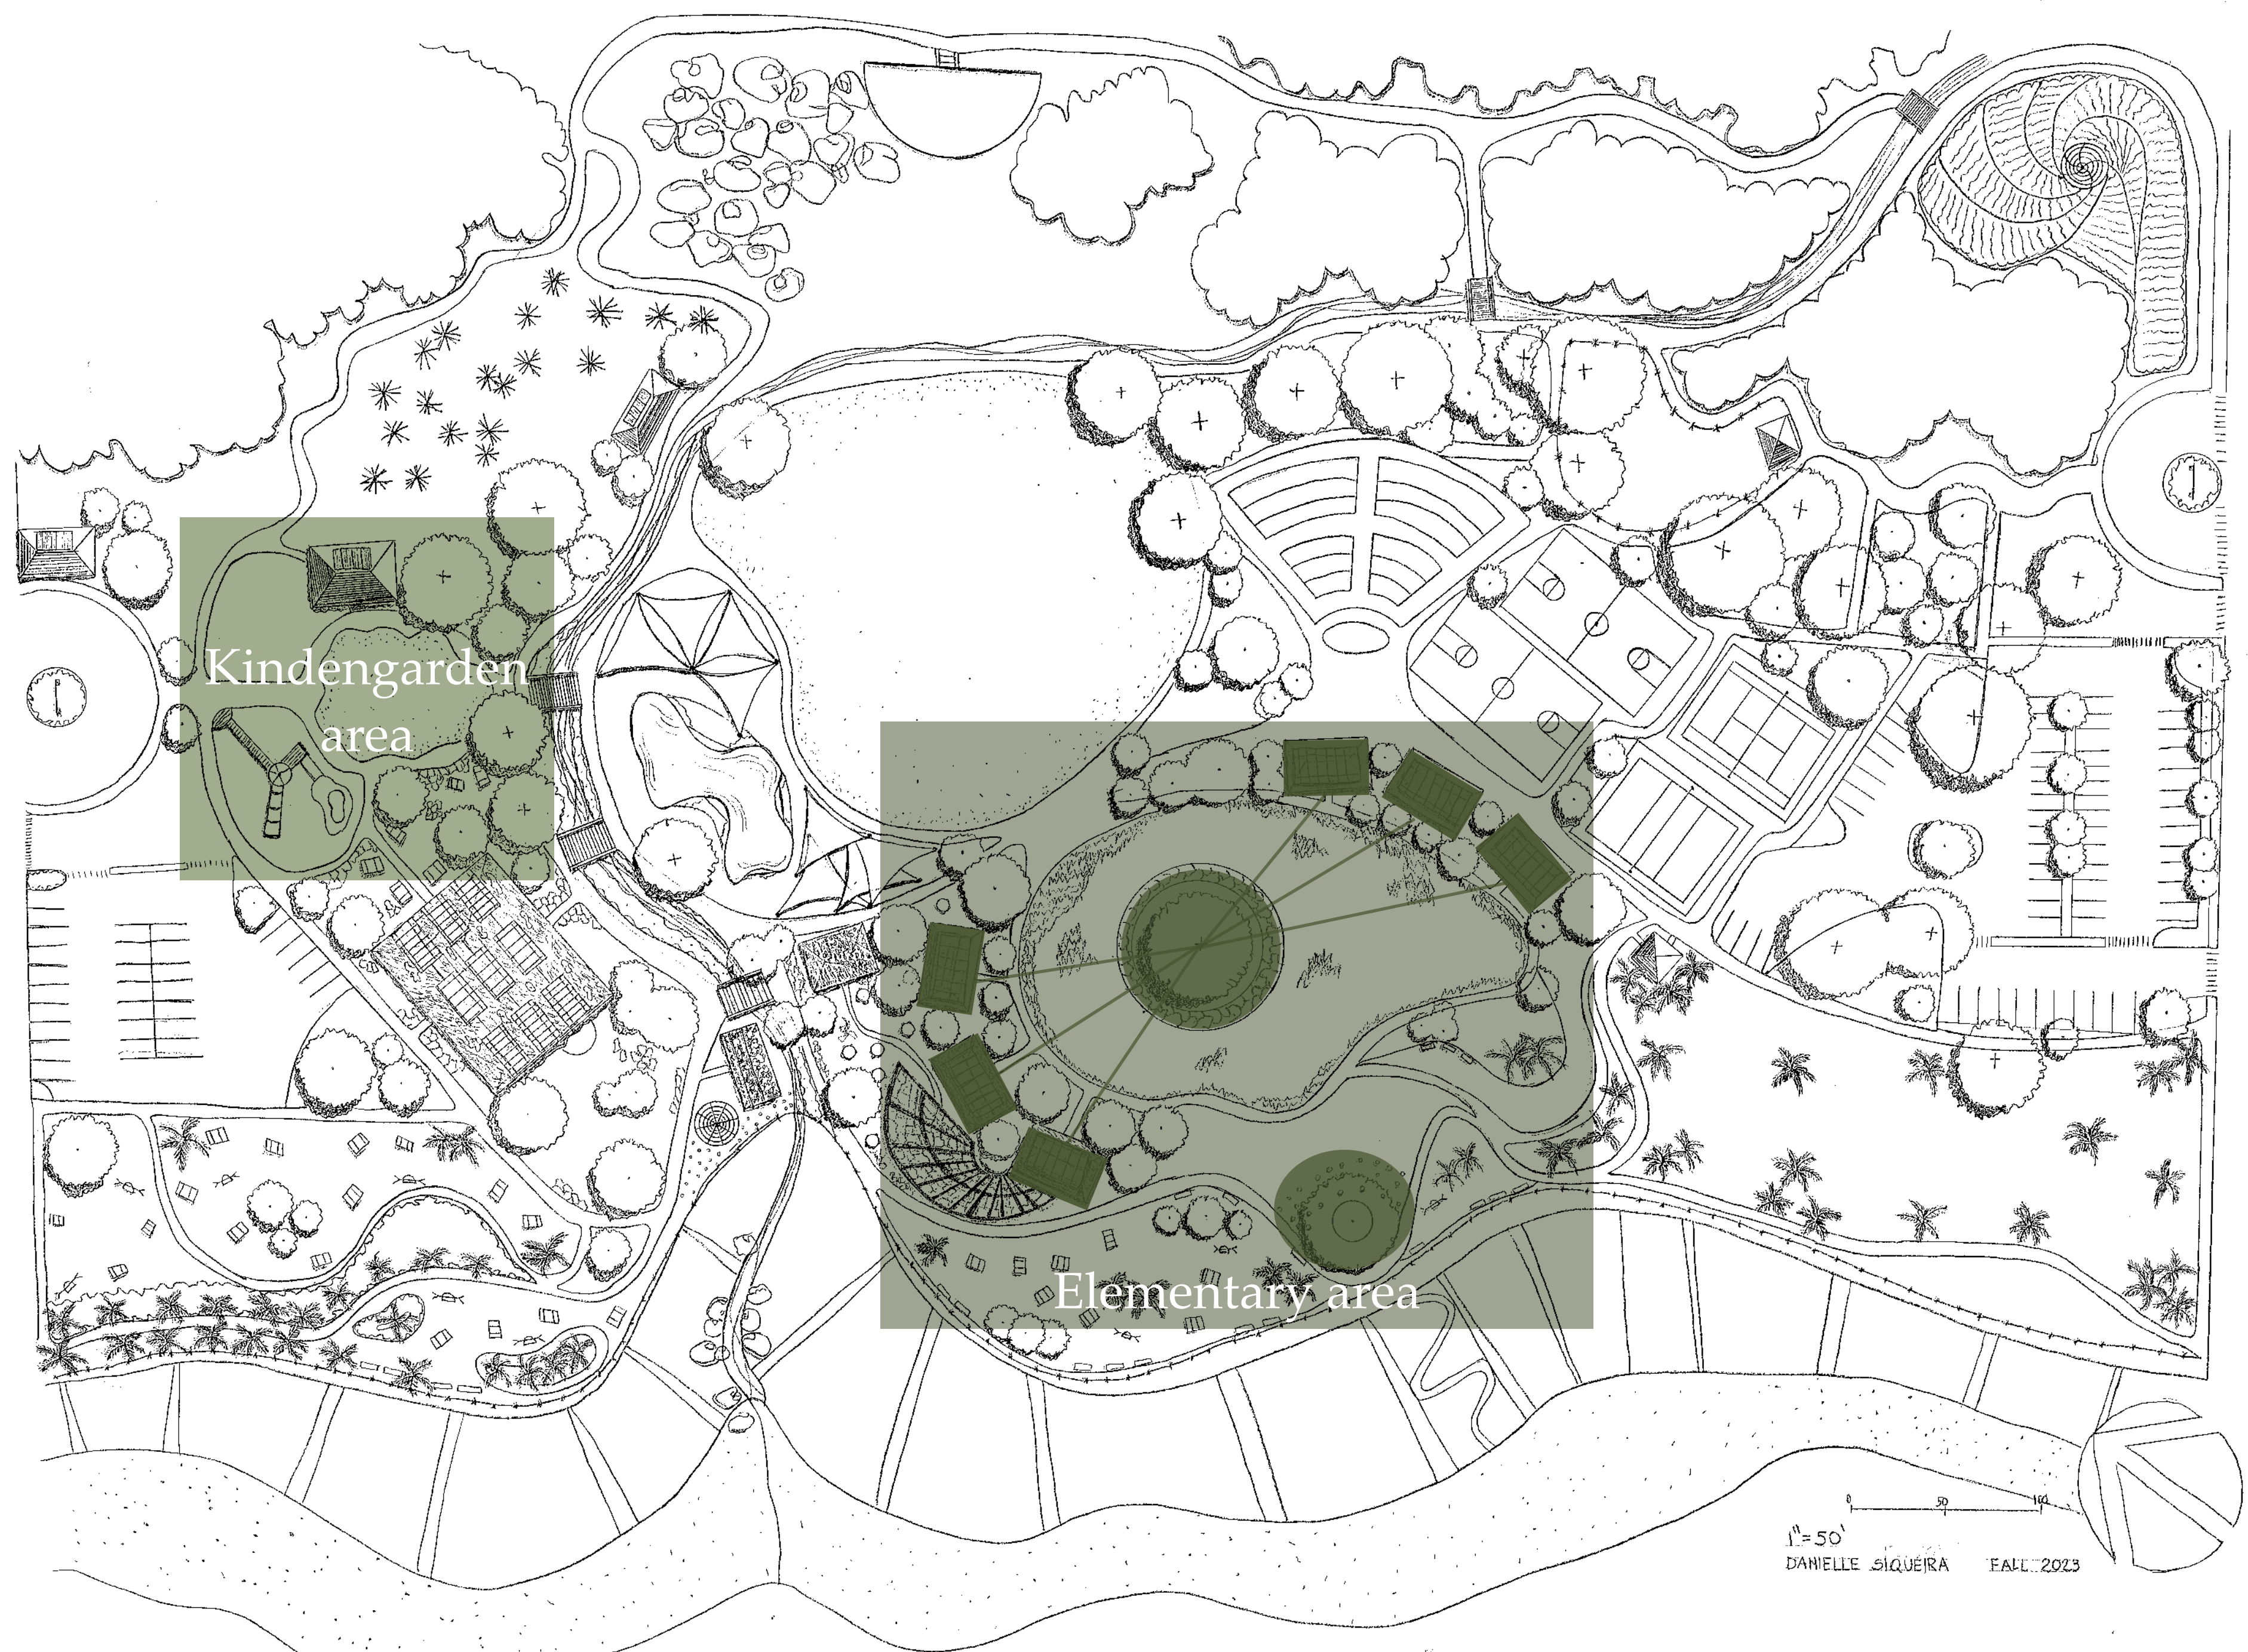

50 scale

1" = 50'
DANIELLE SIQUEIRA FALL 2023

1000101010

50 scale

Kindergarden area

Elementary area

1"=50'
DANIELLE SIQUEIRA FALL 2023

10494312

50 scale

Spiral gardens

1" = 50'
DANIELLE SIQUEIRA FALL 2023

1000101010

50 scale

Farmyard

1" = 50'
DANIELLE SIQUEIRA FALL 2023

1000101010

1" = 50'
DANIELLE SIQUEIRA FALL 2023

Enlargement area

10000000

0 10 20 40 1" = 20'

DANIELLE SIQUEIRA

20 scale

Outdoor eating area

Library complex

Auditorium / cafeteria

DANIELLE SIQUEIRA

20 scale

Outdoor interpretative signs

Green roof

Solar energy

Water capture system

DANIELLE SIQUEIRA