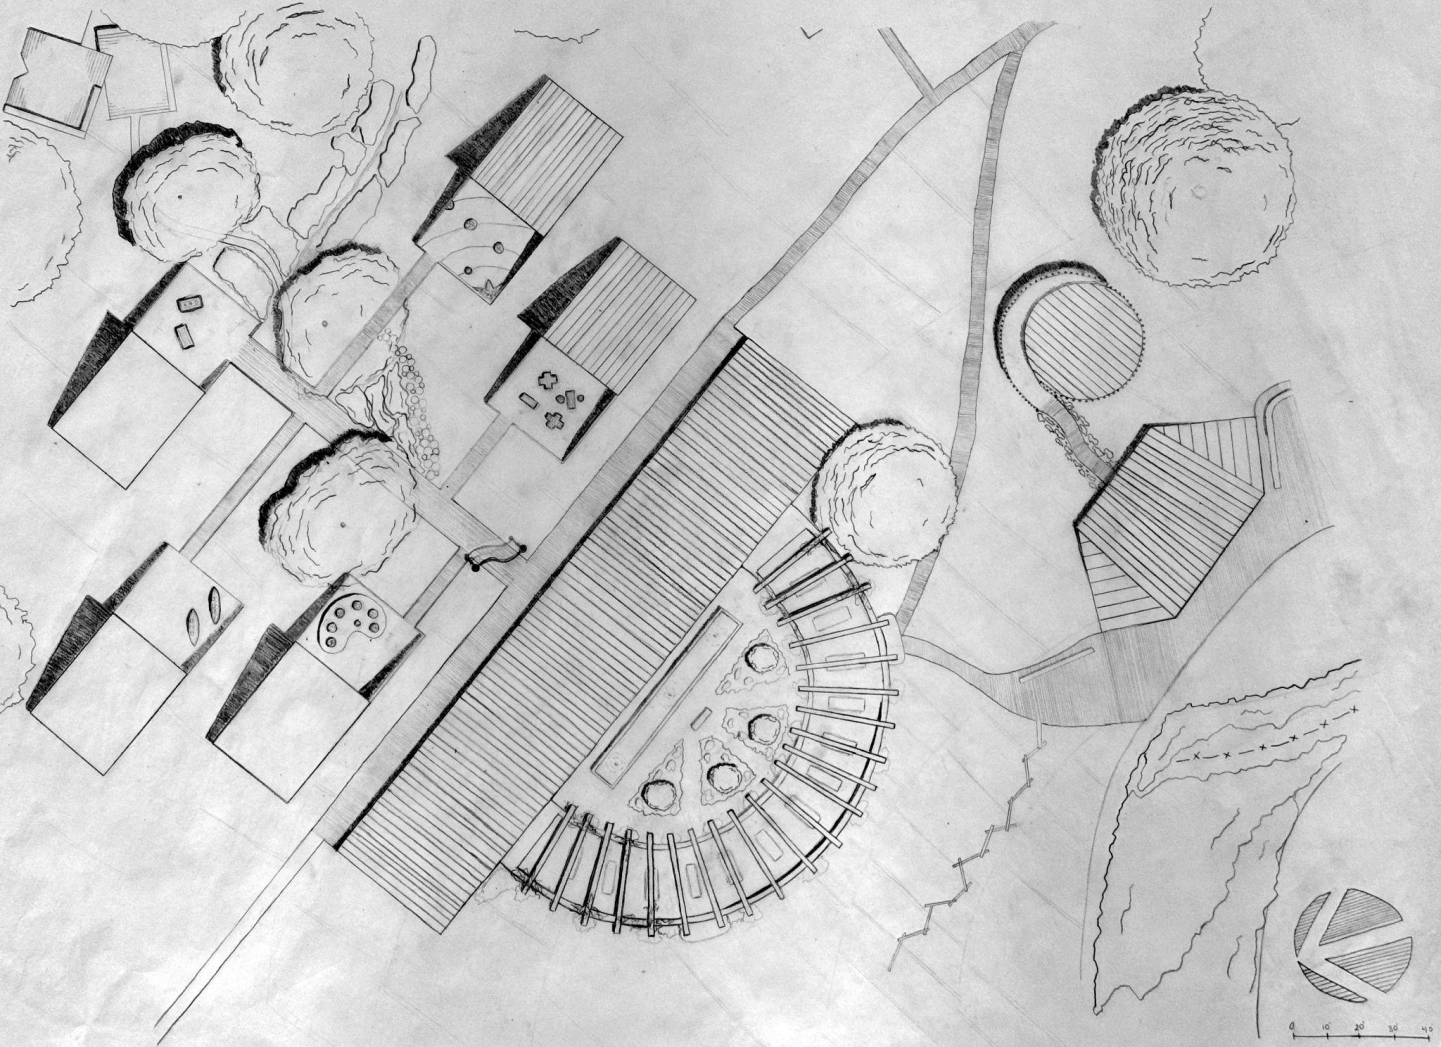

AMPHITHEATRE

CAMPUS

STRUCTURAL
ARCH THEME
THROUGHOUT
CAMPUS

PLAN

0 50 100

CENTRAL

CAMPUS

CENTRAL

CAMPUS

ART
CLASSROOM

OUTDOOR
STUDIO

An architectural rendering of a campus model. The scene features several buildings with light-colored, vertically-slatted wooden facades and gabled roofs. A prominent circular building with a similar wooden exterior is situated on a grassy slope to the left. In the background, a large, open-air structure with a wooden frame and a flat roof is visible. The campus is surrounded by lush green trees and vegetation. In the far background, a large body of blue water is visible under a clear sky. The text 'CENTRAL CAMPUS MODEL' is overlaid in the center in a bold, green, sans-serif font.