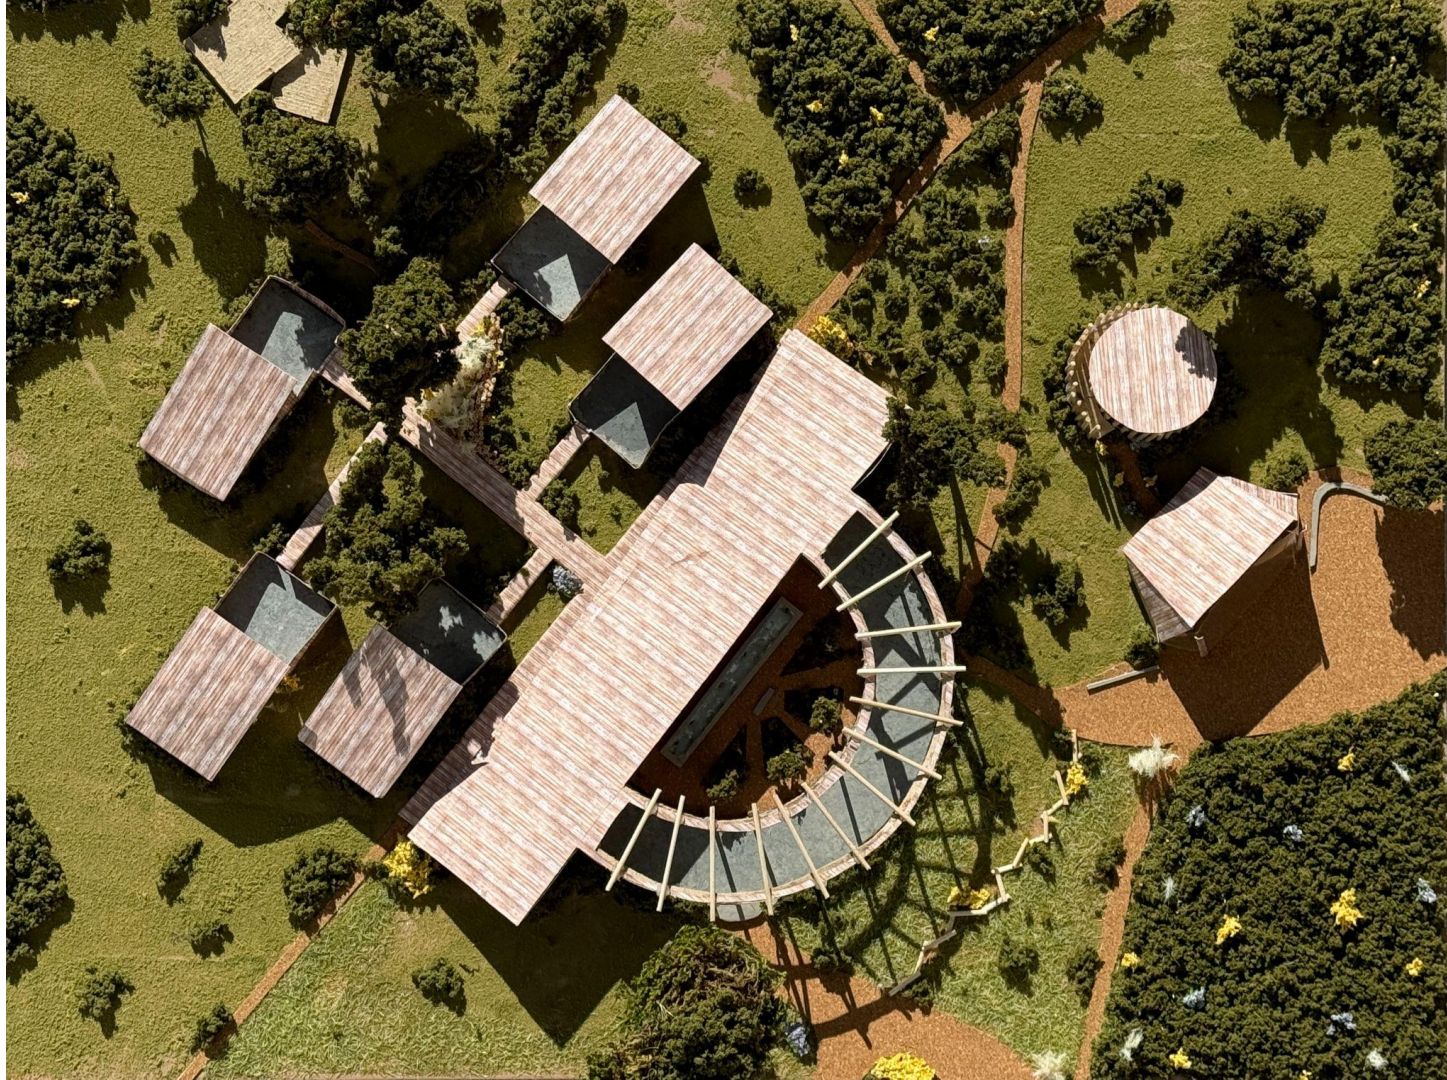

CENTRAL CALIFORNIA ELEMENTARY CAMPUS PROPOSAL

ALANA KATZNER

Intro to the Landscape Architecture Profession
ARCH X 472

THEMES & INSPIRATION

SEA RANCH, CA

TREADING LIGHTLY
UPON THE LAND

GREEN
COMMONS

NATURAL
BUILDING
MATERIALS

SIMPLE, CLEAN
BUILDING STYLE

EXPLORATION

FOSTERING A SENSE
OF ADVENTURE

"ADVENTURE
PATHS"
THROUGHOUT
CAMPUS

OUTDOOR
LEARNING
SPACES

UNTAMED NATURE

CAMPUS

PLAN

CAMPUS

ART
CLASSROOM

OUTDOOR
STUDIO

An architectural rendering of a campus model. The scene features several buildings with light-colored, vertically-slatted wooden facades and gabled roofs. A prominent circular building with a similar wooden exterior is situated on a grassy slope to the left. In the background, a large, open-air structure with a wooden frame and a flat roof is visible. The campus is surrounded by lush green trees and vegetation. In the far background, a large body of blue water is visible under a clear sky. The text 'CENTRAL CAMPUS MODEL' is overlaid in the center in a bold, green, sans-serif font.

CENTRAL CAMPUS MODEL

A wooden trellis structure made of light-colored wood, possibly birch or maple, stands in a garden. The trellis is composed of several vertical posts and horizontal beams, forming a series of rectangular frames. The background is a lush, green garden with various plants and trees, slightly out of focus. The lighting is bright and natural, suggesting a sunny day. The text "THANK YOU" is overlaid in the center of the image in a green, sans-serif font.