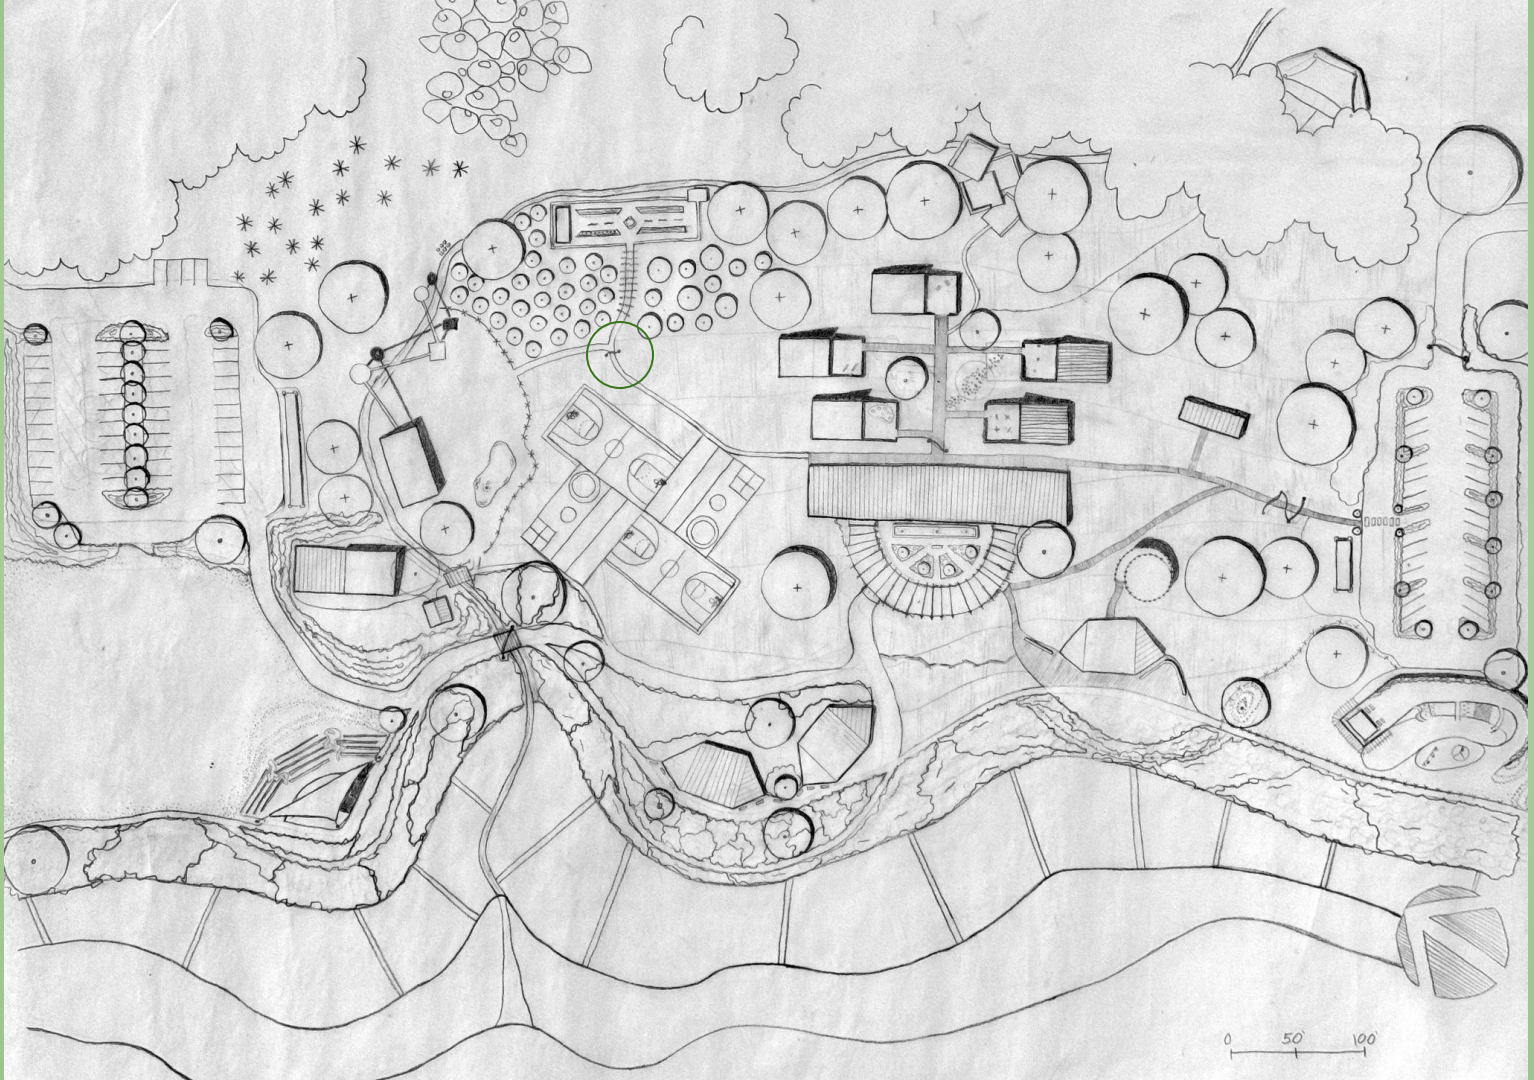

SIMPLE, CLEAN
BUILDING STYLE

EXPLORATION

FOSTERING A SENSE
OF ADVENTURE

"ADVENTURE
PATHS"
THROUGHOUT
CAMPUS

OUTDOOR
LEARNING
SPACES

UNTAMED NATURE

CAMPUS

PLAN

CAMPUS

PLAN

CENTRAL CAMPUS:

5 CLASSROOMS AND A LARGE MULTIPURPOSE BUILDING WITH AN OUTDOOR EATING AREA ALL CONNECTED BY AN ELEVATED WOOD BOARDWALK

CAMPUS

PLAN

KINDERGARTEN CLASSROOM AND OUTDOOR PLAY AREA

LIBRARY

INDOOR AND OUTDOOR ART STUDIOS

FLUX CLASSROOM

0 50 100

C
A
M
P
U
S

P
L
A
N

SCHOOL FARM:
ORCHARDS
POTAGER GARDEN
CHICKEN COOP
BARNYARD
APIARY
GOAT JUNGLE GYM

WOODEN
PLATFORMS

OPEN AIR
"TREE HOUSE"
CLASSROOM

CAMPUS

ART
CLASSROOM

OUTDOOR
STUDIO

An architectural rendering of a campus model. The scene features several buildings with light-colored, vertically-slatted wooden facades and gabled roofs. A prominent circular building with a similar wooden exterior is situated on a grassy slope to the left. In the background, a large, open-air structure with a wooden frame and a flat roof is visible. The campus is surrounded by lush green trees and vegetation. In the far background, a large body of blue water is visible under a clear sky. The text 'CENTRAL CAMPUS MODEL' is overlaid in the center in a bold, green, sans-serif font.