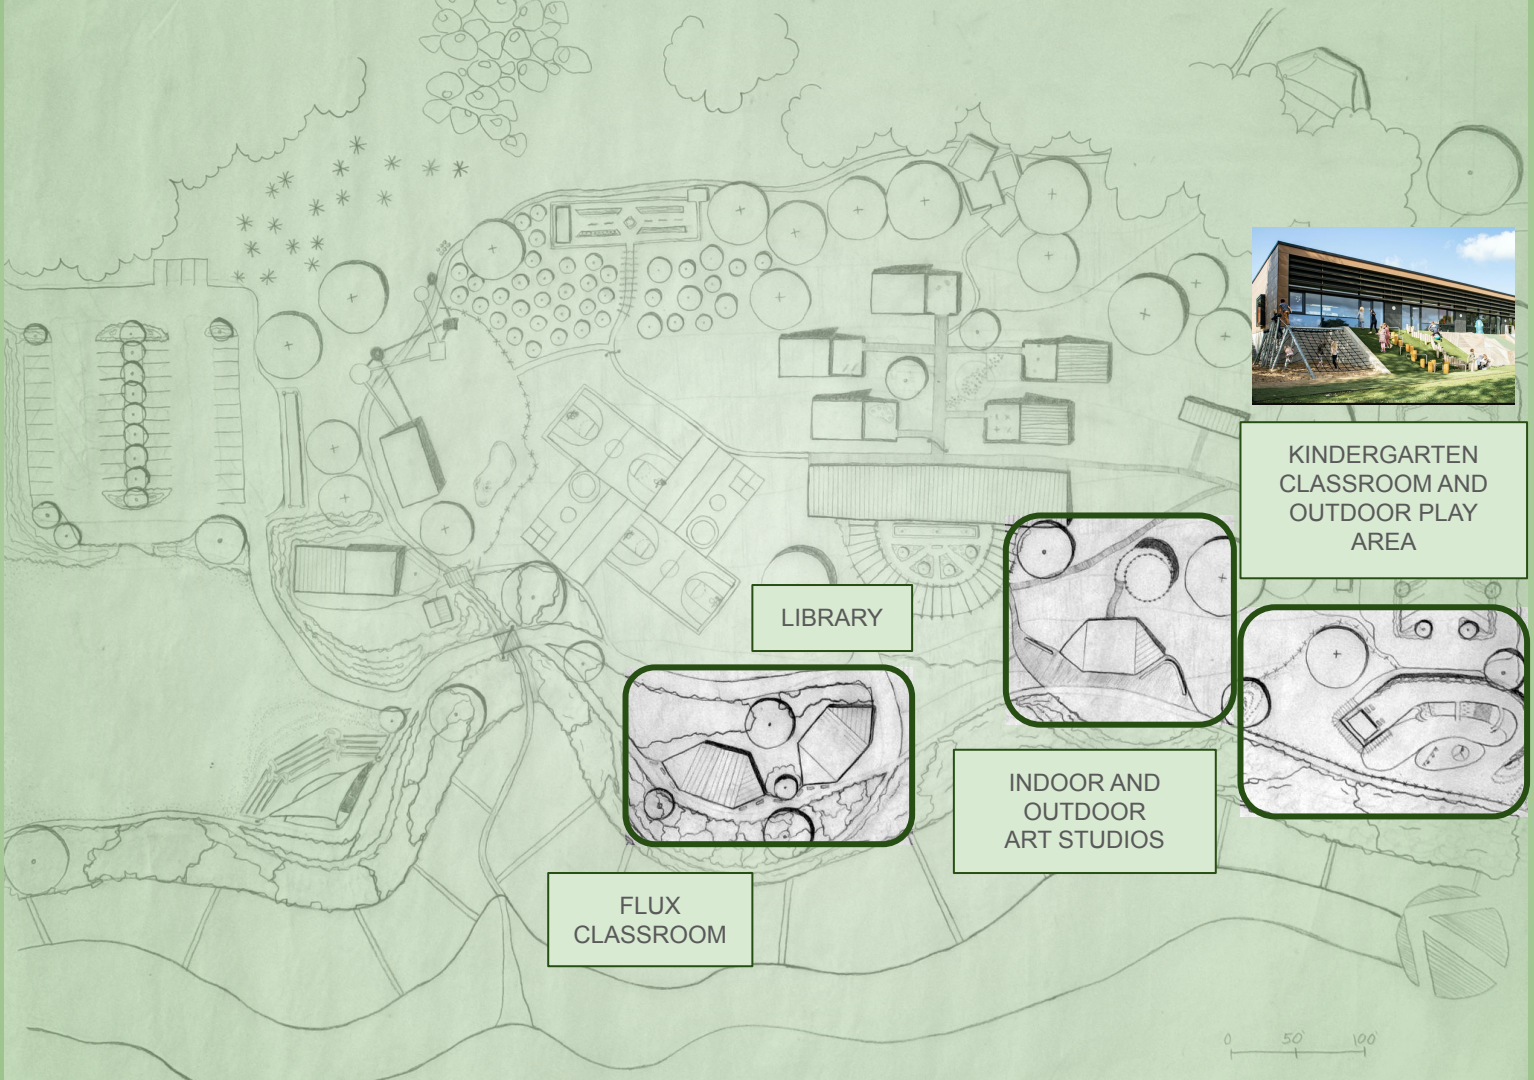

SIMPLE, CLEAN
BUILDING STYLE

EXPLORATION

FOSTERING A SENSE
OF ADVENTURE

"ADVENTURE
PATHS"
THROUGHOUT
CAMPUS

OUTDOOR
LEARNING
SPACES

UNTAMED NATURE

CAMPUS

PLAN

CAMPUS

PLAN

CENTRAL CAMPUS:

5 CLASSROOMS AND A LARGE MULTIPURPOSE BUILDING WITH AN OUTDOOR EATING AREA ALL CONNECTED BY AN ELEVATED WOOD BOARDWALK

CAMPUS

PLAN

KINDERGARTEN CLASSROOM AND OUTDOOR PLAY AREA

LIBRARY

INDOOR AND OUTDOOR ART STUDIOS

FLUX CLASSROOM

0 50 100

C
A
M
P
U
S

P
L
A
N

SCHOOL FARM:
ORCHARDS
POTAGER GARDEN
CHICKEN COOP
BARNYARD
APIARY
GOAT JUNGLE GYM

WOODEN
PLATFORMS

OPEN AIR
"TREE HOUSE"
CLASSROOM

CAMPUS

ART
CLASSROOM

OUTDOOR
STUDIO

An architectural rendering of a campus model. The scene features several buildings with light-colored, vertically-slatted wooden facades and gabled roofs. A prominent circular building with a similar wooden exterior is situated on a grassy slope to the left. In the background, a large, open-air structure with a wooden frame and a flat roof is visible. The campus is surrounded by lush green trees and vegetation. In the far background, a large body of blue water is visible under a clear sky. The text 'CENTRAL CAMPUS MODEL' is overlaid in the center in a bold, green, sans-serif font.