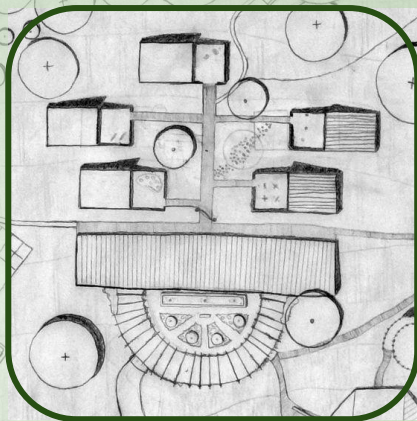

CAMPUS

PLAN

CENTRAL CAMPUS:

5 CLASSROOMS AND A LARGE MULTIPURPOSE BUILDING WITH AN OUTDOOR EATING AREA ALL CONNECTED BY AN ELEVATED WOOD BOARDWALK

CAMPUS

PLAN

KINDERGARTEN CLASSROOM AND OUTDOOR PLAY AREA

LIBRARY

CAMPUS

ART
CLASSROOM

OUTDOOR
STUDIO

An architectural rendering of a campus model. The scene features several buildings with light-colored, vertically-slatted wooden facades and gabled roofs. A prominent circular building with a similar wooden exterior is situated on a grassy slope to the left. In the background, a large, open-air structure with a wooden frame and a flat roof is visible. The campus is surrounded by lush green trees and vegetation. In the far background, a large body of blue water is visible under a clear sky. The text 'CENTRAL CAMPUS MODEL' is overlaid in the center in a bold, green, sans-serif font.

CENTRAL CAMPUS MODEL

A wooden trellis structure made of light-colored wood, possibly birch or maple, stands in a garden. The trellis is composed of several vertical posts and horizontal beams, forming a series of rectangular frames. The background is a lush, green garden with various plants and trees, slightly out of focus. The lighting is bright and natural, suggesting a sunny day. The text "THANK YOU" is overlaid in the center of the image in a green, sans-serif font.