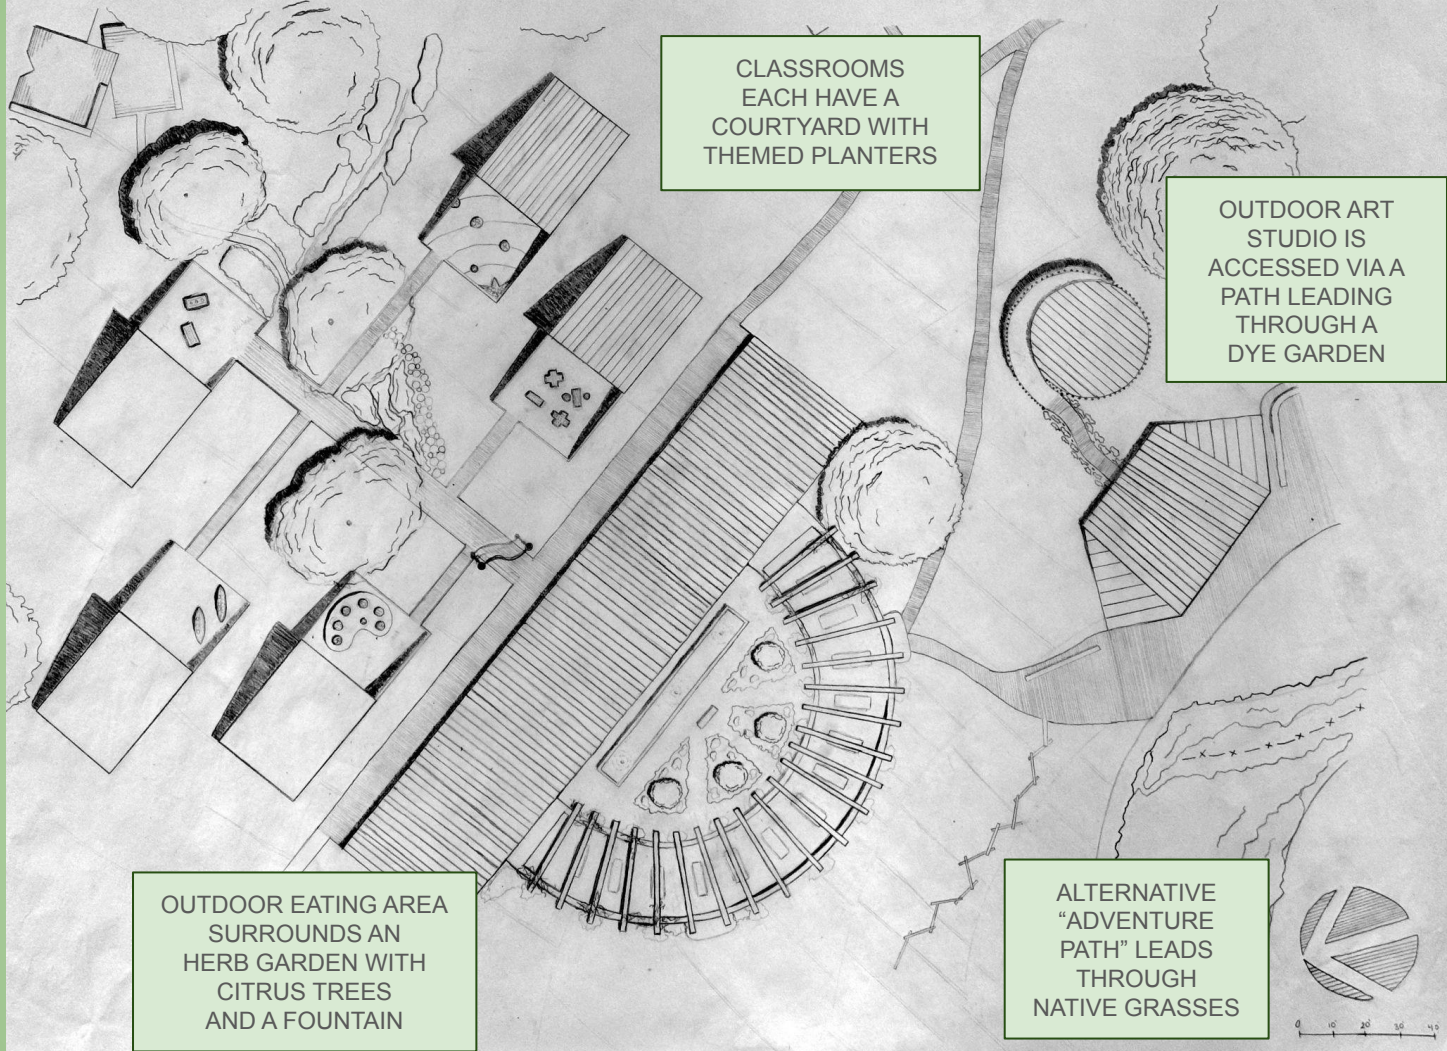

INDOOR AND OUTDOOR ART STUDIOS

FLUX CLASSROOM

0 50 100

C
A
M
P
U
S

P
L
A
N

SCHOOL FARM:
ORCHARDS
POTAGER GARDEN
CHICKEN COOP
BARNYARD
APIARY
GOAT JUNGLE GYM

WOODEN
PLATFORMS

OPEN AIR
"TREE HOUSE"
CLASSROOM

AMPHITHEATRE

CAMPUS

STRUCTURAL
ARCH THEME
THROUGHOUT
CAMPUS

PLAN

0 50 100

CENTRAL

CAMPUS

CENTRAL

CAMPUS

ART
CLASSROOM

OUTDOOR
STUDIO

An architectural rendering of a campus model. The scene features several buildings with light-colored, vertically-slatted wooden facades and gabled roofs. A prominent circular building with a similar wooden exterior is situated on a grassy slope to the left. In the background, a large, open-air structure with a wooden frame and a flat roof is visible. The campus is surrounded by lush green trees and vegetation. In the far background, a large body of blue water is visible under a clear sky. The text 'CENTRAL CAMPUS MODEL' is overlaid in the center in a bold, green, sans-serif font.