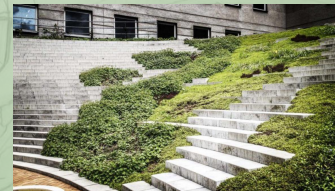

SIMPLE, CLEAN
BUILDING STYLE

EXPLORATION

FOSTERING A SENSE
OF ADVENTURE

"ADVENTURE
PATHS"
THROUGHOUT
CAMPUS

OUTDOOR
LEARNING
SPACES

UNTAMED NATURE

CAMPUS

PLAN

INDOOR AND OUTDOOR ART STUDIOS

FLUX CLASSROOM

0 50 100

C
A
M
P
U
S

P
L
A
N

SCHOOL FARM:
ORCHARDS
POTAGER GARDEN
CHICKEN COOP
BARNYARD
APIARY
GOAT JUNGLE GYM

WOODEN
PLATFORMS

OPEN AIR
"TREE HOUSE"
CLASSROOM

CAMPUS

ART
CLASSROOM

OUTDOOR
STUDIO

An architectural rendering of a campus model. The scene features several buildings with light-colored, vertically-slatted wooden facades and gabled roofs. A prominent circular building with a similar wooden exterior is situated on a grassy slope to the left. In the background, a large, open-air structure with a wooden frame and a flat roof is visible. The campus is surrounded by lush green trees and vegetation. In the far background, a large body of blue water is visible under a clear sky. The text 'CENTRAL CAMPUS MODEL' is overlaid in the center in a bold, green, sans-serif font.

CENTRAL CAMPUS MODEL

A wooden trellis structure made of light-colored wood, possibly birch or maple, stands in a garden. The trellis is composed of several vertical posts and horizontal beams, forming a series of rectangular frames. The background is a lush, green garden with various plants and trees, slightly out of focus. The lighting is bright and natural, suggesting a sunny day. The text "THANK YOU" is overlaid in the center of the image in a green, sans-serif font.