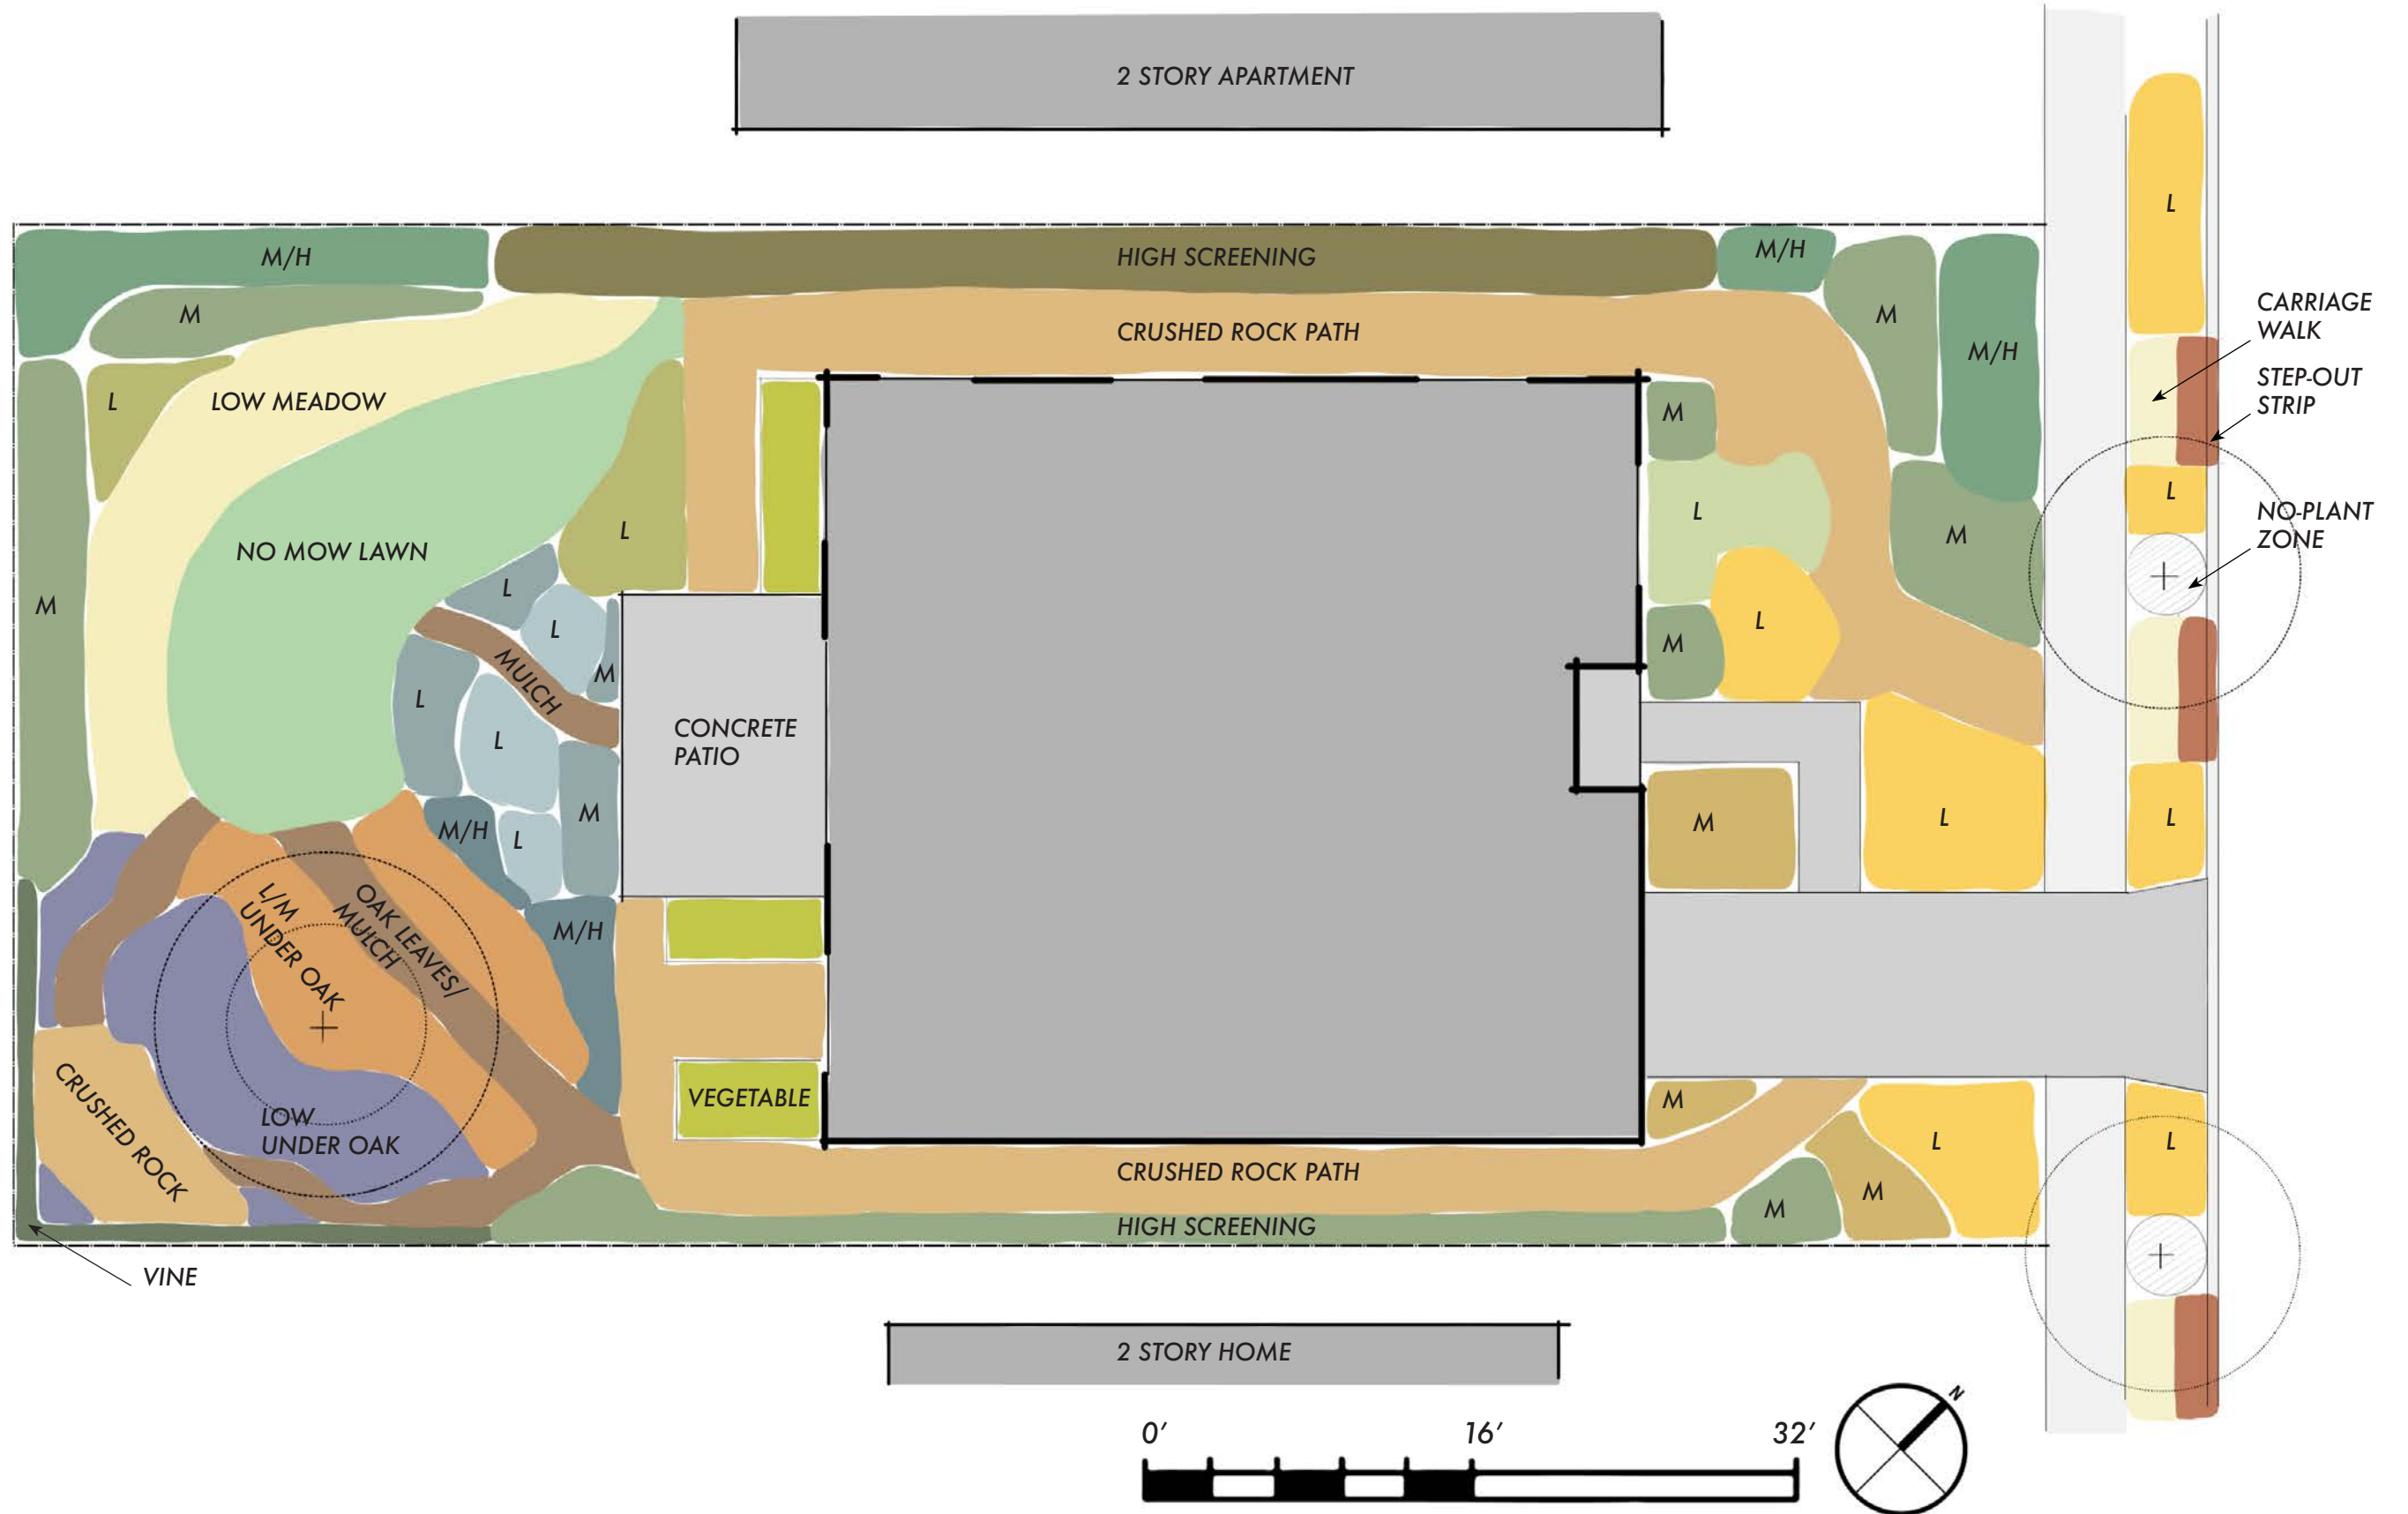

Planting Concept

- SCREENING
- POLLINATOR
- RAIN GARDEN
- UNDER OAK
- MEADOW