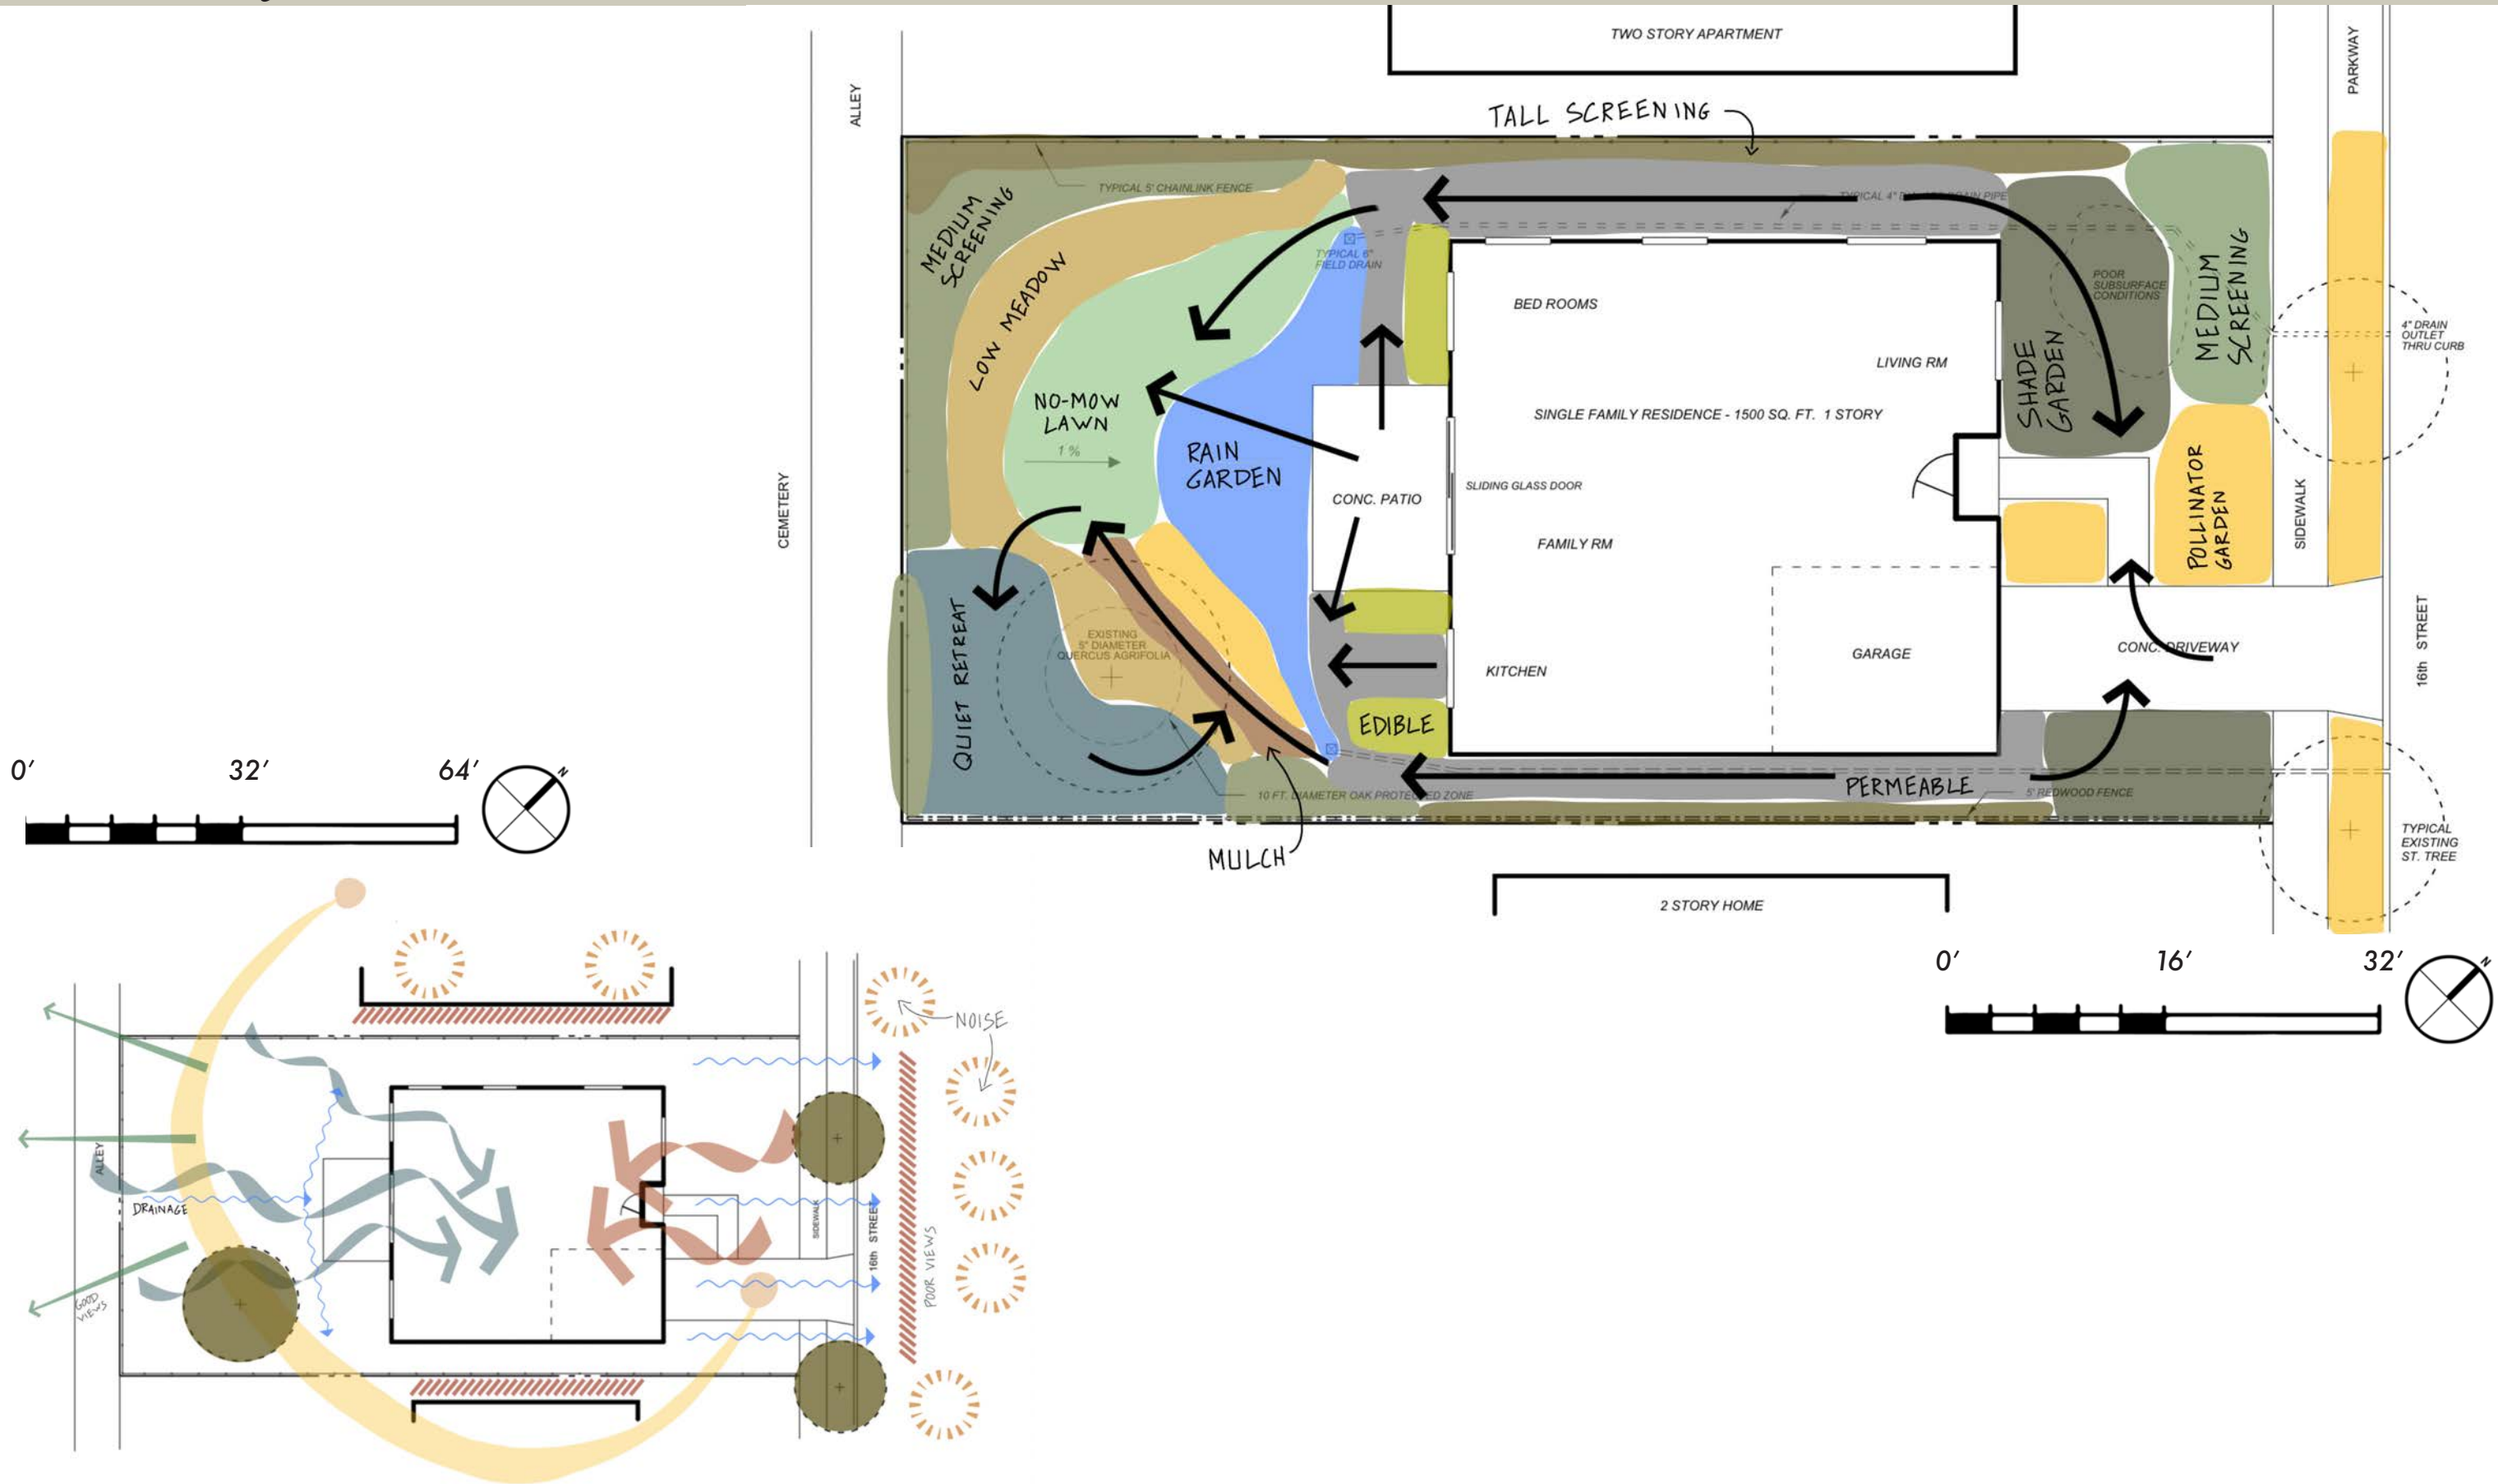

Site Analysis and Bubble

Nature and Design Precedents

Coastal Sage Scrub

Oak Woodland

Grassland Meadow

Low Compact Shrubs

Screening and Shade Garden

Nature and Design Precedents

Meadow and Native Lawn

In the backyard a rain garden with bunch grass, blue-eyed grass, and native reeds transitions into a no-mow lawn, and then a more wild meadow of grass and wildflowers, leading and framing the view towards the tree canopy and open sky of the cemetery beyond.

Quiet Space Under Oak

Under the shade of the large oak is a quiet retreat, surrounded by vines climbing the fence and a carpet of Island Alum Root and tall grasses growing in the dry shade. Pathways of mulch and the oak's own dried leaves lead to a soft patio of crushed rock. A hidden place for reading, meditation and yoga.