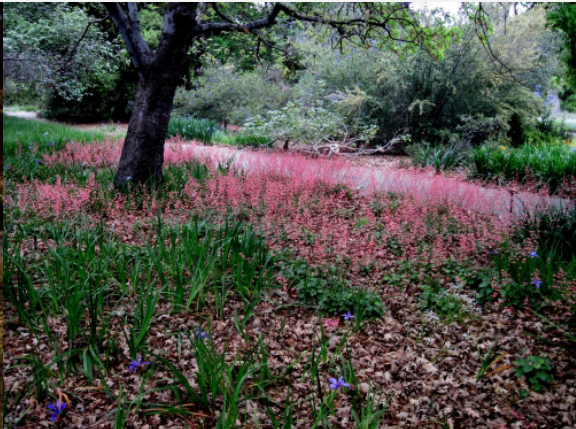

Site Analysis and Bubble

Nature and Design Precedents

Coastal Sage Scrub

Oak Woodland

Grassland Meadow

Low Compact Shrubs

Screening and Shade Garden

Nature and Design Precedents

Meadow and Native Lawn

In the backyard a rain garden with bunch grass, blue-eyed grass, and native reeds transitions into a no-mow lawn, and then a more wild meadow of grass and wildflowers, leading and framing the view towards the tree canopy and open sky of the cemetery beyond.

Quiet Space Under Oak

Under the shade of the large oak is a quiet retreat, surrounded by vines climbing the fence and a carpet of Island Alum Root and tall grasses growing in the dry shade. Pathways of mulch and the oak's own dried leaves lead to a soft patio of crushed rock. A hidden place for reading, meditation and yoga.