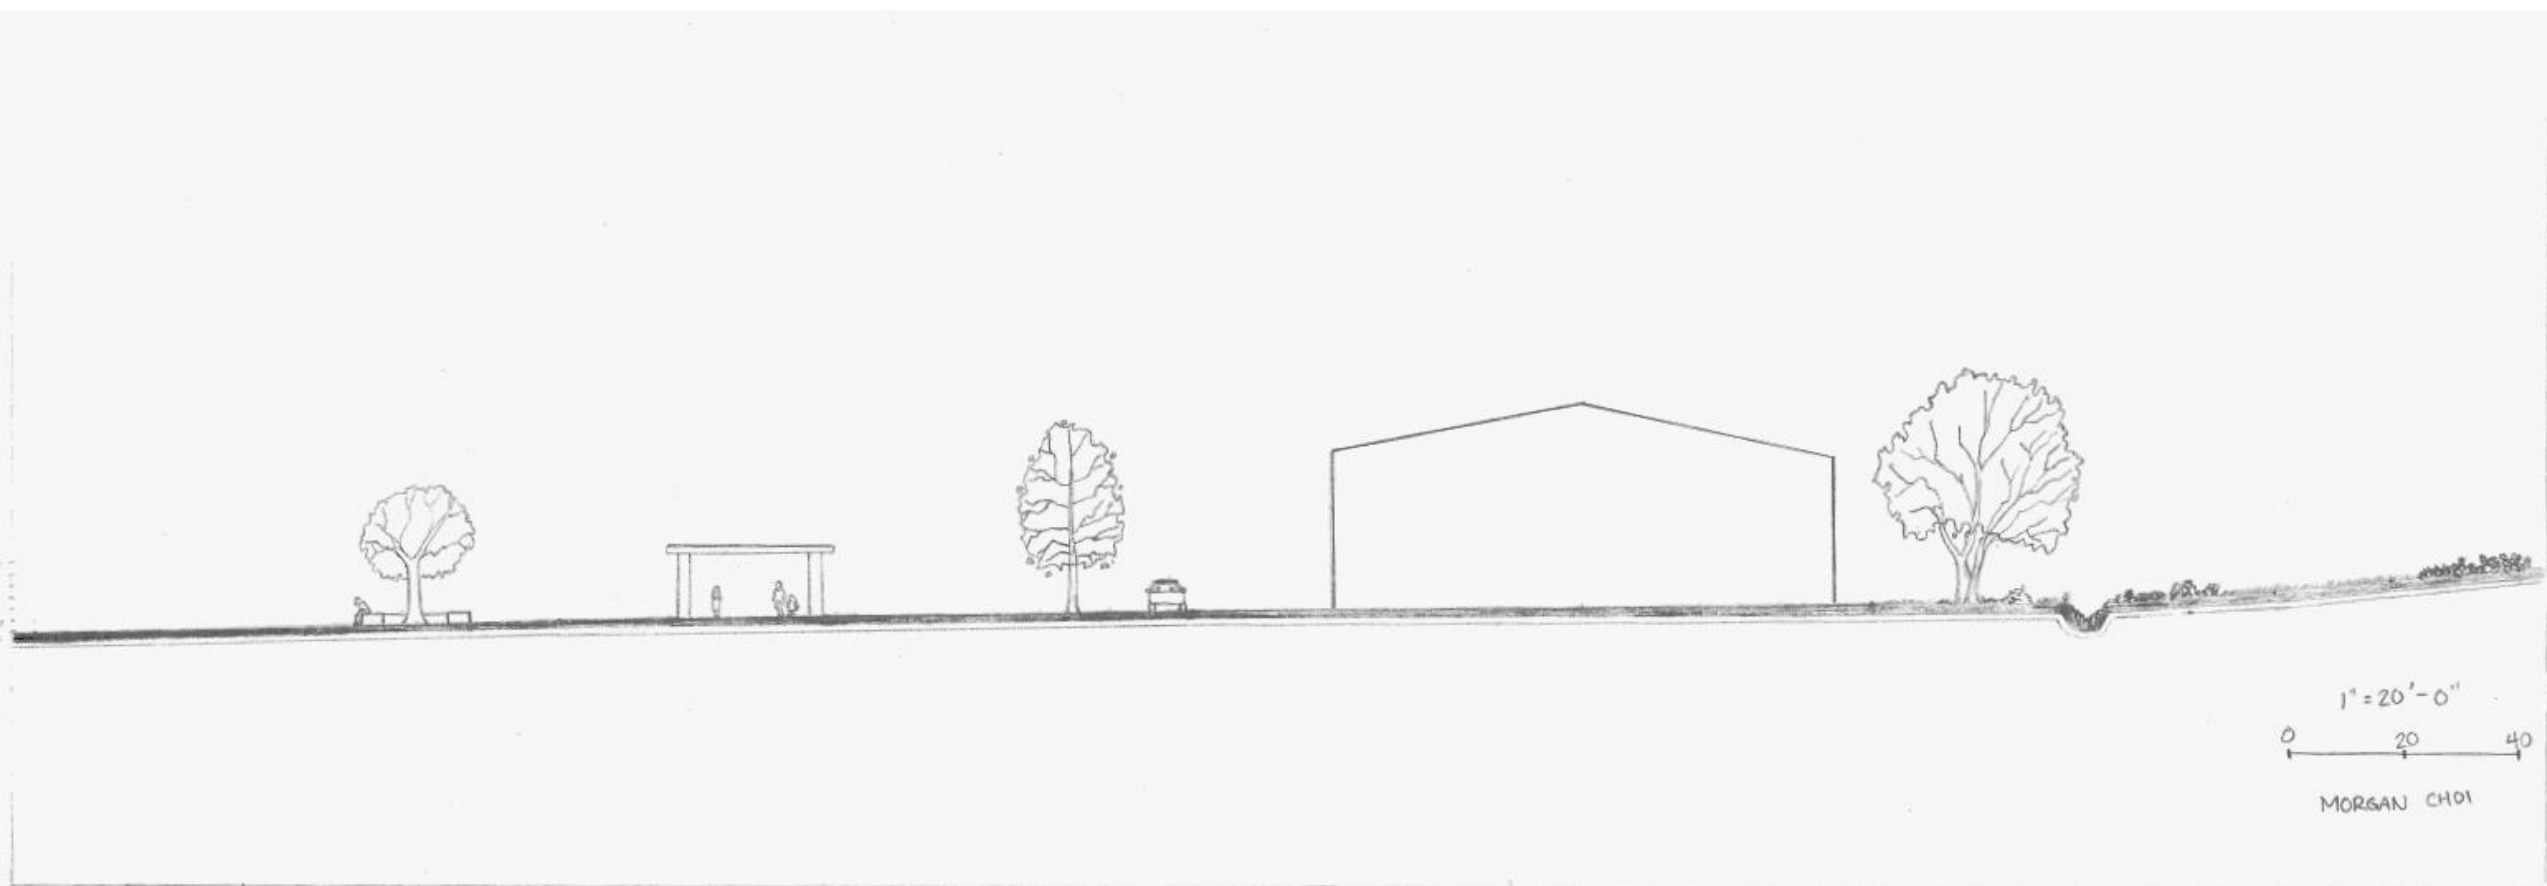

ELEMENTARY SCHOOL SITE PROPOSAL

UCLA Extension 2023

Introduction to the Landscape Design Professions

Morgan Choi

1" = 50'-0"

MORGAN CHOI

1" = 20'-0"
0 20 40

MORGAN CHOI

A scenic view of a large, leafy tree on a grassy lawn. In the foreground, there is a wooden fence with a lattice pattern. Beyond the fence is the ocean under a clear blue sky with a few wispy clouds. The text "THANK YOU" is overlaid in the center of the image, enclosed in a thin white rectangular border.