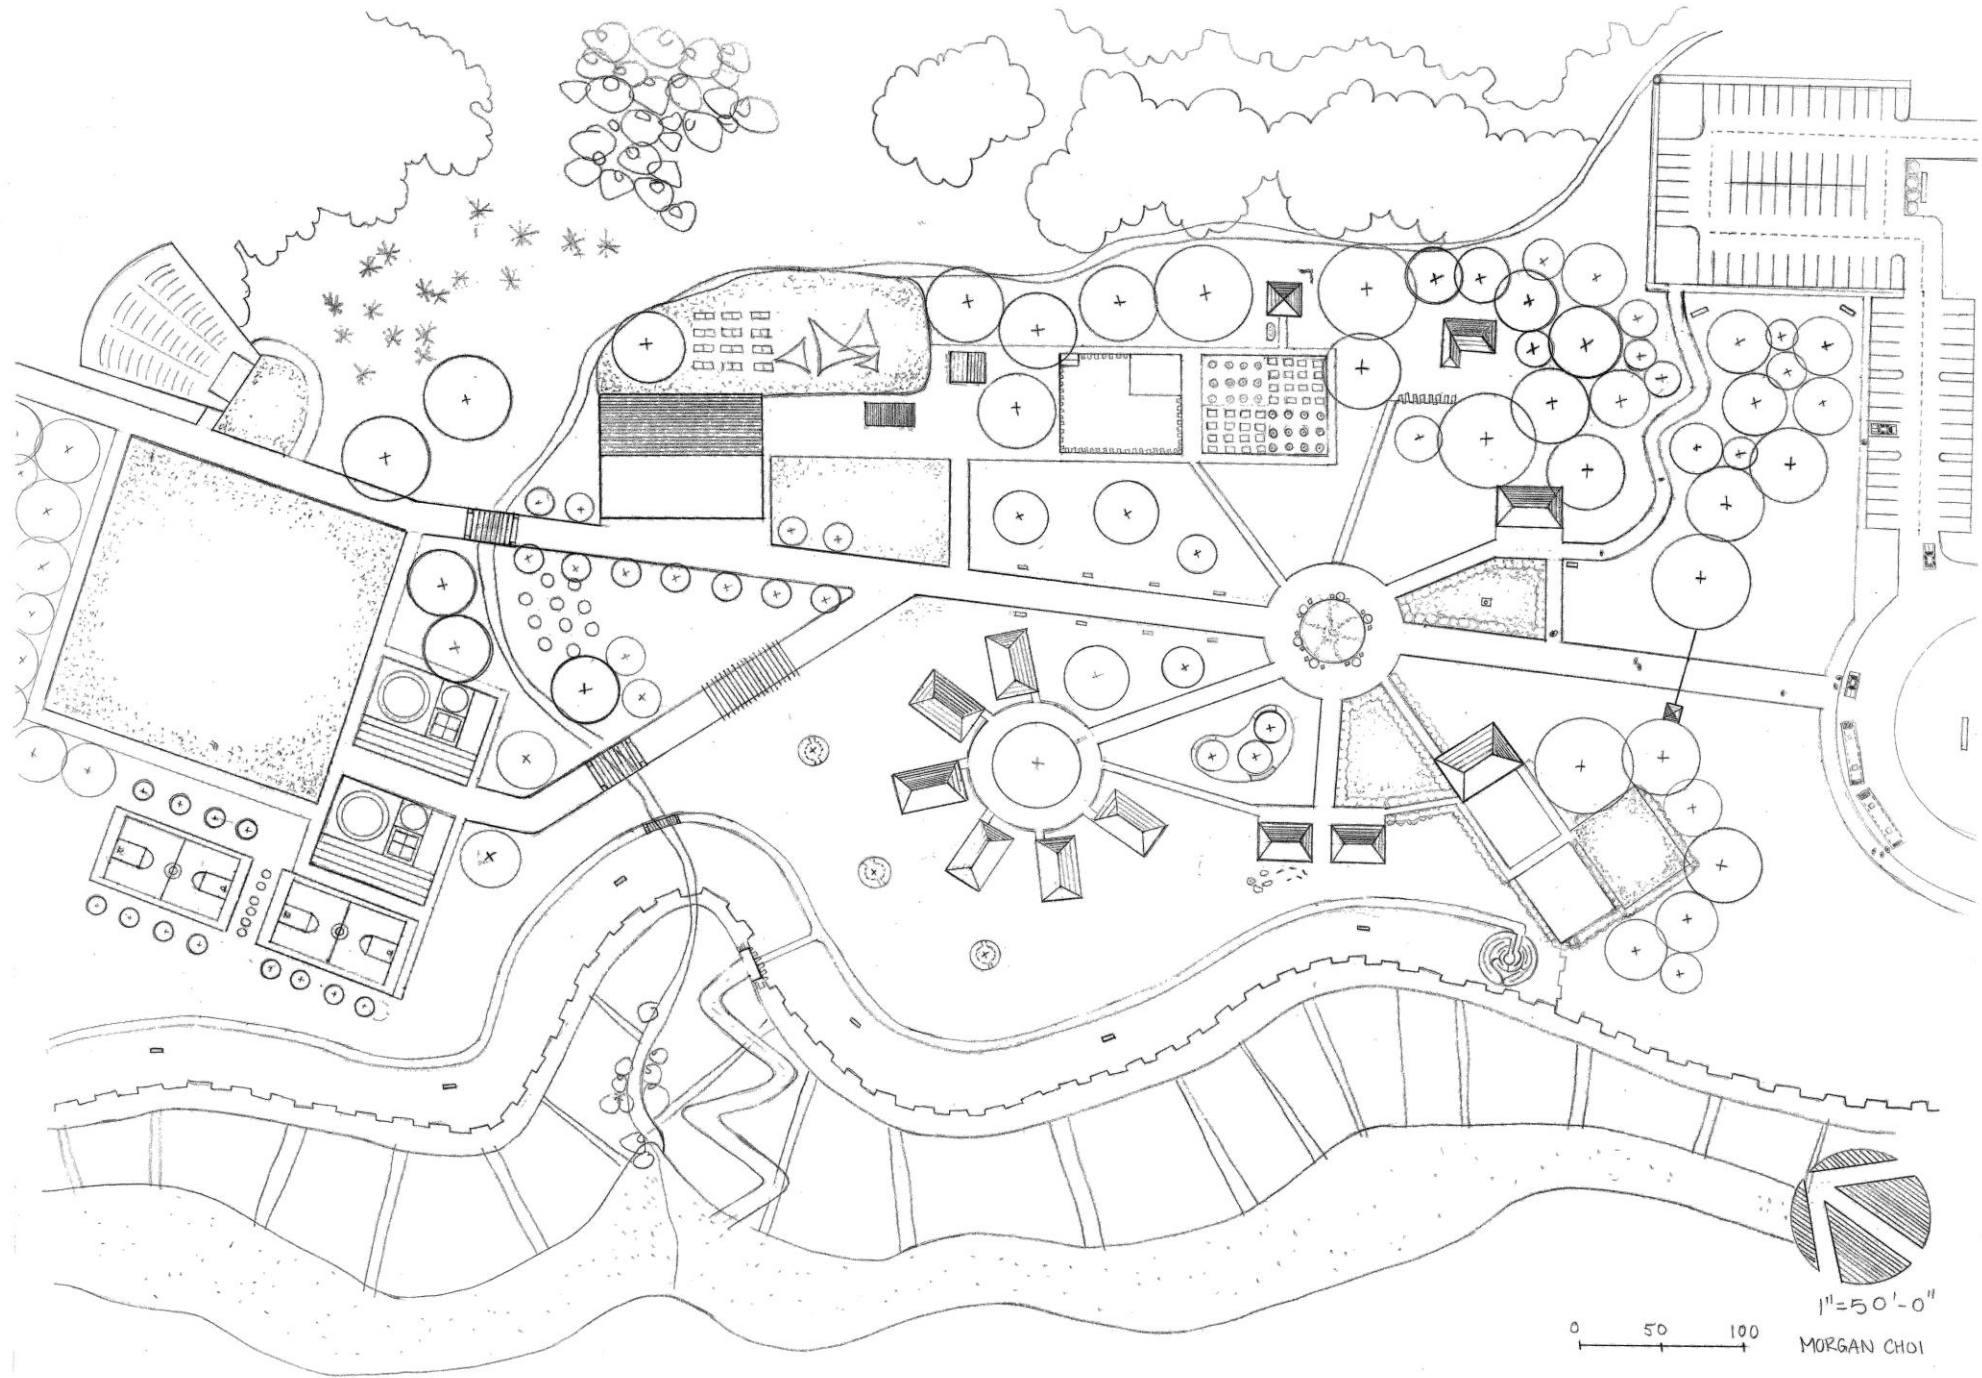

ELEMENTARY SCHOOL SITE PROPOSAL

UCLA Extension 2023

Introduction to the Landscape Design Professions

Morgan Choi

1" = 50'-0"

MORGAN CHOI

1" = 20'-0"
0 20 40

MORGAN CHOI

A scenic view of a large, leafy tree on a grassy lawn. In the foreground, there is a wooden fence with a lattice pattern. Beyond the fence is the ocean under a clear blue sky with a few wispy clouds. The text "THANK YOU" is overlaid in the center of the image, enclosed in a thin white rectangular border.