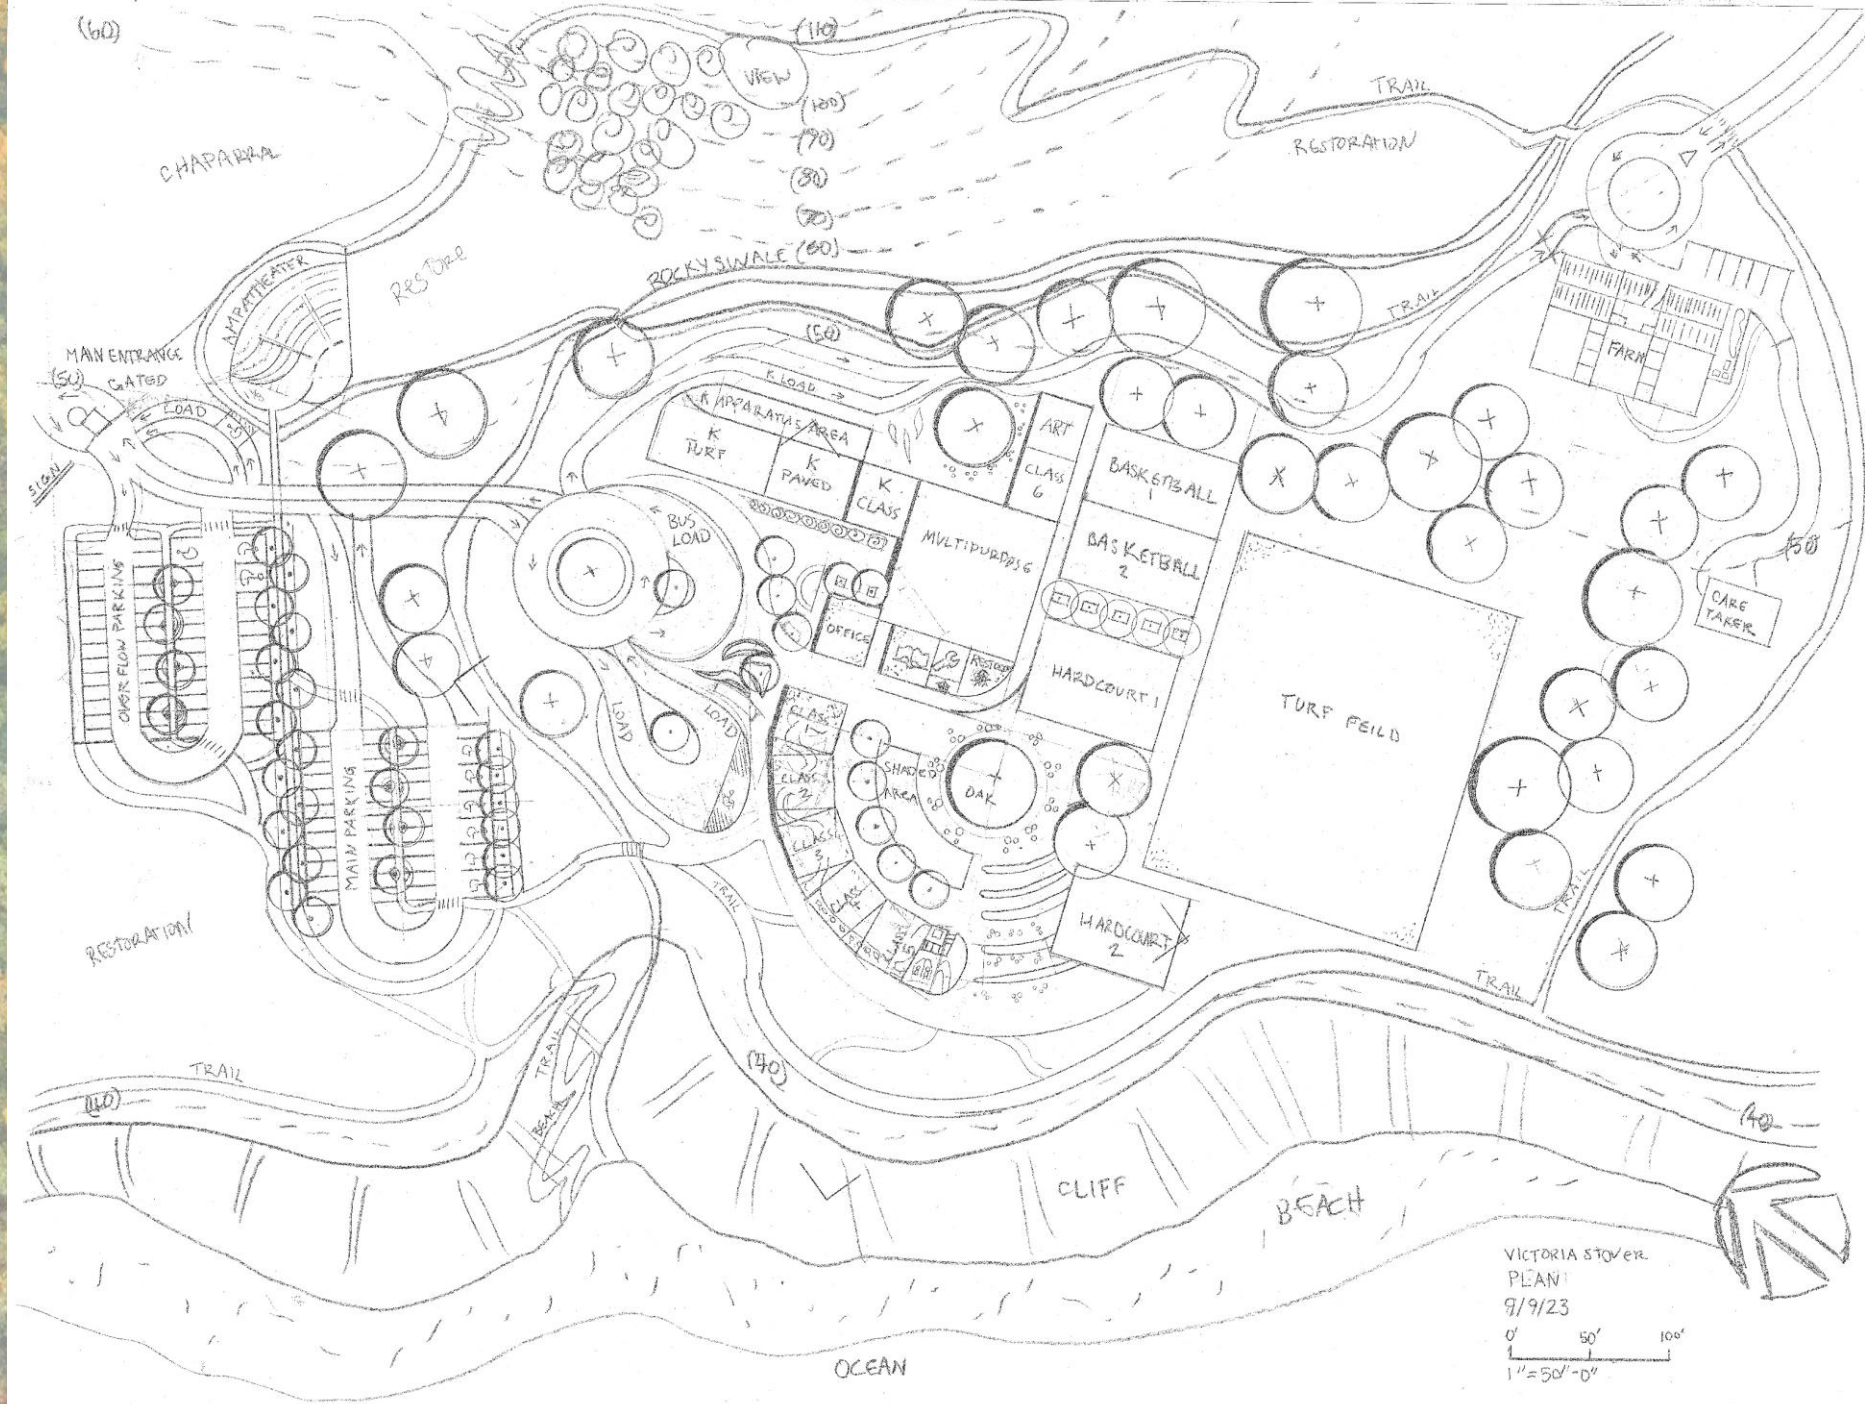

Coastal Elementary School Design

Introduction to Landscape Design Professions

Victoria Stover
9/13/23

VICTORIA STOVER
PLAN
9/19/23
0' 50' 100'
1" = 50' - 0"

VICTORIA STOVER
ENLARGEMENT
9/9/23
0' 20' 40'
1" = 20'-0"

VICTORIA STOVER
SECTION LINE
9/11/23
1" = 20' 0"