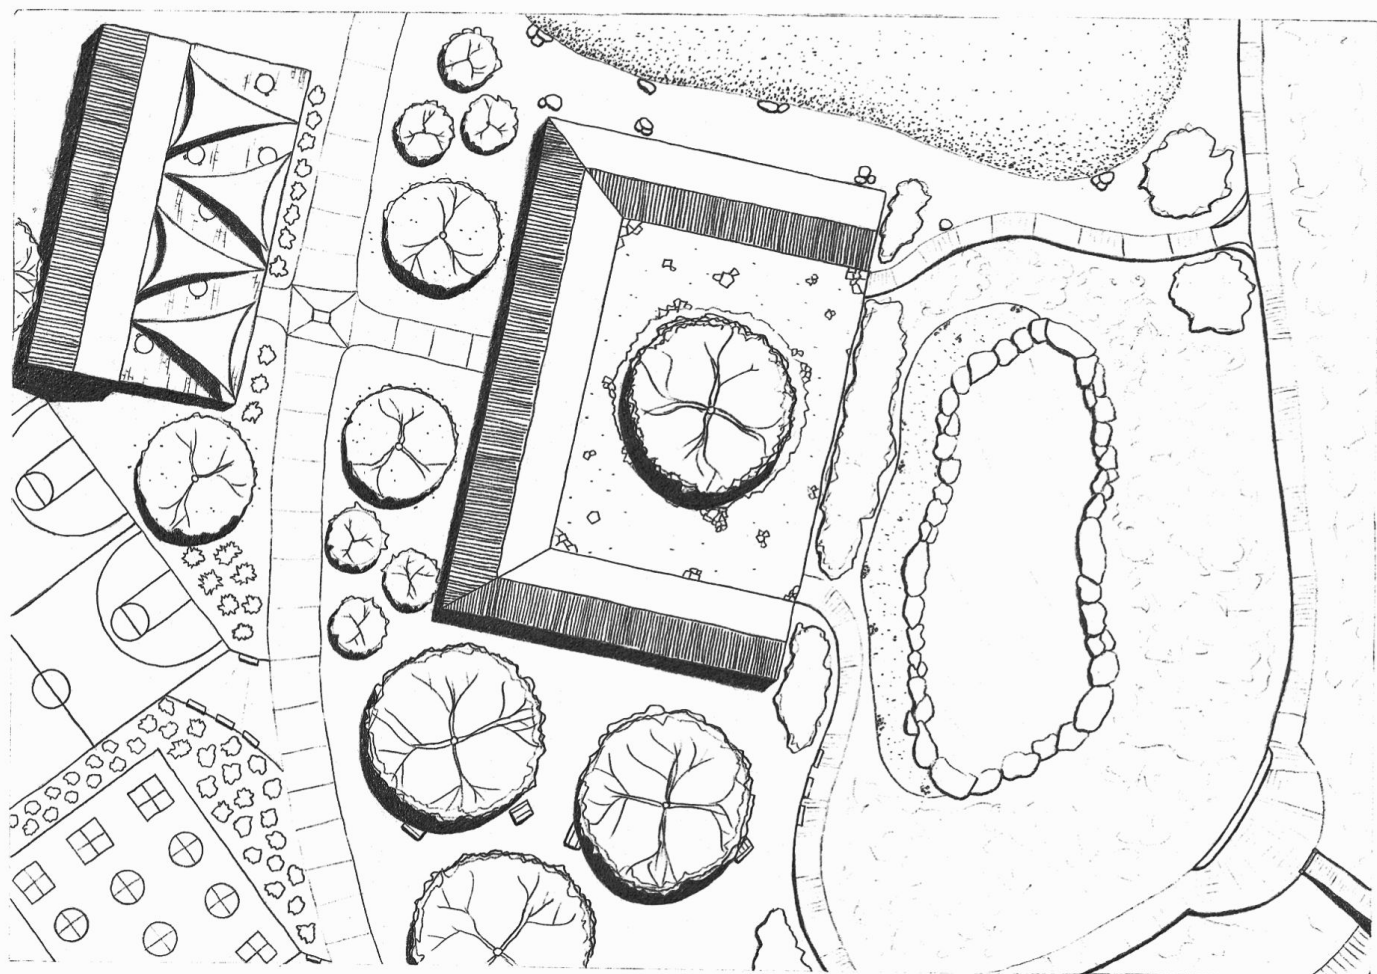

Central Coast Elementary

Introduction to the Landscape Design Professions

Eddy Zhu

Plan

Enlargement

0' 20' 40'

1" = 20'

Enlargement

Section location

0' 20' 40'

1" = 20'

Section

1" = 20'

0' 20' 40'

EDDY ZHU

Inspiration

Model

A person stands on a beach at sunset, looking out at the ocean. The sun is low on the horizon, casting a golden glow over the water and sky. The text "Thank you!" is overlaid in the center of the image.