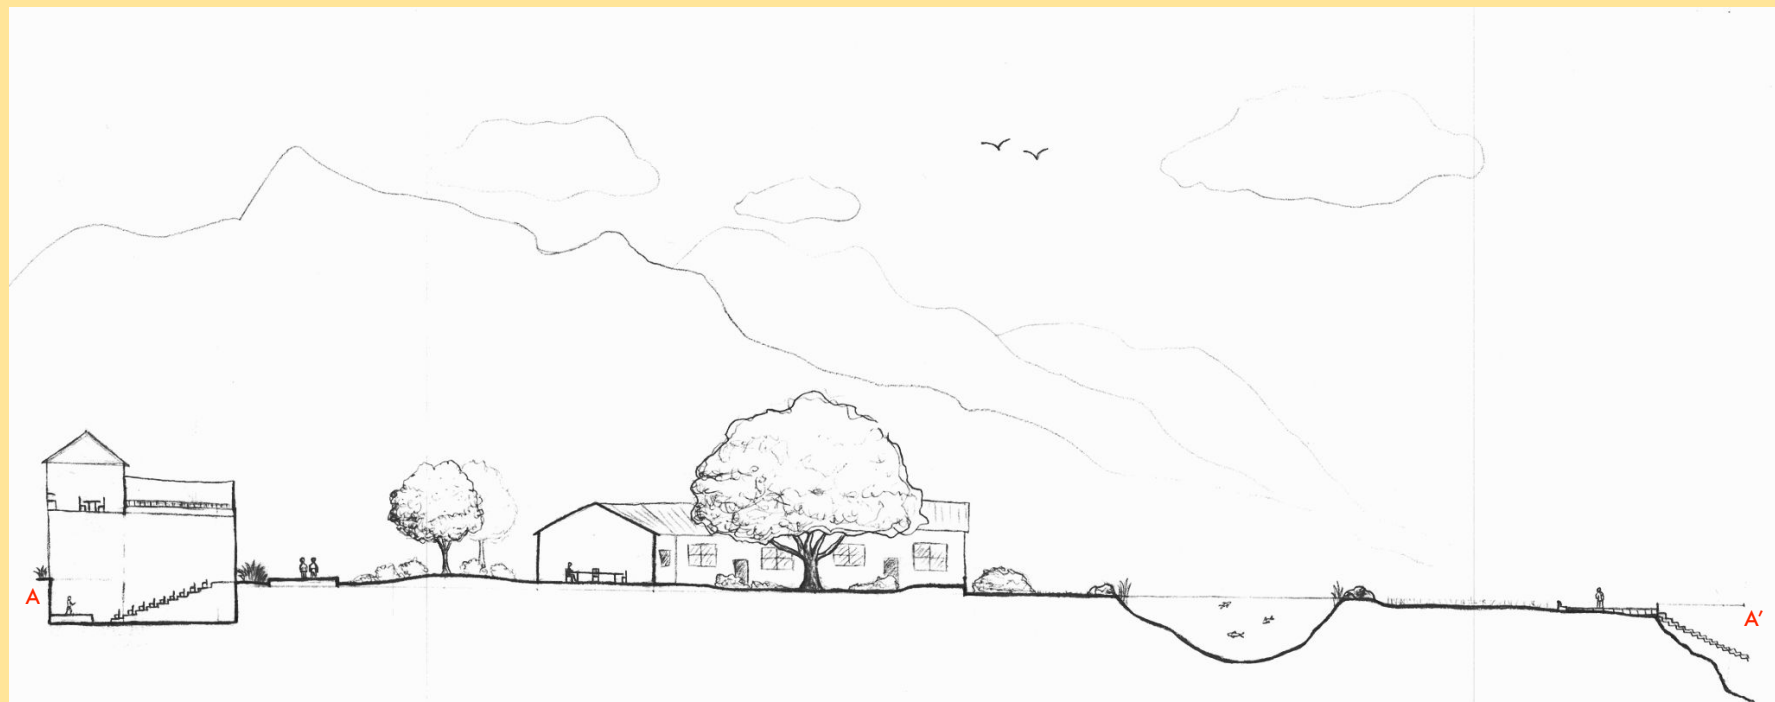

Central Coast Elementary

Introduction to the Landscape Design Professions

Eddy Zhu

Plan

Enlargement

0' 20' 40'

1" = 20'

Enlargement

Section location

0' 20' 40'

1" = 20'

Section

1" = 20'

0' 20' 40'

EDDY ZHU

Inspiration

Model

A person stands on a beach at sunset, looking out at the ocean. The sun is low on the horizon, casting a golden glow over the water and sky. The text "Thank you!" is overlaid in the center of the image.