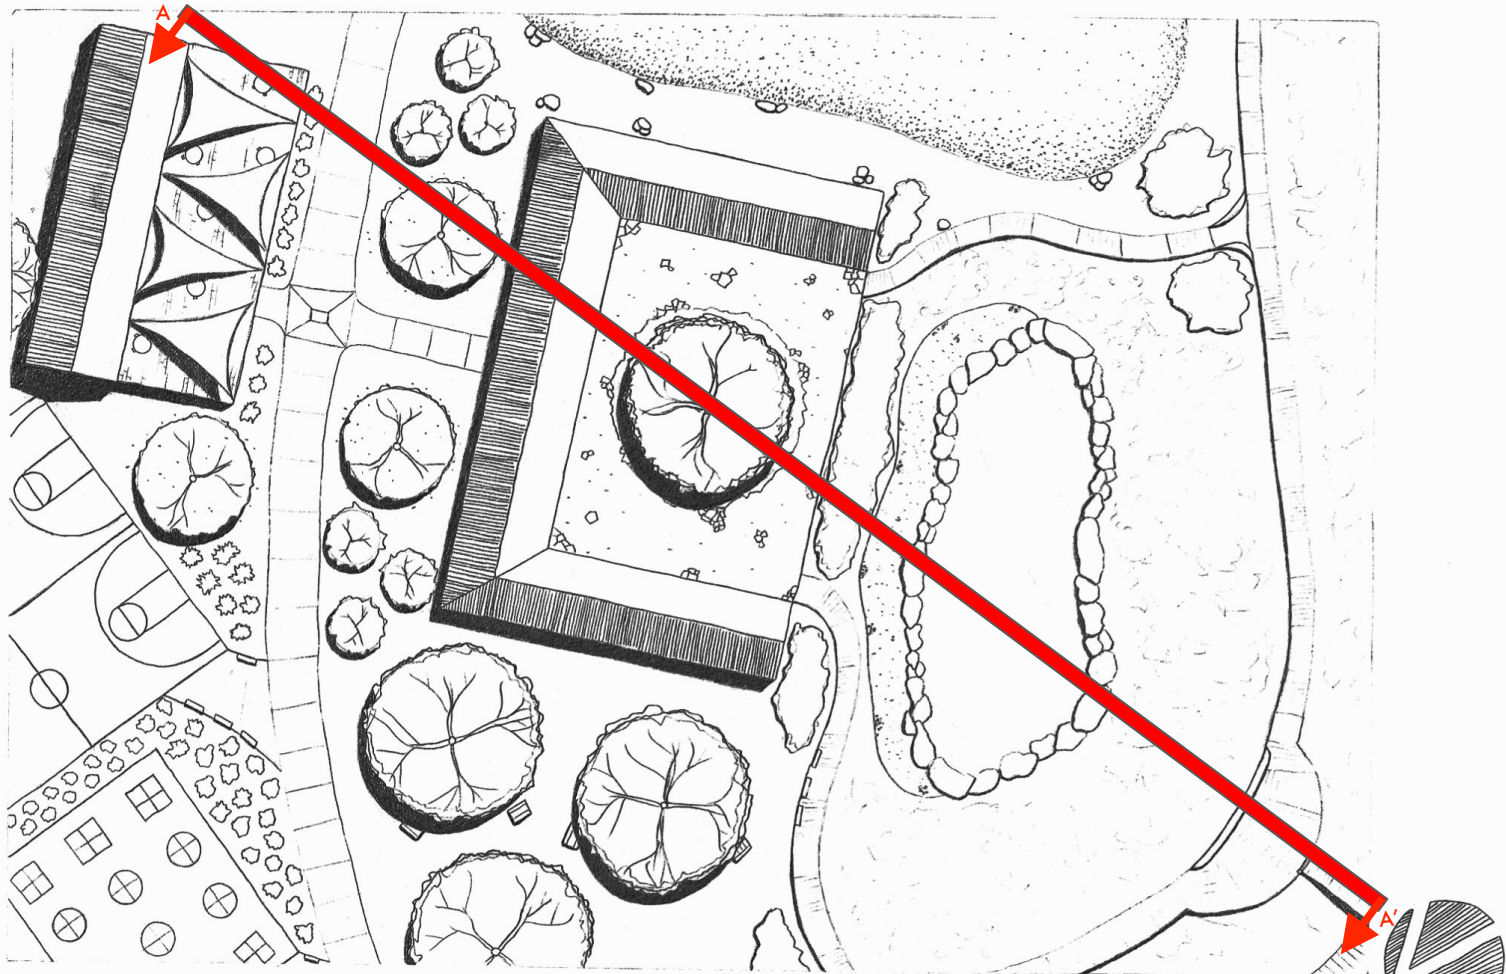

Central Coast Elementary

Introduction to the Landscape Design Professions

Eddy Zhu

Plan

Enlargement

0' 20' 40'

1" = 20'

Enlargement

Section location

0' 20' 40'

1" = 20'

Section

1" = 20'

0' 20' 40'

EDDY ZHU

Inspiration

Model

A person stands on a beach at sunset, looking out at the ocean. The sun is low on the horizon, casting a golden glow over the water and sky. The text "Thank you!" is overlaid in the center of the image.