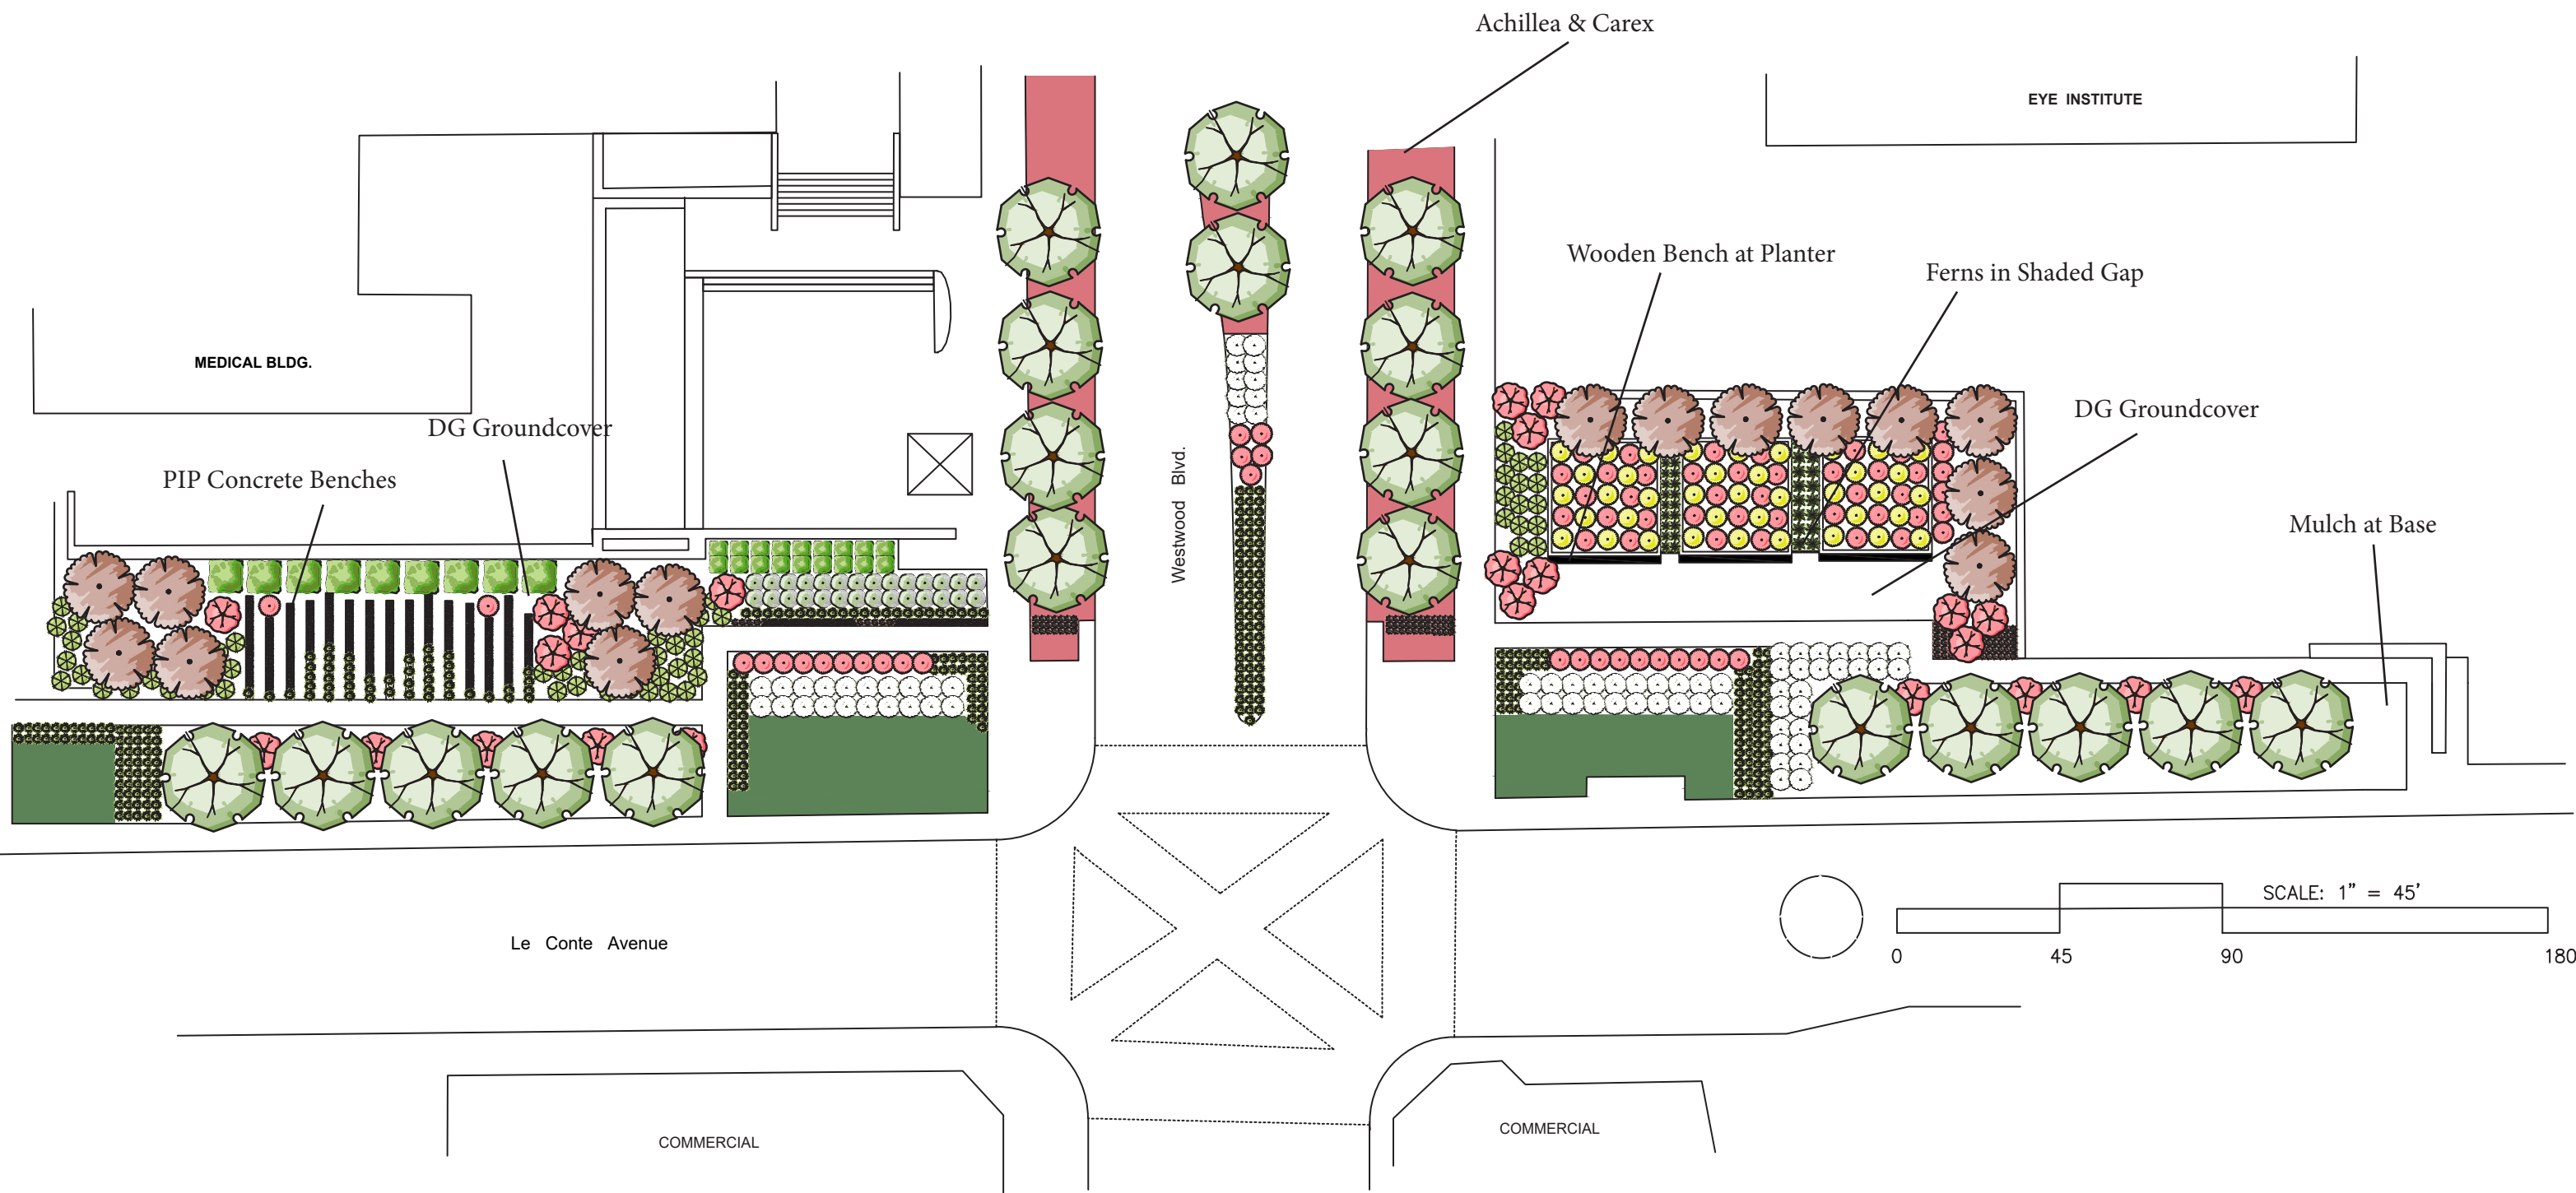

 CIVIC
 COMMERCIAL

- ZONE 22
- SANDY LOAMY SOIL
- MAIN ENTRY IN FULL DAY SUN
-

 Prevailing Winds

 vehicular circulation

 Pedestrian circulation

 Existing Grass on site

 Views

Quirky lines with a touch of the exotic

Project
UCLA Entryway

Phase
Site Analysis
June 17th, 2023

Subject
Site Analysis

UCLA Landscape Architecture Extension Program - Spring 2022
Landscape Design 5 - PLANTING DESIGN
Project #3 - UCLA South Entry Remodel
SITE ANALYSIS / AREA USE PLAN

Quirky lines with a touch of the exotic

Project
 UCLA Entryway

Phase
 Site Plan
 June 17th, 2023

Subject
 Site Plan Bubble Diagram

Quirky lines with a touch of the exotic

Project
UCLA Entryway

Phase
Site Plan
June 17th, 2023