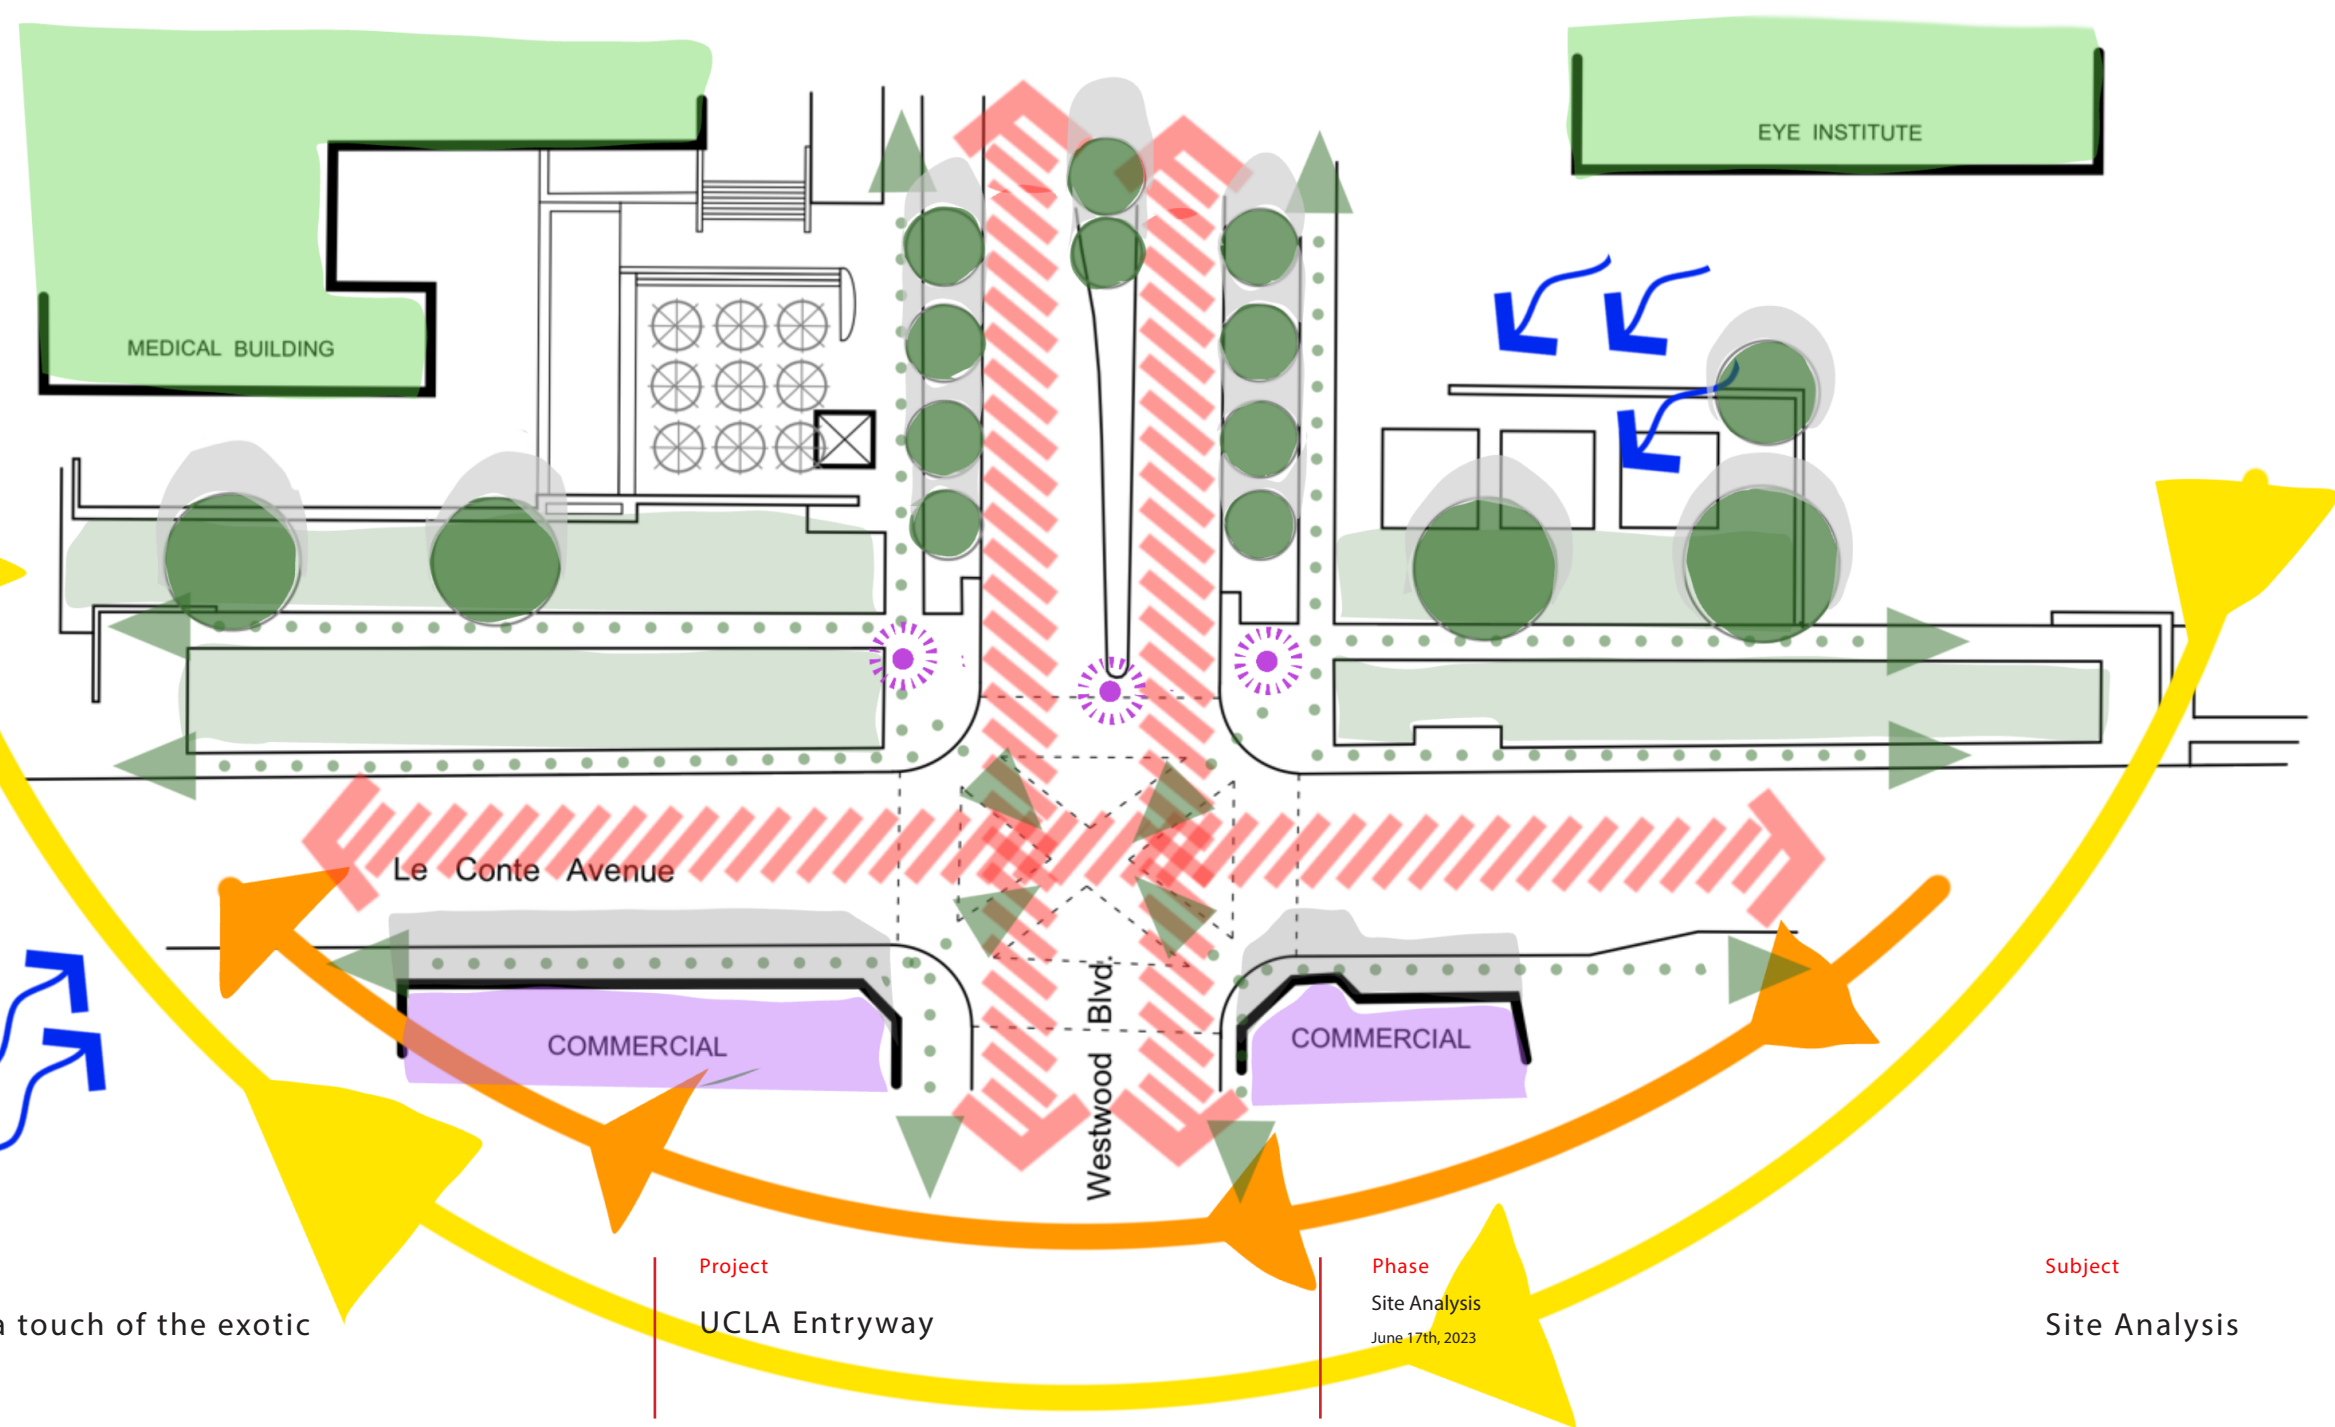

T. Elizabeth Cramer
Arch X472.5
Instructor: Pamela Brief
Spring 2023

Quirky lines with a touch of the exotic

Project
UCLA Entryway

Phase
Inspiration
June 17th, 2023

Subject
CHARACTER IMAGERY

UCLA Landscape Architecture Extension Program - Spring 2022
Landscape Design 5 - PLANTING DESIGN
Project #3 - UCLA South Entry Remodel
SITE ANALYSIS / AREA USE PLAN

 CIVIC
 COMMERCIAL

- ZONE 22
- SANDY LOAMY SOIL
- MAIN ENTRY IN FULL DAY SUN
-

 Prevailing Winds

 vehicular circulation

 Pedestrian circulation

 Existing Grass on site

 Views

Quirky lines with a touch of the exotic

Project
UCLA Entryway

Phase
Site Analysis
June 17th, 2023

Subject
Site Analysis

UCLA Landscape Architecture Extension Program - Spring 2022
Landscape Design 5 - PLANTING DESIGN
Project #3 - UCLA South Entry Remodel
SITE ANALYSIS / AREA USE PLAN

Quirky lines with a touch of the exotic

Project
 UCLA Entryway

Phase
 Site Plan
 June 17th, 2023

Subject
 Site Plan Bubble Diagram

Quirky lines with a touch of the exotic

Project
UCLA Entryway

Phase
Site Plan
June 17th, 2023