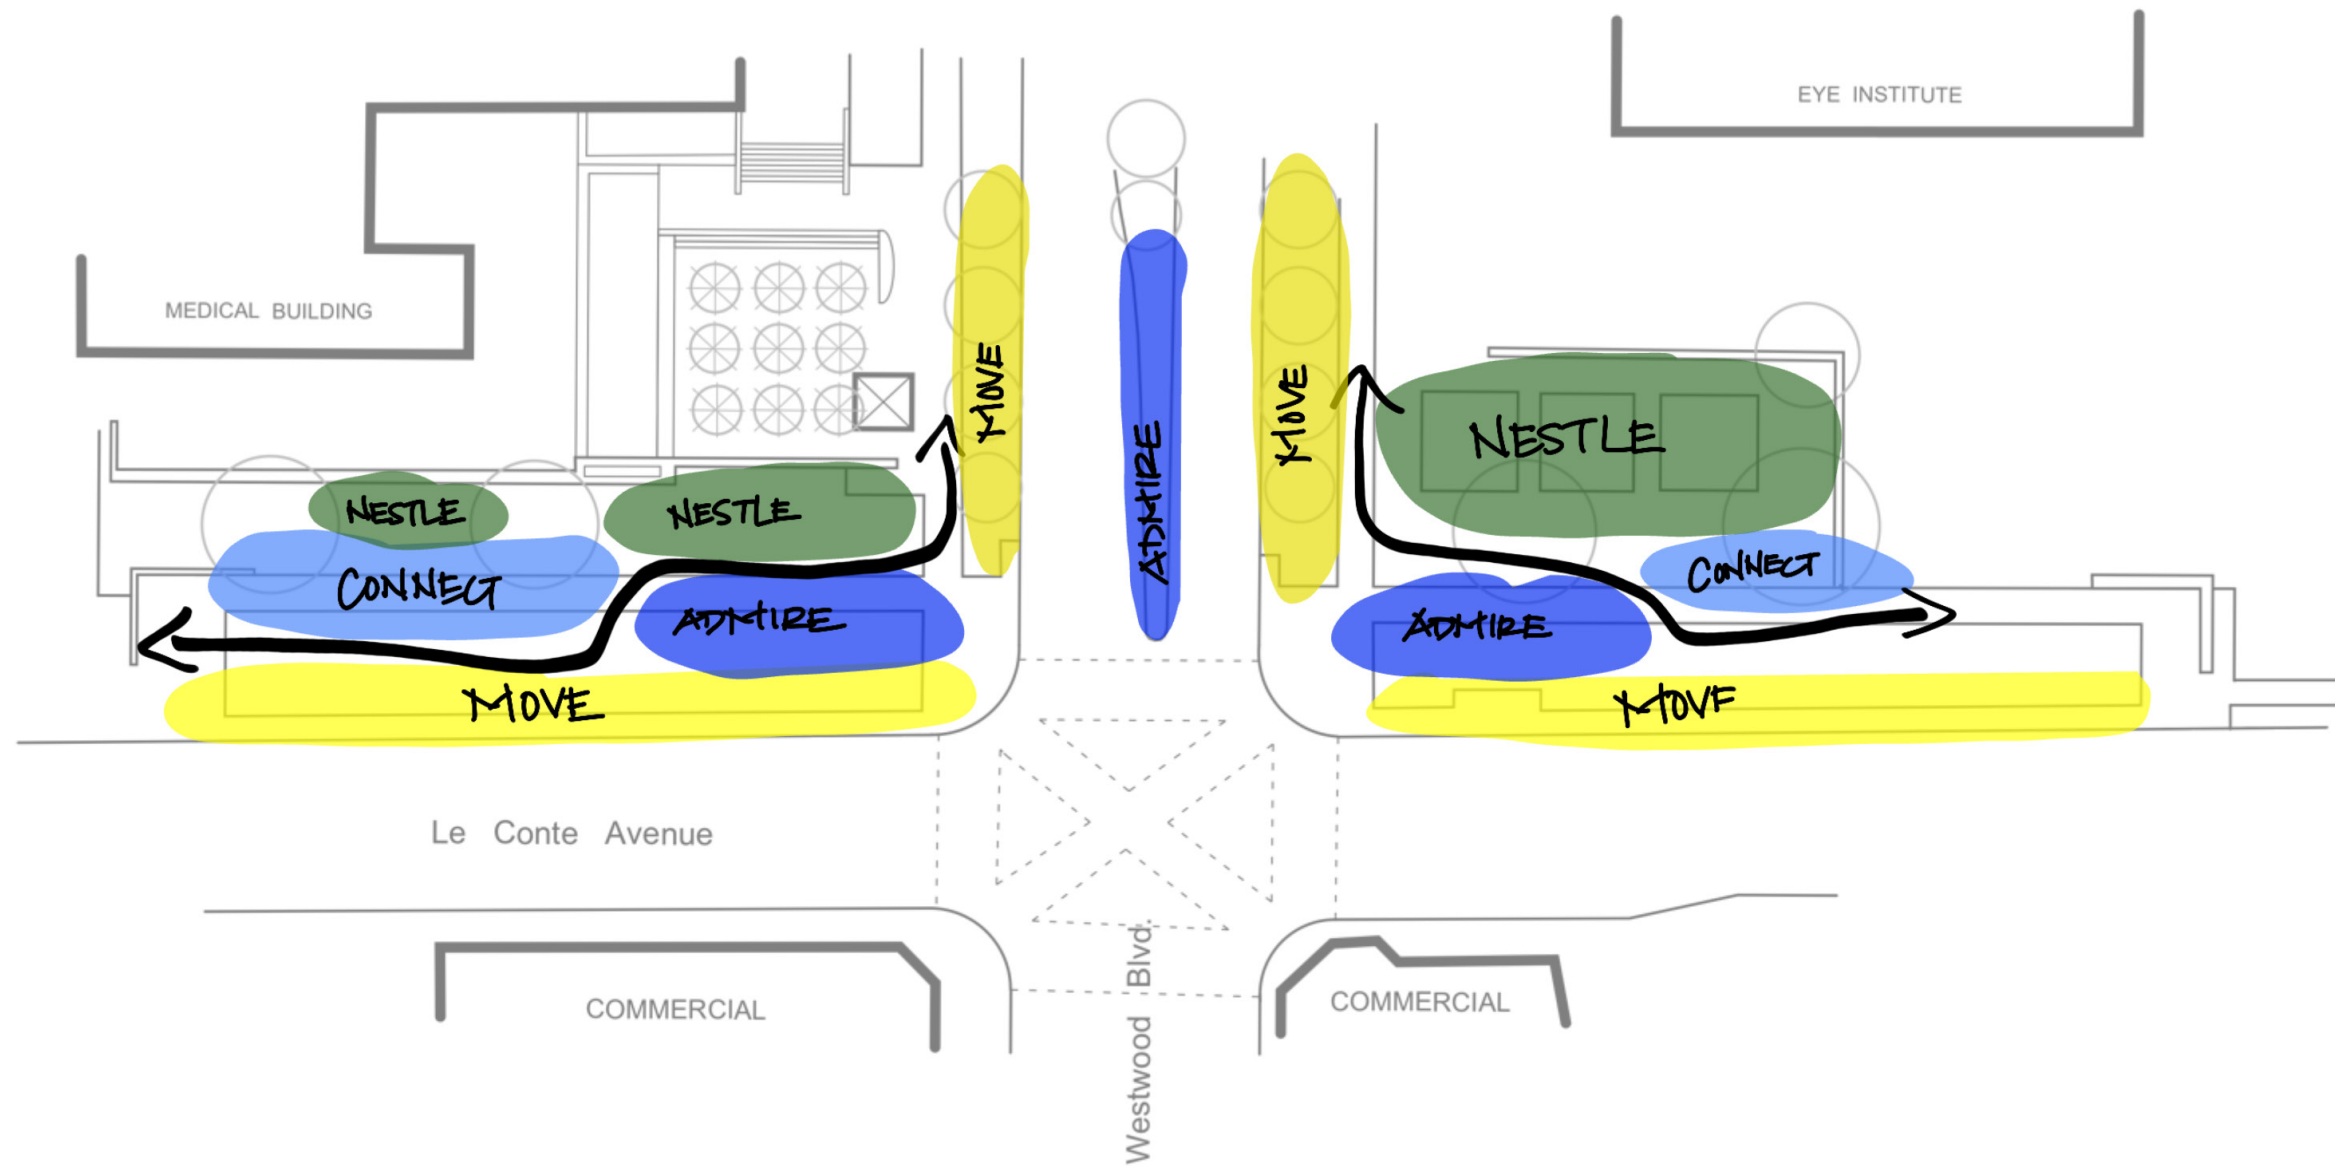

T. Elizabeth Cramer
Arch X472.5
Instructor: Pamela Brief
Spring 2023

Quirky lines with a touch of the exotic

Project
UCLA Entryway

Phase
Inspiration
June 17th, 2023

Subject
CHARACTER IMAGERY

UCLA Landscape Architecture Extension Program - Spring 2022
Landscape Design 5 - PLANTING DESIGN
Project #3 - UCLA South Entry Remodel
SITE ANALYSIS / AREA USE PLAN

 CIVIC
 COMMERCIAL

- ZONE 22
- SANDY LOAMY SOIL
- MAIN ENTRY IN FULL DAY SUN
-

 Prevailing Winds

 vehicular circulation

 Pedestrian circulation

 Existing Grass on site

 Views

Quirky lines with a touch of the exotic

Project
UCLA Entryway

Phase
Site Analysis
June 17th, 2023

Subject
Site Analysis

UCLA Landscape Architecture Extension Program - Spring 2022
Landscape Design 5 - PLANTING DESIGN
Project #3 - UCLA South Entry Remodel
SITE ANALYSIS / AREA USE PLAN

Quirky lines with a touch of the exotic

Project
 UCLA Entryway

Phase
 Site Plan
 June 17th, 2023

Subject
 Site Plan Bubble Diagram

Quirky lines with a touch of the exotic

Project
UCLA Entryway

Phase
Site Plan
June 17th, 2023