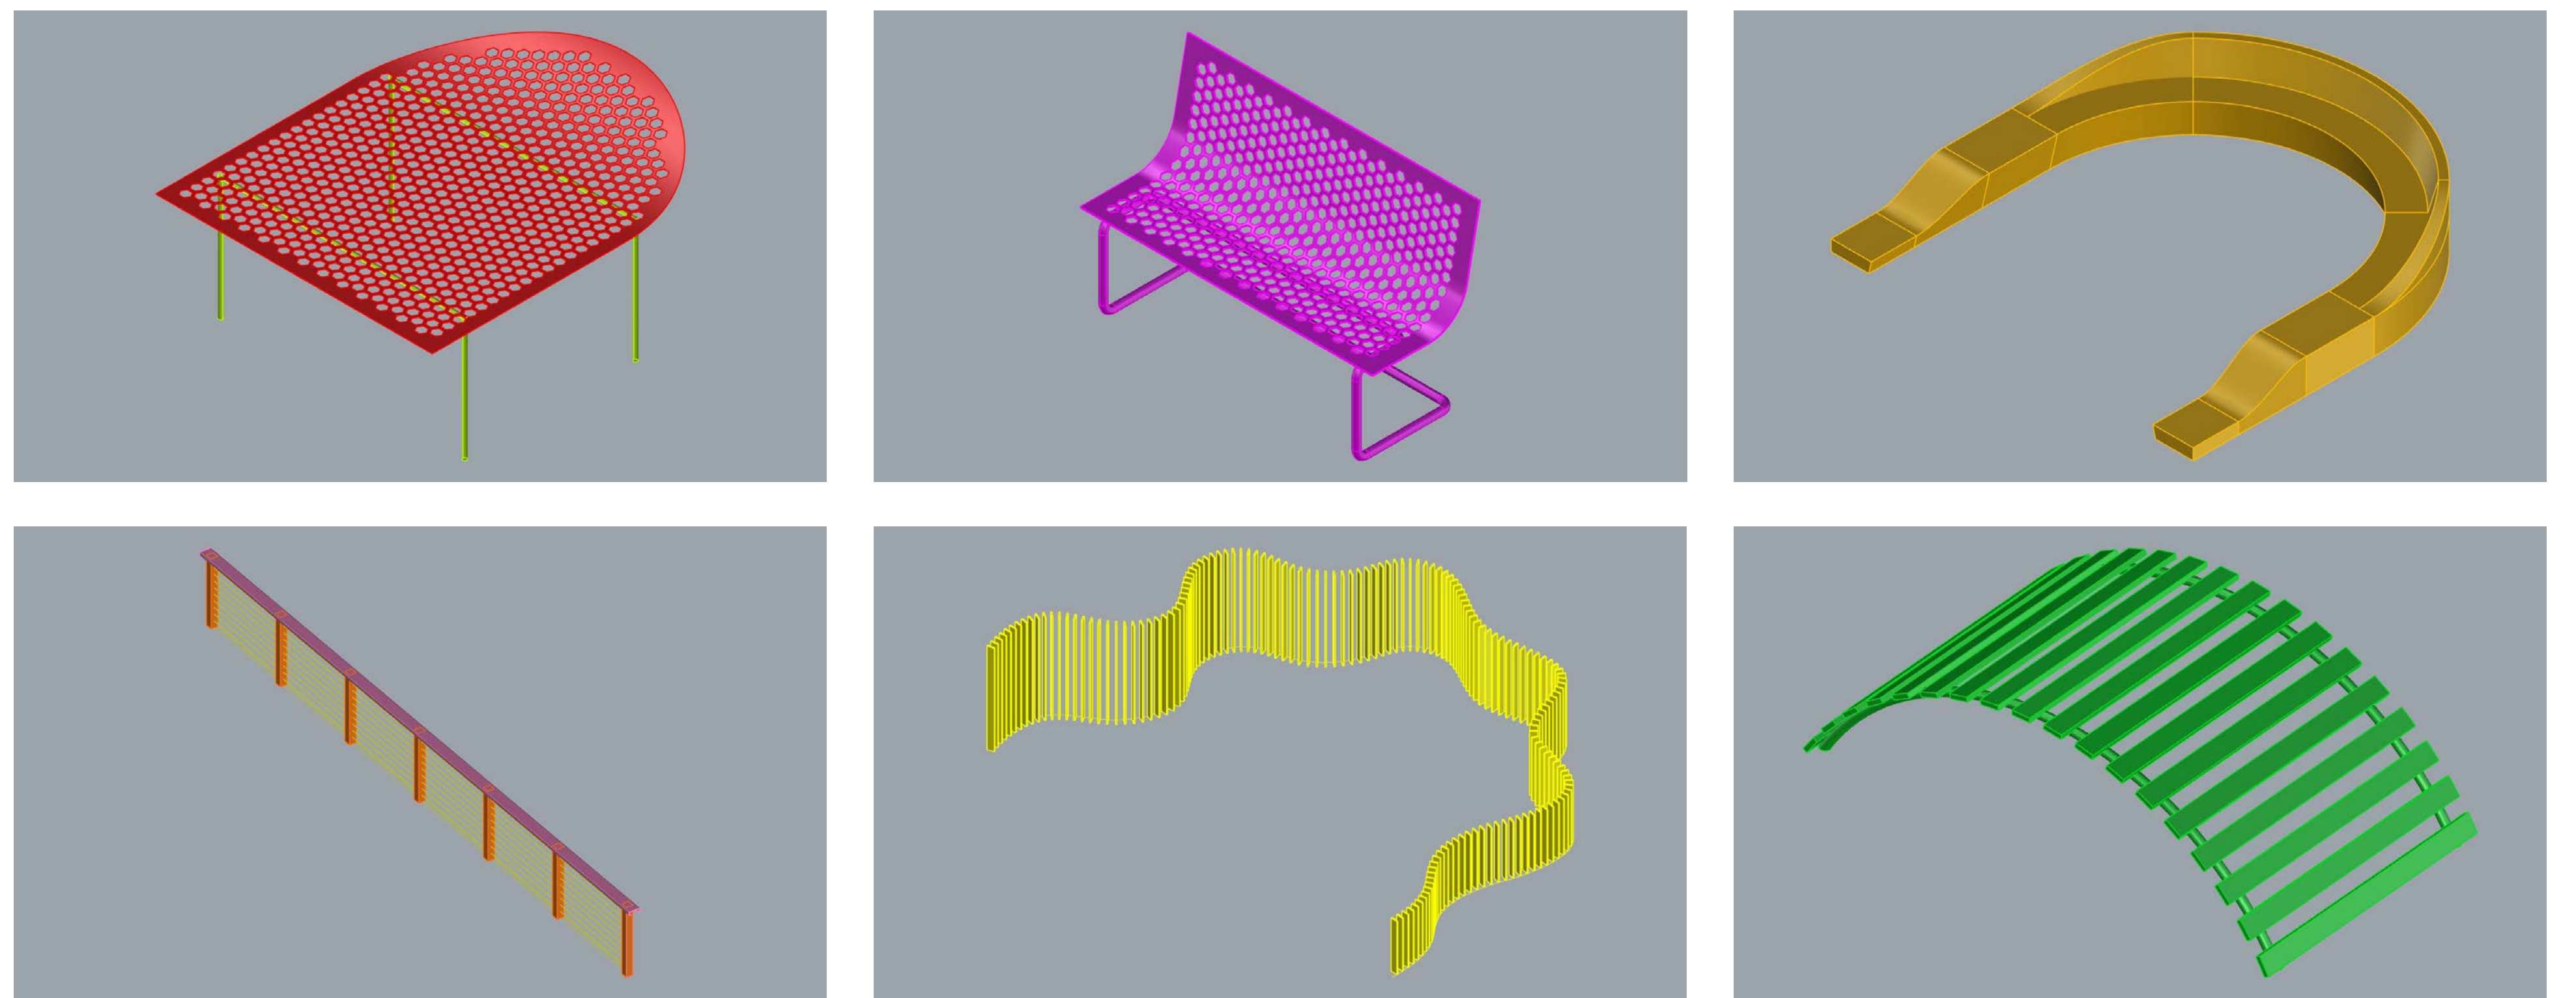

# CITY CENTER PARK

JACQUELINE WEE - RHINO - FALL 2021 - JARIN

PLAN VIEW

P1: VIEW ENTERING THE CENTRAL PLAZA

SECTION A-A'

KIT OF PARTS

SECTION B-B'

P2: VIEW FROM THE SOUTHWEST CORNER

- .....> Pedestrian Circulation
- > Vehicular Circulation

AXONOMETRIC VIEW LOOKING NORTHWEST