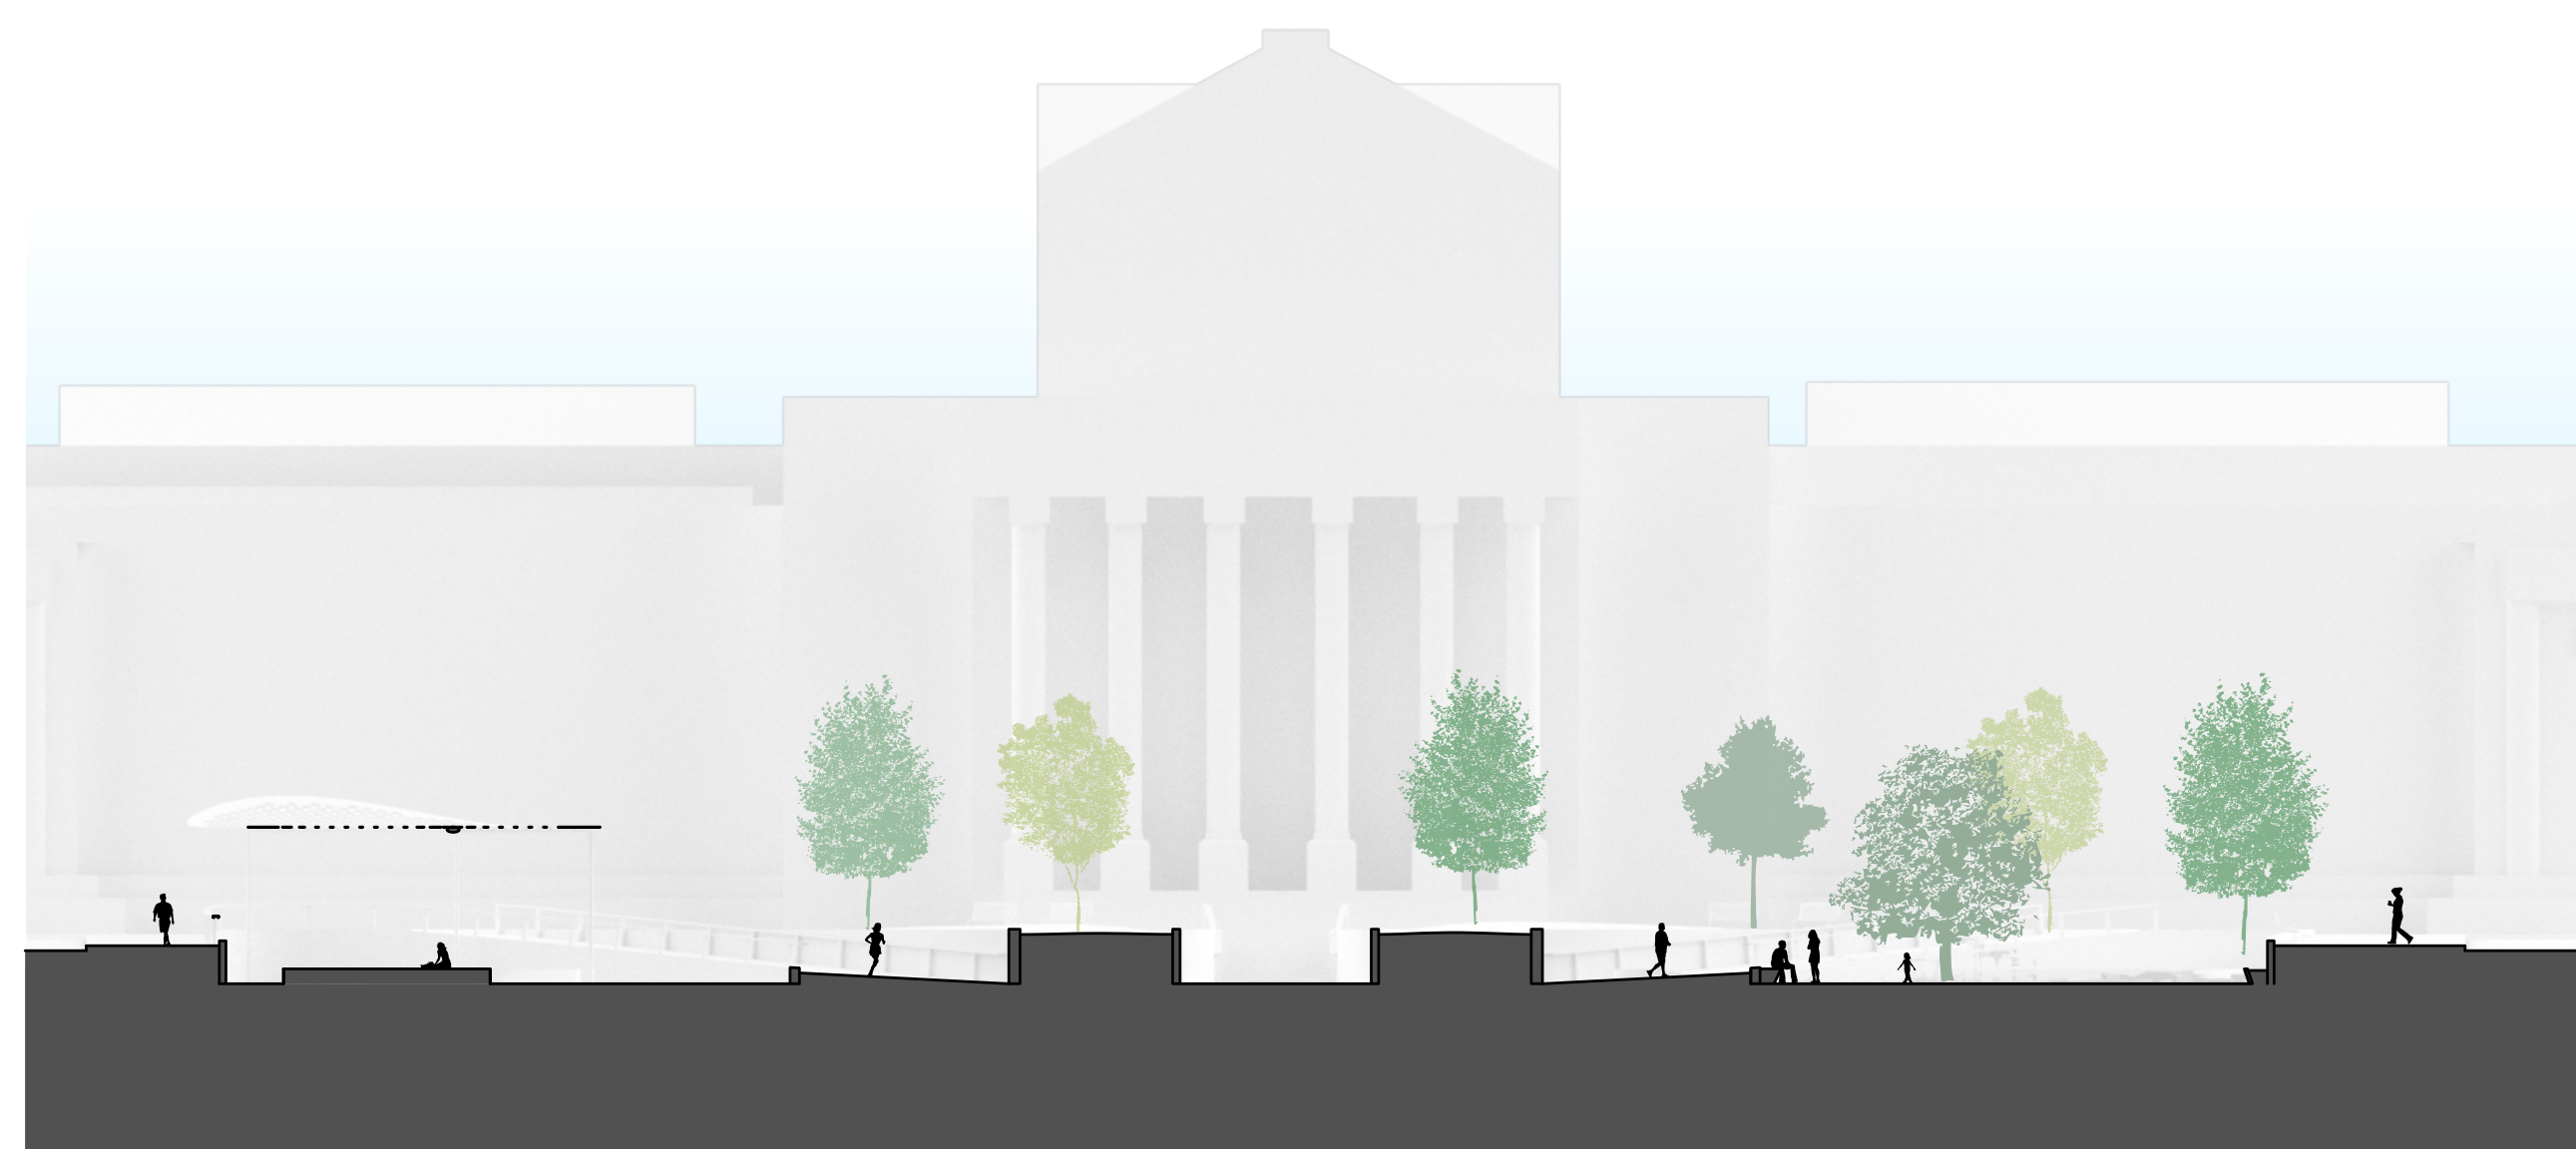

# CITY CENTER PARK

JACQUELINE WEE - RHINO - FALL 2021 - JARIN

PLAN VIEW

P1: VIEW ENTERING THE CENTRAL PLAZA

SECTION A-A'

KIT OF PARTS

SECTION B-B'

P2: VIEW FROM THE SOUTHWEST CORNER

- .....> Pedestrian Circulation
- > Vehicular Circulation

AXONOMETRIC VIEW LOOKING NORTHWEST