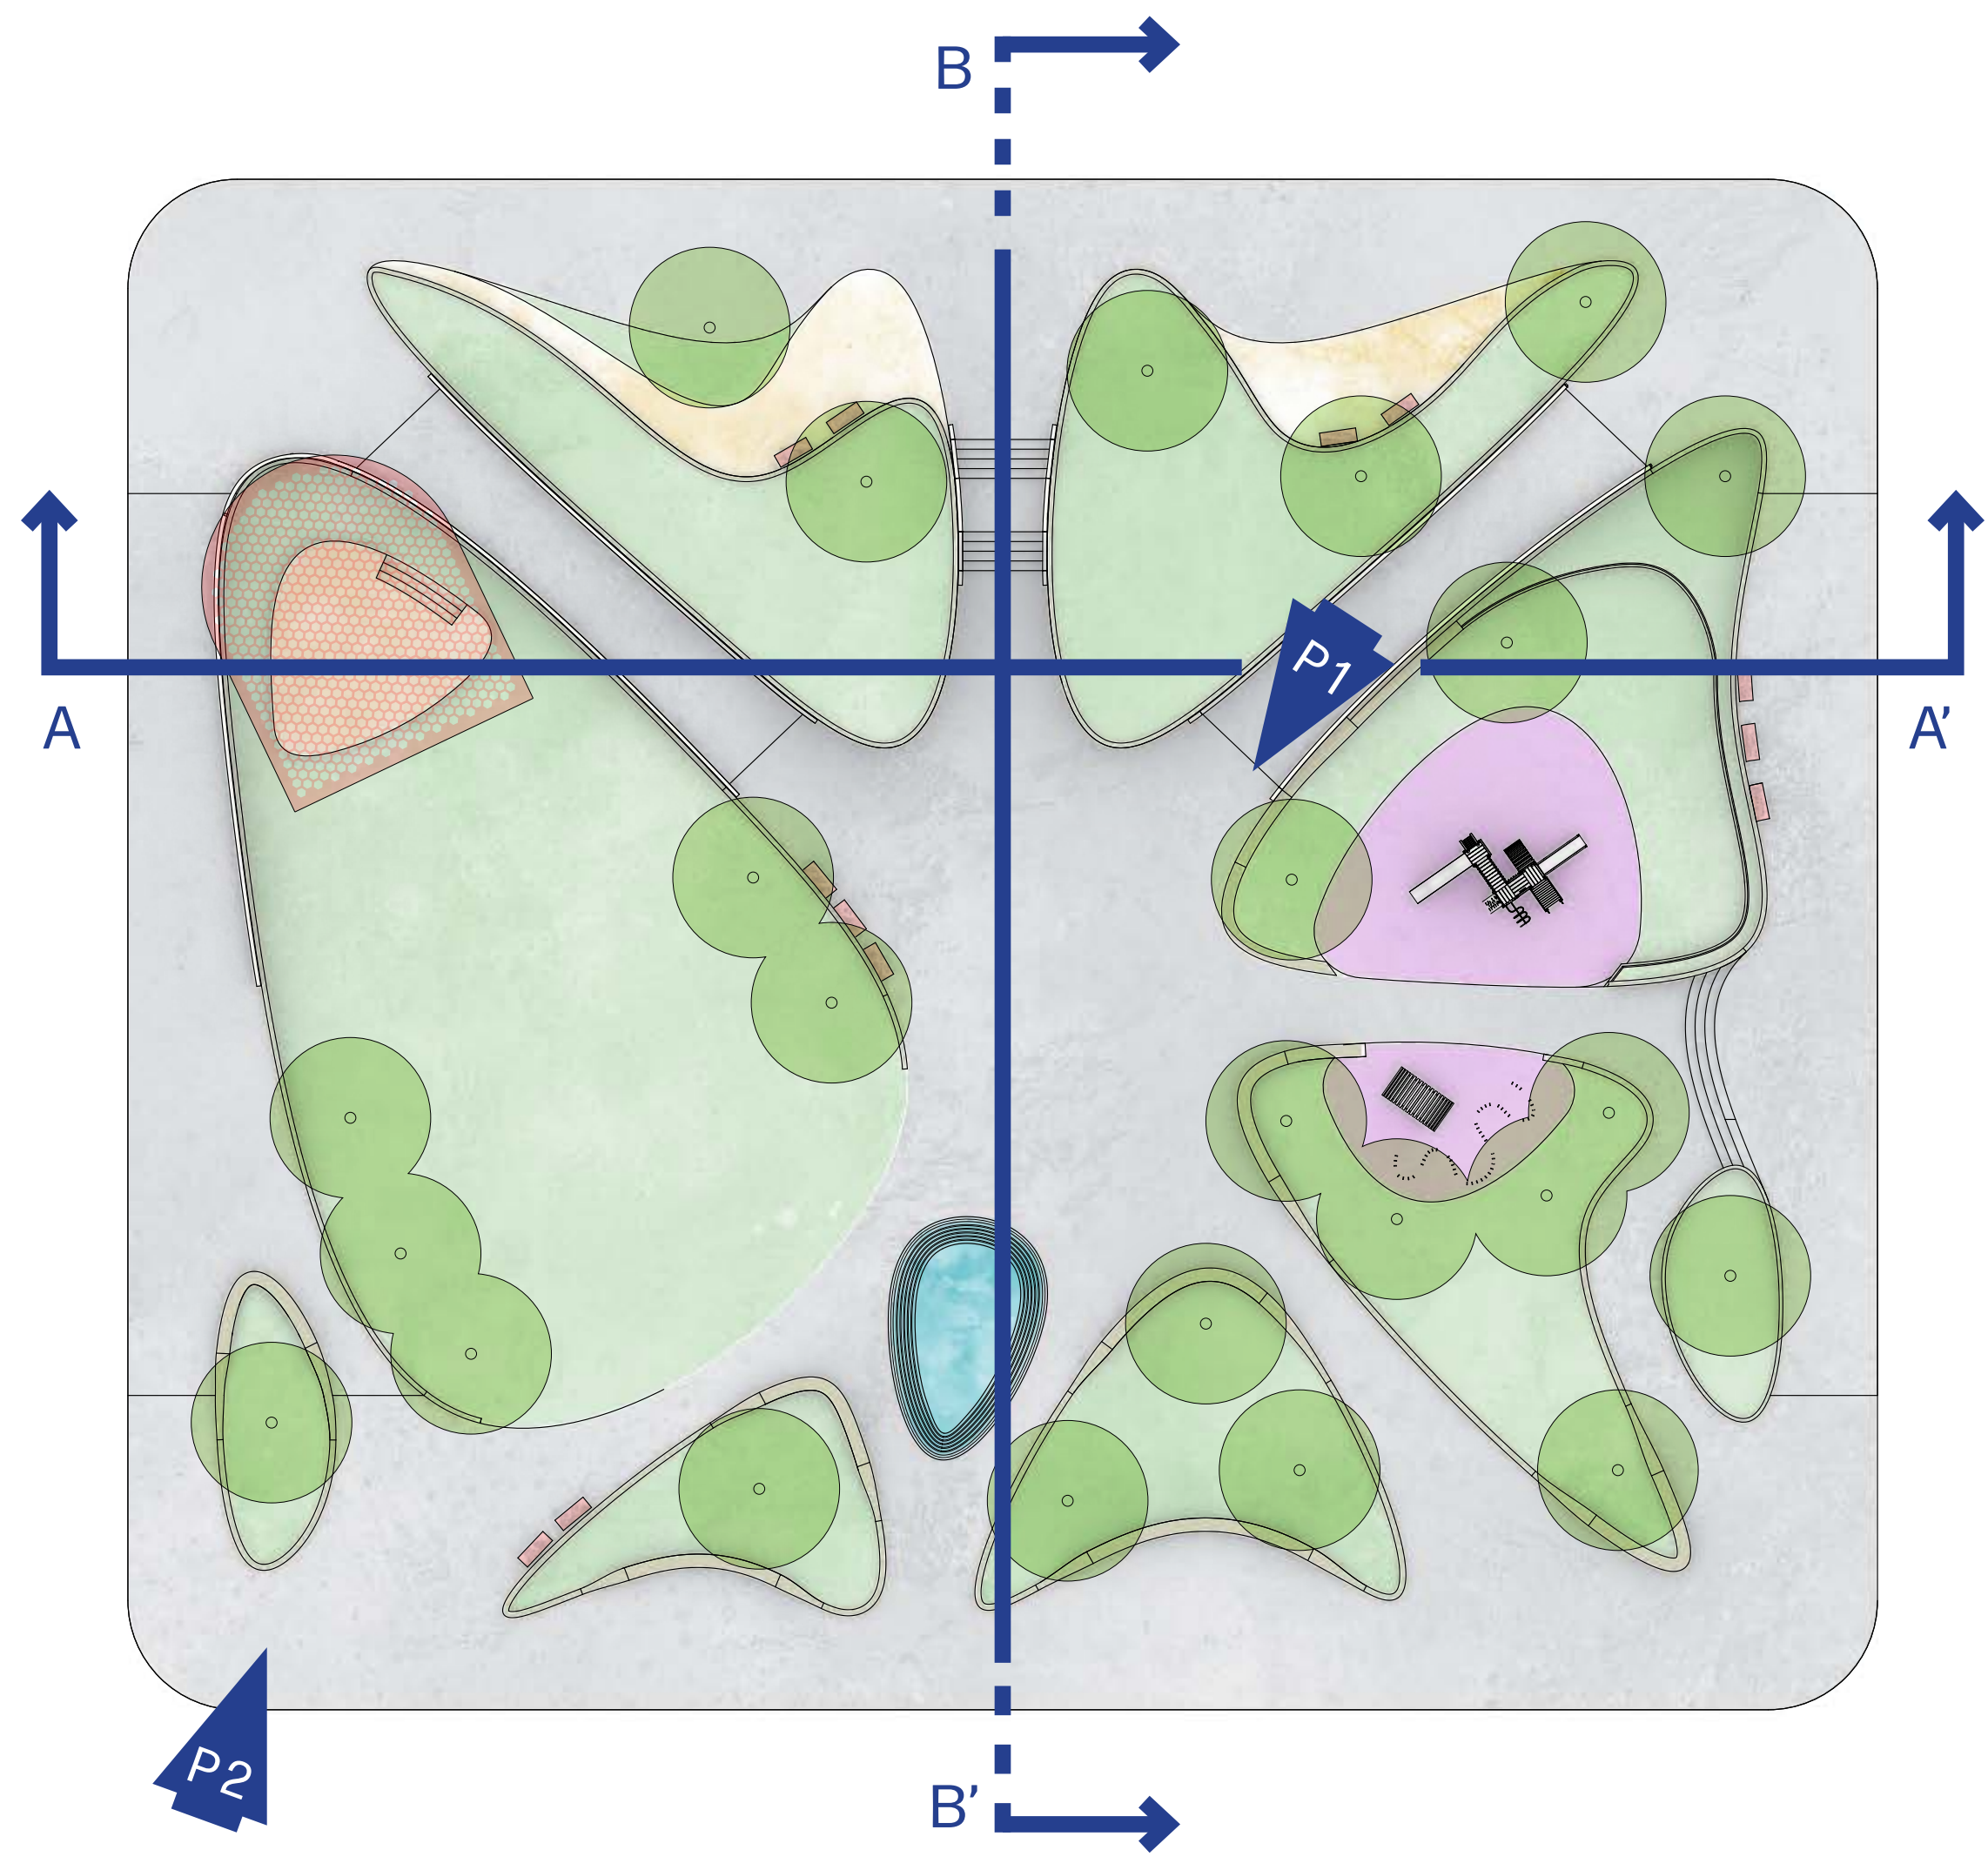

# CITY CENTER PARK

JACQUELINE WEE - RHINO - FALL 2021 - JARIN

PLAN VIEW

P1: VIEW ENTERING THE CENTRAL PLAZA

SECTION A-A'

KIT OF PARTS

SECTION B-B'

P2: VIEW FROM THE SOUTHWEST CORNER

- .....> Pedestrian Circulation
- > Vehicular Circulation

AXONOMETRIC VIEW LOOKING NORTHWEST