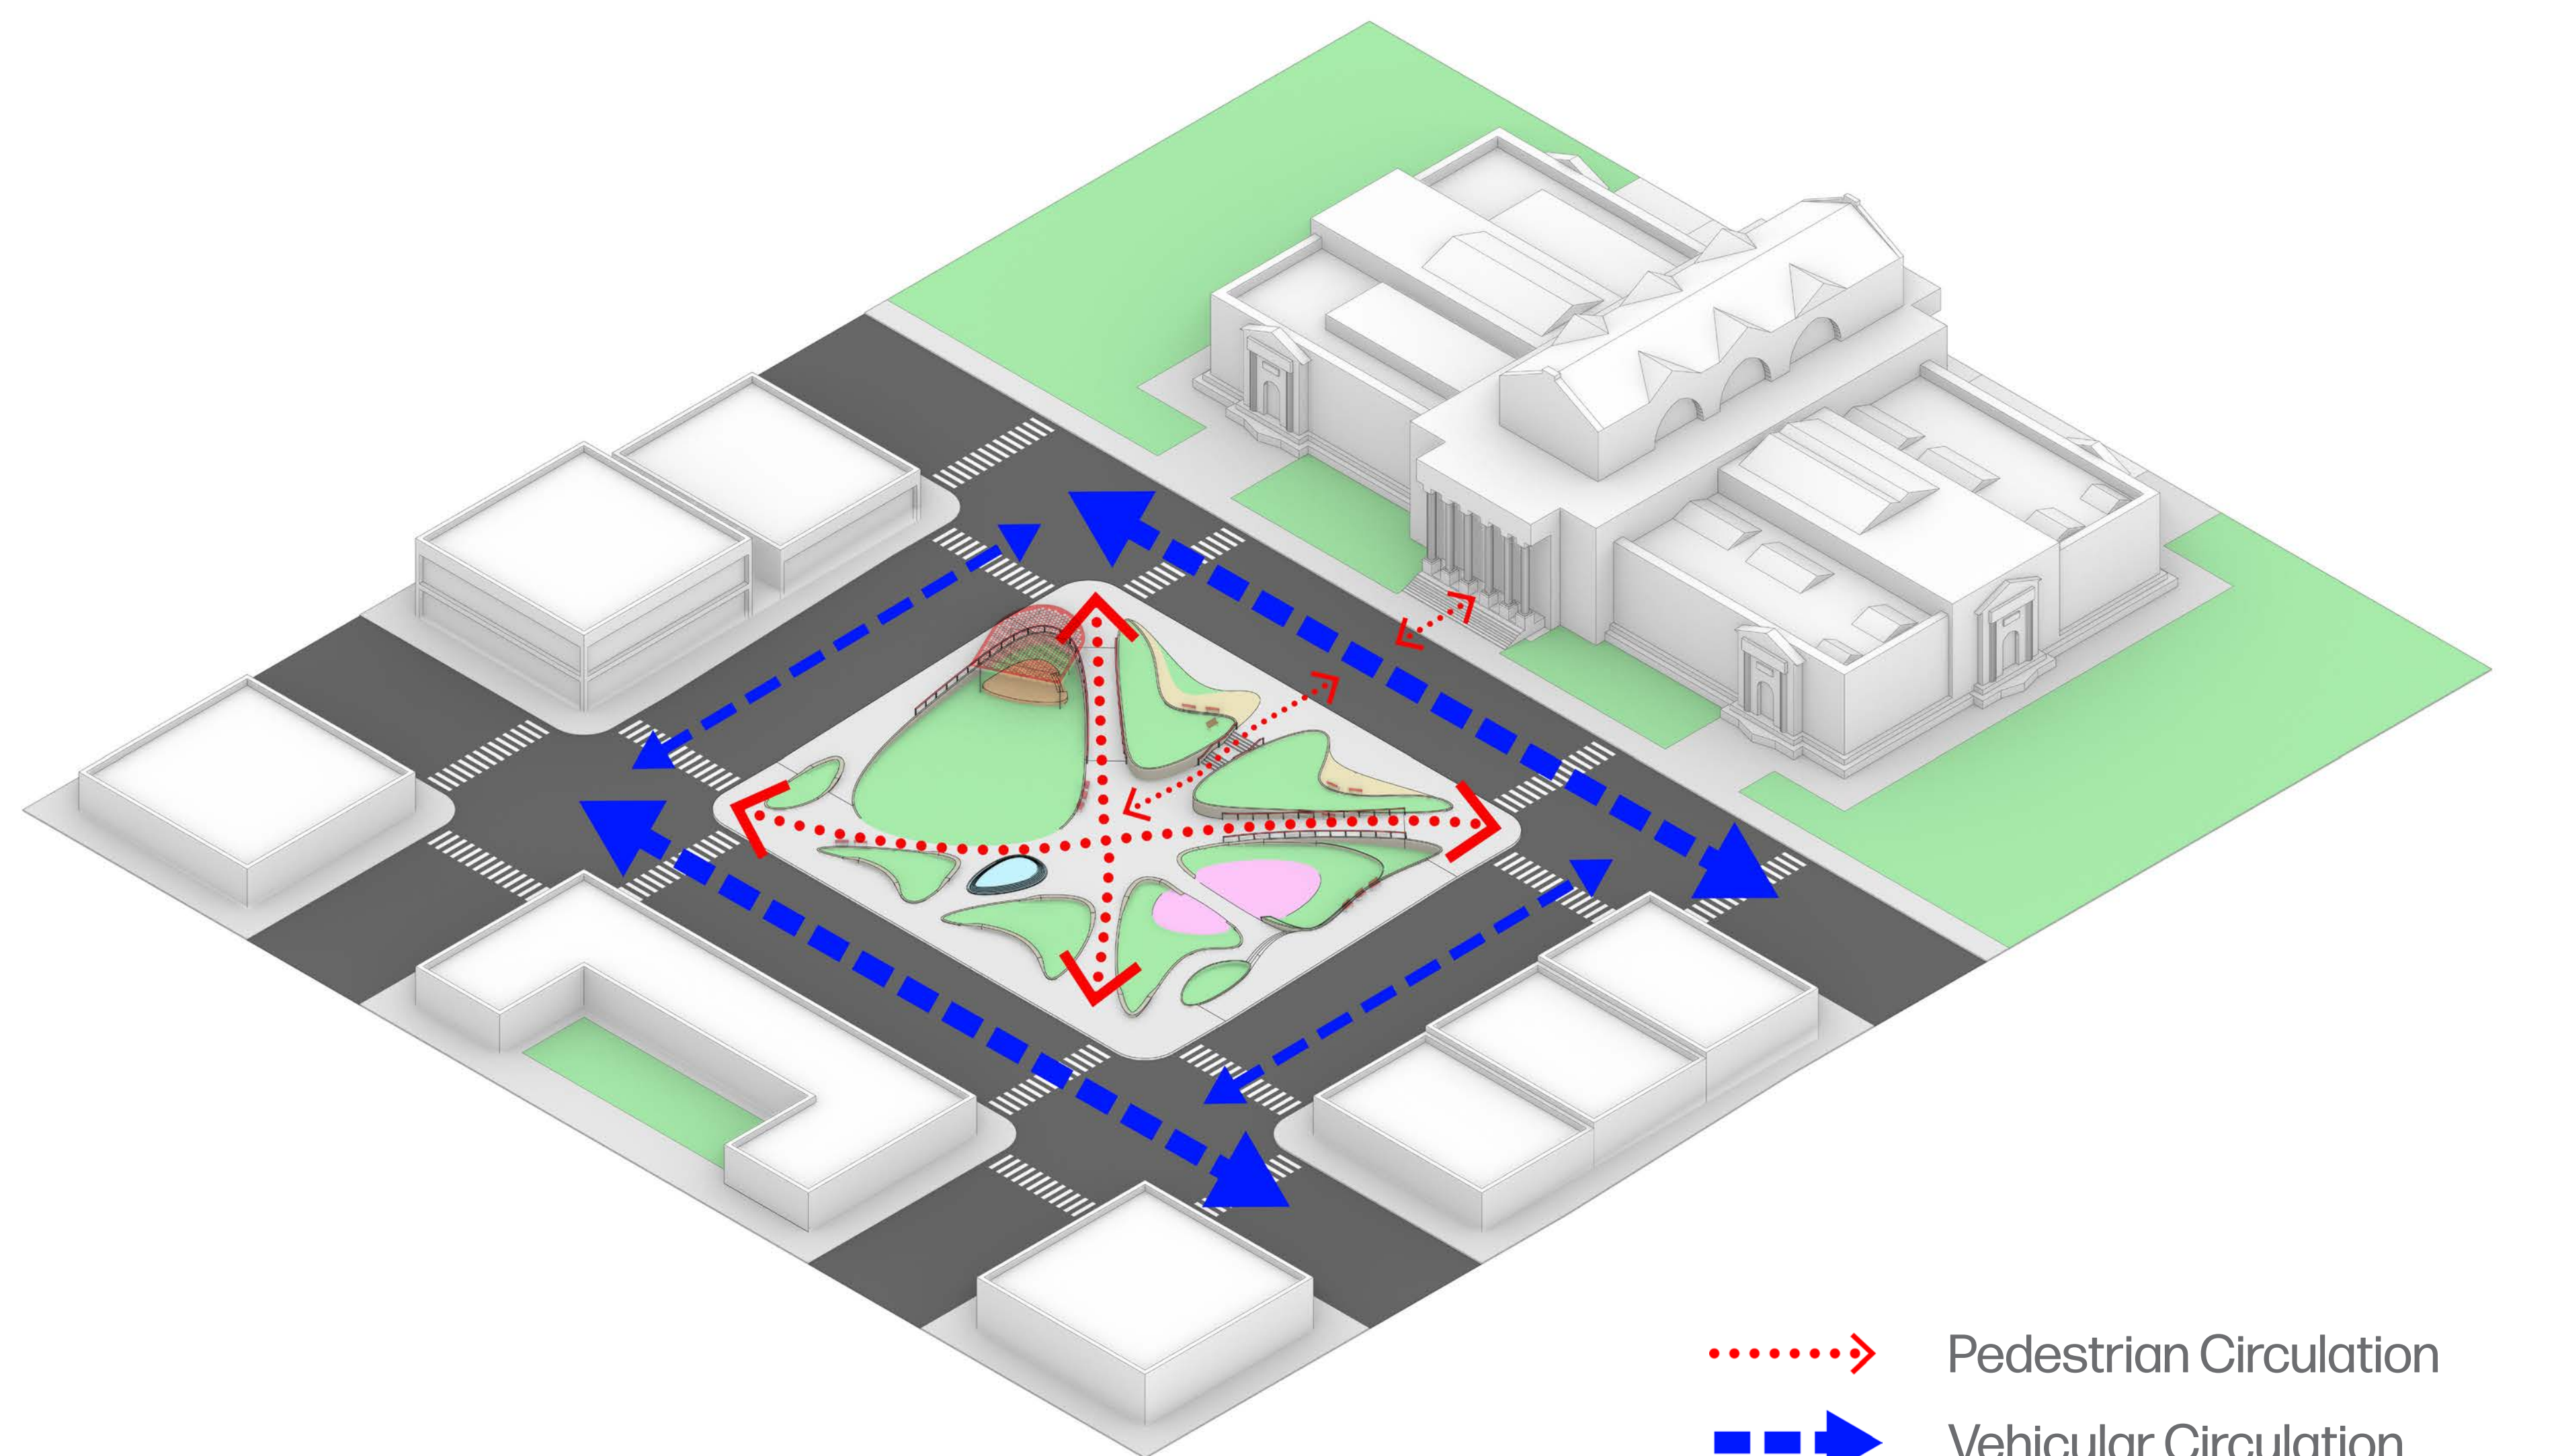

# CITY CENTER PARK

JACQUELINE WEE - RHINO - FALL 2021 - JARIN

PLAN VIEW

P1: VIEW ENTERING THE CENTRAL PLAZA

SECTION A-A'

KIT OF PARTS

SECTION B-B'

P2: VIEW FROM THE SOUTHWEST CORNER

- .....> Pedestrian Circulation
- > Vehicular Circulation

AXONOMETRIC VIEW LOOKING NORTHWEST