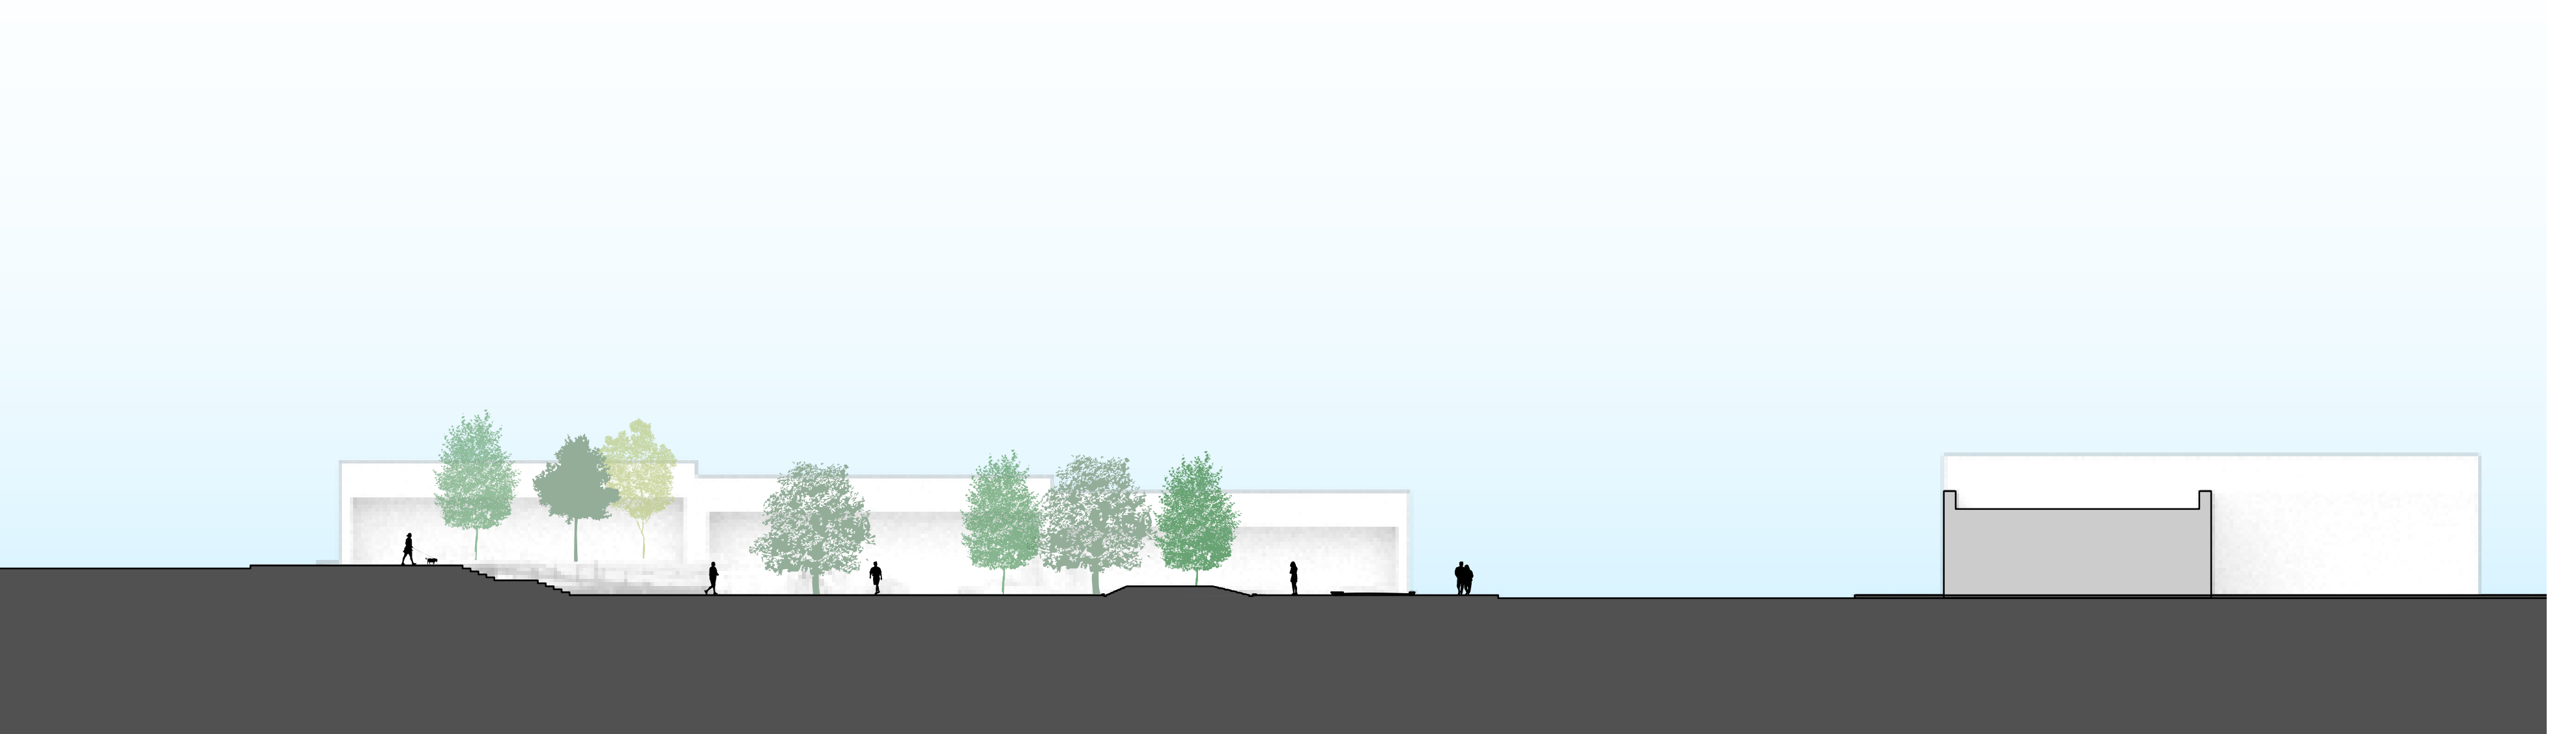

# CITY CENTER PARK

JACQUELINE WEE - RHINO - FALL 2021 - JARIN

PLAN VIEW

P1: VIEW ENTERING THE CENTRAL PLAZA

SECTION A-A'

KIT OF PARTS

SECTION B-B'

P2: VIEW FROM THE SOUTHWEST CORNER

- .....> Pedestrian Circulation
- > Vehicular Circulation

AXONOMETRIC VIEW LOOKING NORTHWEST