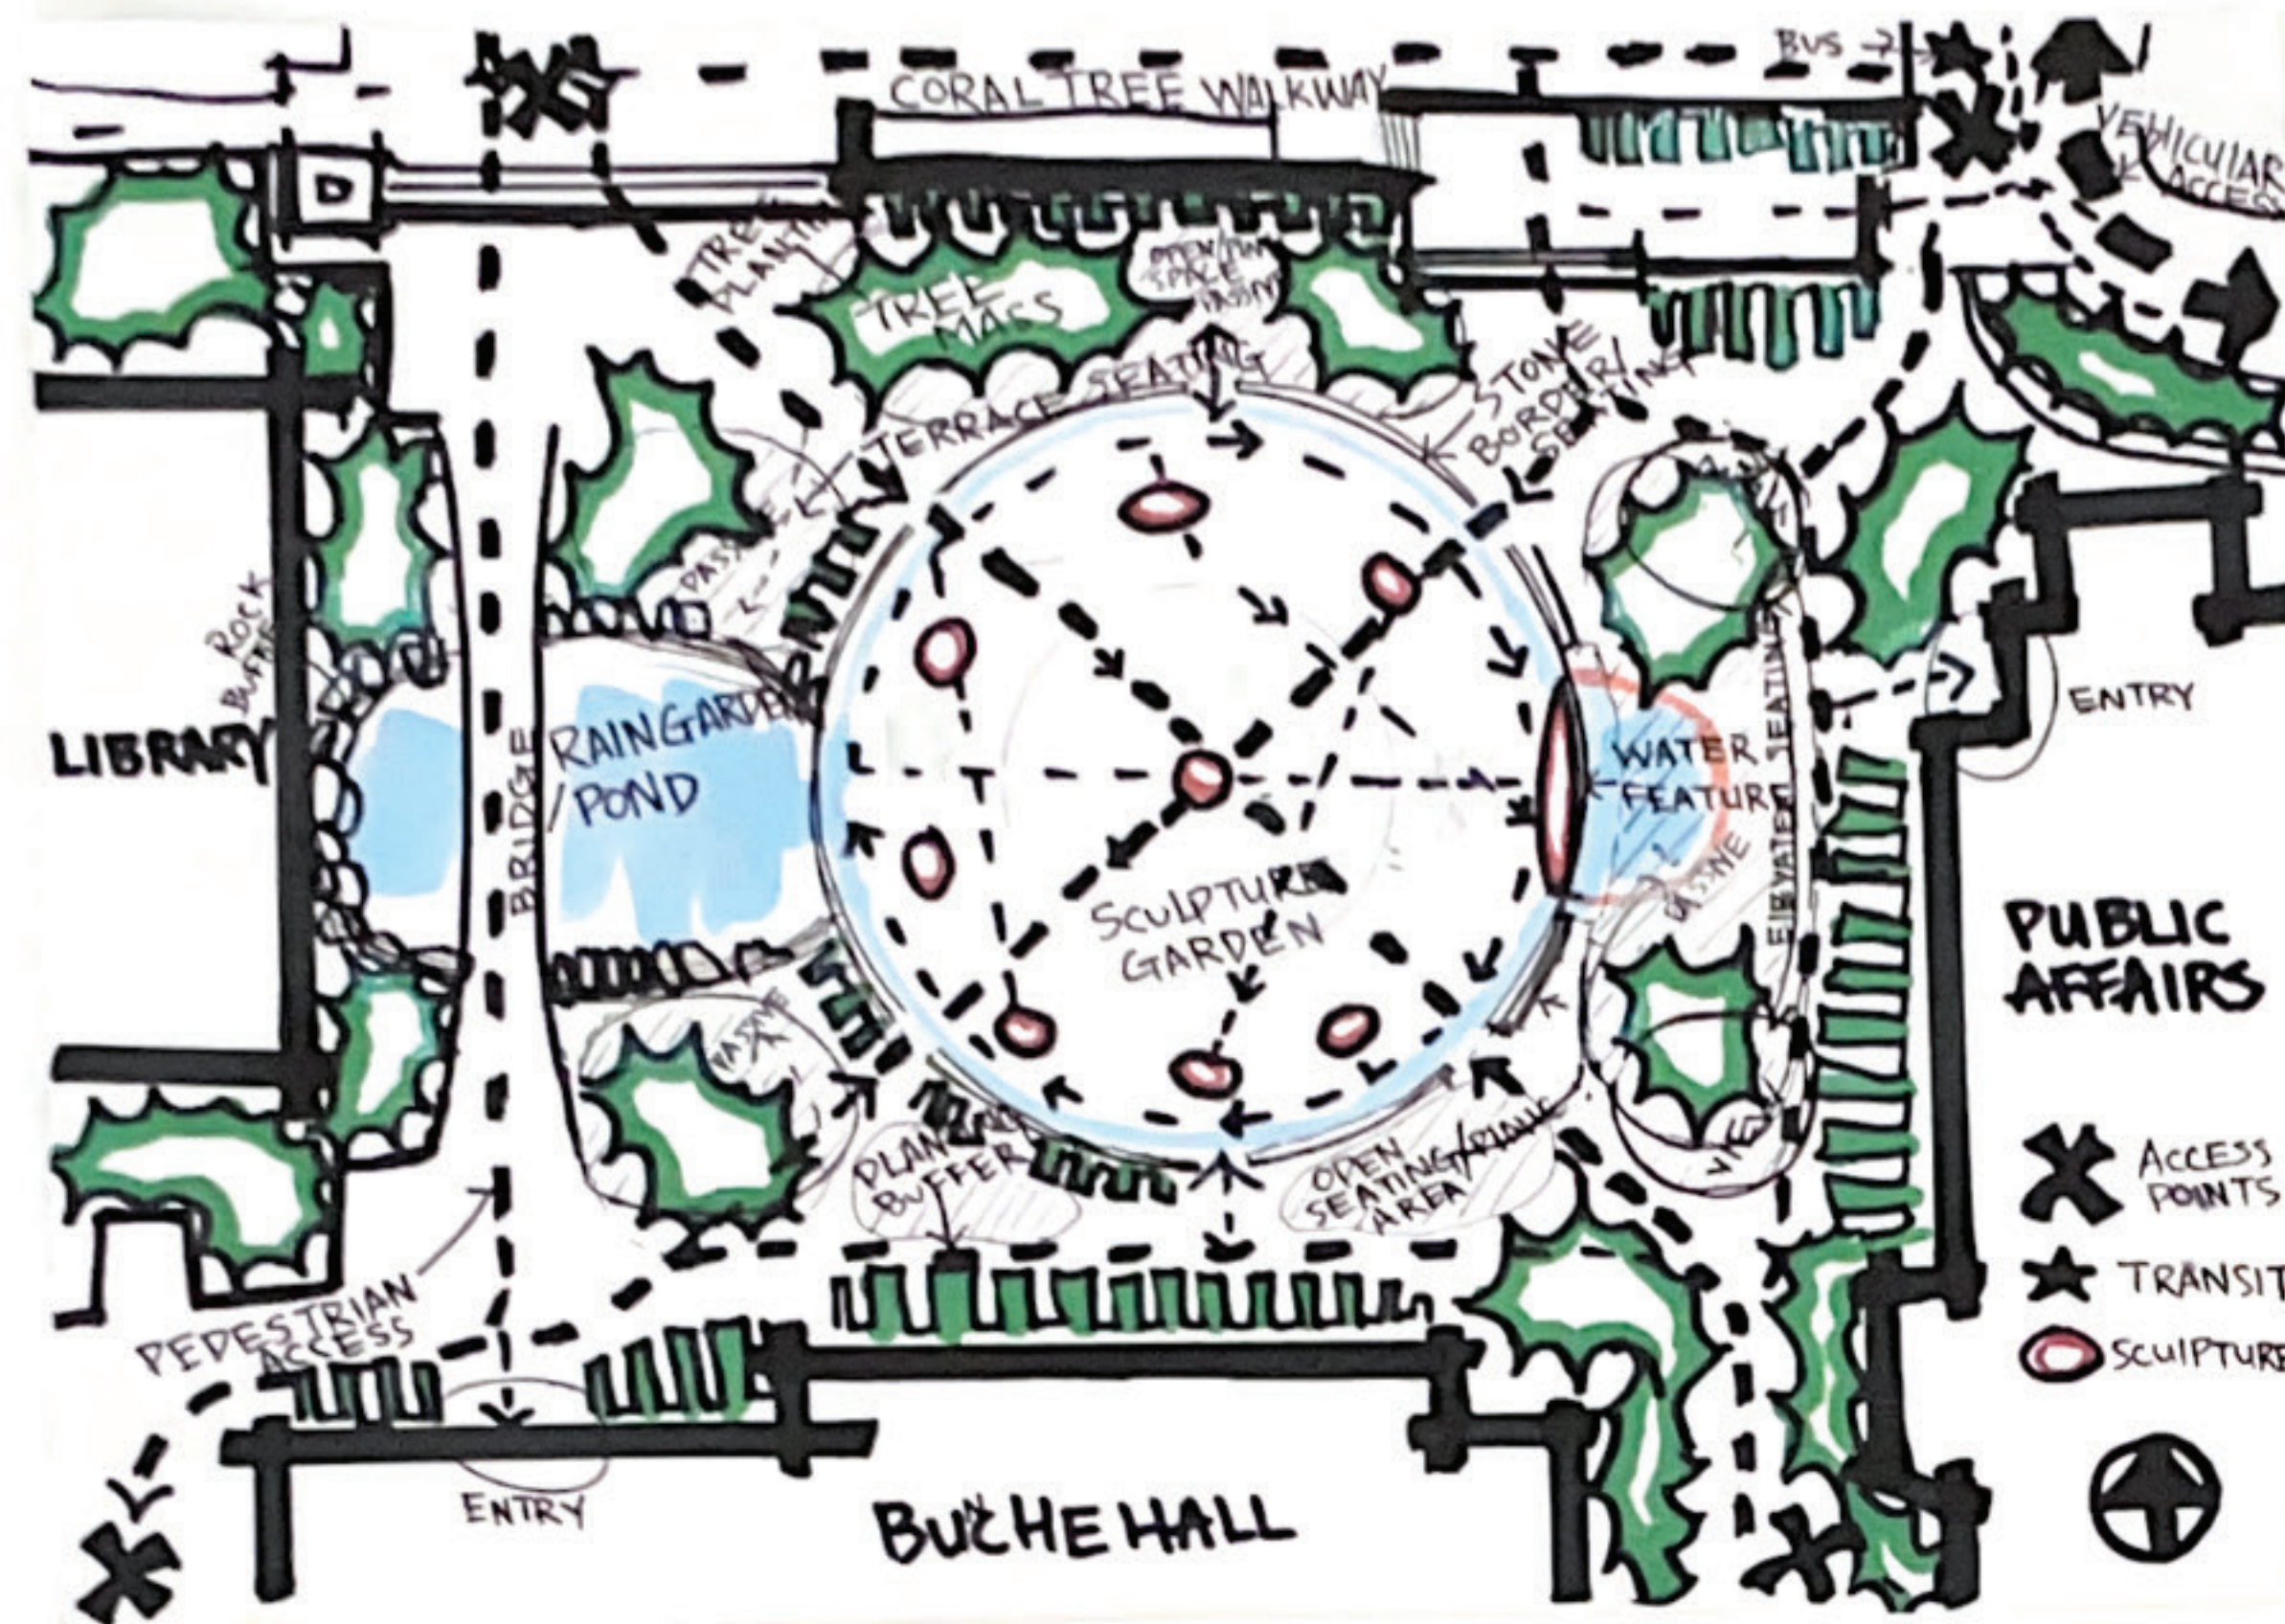

CONCEPT DEVELOPMENT