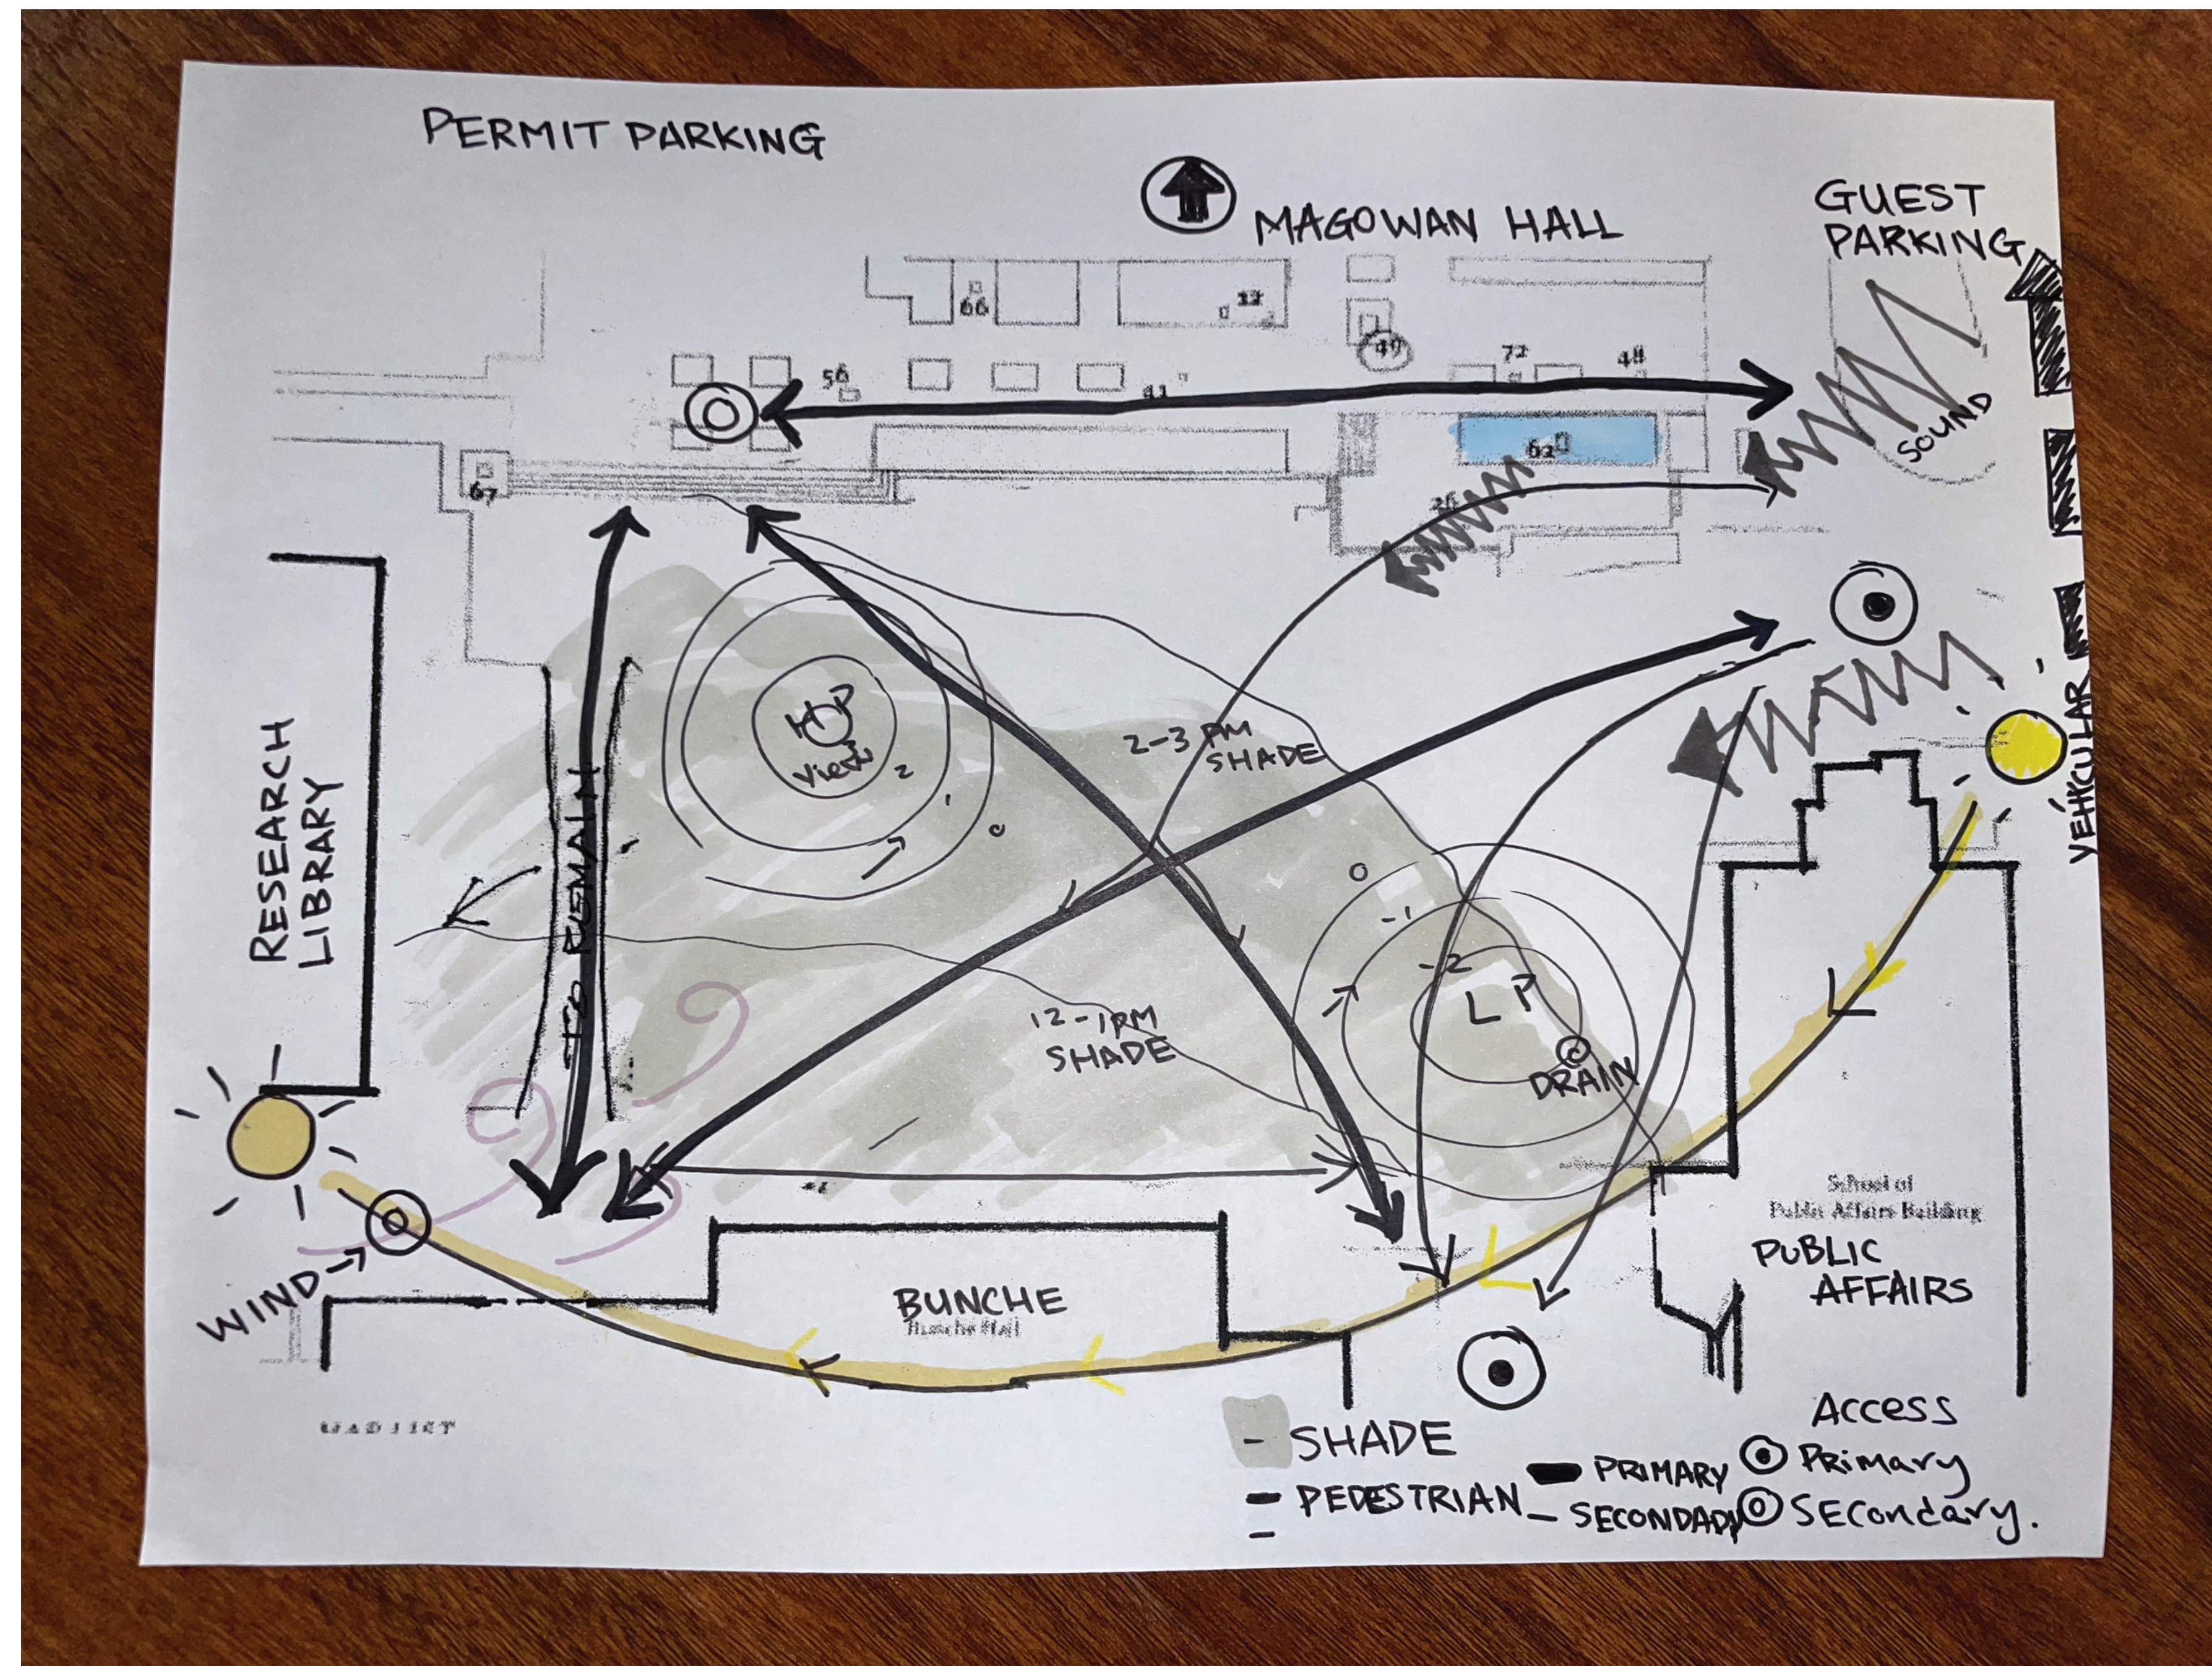

## SITE ANALYSIS

## SITE DESIGN- LAYOUT PLAN

### LEGEND

- |               |                         |
|---------------|-------------------------|
| 1 OVAL        | 6 STANDING WOMAN        |
| 2 WHY?        | 7 RECLINING NUDE        |
| 3 AUTOMNE     | 8 CLEAR CONSCIENCE      |
| 4 WALKING MAN | 9 TWOLINES OBLIQUE DOWN |
| 5 ABRAZO      |                         |

6 Standing Women

7 Reclining Nude

1 Oval

9 Twolines oblique down

4 Walking Man

2 Why?

5 Abrazo- Emil Alzamora

3 Automne