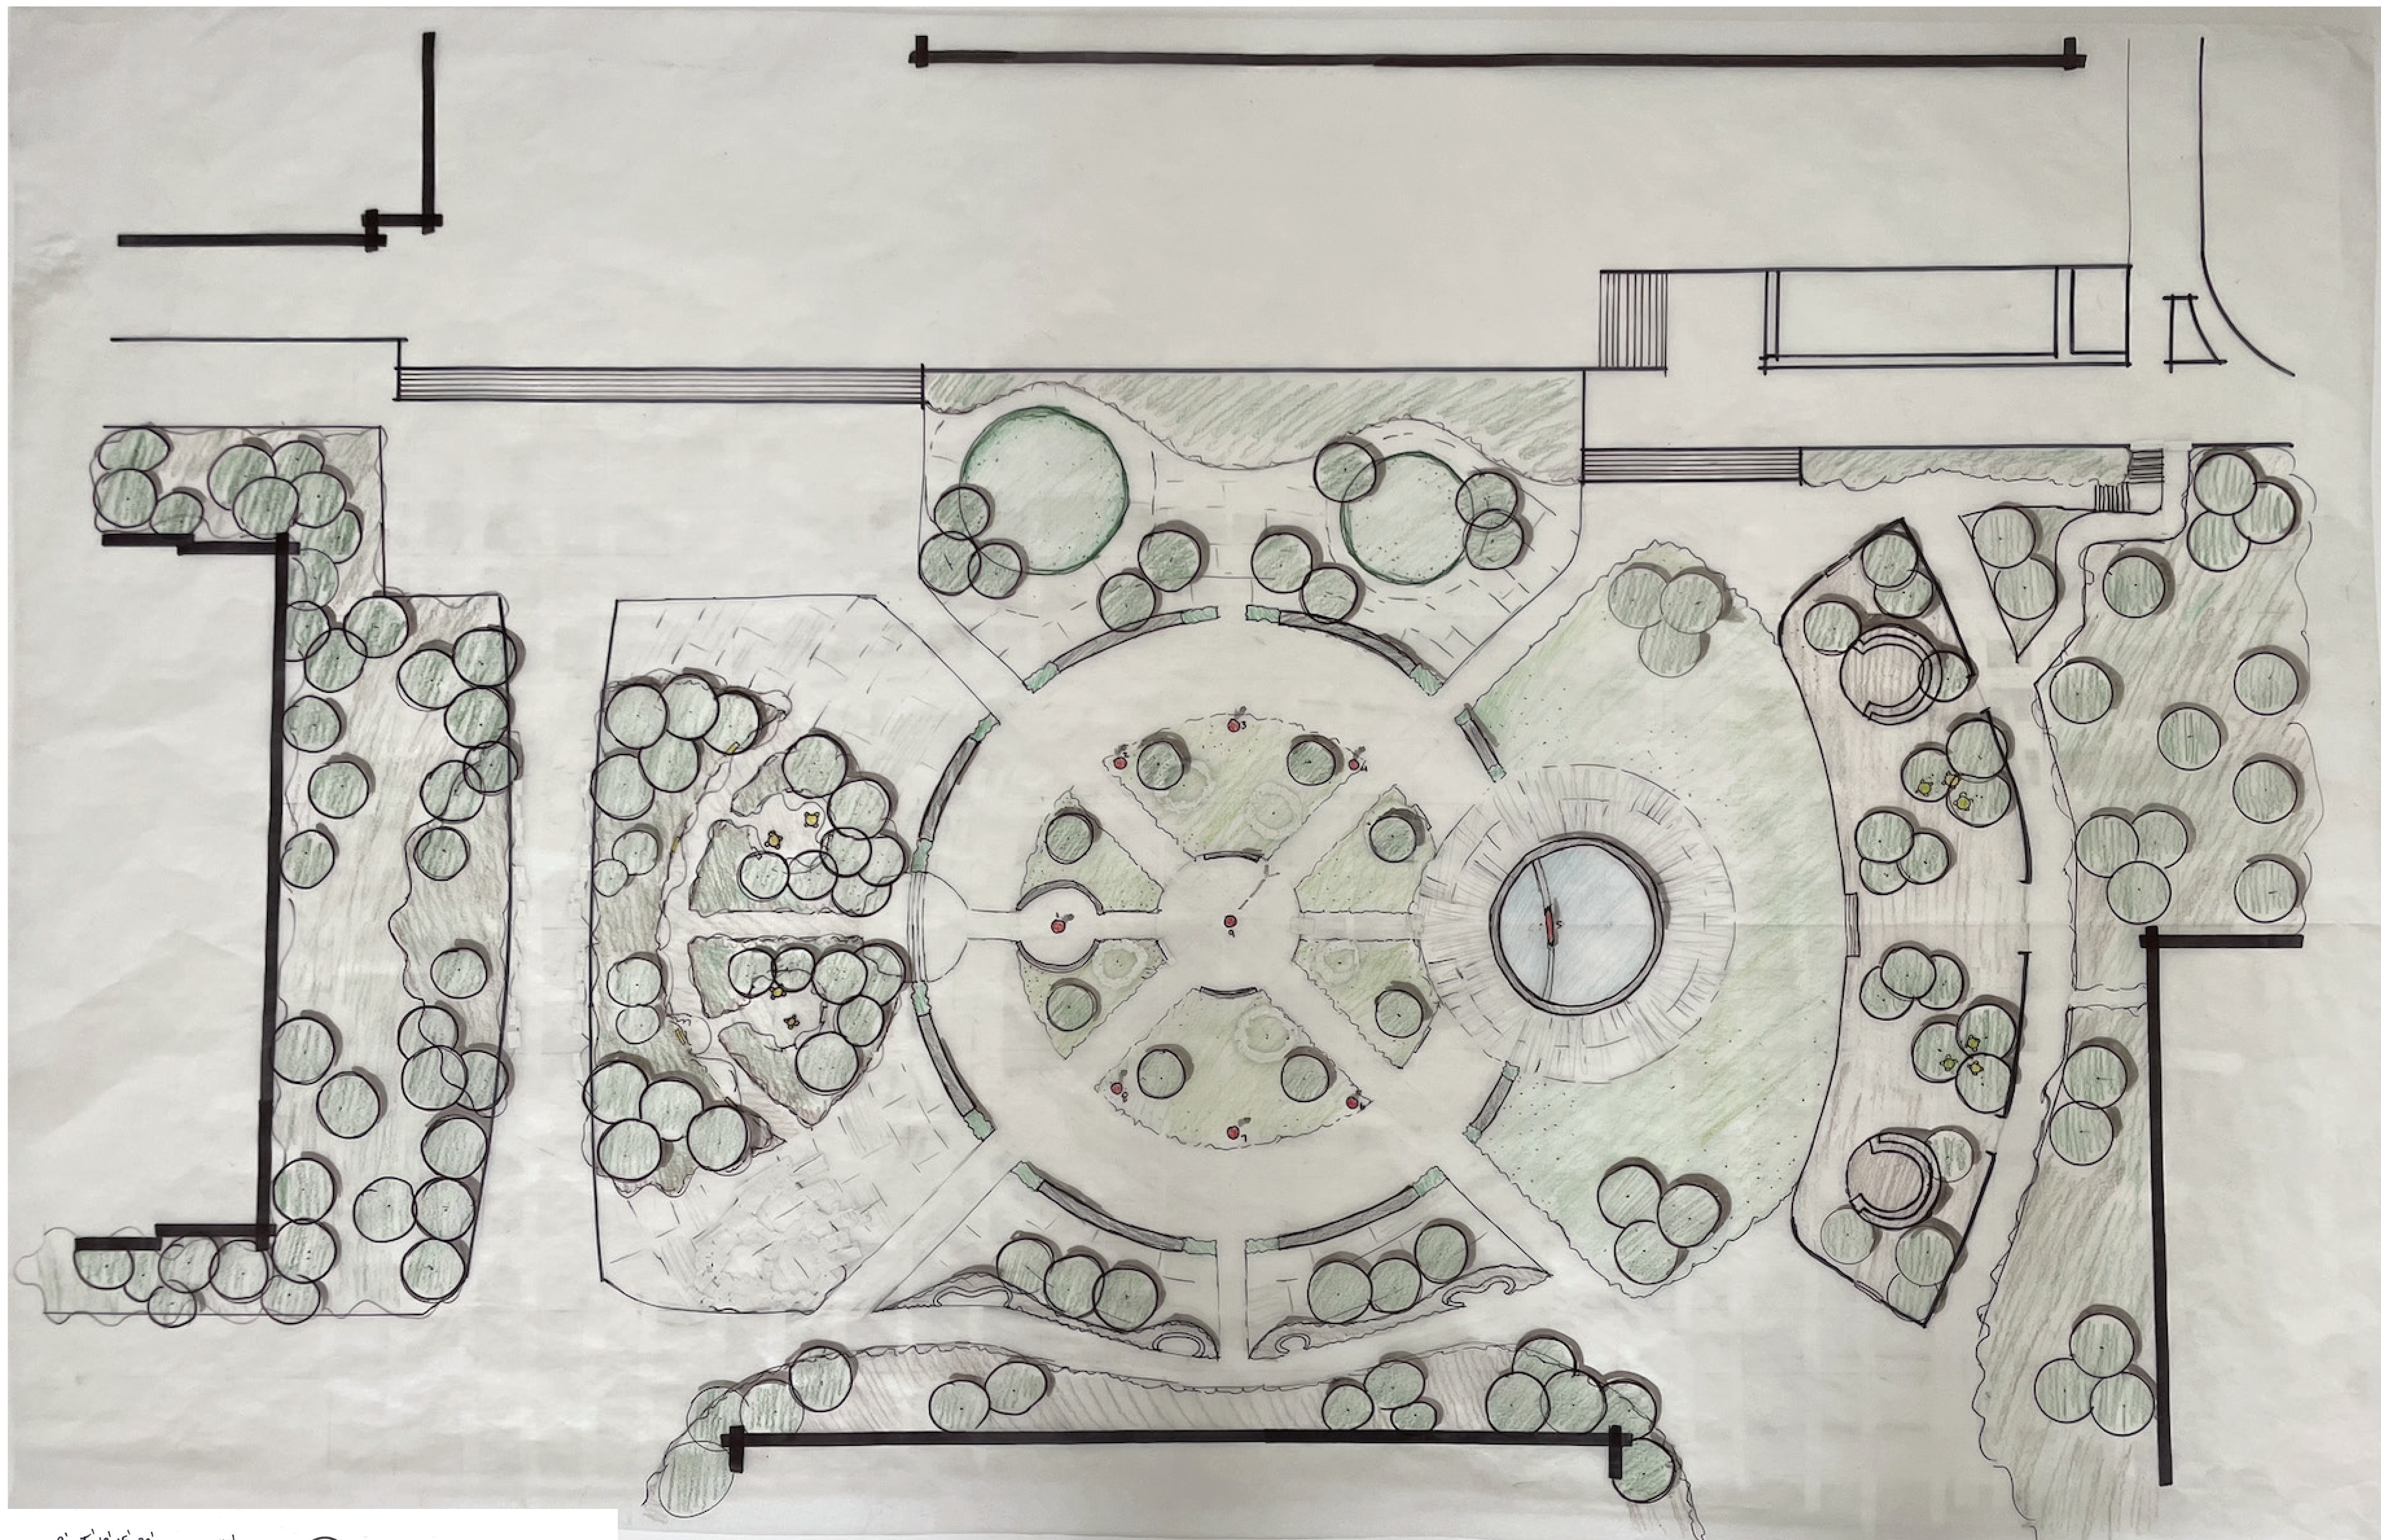

## SITE DESIGN- LAYOUT PLAN

### LEGEND

- |               |                         |
|---------------|-------------------------|
| 1 OVAL        | 6 STANDING WOMAN        |
| 2 WHY?        | 7 RECLINING NUDE        |
| 3 AUTOMNE     | 8 CLEAR CONSCIENCE      |
| 4 WALKING MAN | 9 TWOLINES OBLIQUE DOWN |
| 5 ABRAZO      |                         |

6 Standing Women

7 Reclining Nude

1 Oval

9 Twolines oblique down

4 Walking Man

2 Why?

5 Abrazo- Emil Alzamora

3 Automne