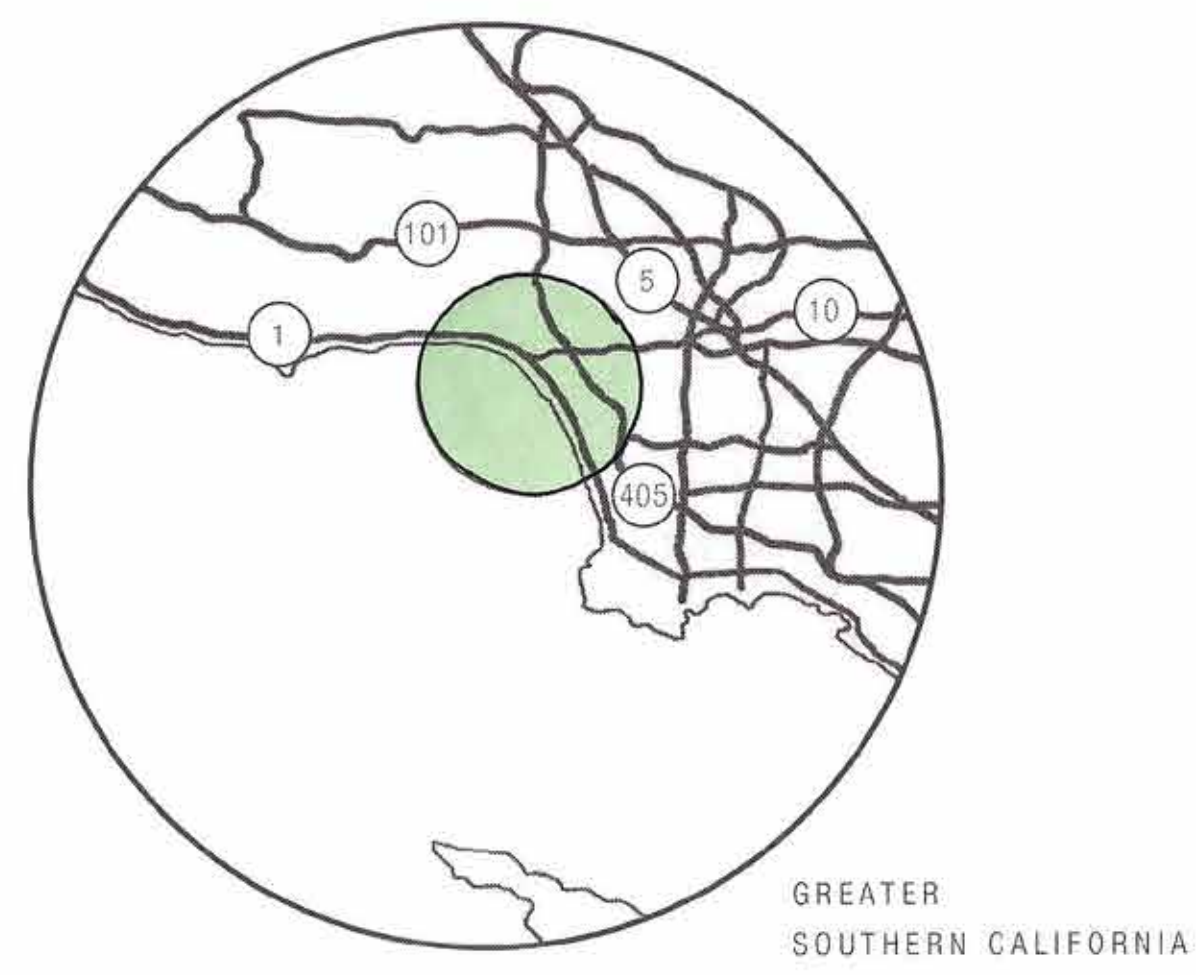

TONGVA PARK

JEN MOODY
DESIGN GRAPHICS II
WINTER 2022

LOCATION MAPS

CONTEXT

VEHICULAR CIRCULATION

ENTRY POINTS

PATHS AND CIRCULATION DENSITY

WATER FEATURES

PLANTING PLAN

TREE CANOPY

CONCEPT DIAGRAM

SITE ANALYSIS

BLACK + WHITE ILLUSTRATIVE PLAN

COLOR ILLUSTRATIVE PLAN

SECTION ELEVATION

GARDEN HILL PATH

ENLARGEMENT

ARROYO FOUNTAIN

PLAY AREA

KEY MAP

SECTION ELEVATION