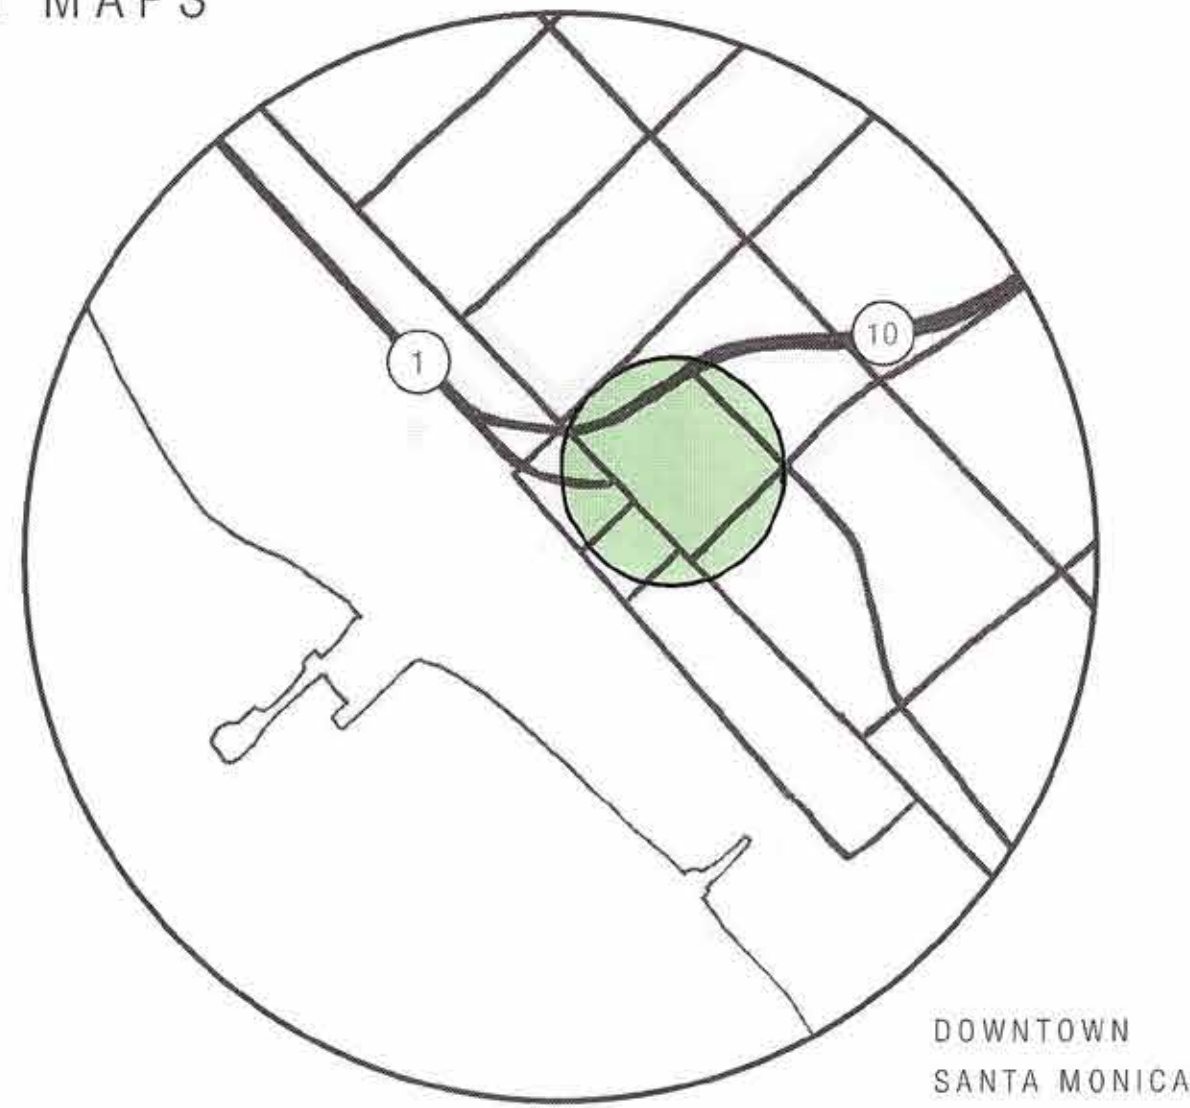

TONGVA PARK

JEN MOODY
DESIGN GRAPHICS II
WINTER 2022

LOCATION MAPS

CONTEXT

VEHICULAR CIRCULATION

ENTRY POINTS

PATHS AND CIRCULATION DENSITY

WATER FEATURES

PLANTING PLAN

TREE CANOPY

CONCEPT DIAGRAM

SITE ANALYSIS

BLACK + WHITE ILLUSTRATIVE PLAN

COLOR ILLUSTRATIVE PLAN

SECTION ELEVATION

GARDEN HILL PATH

ENLARGEMENT

ARROYO FOUNTAIN

PLAY AREA

KEY MAP

SECTION ELEVATION