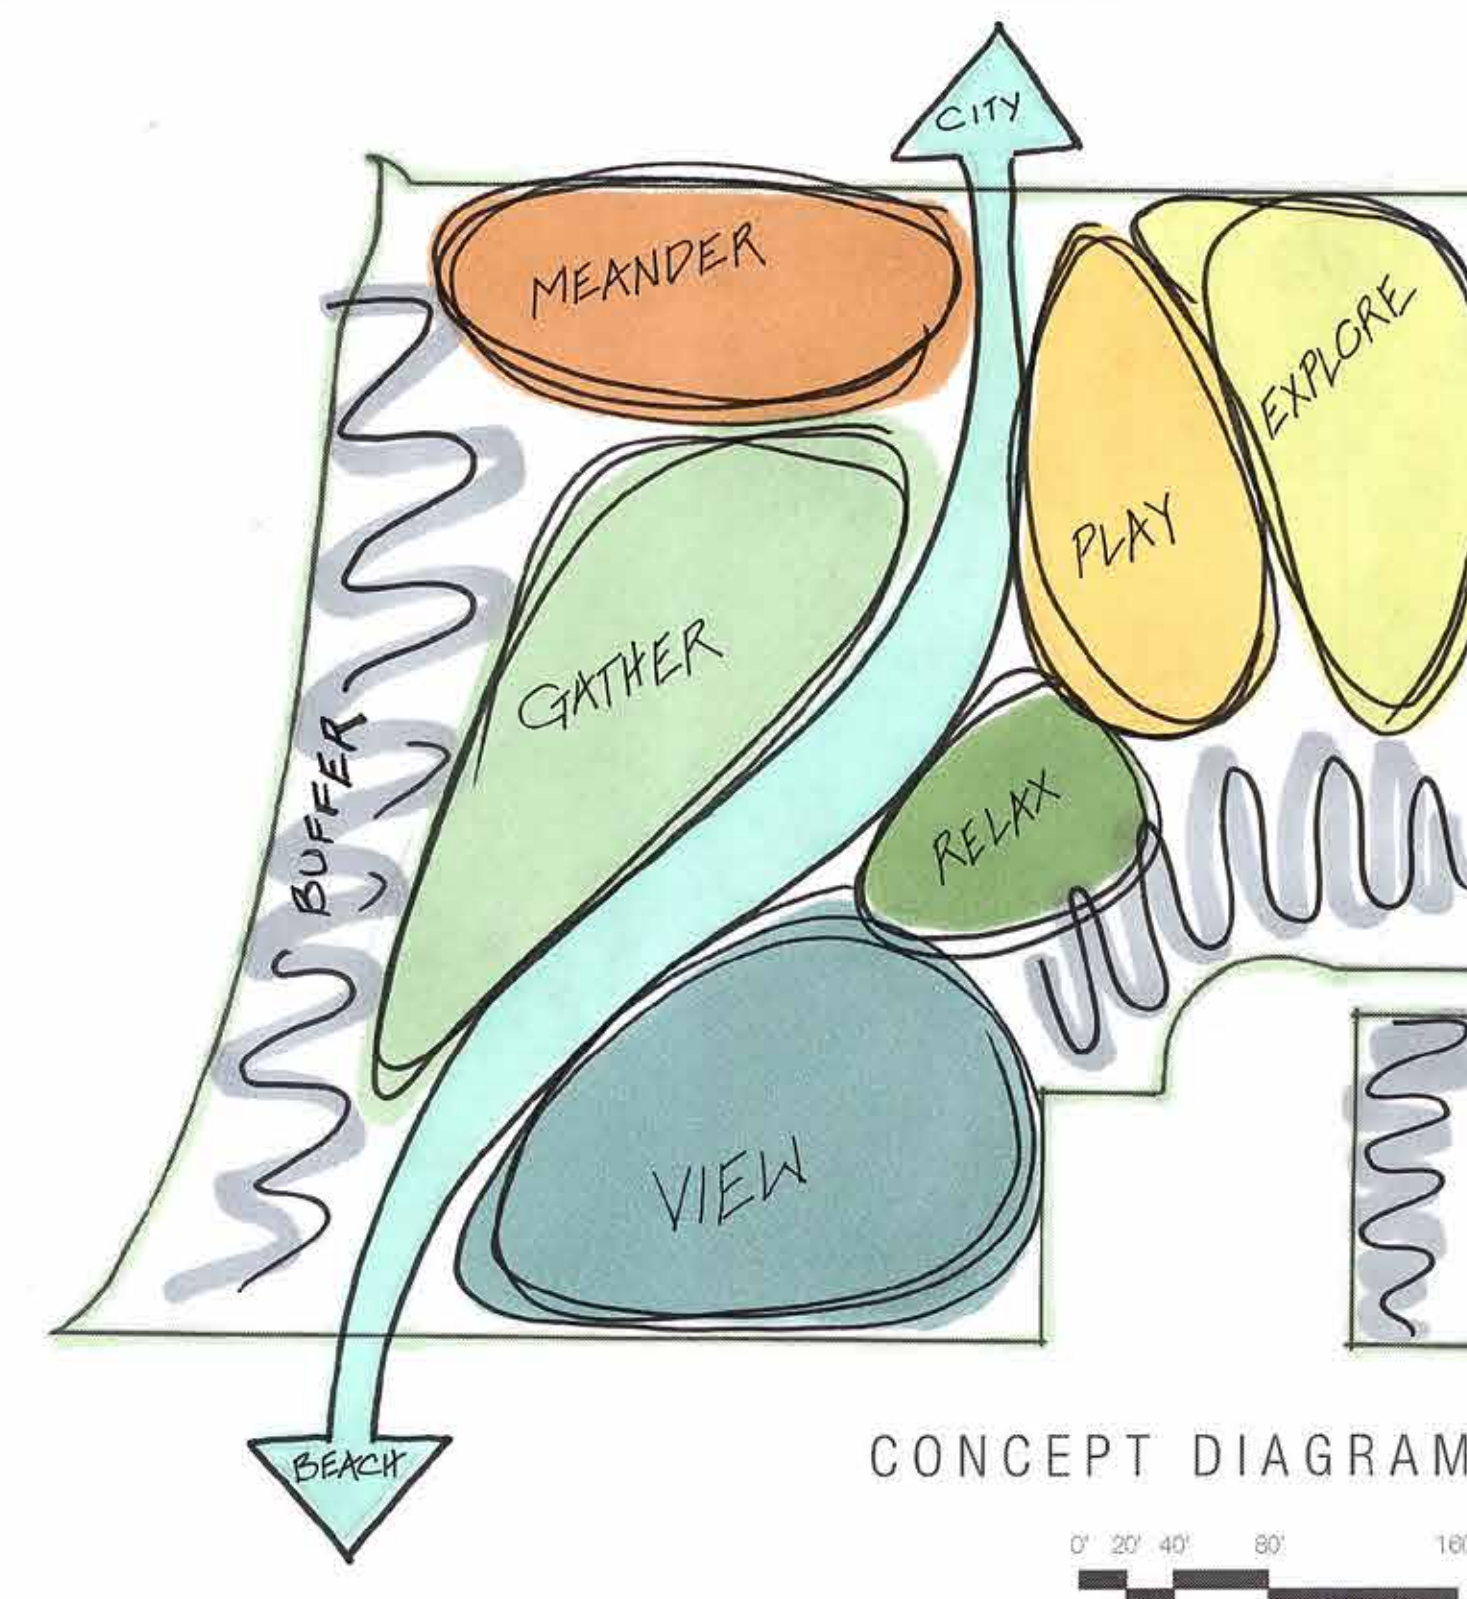

TONGVA PARK

JEN MOODY
DESIGN GRAPHICS II
WINTER 2022

LOCATION MAPS

CONTEXT

VEHICULAR CIRCULATION

ENTRY POINTS

PATHS AND CIRCULATION DENSITY

WATER FEATURES

PLANTING PLAN

TREE CANOPY

CONCEPT DIAGRAM

SITE ANALYSIS

BLACK + WHITE ILLUSTRATIVE PLAN

COLOR ILLUSTRATIVE PLAN

SECTION ELEVATION

GARDEN HILL PATH

ENLARGEMENT

ARROYO FOUNTAIN

PLAY AREA

KEY MAP

SECTION ELEVATION