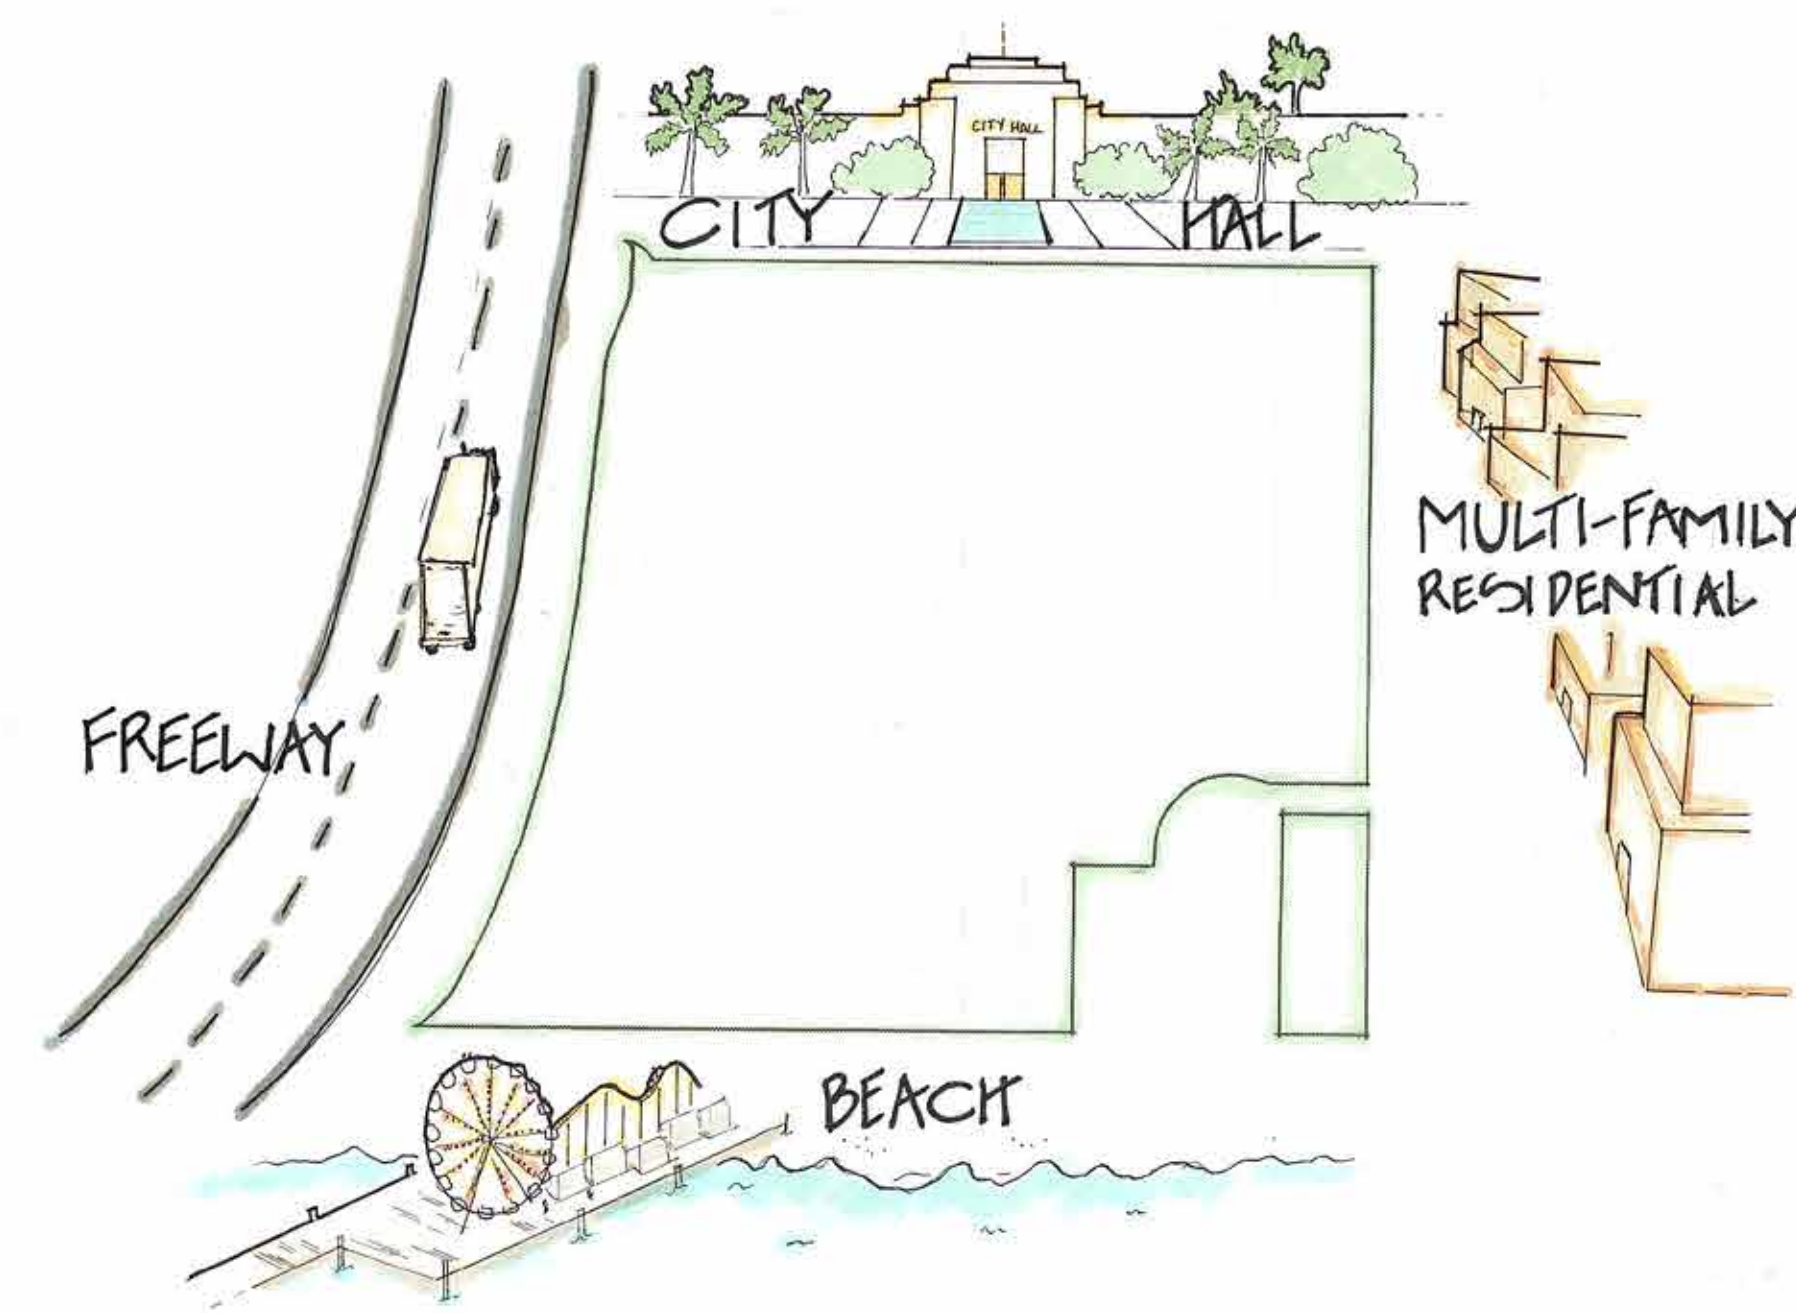

TONGVA PARK

JEN MOODY
DESIGN GRAPHICS II
WINTER 2022

LOCATION MAPS

CONTEXT

VEHICULAR CIRCULATION

ENTRY POINTS

PATHS AND CIRCULATION DENSITY

WATER FEATURES

PLANTING PLAN

TREE CANOPY

CONCEPT DIAGRAM

SITE ANALYSIS

BLACK + WHITE ILLUSTRATIVE PLAN

COLOR ILLUSTRATIVE PLAN

SECTION ELEVATION

GARDEN HILL PATH

ENLARGEMENT

ARROYO FOUNTAIN

PLAY AREA

KEY MAP

SECTION ELEVATION