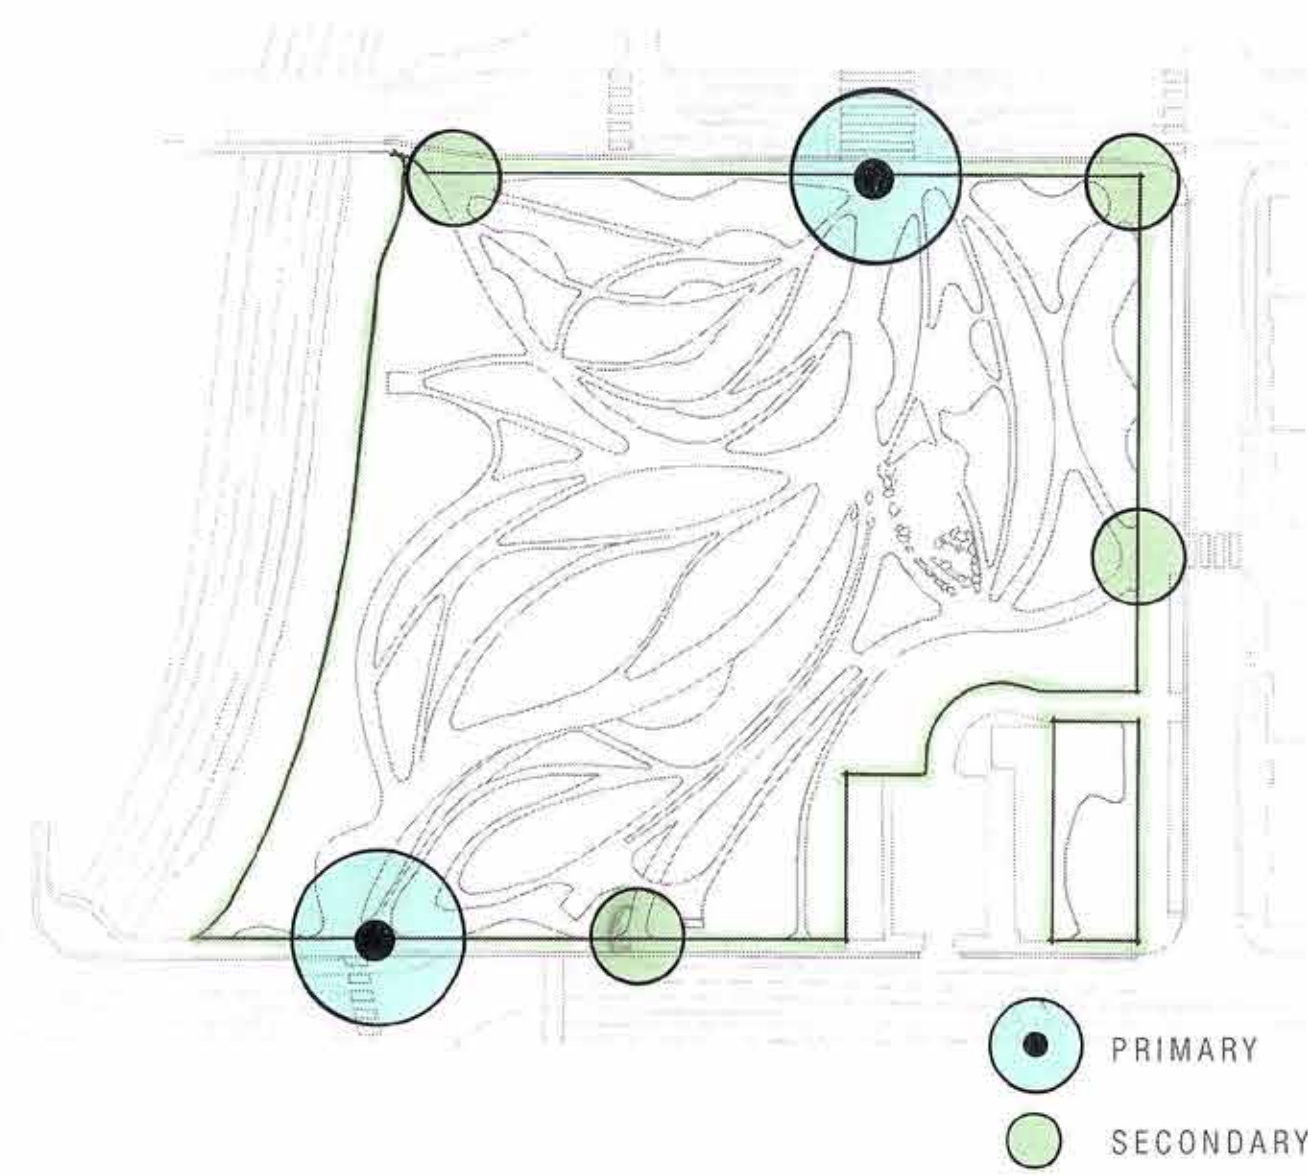

TONGVA PARK

JEN MOODY
DESIGN GRAPHICS II
WINTER 2022

LOCATION MAPS

CONTEXT

VEHICULAR CIRCULATION

ENTRY POINTS

PATHS AND CIRCULATION DENSITY

WATER FEATURES

PLANTING PLAN

TREE CANOPY

CONCEPT DIAGRAM

SITE ANALYSIS

BLACK + WHITE ILLUSTRATIVE PLAN

COLOR ILLUSTRATIVE PLAN

SECTION ELEVATION

GARDEN HILL PATH

ENLARGEMENT

ARROYO FOUNTAIN

PLAY AREA

KEY MAP

SECTION ELEVATION