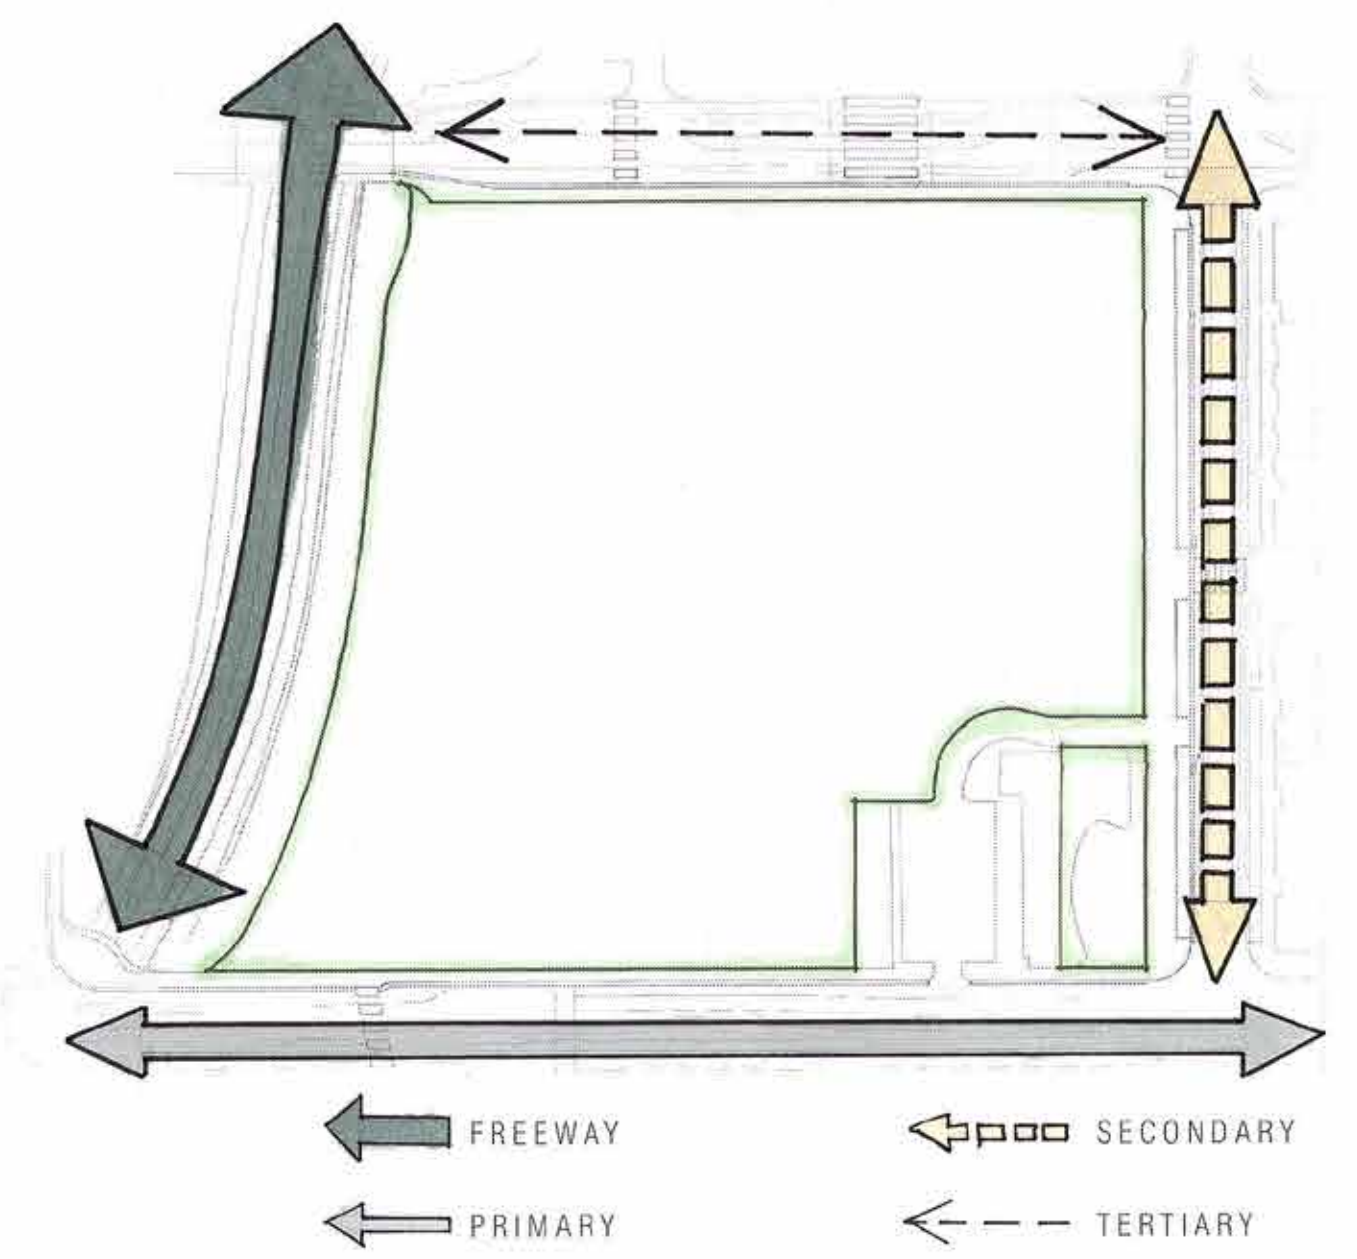

TONGVA PARK

JEN MOODY
DESIGN GRAPHICS II
WINTER 2022

LOCATION MAPS

CONTEXT

VEHICULAR CIRCULATION

ENTRY POINTS

PATHS AND CIRCULATION DENSITY

WATER FEATURES

PLANTING PLAN

TREE CANOPY

CONCEPT DIAGRAM

SITE ANALYSIS

BLACK + WHITE ILLUSTRATIVE PLAN

COLOR ILLUSTRATIVE PLAN

SECTION ELEVATION

GARDEN HILL PATH

ENLARGEMENT

ARROYO FOUNTAIN

PLAY AREA

KEY MAP

SECTION ELEVATION