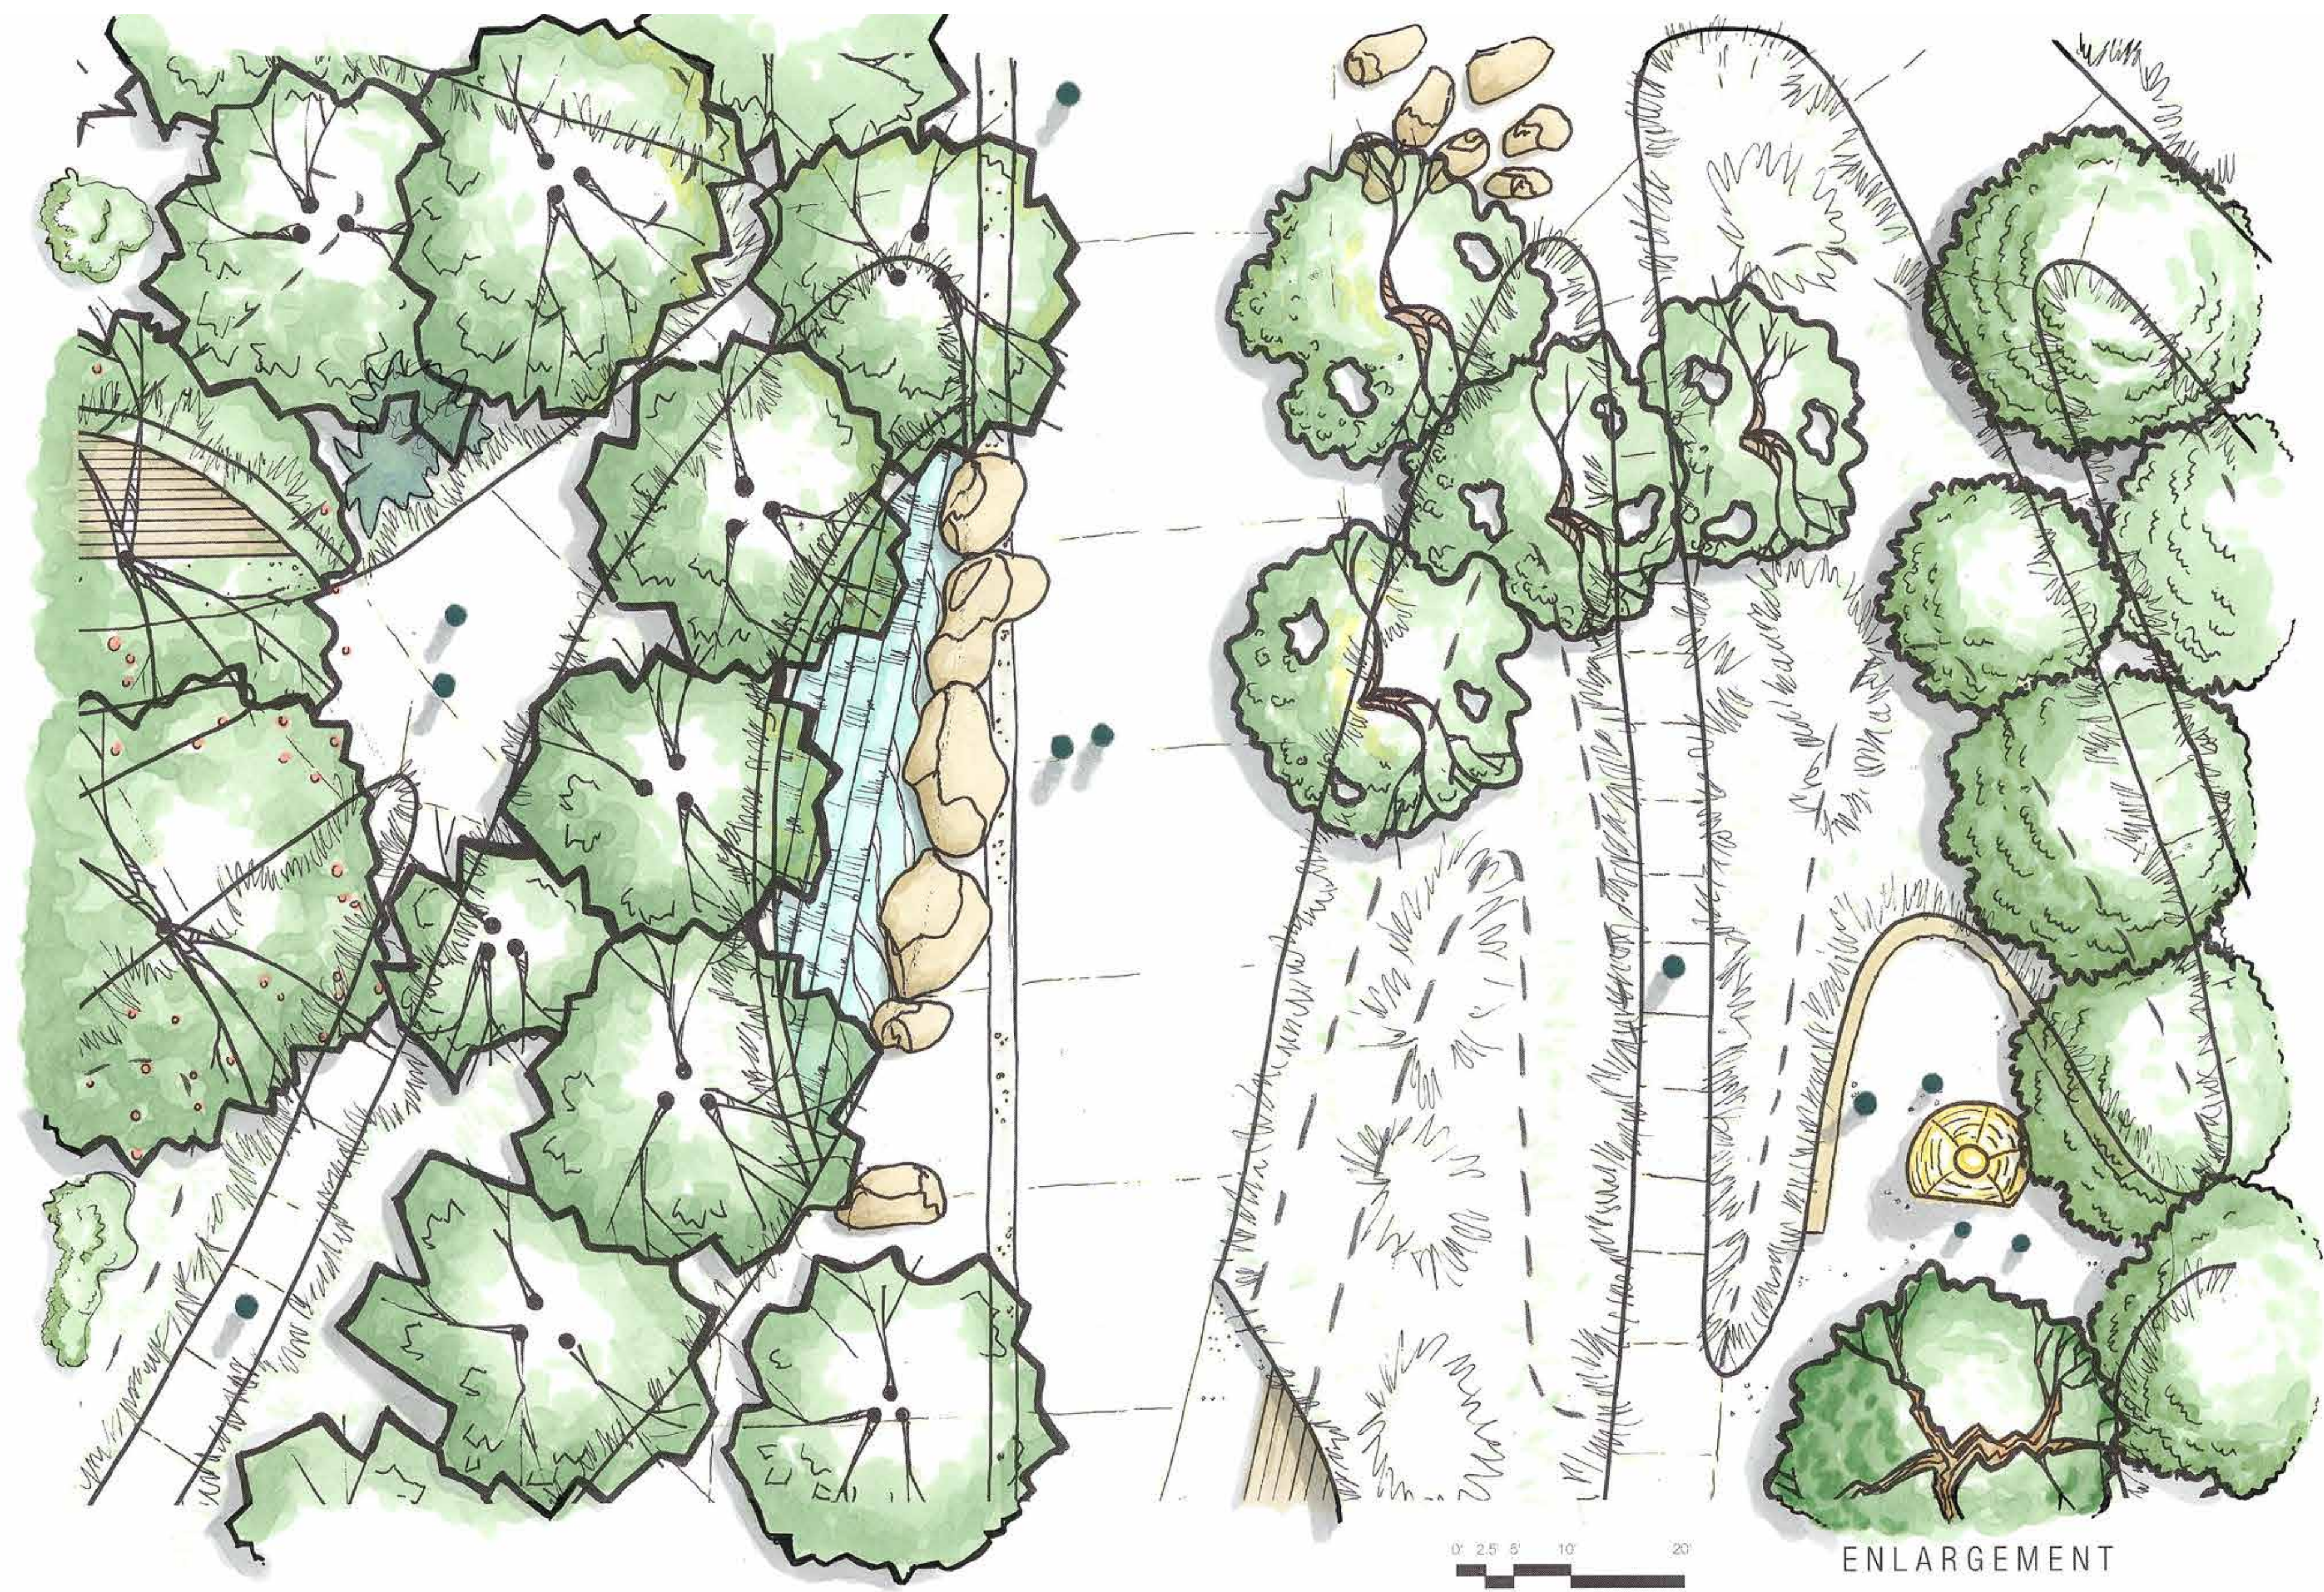

TONGVA PARK

JEN MOODY
DESIGN GRAPHICS II
WINTER 2022

LOCATION MAPS

CONTEXT

VEHICULAR CIRCULATION

ENTRY POINTS

PATHS AND CIRCULATION DENSITY

WATER FEATURES

PLANTING PLAN

TREE CANOPY

CONCEPT DIAGRAM

SITE ANALYSIS

BLACK + WHITE ILLUSTRATIVE PLAN

COLOR ILLUSTRATIVE PLAN

SECTION ELEVATION

GARDEN HILL PATH

ENLARGEMENT

ARROYO FOUNTAIN

PLAY AREA

KEY MAP

SECTION ELEVATION