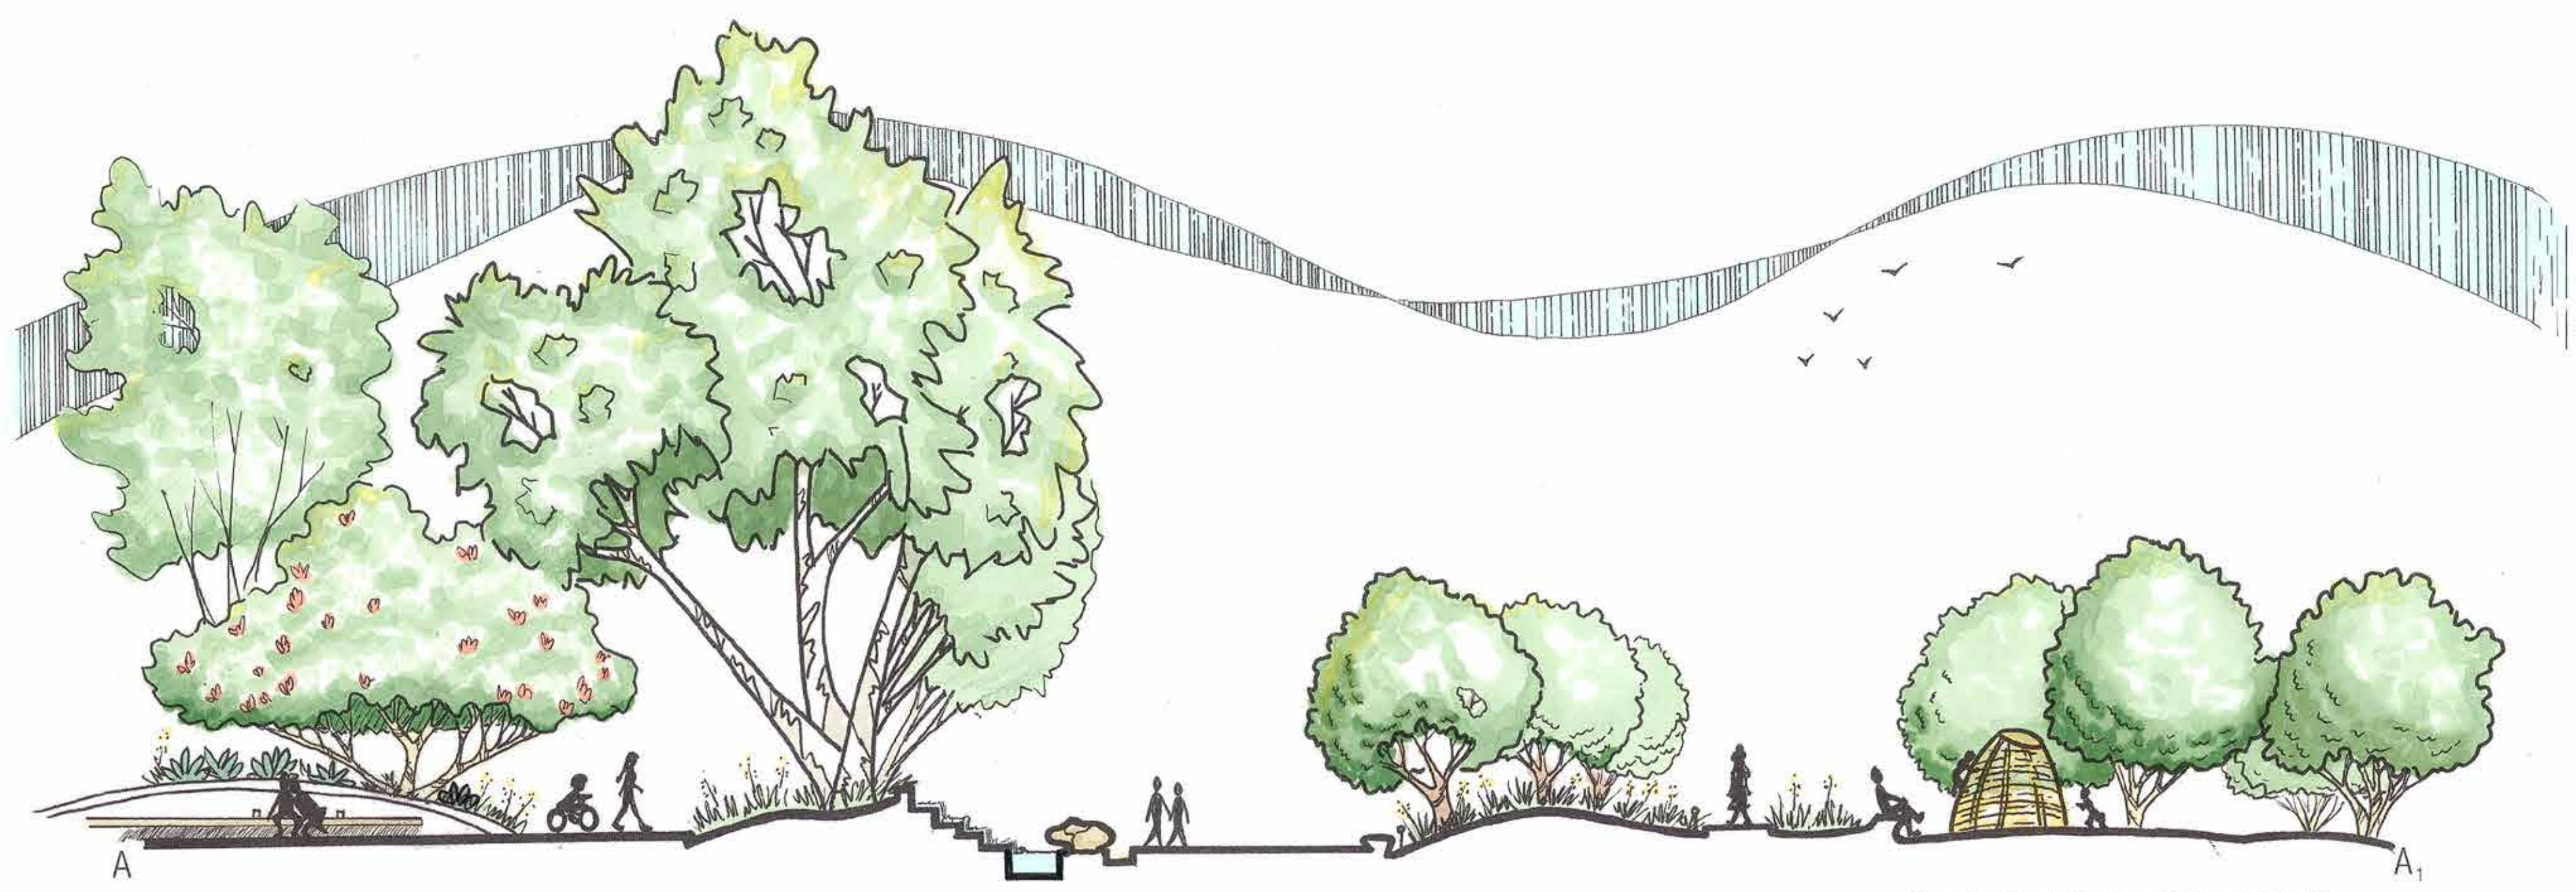

TONGVA PARK

JEN MOODY
DESIGN GRAPHICS II
WINTER 2022

LOCATION MAPS

CONTEXT

VEHICULAR CIRCULATION

ENTRY POINTS

PATHS AND CIRCULATION DENSITY

WATER FEATURES

PLANTING PLAN

TREE CANOPY

CONCEPT DIAGRAM

SITE ANALYSIS

BLACK + WHITE ILLUSTRATIVE PLAN

COLOR ILLUSTRATIVE PLAN

SECTION ELEVATION

GARDEN HILL PATH

ENLARGEMENT

ARROYO FOUNTAIN

PLAY AREA

KEY MAP

SECTION ELEVATION