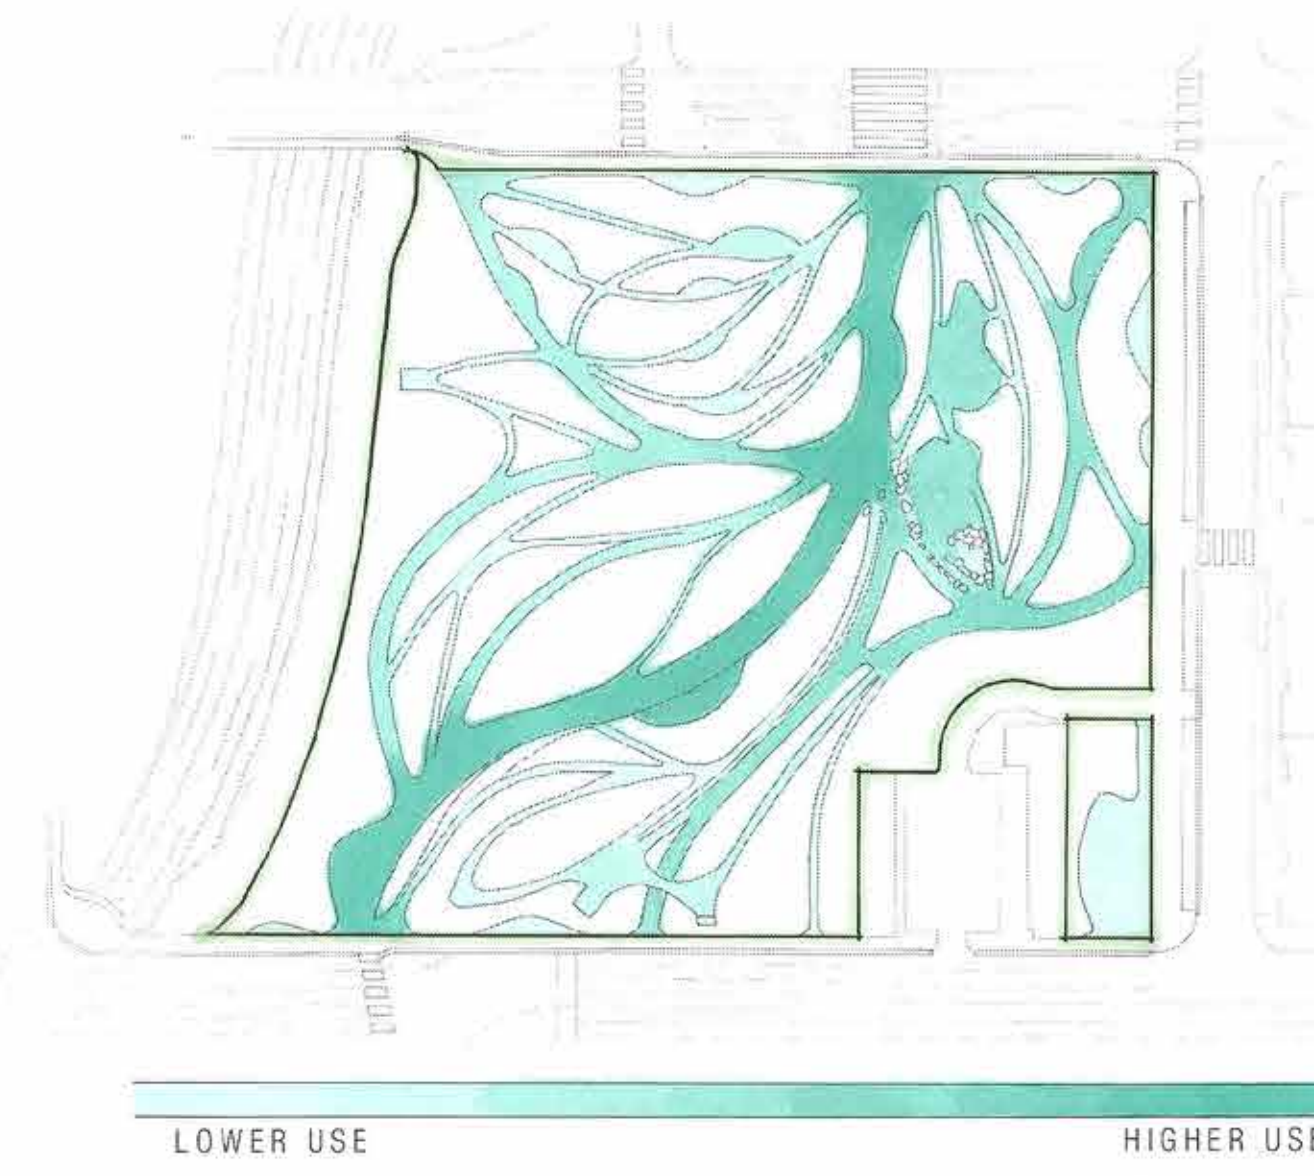

TONGVA PARK

JEN MOODY
DESIGN GRAPHICS II
WINTER 2022

LOCATION MAPS

CONTEXT

VEHICULAR CIRCULATION

ENTRY POINTS

PATHS AND CIRCULATION DENSITY

WATER FEATURES

PLANTING PLAN

TREE CANOPY

CONCEPT DIAGRAM

SITE ANALYSIS

BLACK + WHITE ILLUSTRATIVE PLAN

COLOR ILLUSTRATIVE PLAN

SECTION ELEVATION

GARDEN HILL PATH

ENLARGEMENT

ARROYO FOUNTAIN

PLAY AREA

KEY MAP

SECTION ELEVATION