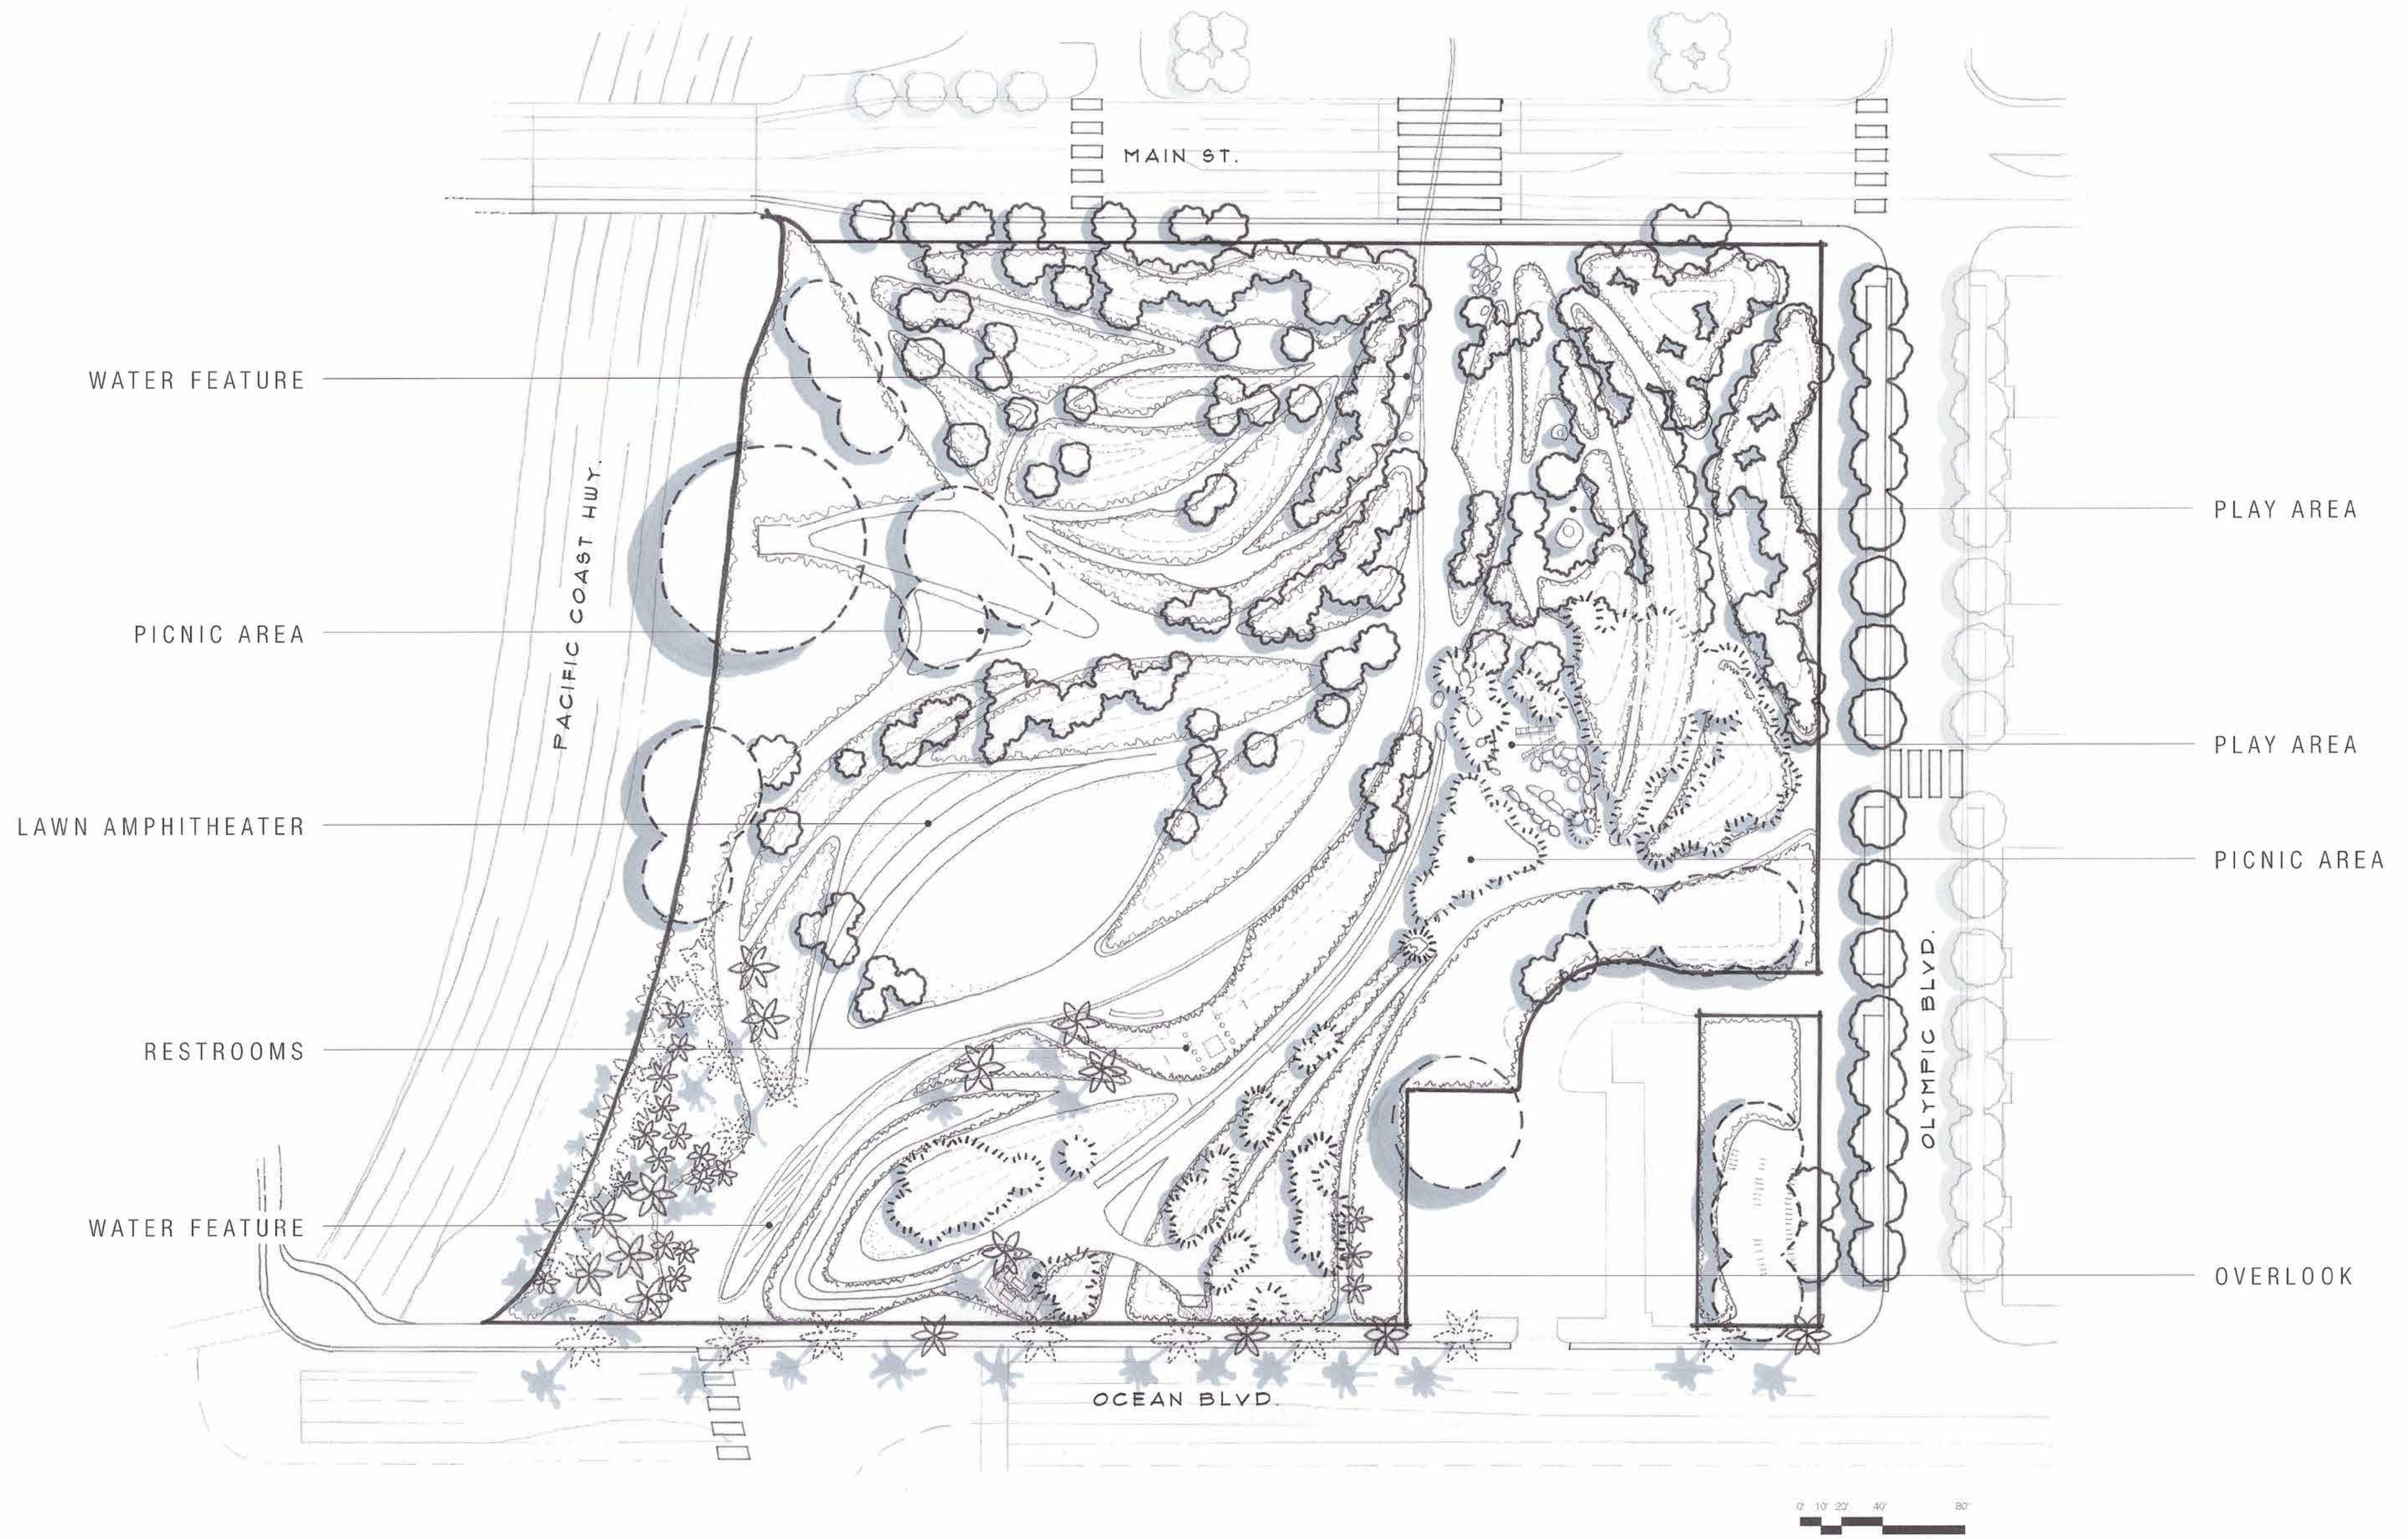

TONGVA PARK

JEN MOODY
DESIGN GRAPHICS II
WINTER 2022

LOCATION MAPS

CONTEXT

VEHICULAR CIRCULATION

ENTRY POINTS

PATHS AND CIRCULATION DENSITY

WATER FEATURES

PLANTING PLAN

TREE CANOPY

CONCEPT DIAGRAM

SITE ANALYSIS

BLACK + WHITE ILLUSTRATIVE PLAN

COLOR ILLUSTRATIVE PLAN

SECTION ELEVATION

GARDEN HILL PATH

ENLARGEMENT

ARROYO FOUNTAIN

PLAY AREA

KEY MAP

SECTION ELEVATION