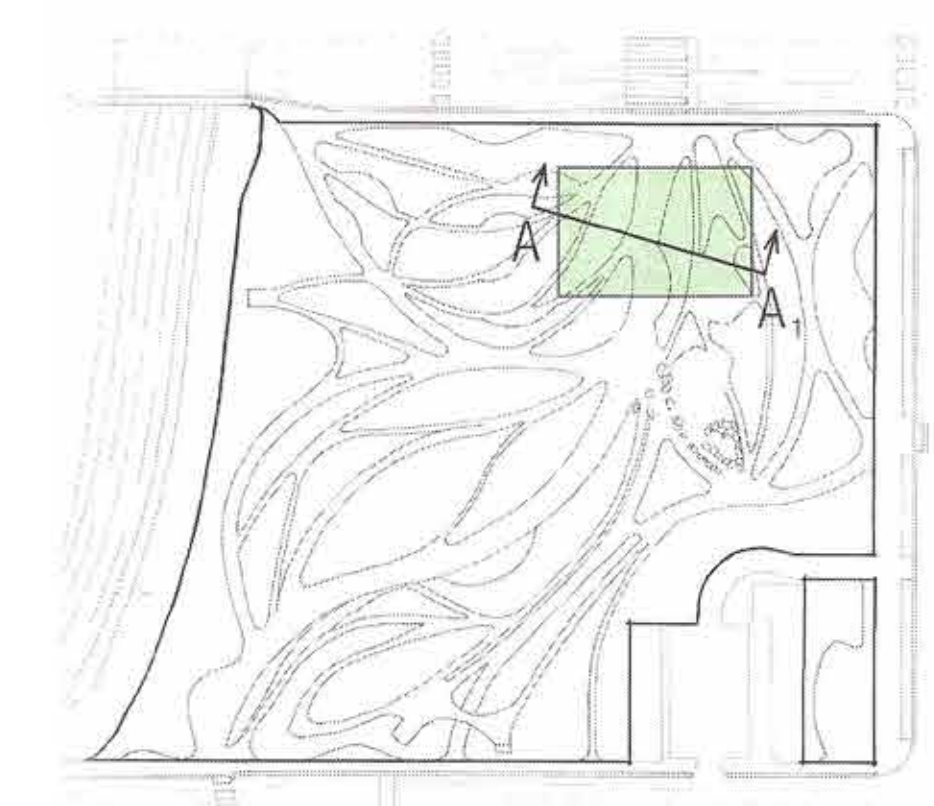

TONGVA PARK

JEN MOODY
DESIGN GRAPHICS II
WINTER 2022

LOCATION MAPS

CONTEXT

VEHICULAR CIRCULATION

ENTRY POINTS

PATHS AND CIRCULATION DENSITY

WATER FEATURES

PLANTING PLAN

TREE CANOPY

CONCEPT DIAGRAM

SITE ANALYSIS

BLACK + WHITE ILLUSTRATIVE PLAN

COLOR ILLUSTRATIVE PLAN

SECTION ELEVATION

GARDEN HILL PATH

ENLARGEMENT

ARROYO FOUNTAIN

PLAY AREA

KEY MAP

SECTION ELEVATION