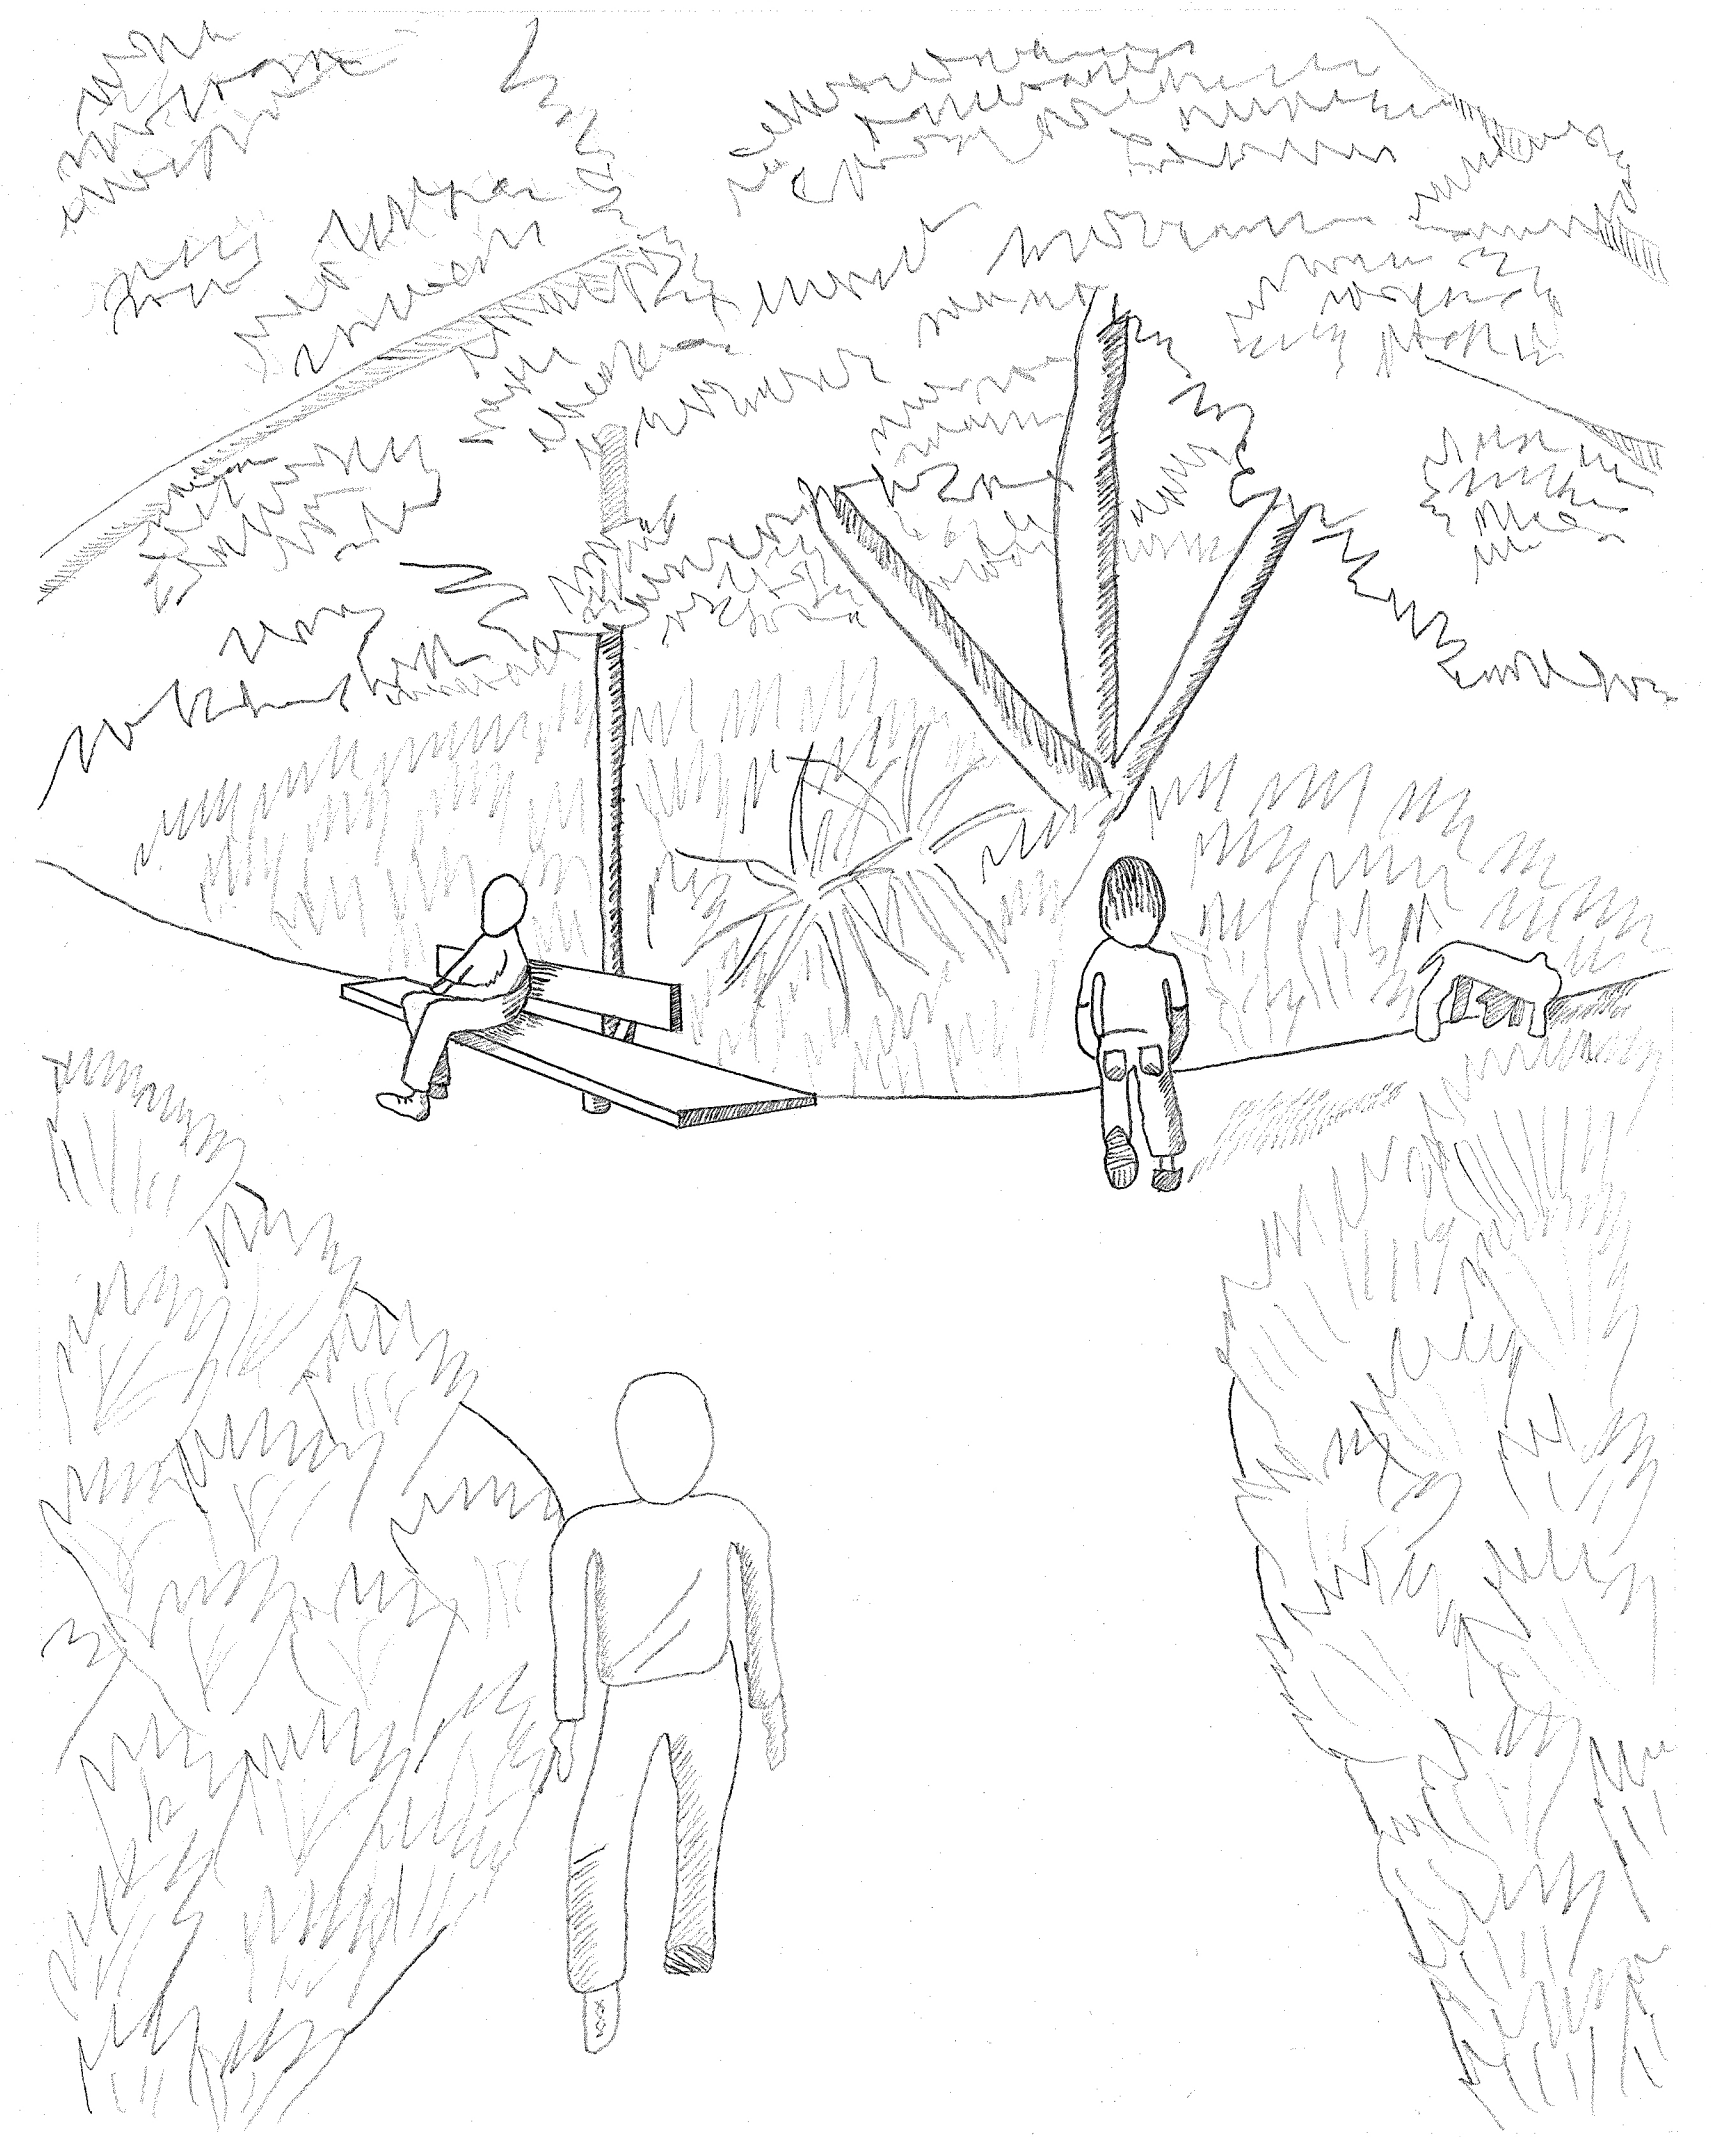

LAYOUT PLAN QUADRANT 4S

09-10-2022 DATE	TONGVA PARK	BAR SCALE SCALE
APPROVAL/SCORE	DESIGN GRAPHICS DAVID SQUIRES DRAWN BY ERICA STUHLSTZ	SHEET NO.