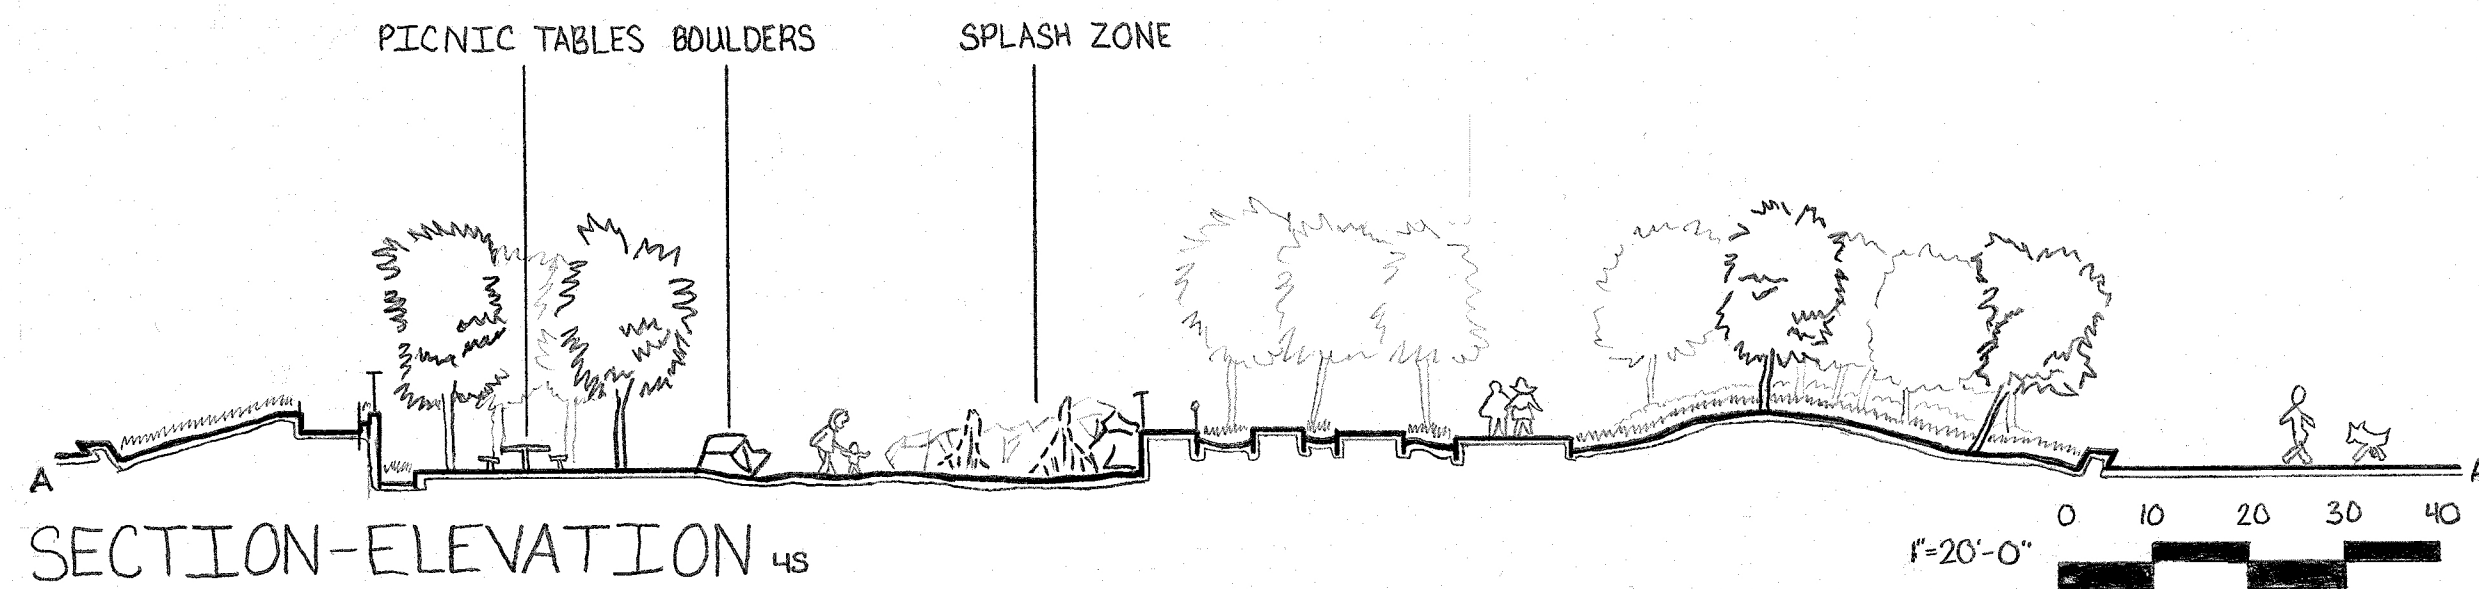

LAYOUT PLAN QUADRANT 4S

09-10-2022 DATE	TONGVA PARK	BAR SCALE SCALE
APPROVAL/SCORE	DESIGN GRAPHICS DAVID SQUIRES DRAWN BY ERICA STUHLSTZ	SHEET NO.