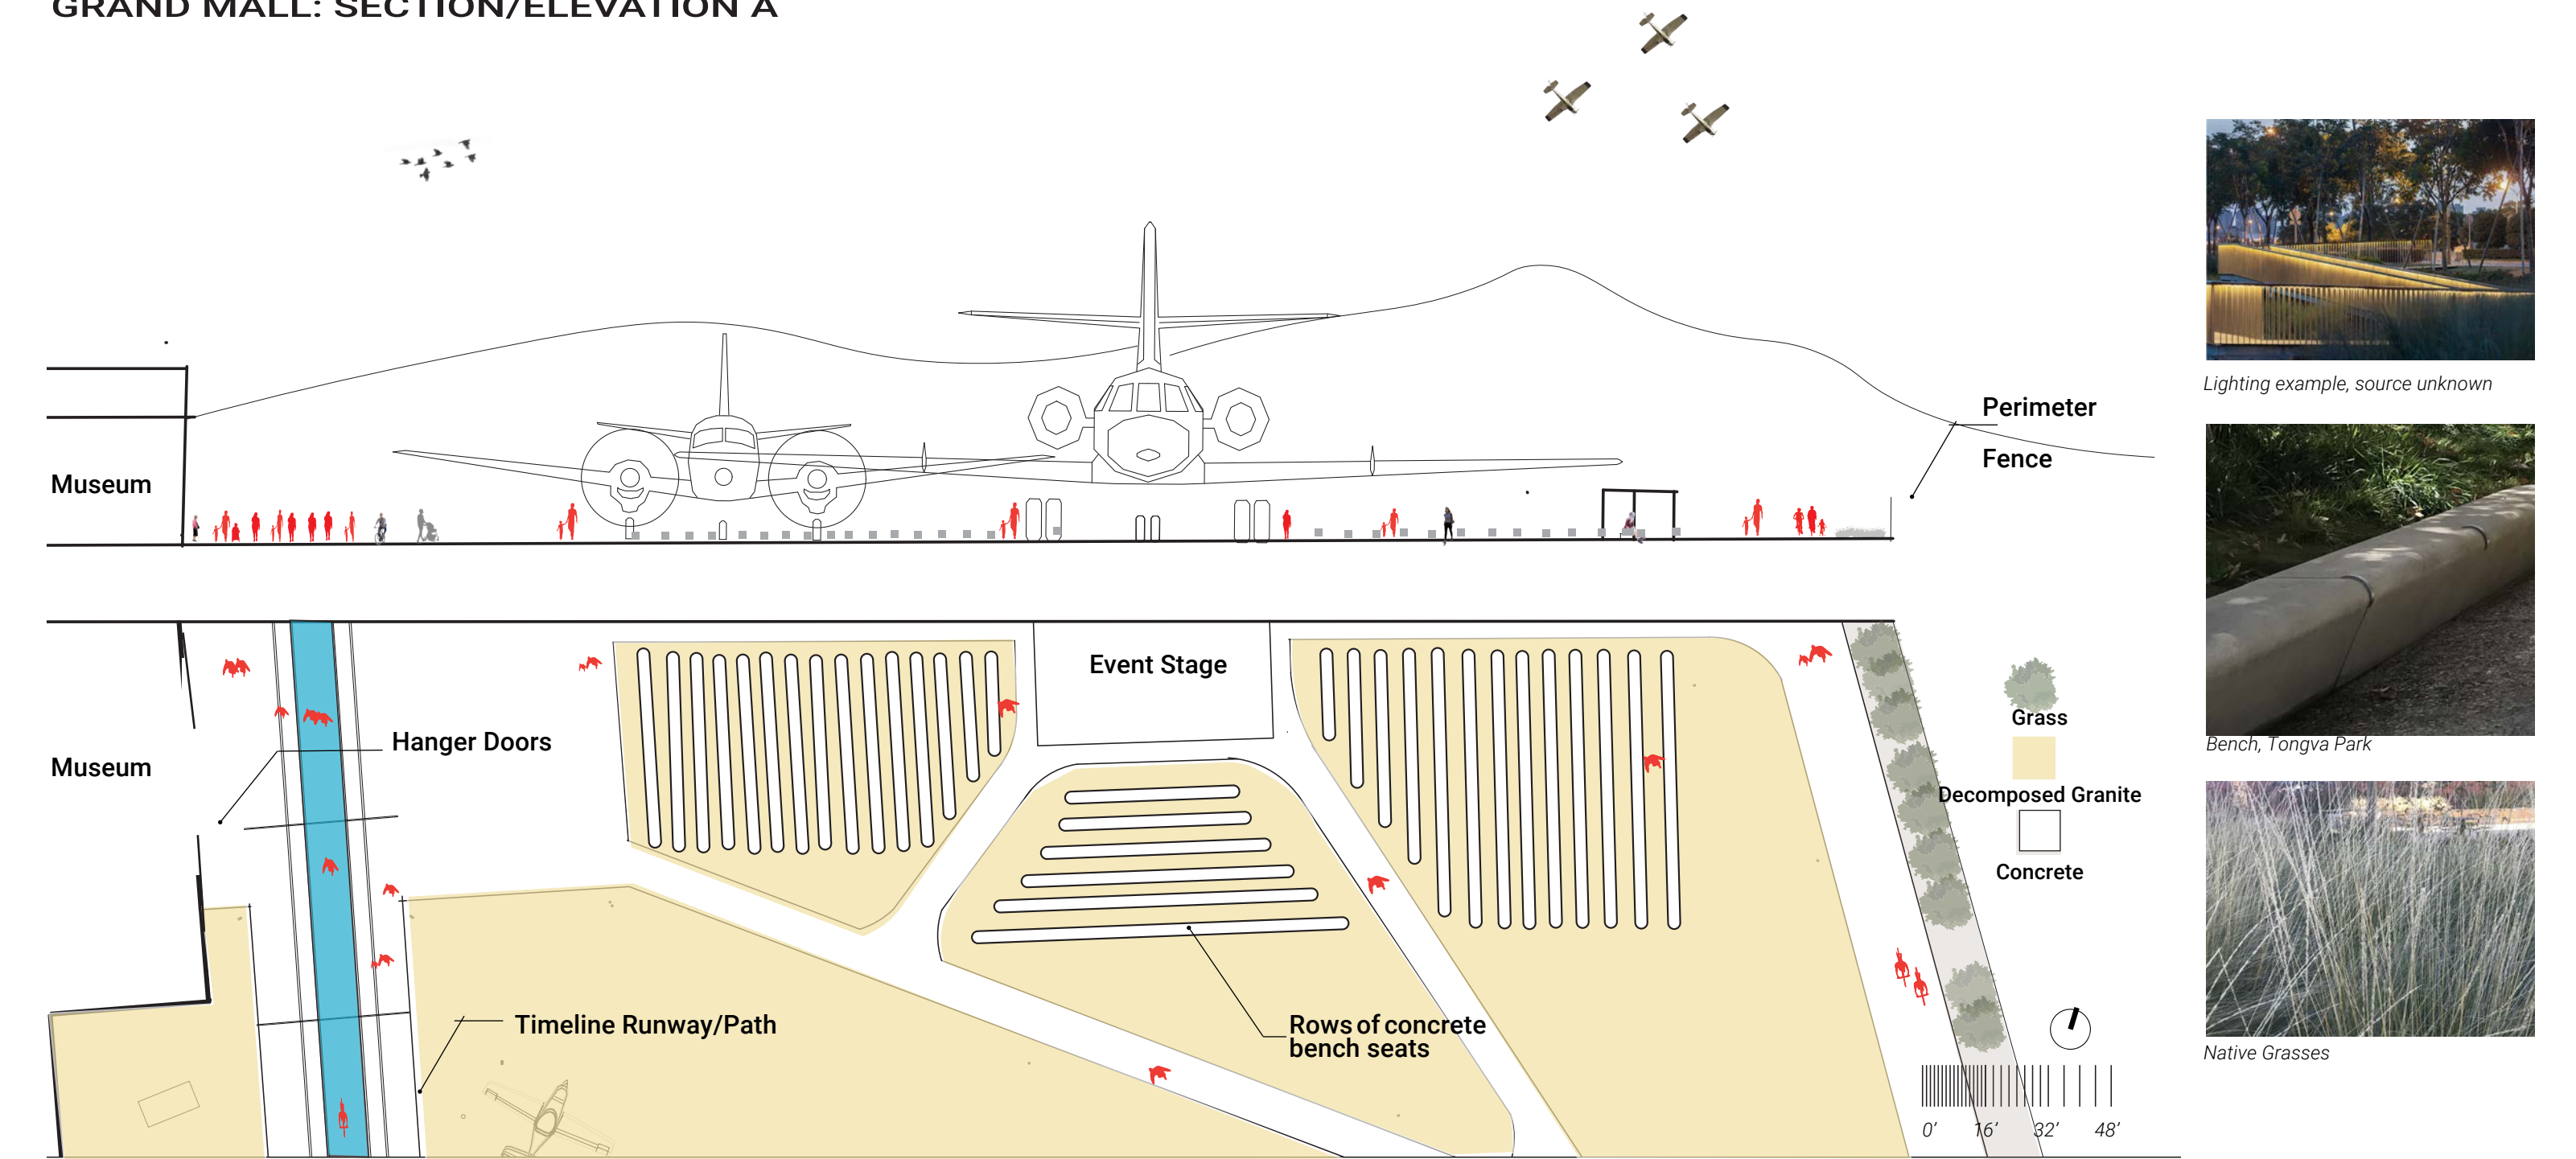

Claire Bowin - Student
Landscape Design 7
Spring Quarter, 2020
Patrick Spry - Instructor
Allan Spireck - Instructor

Plan Diagram

Section Diagram

Plan Diagram

ILLUSTRATIVE SITE PLAN

Arrive

B. VISITOR CENTER: PLAN + FRONT ELEVATION

ARRIVAL AREA: PLAN

ARRIVE + EXPLORE: SITE PLAN

Celebrate

GRAND MALL: SECTION/ELEVATION A

CELEBRATE: SITE PLAN

Honor

B. HERITAGE COURTYARD: PLAN + SECTION/ELEVATION

Exit to parking

Rosie the Riveter Memorial Rose Garden

Native desert plants

Decomposed Granite

Concrete Path

Bikes to borrow

Timeline Runway

0' 8' 16' 32' 48'

Sketch of War Dog Memorial in Courtyard

Desert Garden, Huntington Garden

Fence by Landscape Forms

Sunset Magazine, Sept. 2007

HERITAGE COURTYARD: PLAN VIEW

Side Exit to Parking Lot

Walkway to Main Entrance

MONUMENTS

- Rose Garden
- Heritage Courtyard
- War Dog
- DFC National Memorial
- General James Doolittle
- P38 Lightning Memorial