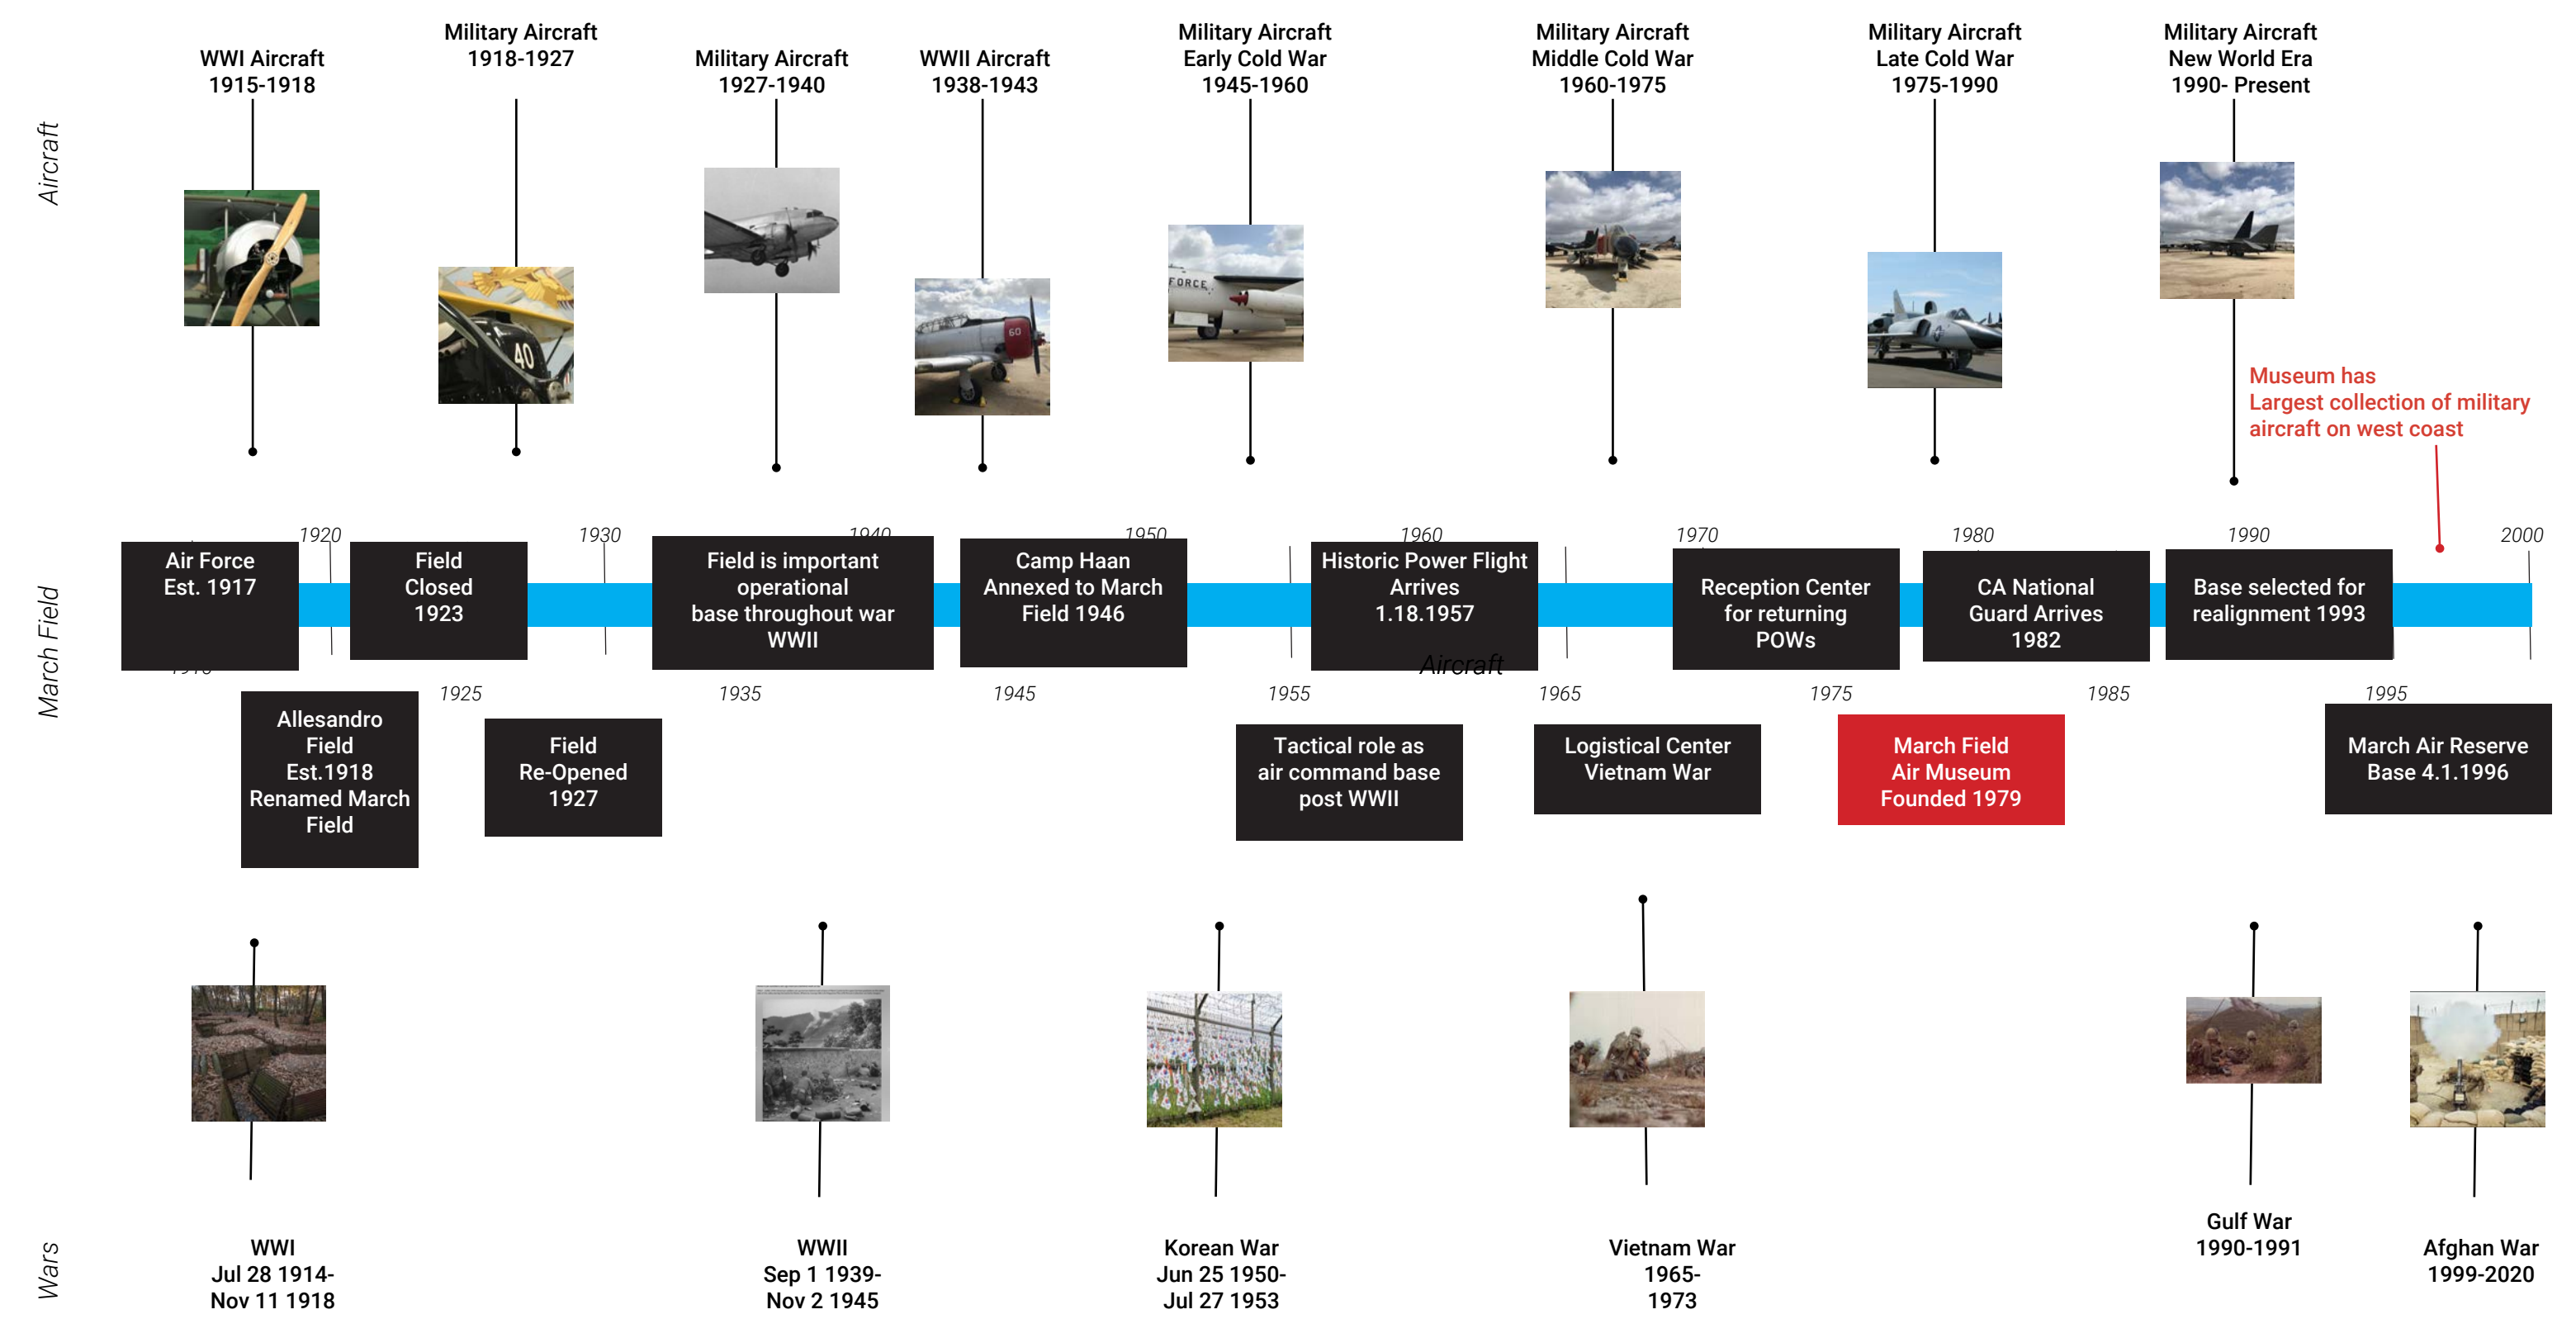

TIMELINE

birthplace of modern air force

oldest continuously operating military airfield on west coast