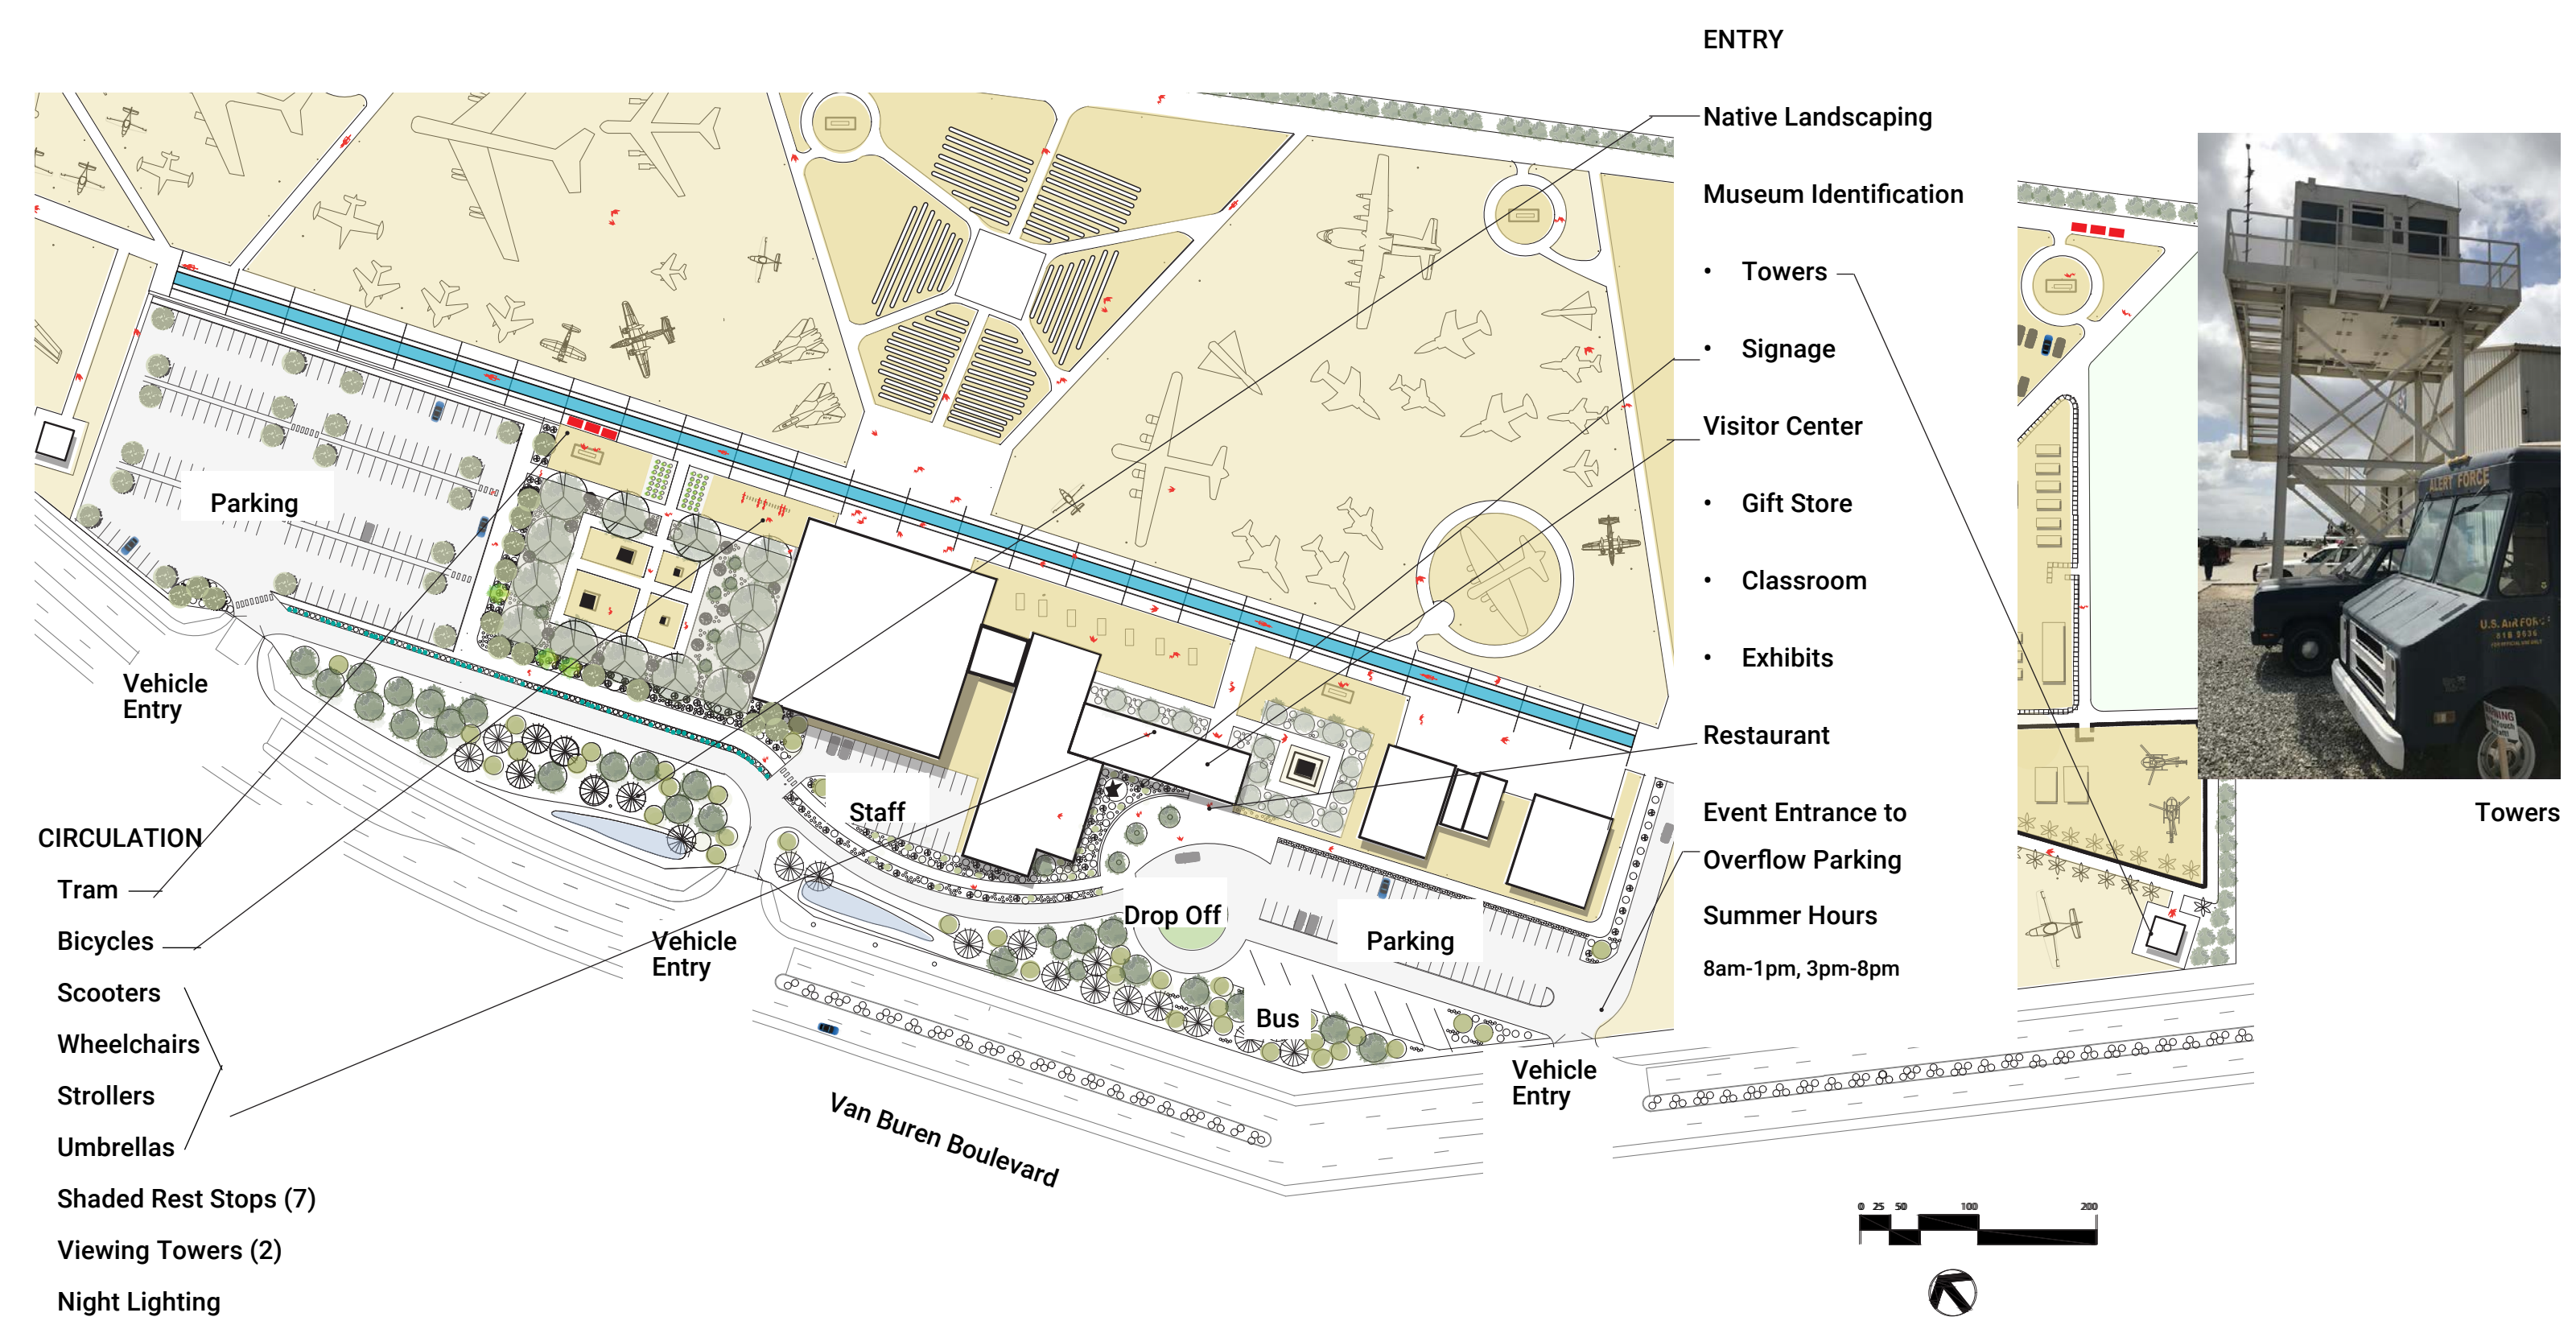

Claire Bowin - Student
Landscape Design 7
Spring Quarter, 2020
Patrick Spry - Instructor
Allan Spireck - Instructor

Plan Diagram

Section Diagram

Plan Diagram

ILLUSTRATIVE SITE PLAN

Arrive

B. VISITOR CENTER: PLAN + FRONT ELEVATION

ARRIVAL AREA: PLAN

ARRIVE + EXPLORE: SITE PLAN

Celebrate

GRAND MALL: SECTION/ELEVATION A

CELEBRATE: SITE PLAN

Honor

B. HERITAGE COURTYARD: PLAN + SECTION/ELEVATION

Exit to parking