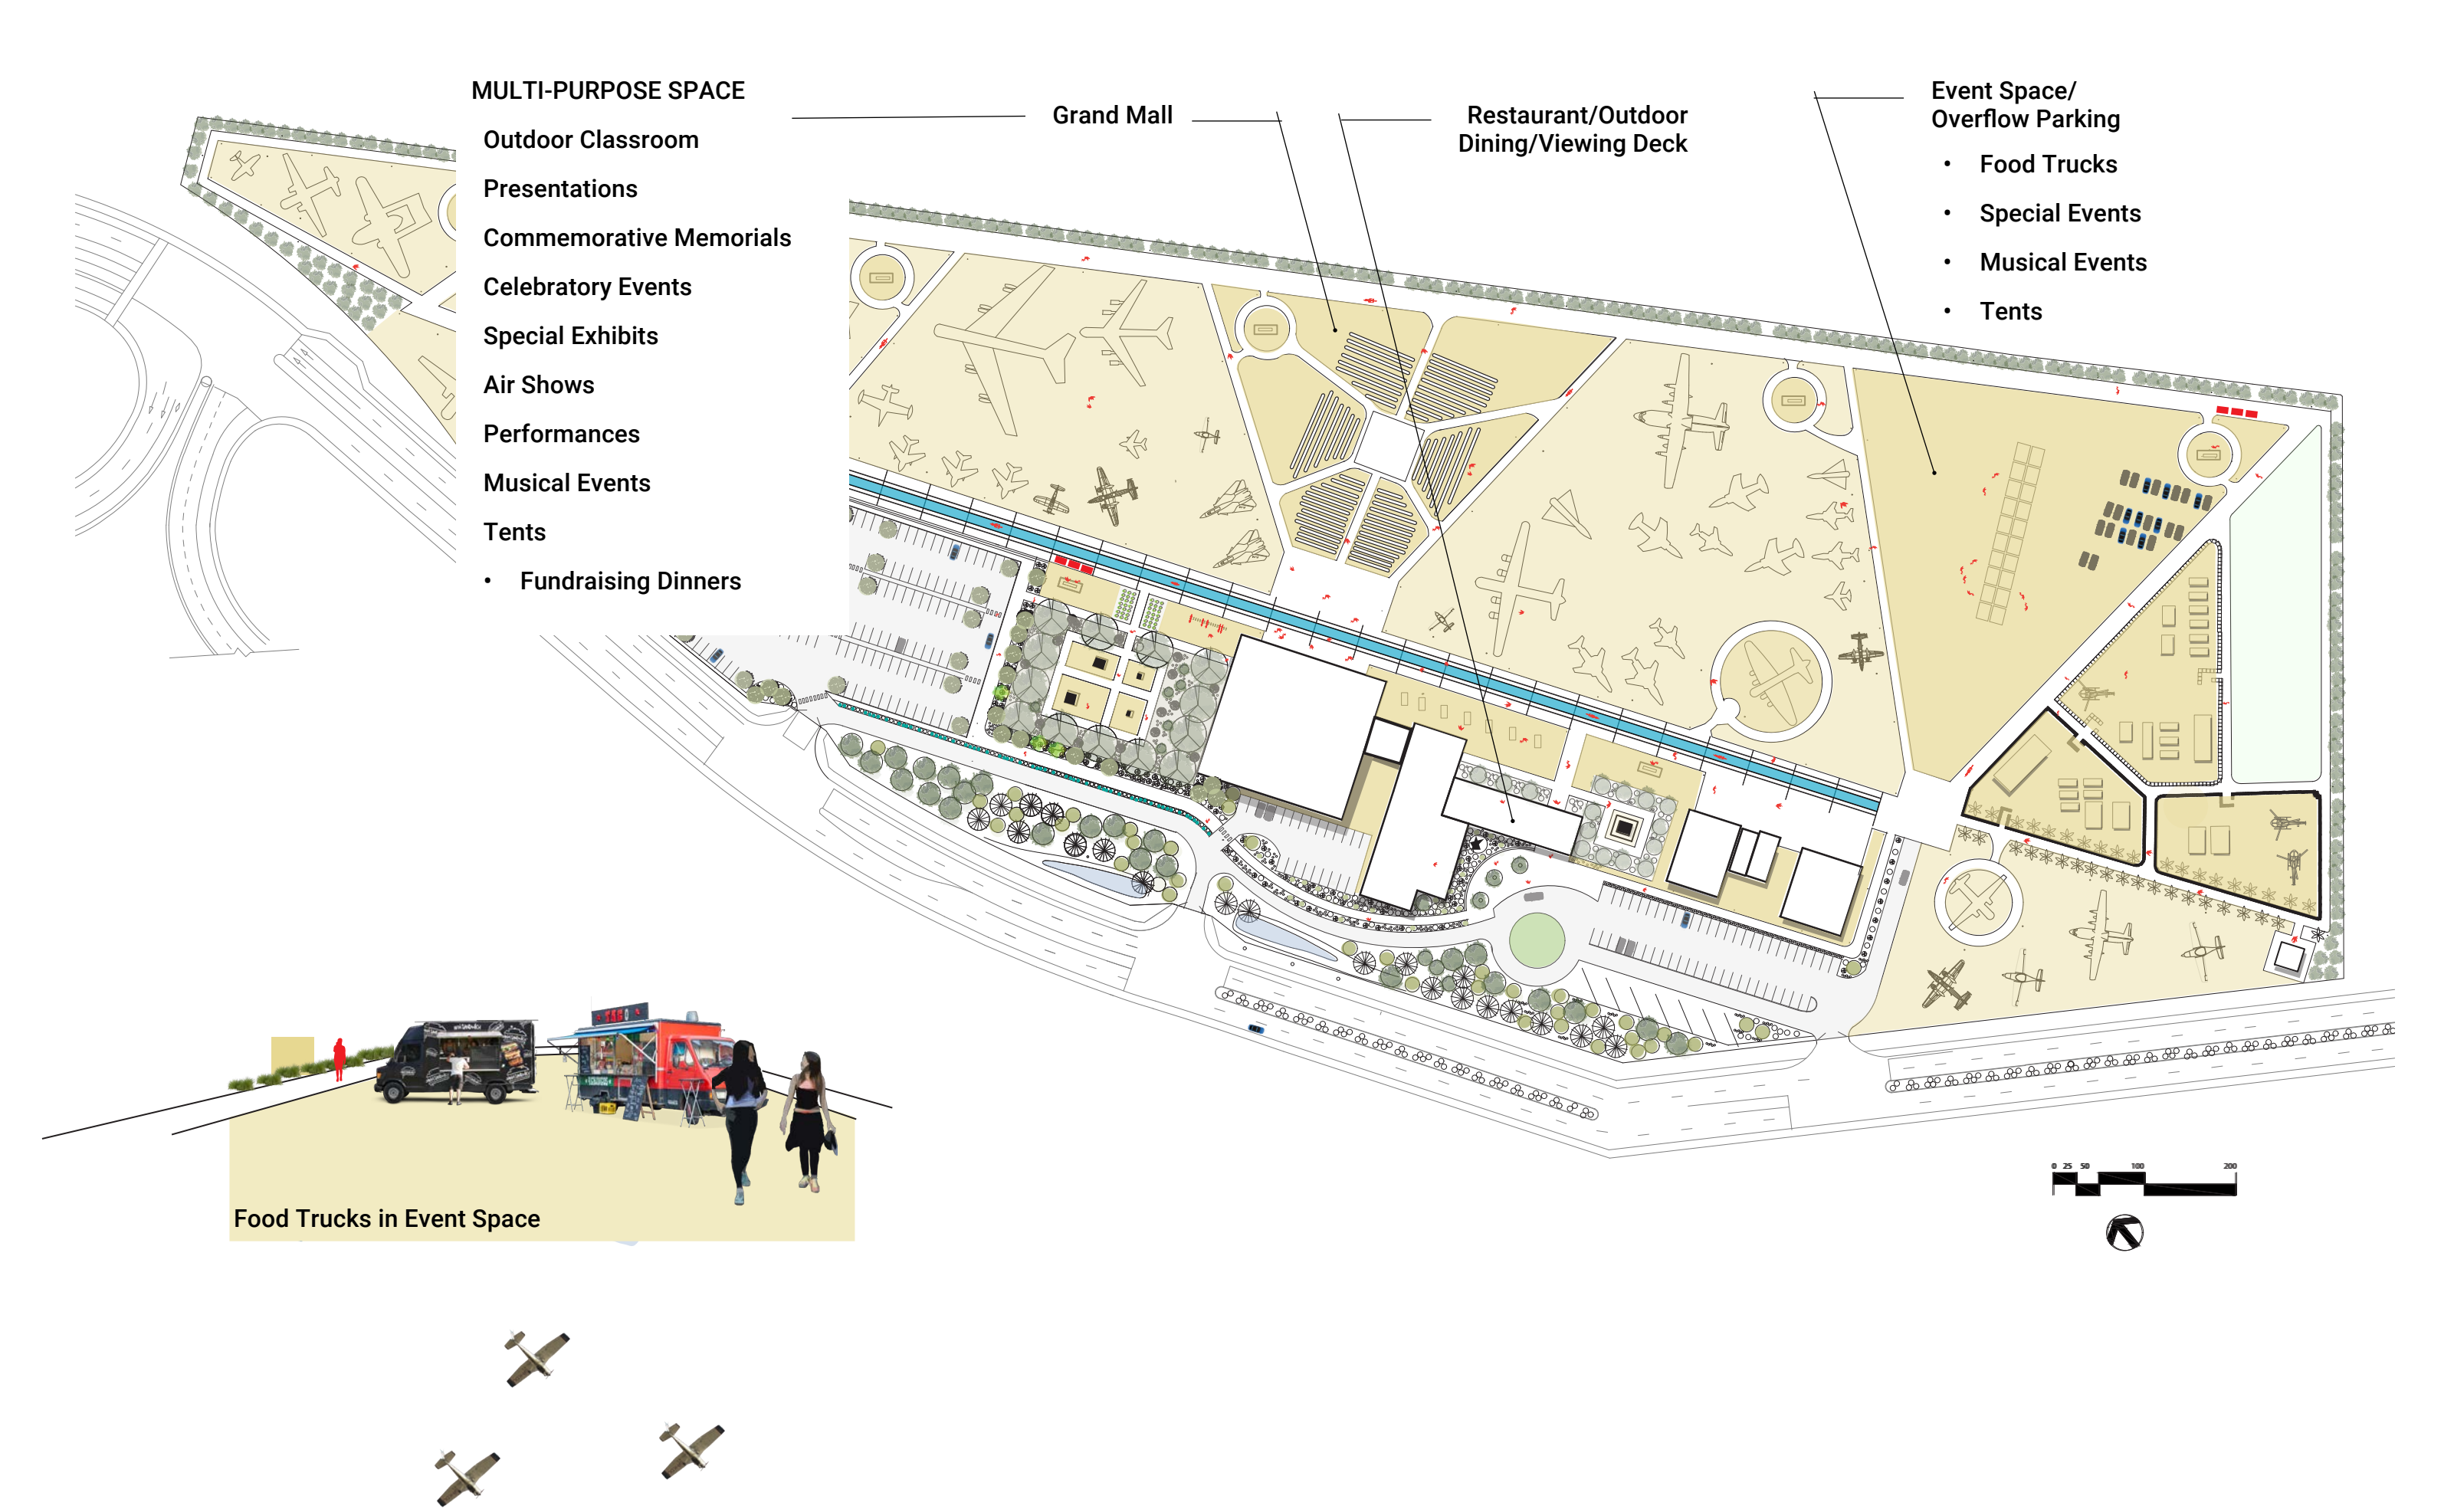

ARRIVAL AREA: PLAN

ARRIVE + EXPLORE: SITE PLAN

Celebrate

GRAND MALL: SECTION/ELEVATION A

CELEBRATE: SITE PLAN

Honor

B. HERITAGE COURTYARD: PLAN + SECTION/ELEVATION

Exit to parking

Rosie the Riveter Memorial Rose Garden

Native desert plants

Decomposed Granite

Concrete Path

Bikes to borrow

Timeline Runway

0' 8' 16' 32' 48'

Sketch of War Dog Memorial in Courtyard

Desert Garden, Huntington Garden

Fence by Landscape Forms

Sunset Magazine, Sept. 2007

HERITAGE COURTYARD: PLAN VIEW

Side Exit to Parking Lot

Walkway to Main Entrance

MONUMENTS

- Rose Garden
- Heritage Courtyard
- War Dog
- DFC National Memorial
- General James Doolittle
- P38 Lightning Memorial