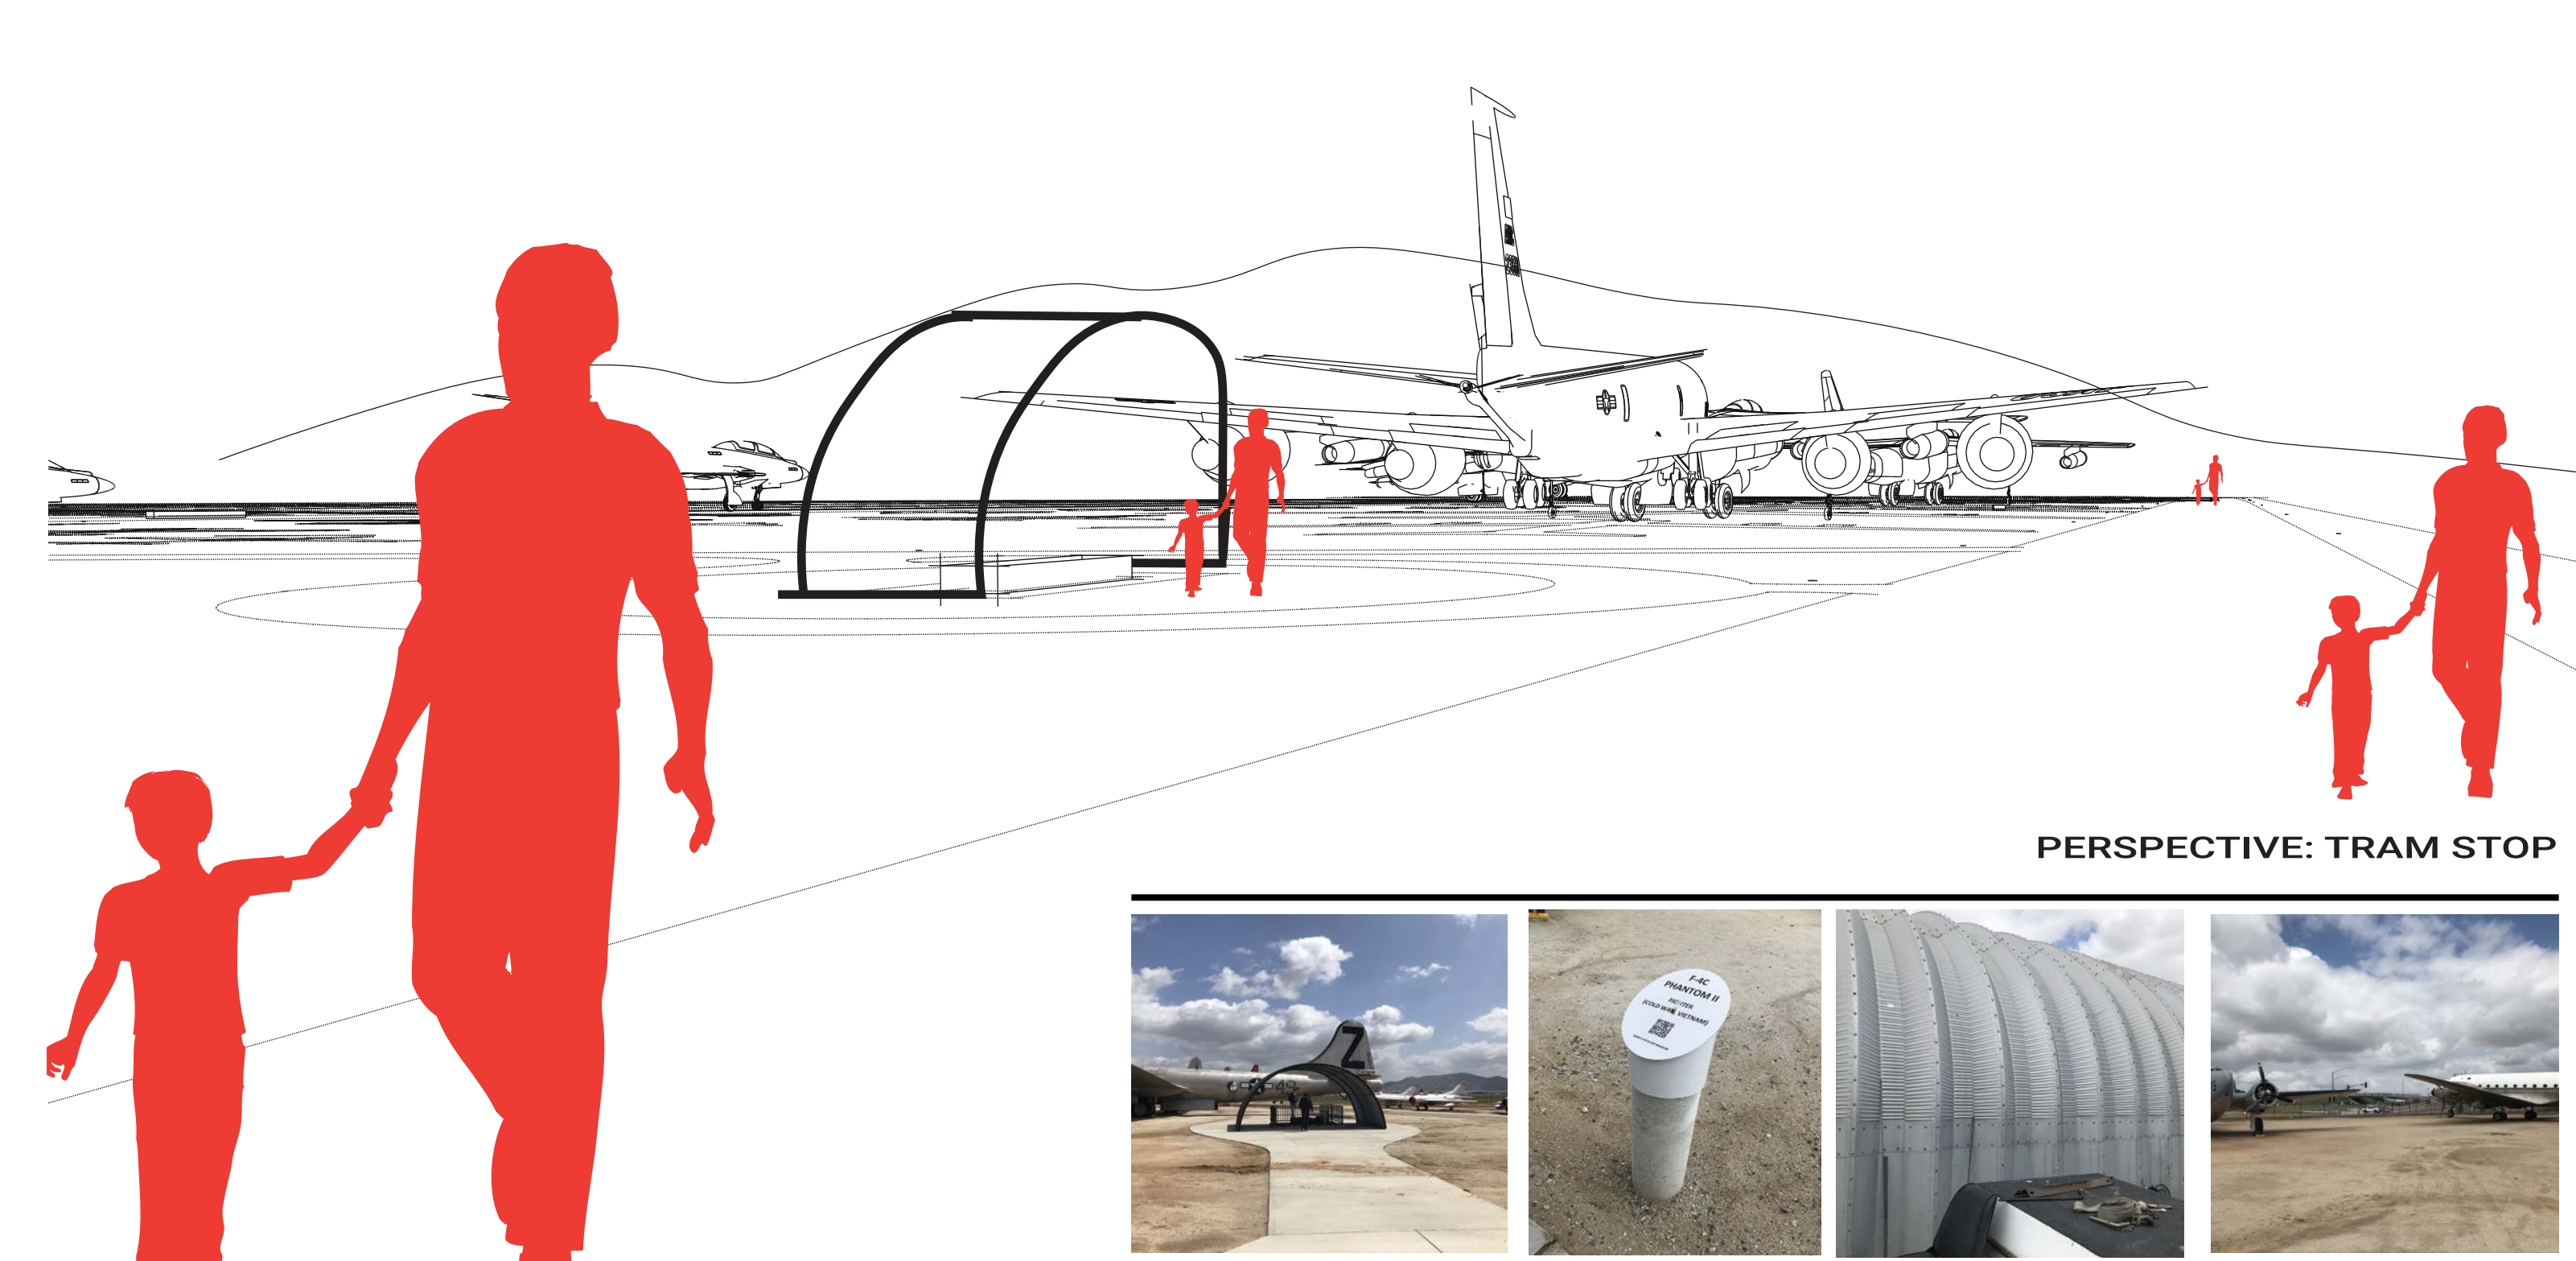

PROJECT STATEMENT

To provide a place, grounded in its aviation history, that offers a variety of experiences to honor, educate, and celebrate the people, and technology that made aviation possible.

TIMELINE

ARRIVAL AREA: PLAN

ARRIVE + EXPLORE: SITE PLAN

Celebrate

GRAND MALL: SECTION/ELEVATION A

CELEBRATE: SITE PLAN

Honor

B. HERITAGE COURTYARD: PLAN + SECTION/ELEVATION

Exit to parking

Rosie the Riveter Memorial Rose Garden

Native desert plants

Decomposed Granite

Concrete Path

Bikes to borrow

Timeline Runway

0' 8' 16' 32' 48'

Sketch of War Dog Memorial in Courtyard

Desert Garden, Huntington Garden

Fence by Landscape Forms

Sunset Magazine, Sept. 2007

HERITAGE COURTYARD: PLAN VIEW

Side Exit to Parking Lot

Walkway to Main Entrance

MONUMENTS

- Rose Garden
- Heritage Courtyard
- War Dog
- DFC National Memorial
- General James Doolittle
- P38 Lightning Memorial