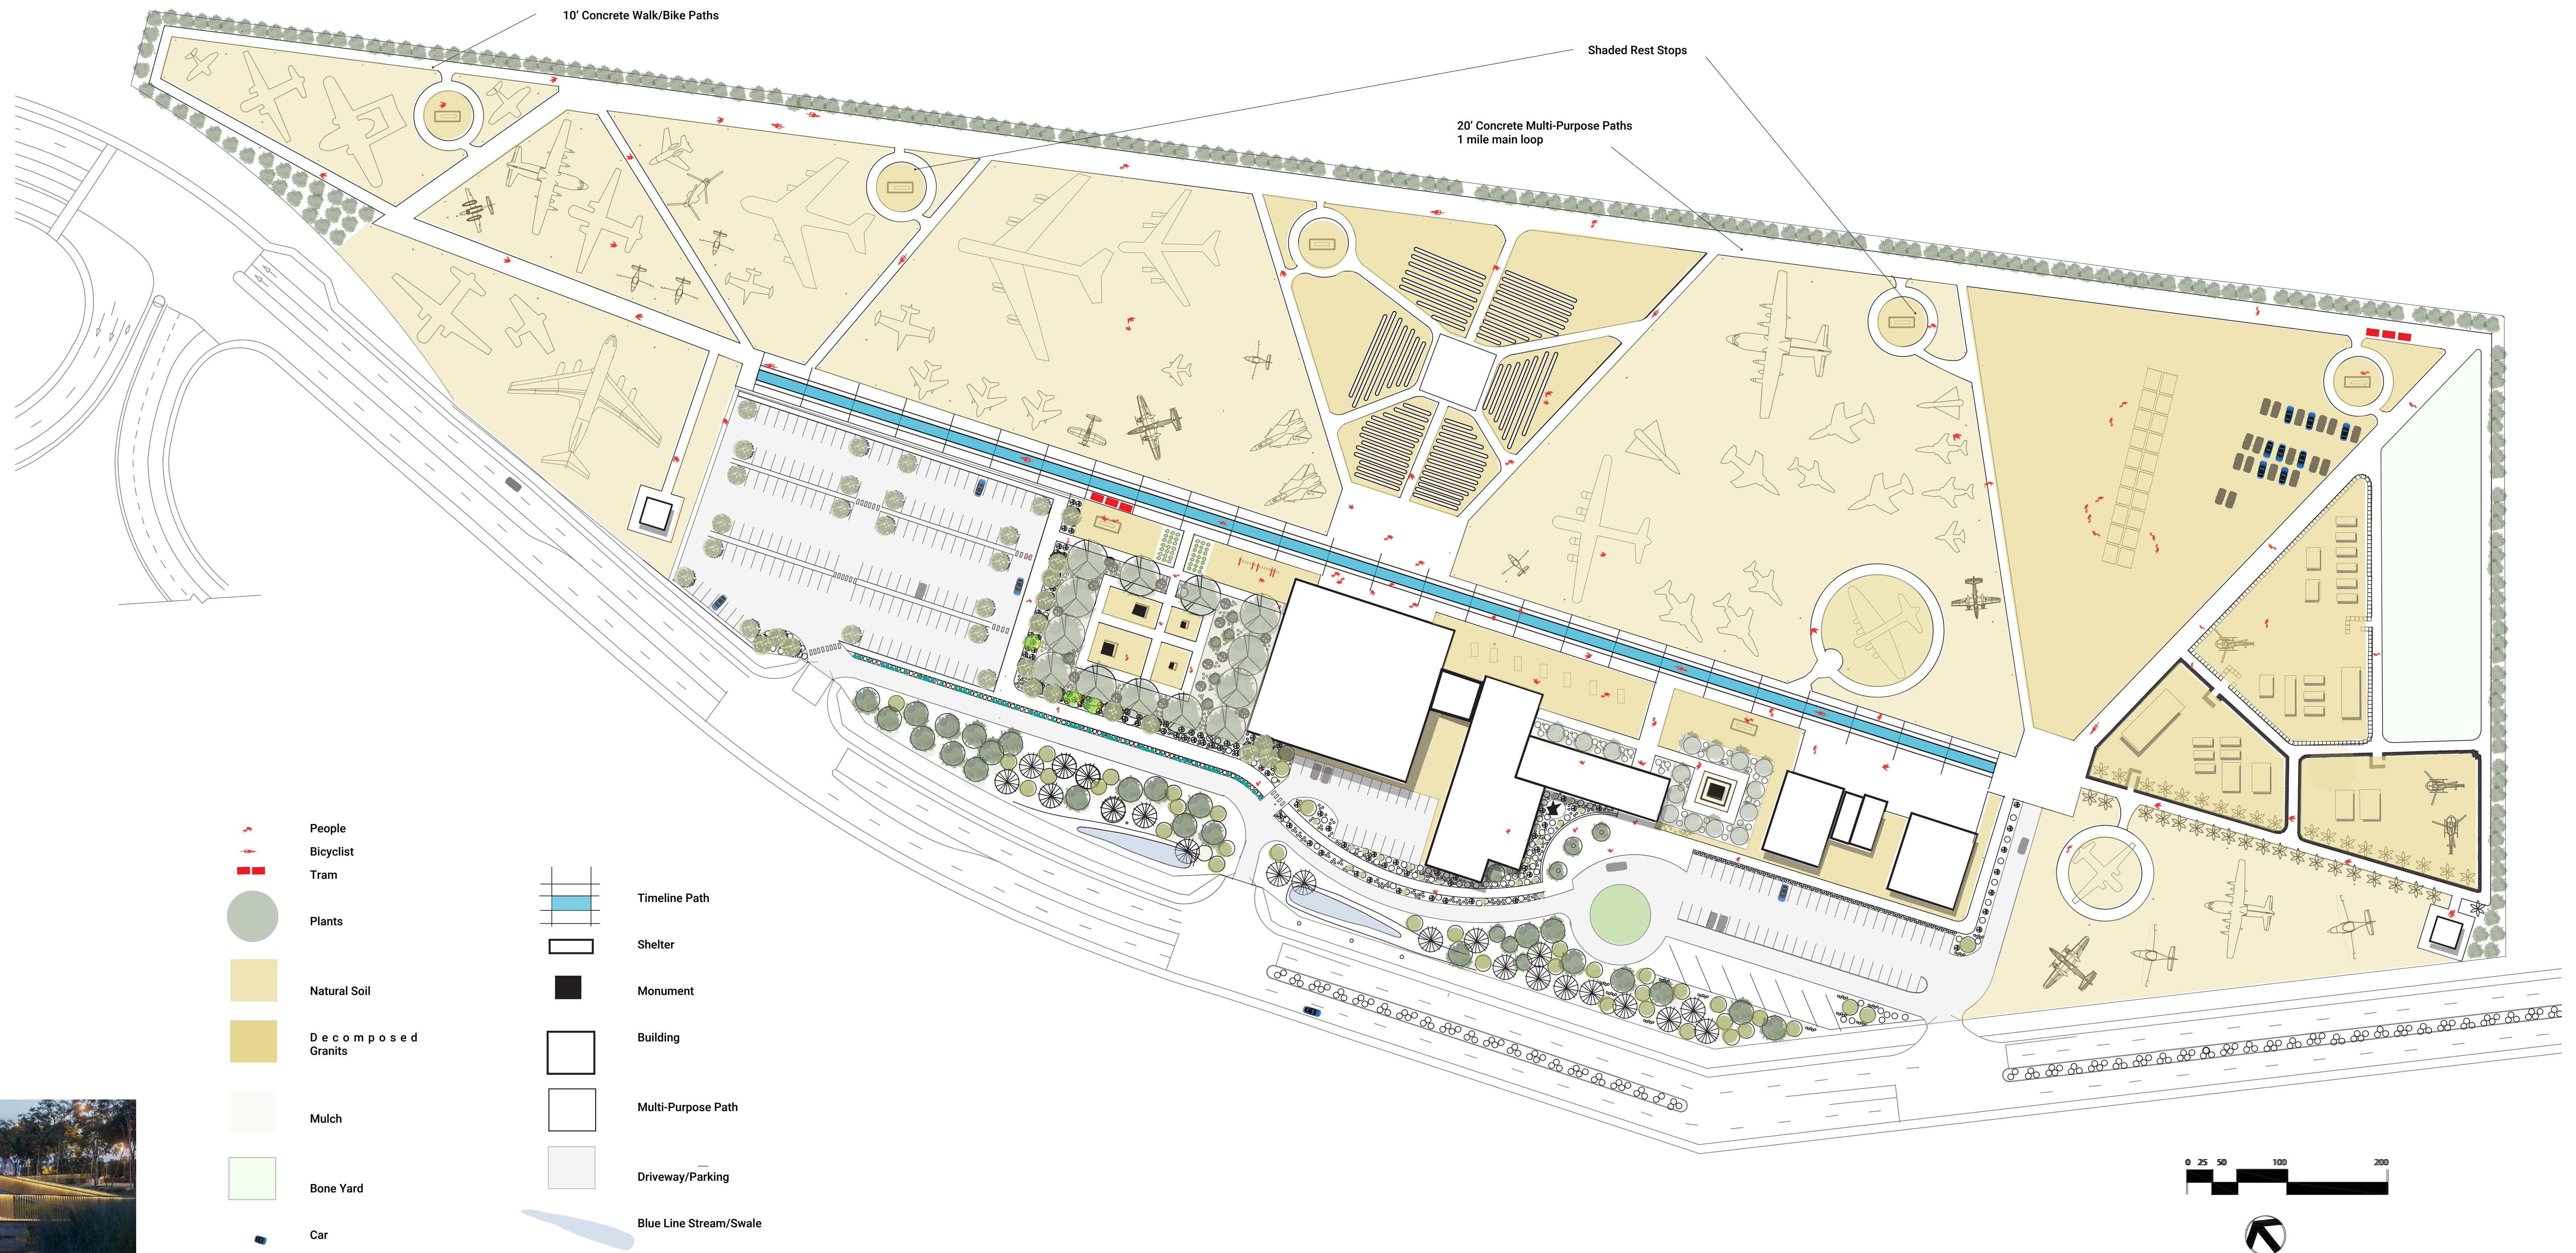

Claire Bowin - Student
Landscape Design 7
Spring Quarter, 2020
Patrick Spry - Instructor
Allan Spireck - Instructor

Plan Diagram

Section Diagram

Plan Diagram

ILLUSTRATIVE SITE PLAN

Arrive

B. VISITOR CENTER: PLAN + FRONT ELEVATION

ARRIVAL AREA: PLAN

ARRIVE + EXPLORE: SITE PLAN

Celebrate

GRAND MALL: SECTION/ELEVATION A

CELEBRATE: SITE PLAN

Honor

B. HERITAGE COURTYARD: PLAN + SECTION/ELEVATION

Exit to parking

Rosie the Riveter Memorial Rose Garden

Native desert plants

Decomposed Granite

Concrete Path

Bikes to borrow

Timeline Runway

0' 8' 16' 32' 48'

Sketch of War Dog Memorial in Courtyard